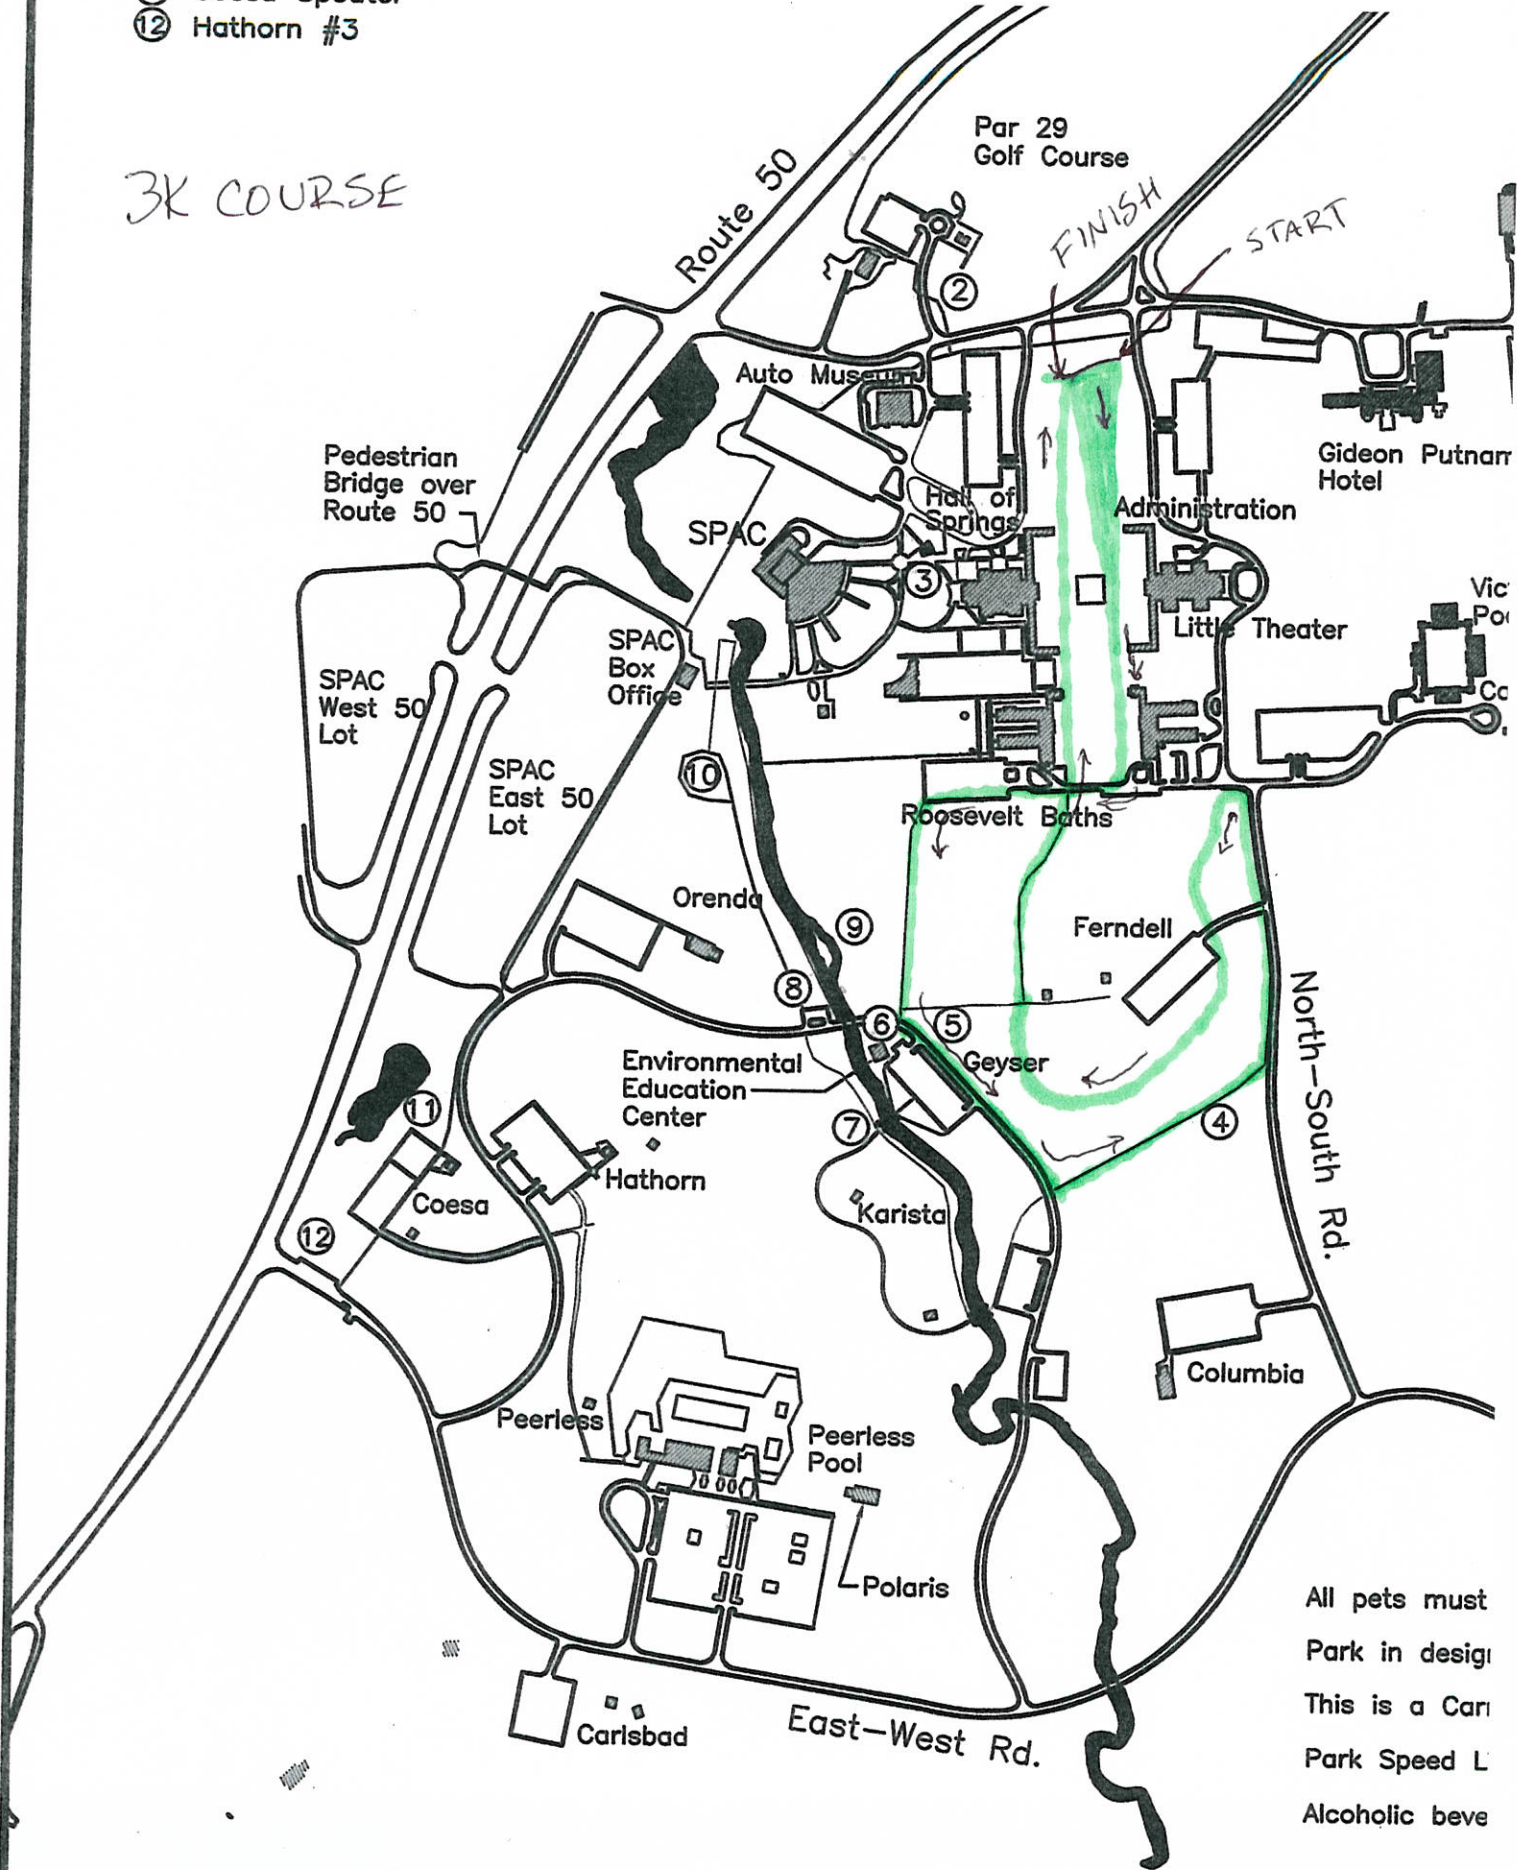

Coesa Spouter
12 Hathorn #3

3K COURSE

All pets must
Park in design
This is a Carri
Park Speed L
Alcoholic beve

* Playgrounds are located in the
Geyser, Hathorn, and Peerless Pool
areas.