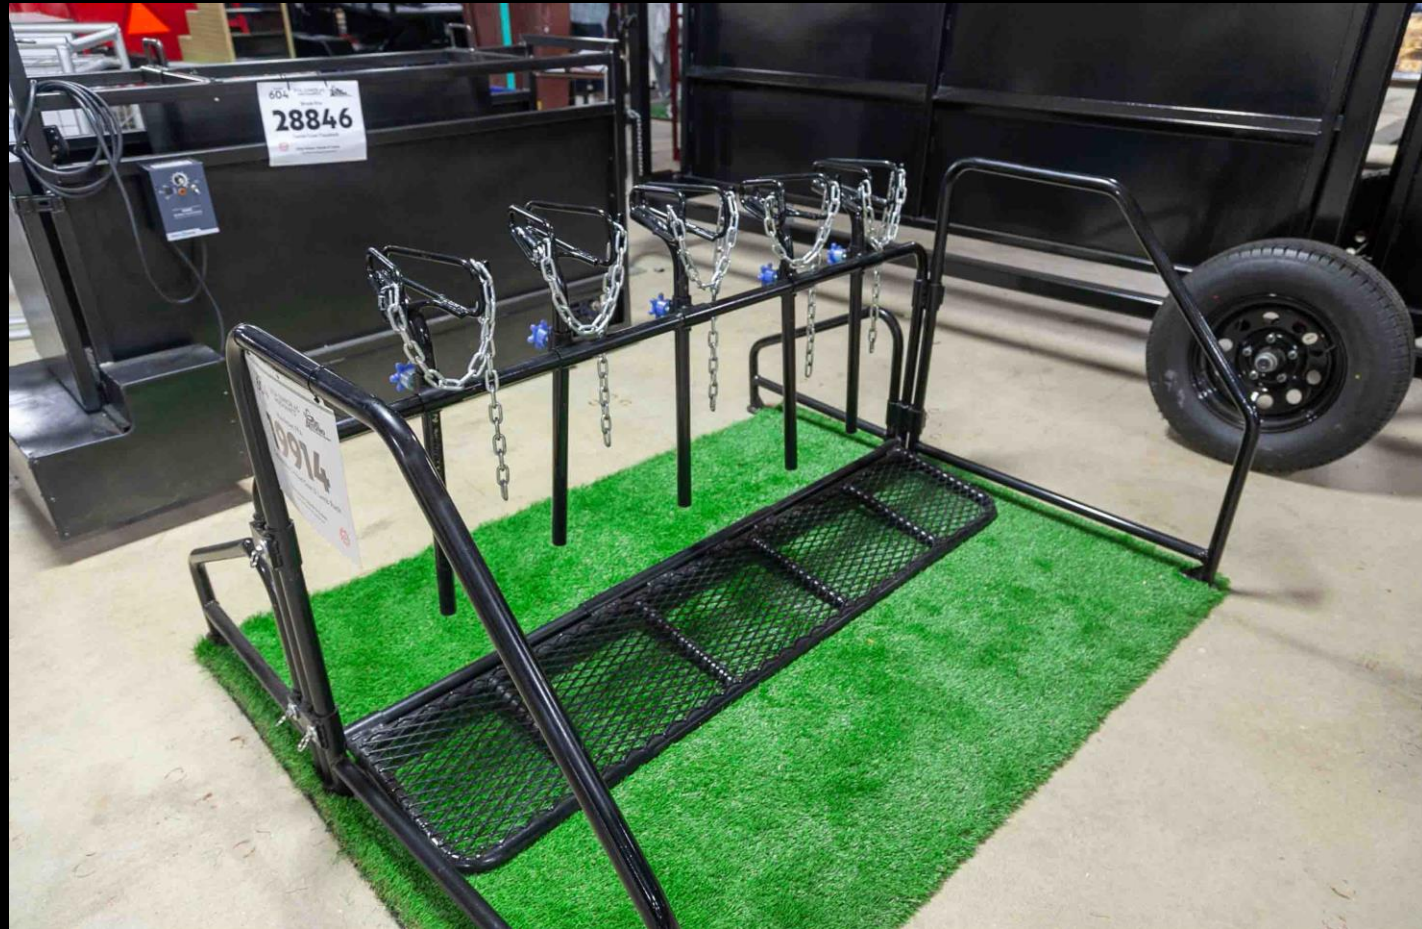

Division 6

Livestock Handling Equipment

Class 601 - Gates

2nd

Class 601 - Gates

Class 601 - Gates

1st

Class 602 – Livestock Panels

Class 603 – Squeeze Cutes & Restraining Equipment

Class 603 – Squeeze Cutes & Restraining Equipment

1st

Class 603 – Squeeze Cutes & Restraining Equipment

3rd

Class 604 – Trim Chutes, Blocking Stands, Livestock Crates

2nd

Class 604 – Trim Chutes, Blocking Stands, Livestock Crates

1st

Class 604 – Trim Chutes, Blocking Stands, Livestock Crates

Division 6

Livestock Handling Equipment

Reserve

Division 6