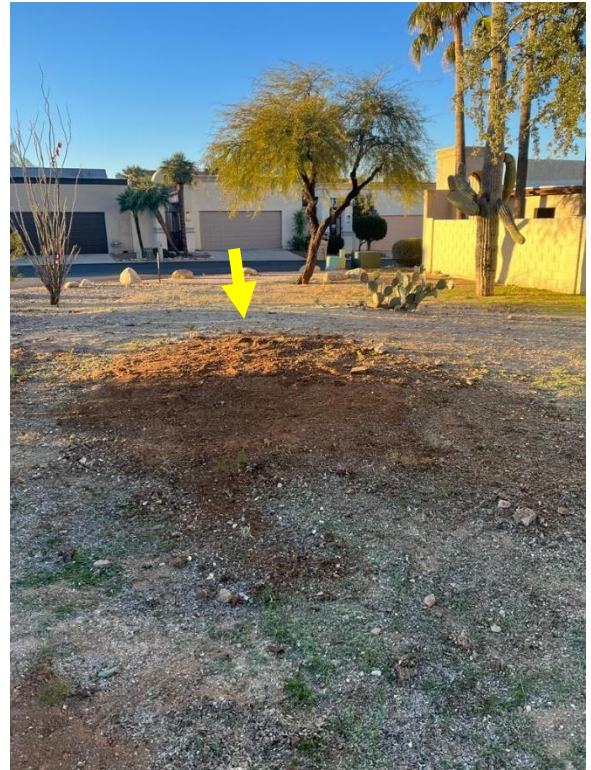

Thurs 1-26-2023 LANDSCAPING REPORT

MSM-Go Landscaping week #66 (submitted by Monica Alponte)

Started: 7:00am, Finished 11:00am

1. Removed and hauled away large dead prickly pear cactus patch (common area, northside Matilda entrance)

BEFORE

AFTER

2. Trimmed mistletoe from another Acacia tree in common area along Camino de Oeste

BEFORE

AFTER