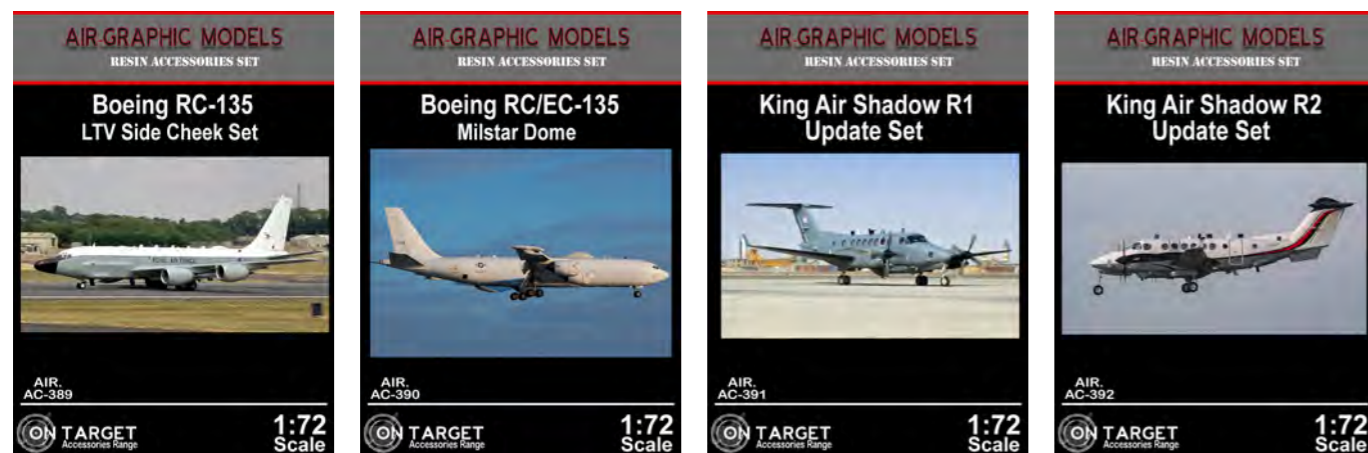

Accessories AC-Sets

Page 8