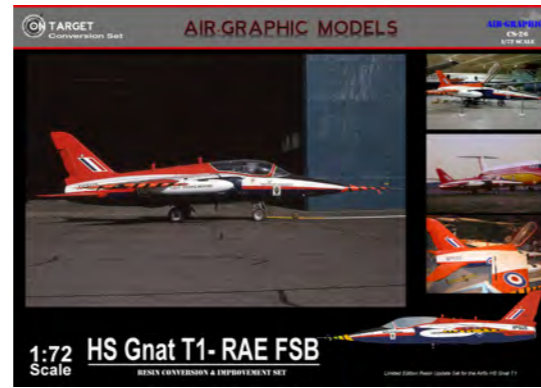

Conversion Sets CS - Range

Page 12