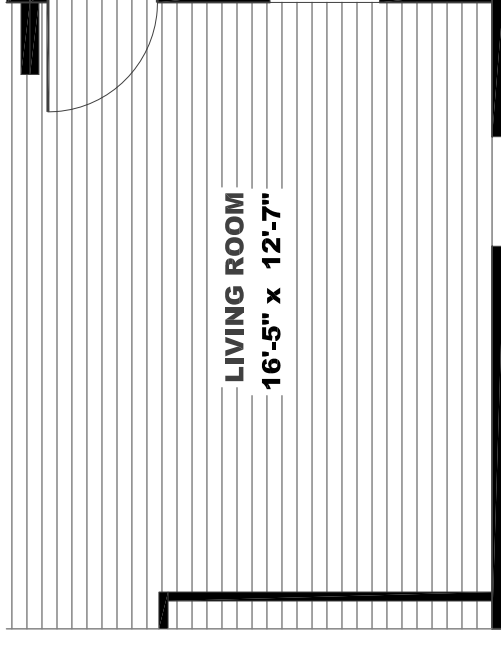

"The Cook"

OPT. DRY
OPT. WASH

FLOATING SHELVES

OPT HITCH END
REPLACES STANDARD FRONT DOOR