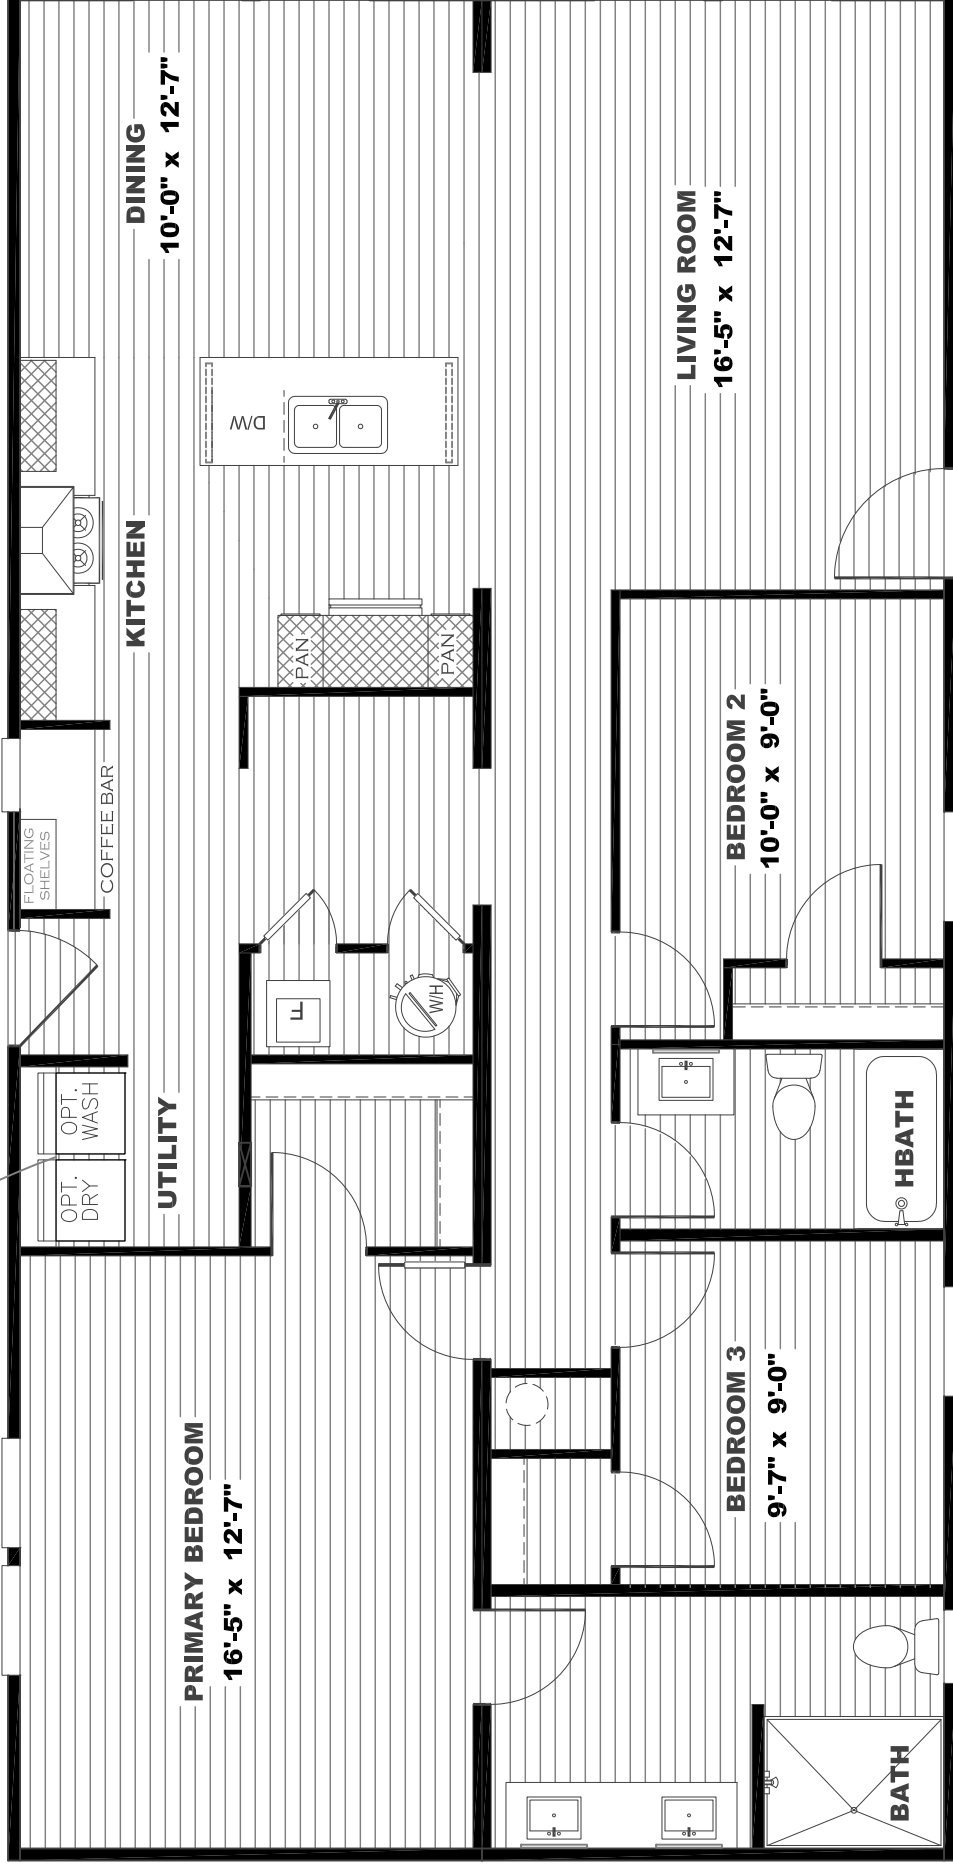

"The Cook"

OPT. DRY
OPT. WASH

FLOATING SHELVES

OPT HITCH END
REPLACES STANDARD FRONT DOOR