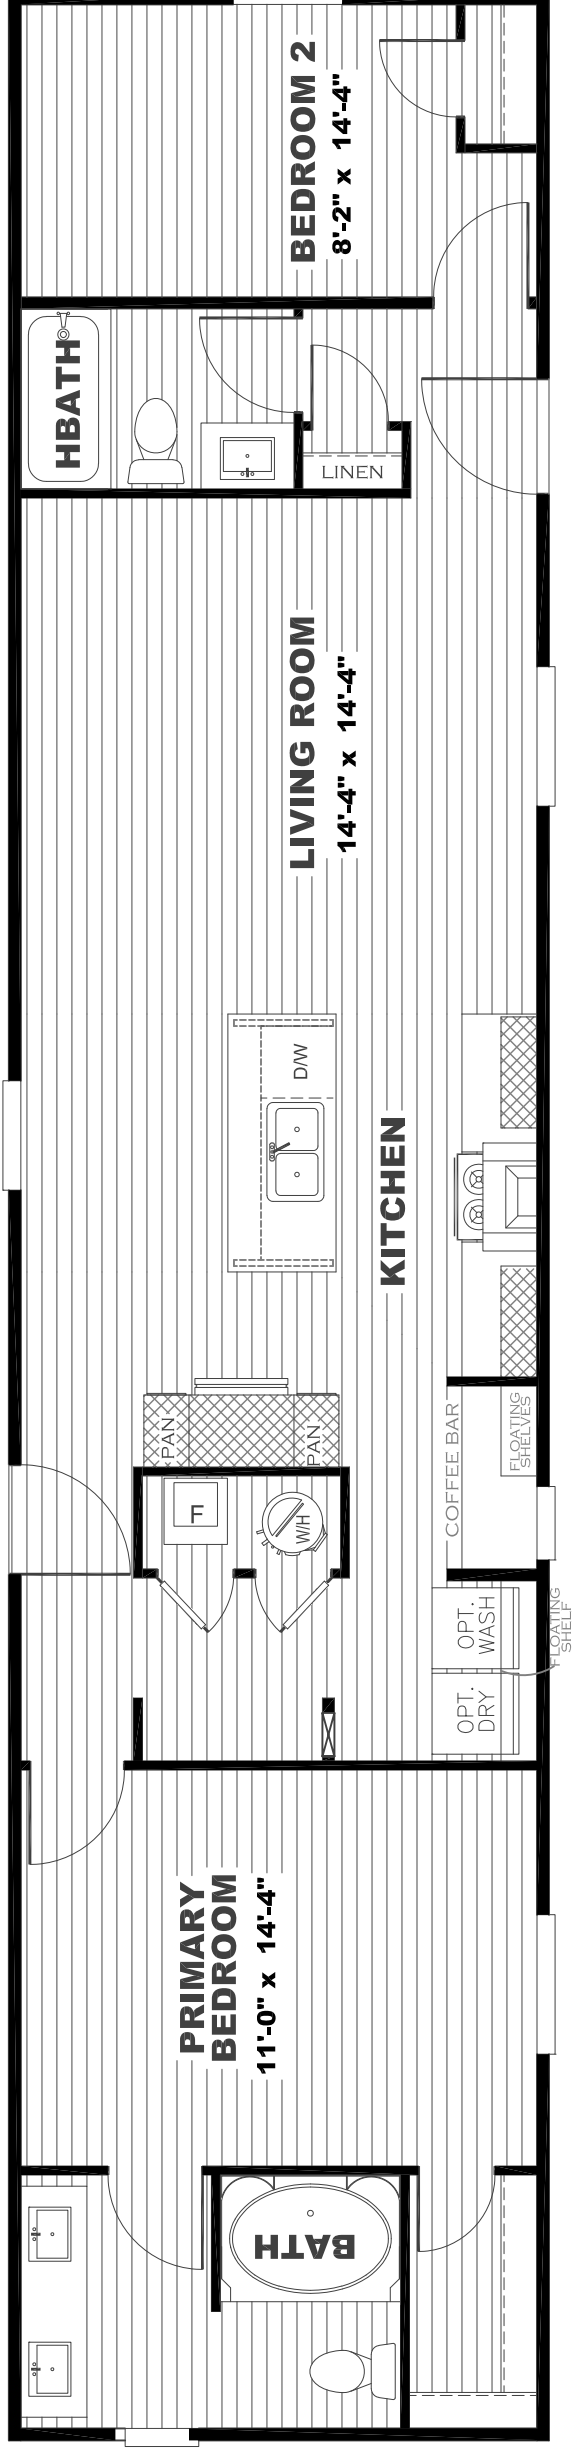

"The Tide"

OPT EXTERIOR AIR
OVERHEAD DUCTS ONLY