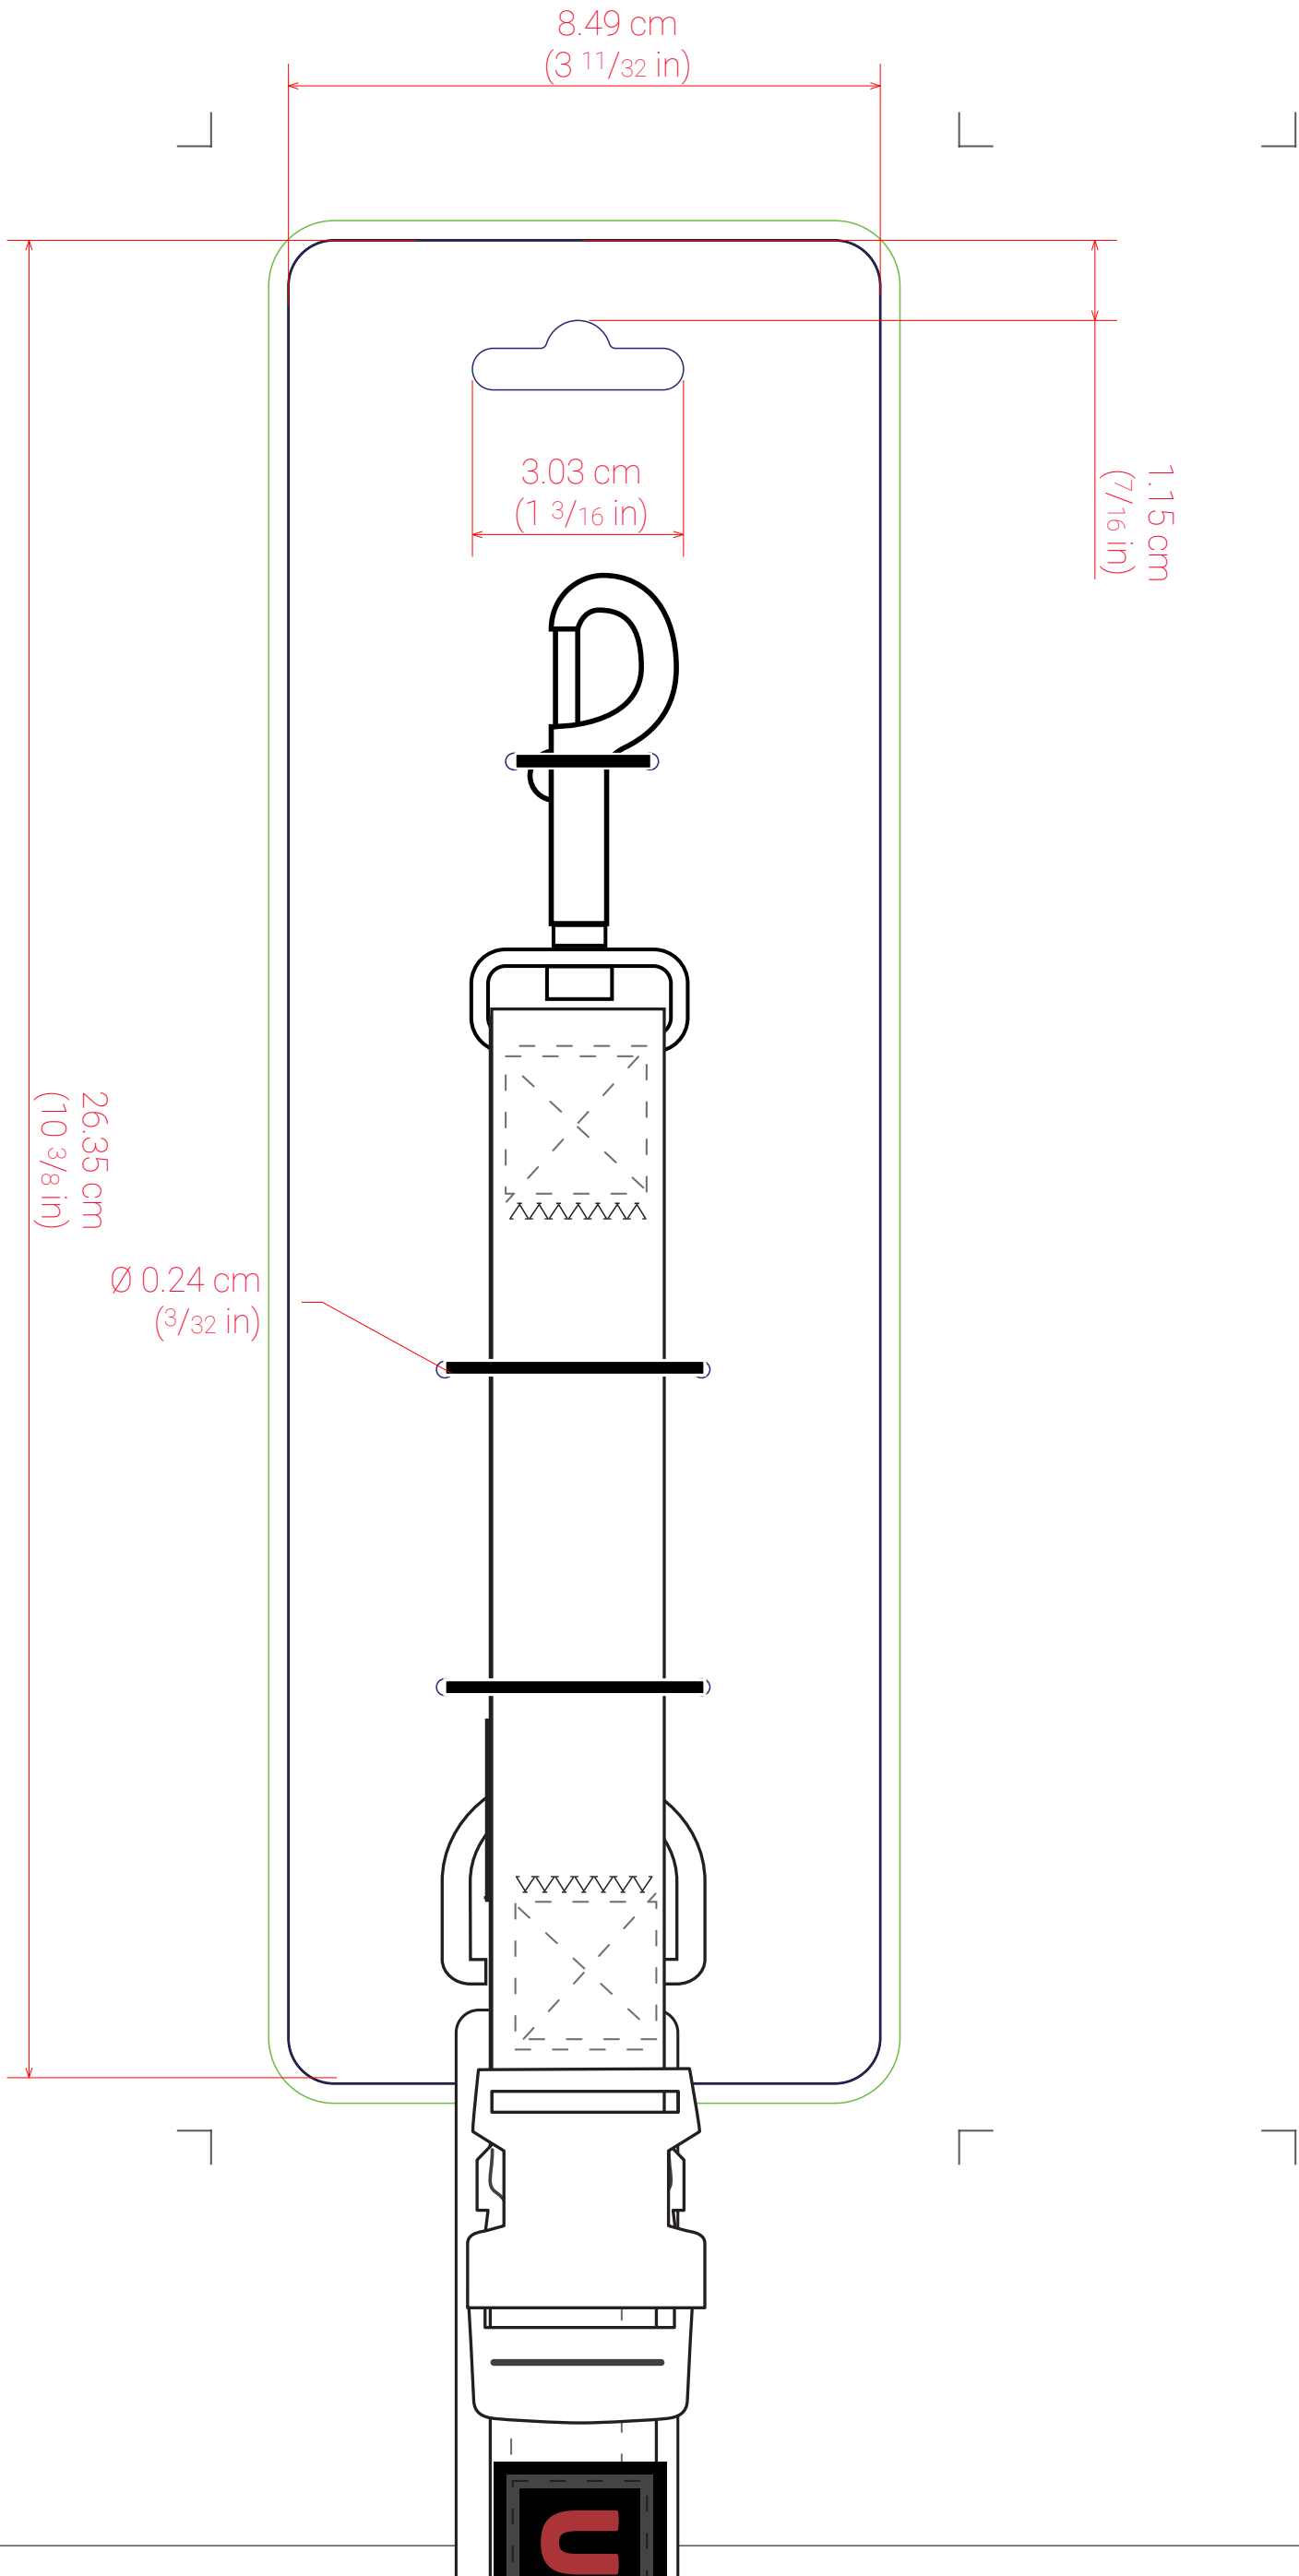

Project Details

Version: 1  
Created: Oct, 2023  
Project Phase: ID

Dimensions

Scale: 1:1  
Measurement units: CM/IN

Material Specifications

400gsm Cardstock  
FSC Certified

Print

Pantone

Pantone Color Palette

Pantone Dark Blue C	
1807 C	
Process Black	

Artwork Notes

Bleed	
Trim	
Crease	

Fabrication

Card stock with punched holes and zip tie mount of folded leash

Brand

FRONT

BACK

Project Details

Version: 1  
Created: Oct, 2023  
Project Phase: ID

Dimensions

Scale: 1:1  
Measurement units: CM/IN

Material Specifications

400gsm Cardstock  
FSC Certified

Print

Pantone

Pantone Color Palette

Pantone Dark Blue C	
1807 C	
Process Black	

Artwork Notes

Bleed	
Trim	
Crease	

Fabrication

Card stock with punched holes and zip tie mount of folded leash

Brand