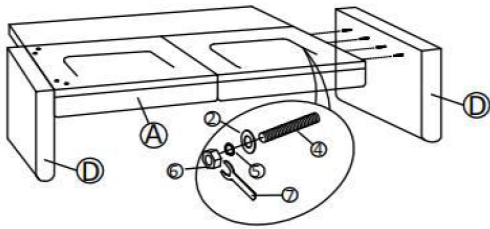

ASSEMBLY INSTRUCTIONS

JACK Convertible Sofa

Avoid using sharp objects such as a knife to cut open packing as you may accidentally damage the upholstery.

PARTS LIST			
ITEM	DESCRIPTION	SKETCH	QUANTITY
HW1	Bolt		12
HW2	Flat Washer		20
HW3	Allen Key		1
HW4	Twin Screw		8
HW5	Spring Washer		20
HW6	Nut		8
HW7	Wrench		1
A	Sofabed		1
B	Side Leg		4
C	Middle Leg		2
D	Armrest		2
E	Pillows		2

ASSEMBLY INSTRUCTIONS

Do not fully tighten bolts until assembly is complete.

STEP 1

Remove the armrests, pillows, and hardware from the zippered compartments underneath the Sofa body.

STEP 2

Tighten eight part 4 twin screw to part D armrests with wrench clockwise until secure as shown, four twin screws per armrest.

STEP 3

Attach the two part D armrest to part A sofa body with part 4 twin screws, part 5 spring washers and part 6 nuts, Use part 7 Wrench to tighten all part 6 Nuts clockwise as shown.

STEP 4

Attach the four part B side legs and two part C middle legs with part 1 Bolt and part 2 flat washers, two bolts/flat washers per leg.