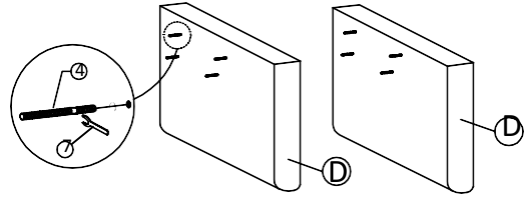

ASSEMBLY INSTRUCTIONS

JACK Convertible Sofa

Avoid using sharp objects such as a knife to cut open packing as you may accidentally damage the upholstery.

PARTS LIST			
ITEM	DESCRIPTION	SKETCH	QUANTITY
HW1	Bolt		12
HW2	Flat Washer		20
HW3	Allen Key		1
HW4	Twin Screw		8
HW5	Spring Washer		20
HW6	Nut		8
HW7	Wrench		1
A	Sofabed		1
B	Side Leg		4
C	Middle Leg		2
D	Armrest		2
E	Pillows		2

ASSEMBLY INSTRUCTIONS

Do not fully tighten bolts until assembly is complete.

STEP 1

Remove the armrests, pillows, and hardware from the zippered compartments underneath the Sofa body.

STEP 2

Tighten eight part 4 twin screw to part D armrests with wrench clockwise until secure as shown, four twin screws per armrest.

STEP 3

Attach the two part D armrest to part A sofa body with part 4 twin screws, part 5 spring washers and part 6 nuts, Use part 7 Wrench to tighten all part 6 Nuts clockwise as shown.

STEP 4

Attach the four part B side legs and two part C middle legs with part 1 Bolt and part 2 flat washers, two bolts/flat washers per leg.