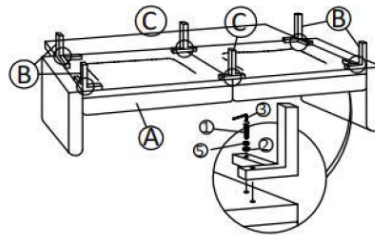

ASSEMBLY INSTRUCTIONS

JACK Convertible Sofa

Avoid using sharp objects such as a knife to cut open packing as you may accidentally damage the upholstery.

PARTS LIST			
ITEM	DESCRIPTION	SKETCH	QUANTITY
HW1	Bolt		12
HW2	Flat Washer		20
HW3	Allen Key		1
HW4	Twin Screw		8
HW5	Spring Washer		20
HW6	Nut		8
HW7	Wrench		1
A	Sofabed		1
B	Side Leg		4
C	Middle Leg		2
D	Armrest		2
E	Pillows		2

ASSEMBLY INSTRUCTIONS

Do not fully tighten bolts until assembly is complete.

STEP 1

Remove the armrests, pillows, and hardware from the zippered compartments underneath the Sofa body.

STEP 2

Tighten eight part 4 twin screw to part D armrests with wrench clockwise until secure as shown, four twin screws per armrest.

STEP 3

Attach the two part D armrest to part A sofa body with part 4 twin screws, part 5 spring washers and part 6 nuts, Use part 7 Wrench to tighten all part 6 Nuts clockwise as shown.

STEP 4

Attach the four part B side legs and two part C middle legs with part 1 Bolt and part 2 flat washers, two bolts/flat washers per leg.