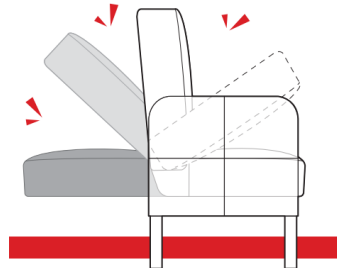

ASSEMBLY INSTRUCTIONS

JACK Convertible Sofa

Avoid using sharp objects such as a knife to cut open packing as you may accidentally damage the upholstery.

PARTS LIST			
ITEM	DESCRIPTION	SKETCH	QUANTITY
HW1	Bolt		12
HW2	Flat Washer		20
HW3	Allen Key		1
HW4	Twin Screw		8
HW5	Spring Washer		20
HW6	Nut		8
HW7	Wrench		1
A	Sofabed		1
B	Side Leg		4
C	Middle Leg		2
D	Armrest		2
E	Pillows		2

ASSEMBLY INSTRUCTIONS

Do not fully tighten bolts until assembly is complete.

STEP 1

Remove the armrests, pillows, and hardware from the zippered compartments underneath the Sofa body.

STEP 2

Tighten eight part 4 twin screw to part D armrests with wrench clockwise until secure as shown, four twin screws per armrest.

STEP 3

Attach the two part D armrest to part A sofa body with part 4 twin screws, part 5 spring washers and part 6 nuts, Use part 7 Wrench to tighten all part 6 Nuts clockwise as shown.

STEP 4

Attach the four part B side legs and two part C middle legs with part 1 Bolt and part 2 flat washers, two bolts/flat washers per leg.

The two halves of this convertible sofa can be adjusted separately.

The convertible sofa locks at three positions: upright, leaning back, and flat.

CLEANING INSTRUCTIONS: clean with a soft cloth, brush or lightly vacuum.