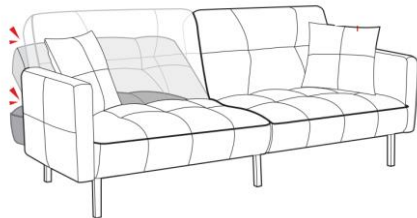

ASSEMBLY INSTRUCTIONS

JACK Convertible Sofa

Avoid using sharp objects such as a knife to cut open packing as you may accidentally damage the upholstery.

PARTS LIST			
ITEM	DESCRIPTION	SKETCH	QUANTITY
HW1	Bolt		12
HW2	Flat Washer		20
HW3	Allen Key		1
HW4	Twin Screw		8
HW5	Spring Washer		20
HW6	Nut		8
HW7	Wrench		1
A	Sofabed		1
B	Side Leg		4
C	Middle Leg		2
D	Armrest		2
E	Pillows		2

ASSEMBLY INSTRUCTIONS

Do not fully tighten bolts until assembly is complete.

STEP 1

Remove the armrests, pillows, and hardware from the zippered compartments underneath the Sofa body.

STEP 2

Tighten eight part 4 twin screw to part D armrests with wrench clockwise until secure as shown, four twin screws per armrest.

STEP 3

Attach the two part D armrest to part A sofa body with part 4 twin screws, part 5 spring washers and part 6 nuts, Use part 7 Wrench to tighten all part 6 Nuts clockwise as shown.

STEP 4

Attach the four part B side legs and two part C middle legs with part 1 Bolt and part 2 flat washers, two bolts/flat washers per leg.

The two halves of this convertible sofa can be adjusted separately.

The convertible sofa locks at three positions: upright, leaning back, and flat.

CLEANING INSTRUCTIONS: clean with a soft cloth, brush or lightly vacuum.