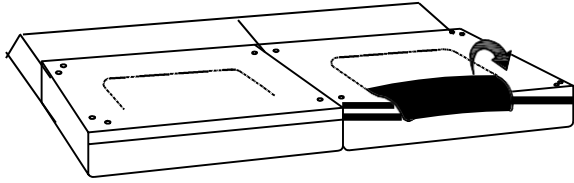

ASSEMBLY INSTRUCTIONS

JACK Convertible Sofa

Avoid using sharp objects such as a knife to cut open packing as you may accidentally damage the upholstery.

PARTS LIST			
ITEM	DESCRIPTION	SKETCH	QUANTITY
HW1	Bolt		12
HW2	Flat Washer		20
HW3	Allen Key		1
HW4	Twin Screw		8
HW5	Spring Washer		20
HW6	Nut		8
HW7	Wrench		1
A	Sofabed		1
B	Side Leg		4
C	Middle Leg		2
D	Armrest		2
E	Pillows		2

ASSEMBLY INSTRUCTIONS

Do not fully tighten bolts until assembly is complete.

STEP 1

Remove the armrests, pillows, and hardware from the zippered compartments underneath the Sofa body.

STEP 2

Tighten eight part 4 twin screw to part D armrests with wrench clockwise until secure as shown, four twin screws per armrest.

STEP 3

Attach the two part D armrest to part A sofa body with part 4 twin screws, part 5 spring washers and part 6 nuts, Use part 7 Wrench to tighten all part 6 Nuts clockwise as shown.

STEP 4

Attach the four part B side legs and two part C middle legs with part 1 Bolt and part 2 flat washers, two bolts/flat washers per leg.