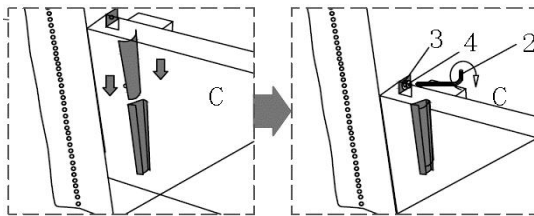

JULIET TUFTED CHAIR

Avoid using sharp objects such as a knife to cut open packing as you may accidentally damage the upholstery.

PARTS LIST			
ITEM	DESCRIPTION	SKETCH	QUANTITY
A	SOFA LEG		4
BL	LEFT ARM		1
BR	RIGHT ARM		1
C	FRONT RAIL		1
D	BACK RAIL		1
E	SEAT FRAME		1
F	BACKREST		1
G	SEAT CUSHION		1
1	PLASTIC WASHER		4
2	ALLEN KEY		1
3	WASHER		4
4	BOLT		4

ASSEMBLY INSTRUCTIONS

Do not fully tighten bolts until assembly is complete.

STEP 1

STEP 2

STEP 3

STEP 4

Open & take out the legs

STEP 5