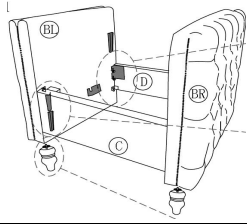

JULIET TUFTED CHAIR

Avoid using sharp objects such as a knife to cut open packing as you may accidentally damage the upholstery.

PARTS LIST			
ITEM	DESCRIPTION	SKETCH	QUANTITY
A	SOFA LEG		4
BL	LEFT ARM		1
BR	RIGHT ARM		1
C	FRONT RAIL		1
D	BACK RAIL		1
E	SEAT FRAME		1
F	BACKREST		1
G	SEAT CUSHION		1
1	PLASTIC WASHER		4
2	ALLEN KEY		1
3	WASHER		4
4	BOLT		4

ASSEMBLY INSTRUCTIONS

Do not fully tighten bolts until assembly is complete.

STEP 1

STEP 2

STEP 3

STEP 4

Open & take out the legs

STEP 5