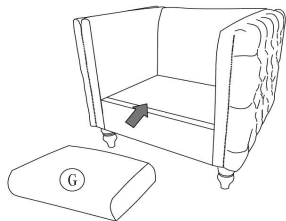

ASSEMBLY INSTRUCTIONS

Do not fully tighten bolts until assembly is complete.

Open & take out the legs

STEP 7

CLEANING INSTRUCTIONS: Clean with soft cloth

ADULT ASSEMBLY REQUIRED

If you are missing any parts or have any questions regarding assembly, do not return this item to the retailers store. Please call our toll-free, customer service number and have this assembly manual open to the parts list ready to provide the model name, number and part name or number.

Customer Service

1-877-864-5752
8:30 AM PST - 4:00 PM PST (Monday-Friday)
Website: www.dwellhom.com
Missing Parts: parts@dwellhom.com
Warranty Information: www.dwellhom.com/warranty

WARNING: This product may contain small components, please ensure they are kept away from small children.