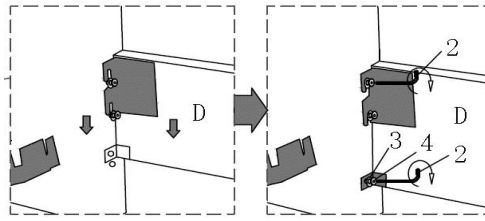

JULIET TUFTED CHAIR

Avoid using sharp objects such as a knife to cut open packing as you may accidentally damage the upholstery.

PARTS LIST			
ITEM	DESCRIPTION	SKETCH	QUANTITY
A	SOFA LEG		4
BL	LEFT ARM		1
BR	RIGHT ARM		1
C	FRONT RAIL		1
D	BACK RAIL		1
E	SEAT FRAME		1
F	BACKREST		1
G	SEAT CUSHION		1
1	PLASTIC WASHER		4
2	ALLEN KEY		1
3	WASHER		4
4	BOLT		4

ASSEMBLY INSTRUCTIONS

Do not fully tighten bolts until assembly is complete.

STEP 1

STEP 2

STEP 3

STEP 4

Open & take out the legs

STEP 5