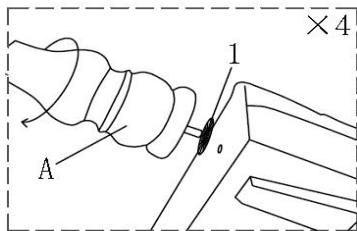

JULIET TUFTED CHAIR

Avoid using sharp objects such as a knife to cut open packing as you may accidentally damage the upholstery.

PARTS LIST			
ITEM	DESCRIPTION	SKETCH	QUANTITY
A	SOFA LEG		4
BL	LEFT ARM		1
BR	RIGHT ARM		1
C	FRONT RAIL		1
D	BACK RAIL		1
E	SEAT FRAME		1
F	BACKREST		1
G	SEAT CUSHION		1
1	PLASTIC WASHER		4
2	ALLEN KEY		1
3	WASHER		4
4	BOLT		4

ASSEMBLY INSTRUCTIONS

Do not fully tighten bolts until assembly is complete.

STEP 1

STEP 2

STEP 3

STEP 4

Open & take out the legs

STEP 5