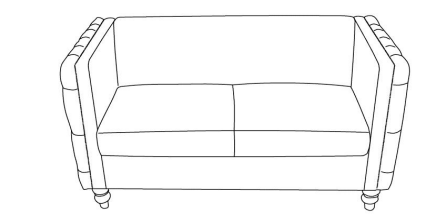

STEP 8

CLEANING INSTRUCTIONS: Clean with soft cloth

ADULT ASSEMBLY REQUIRED

If you are missing any parts or have any questions regarding assembly, do not return this item to the retailers store. Please call our toll-free, customer service number and have this assembly manual open to the parts list ready to provide the model name, number and part name or number.

Customer Service

1-877-864-5752
8:30 AM PST - 4:00 PM PST (Monday-Friday)
Website: www.dwellhom.com
Missing Parts: parts@dwellhom.com
Warranty Information: www.dwellhom.com/warranty

WARNING: This product may contain small components, please ensure they are kept away from small children.