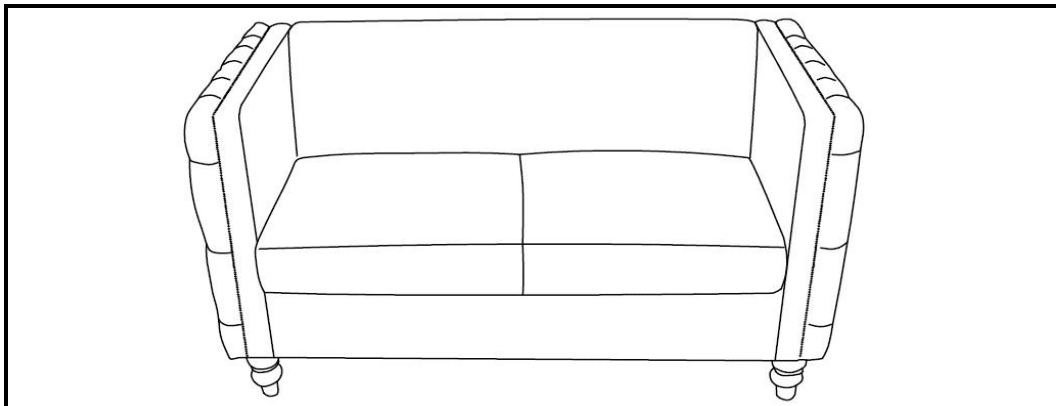

JULIET TUFTED LOVESEAT

Avoid using sharp objects such as a knife to cut open packing as you may accidentally damage the upholstery.

PARTS LIST			
ITEM	DESCRIPTION	SKETCH	QUANTITY
A	SOFA LEG		4
BL	LEFT ARM		1
BR	RIGHT ARM		1
C	FRONT RAIL		1
D	BACK RAIL		1
E	SEAT FRAME		1
F	BACKREST		1
G	MID-LEG		1
H	SEAT CUSHION		2
1	PLASTIC WASHER		5
2	ALLEN KEY		1
3	WASHER		4
4	BOLT		4