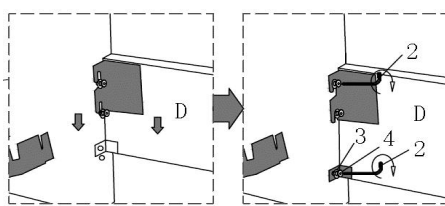

JULIET TUFTED LOVESEAT

Avoid using sharp objects such as a knife to cut open packing as you may accidentally damage the upholstery.

PARTS LIST			
ITEM	DESCRIPTION	SKETCH	QUANTITY
A	SOFA LEG		4
BL	LEFT ARM		1
BR	RIGHT ARM		1
C	FRONT RAIL		1
D	BACK RAIL		1
E	SEAT FRAME		1
F	BACKREST		1
G	MID-LEG		1
H	SEAT CUSHION		2
1	PLASTIC WASHER		5
2	ALLEN KEY		1
3	WASHER		4
4	BOLT		4

ASSEMBLY INSTRUCTIONS

Do not fully tighten bolts until assembly is complete.

STEP 1

STEP 2

STEP 3

STEP 4

STEP 5

STEP 6