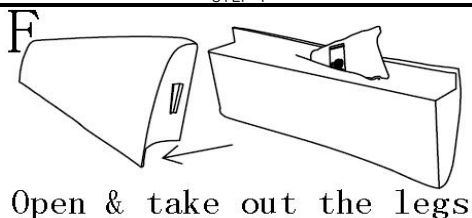

JULIET TUFTED LOVESEAT

Avoid using sharp objects such as a knife to cut open packing as you may accidentally damage the upholstery.

PARTS LIST			
ITEM	DESCRIPTION	SKETCH	QUANTITY
A	SOFA LEG		4
BL	LEFT ARM		1
BR	RIGHT ARM		1
C	FRONT RAIL		1
D	BACK RAIL		1
E	SEAT FRAME		1
F	BACKREST		1
G	MID-LEG		1
H	SEAT CUSHION		2
1	PLASTIC WASHER		5
2	ALLEN KEY		1
3	WASHER		4
4	BOLT		4

ASSEMBLY INSTRUCTIONS

Do not fully tighten bolts until assembly is complete.

STEP 1

STEP 2

STEP 3

STEP 4

STEP 5

STEP 6