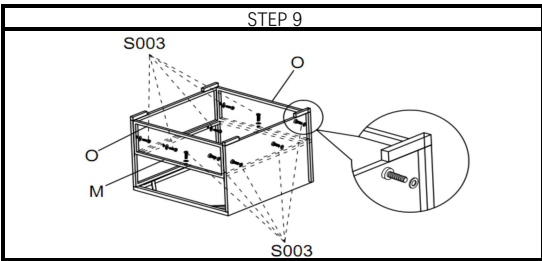

CLEANING INSTRUCTIONS: Clean with soft cloth

ADULT ASSEMBLY REQUIRED

If you are missing any parts or have any questions regarding assembly, do not return this item to the retailers store. Please call our toll-free, customer service number and have this assembly manual open to the parts list ready to provide the model name, number and part name or number.

Customer Service

1-877-864-5752
8:30 AM PST - 4:00 PM PST (Monday-Friday)
Website: www.dwellhom.com
Missing Parts: parts@dwellhom.com
Warranty Information: www.dwellhom.com/warranty