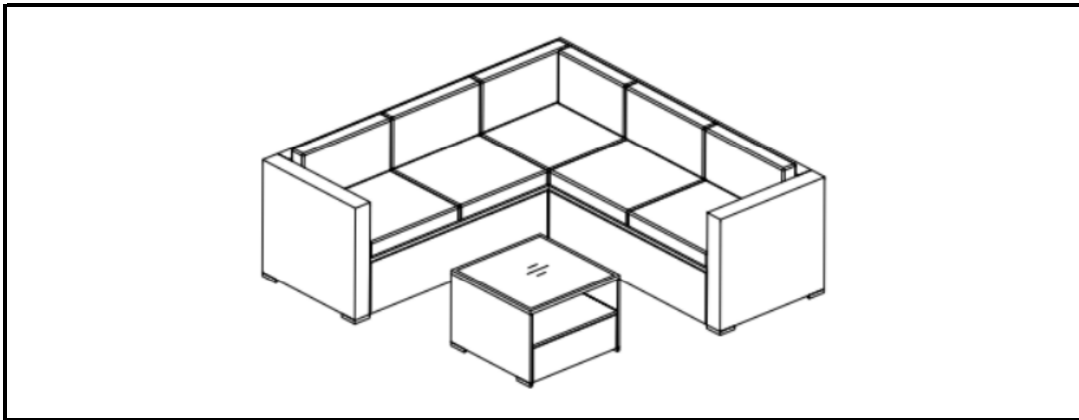

## OS-TA-68-90

Avoid using sharp objects such as a knife to cut open packing as you may accidentally damage the upholstery.

PARTS LIST			
ITEM	DESCRIPTION	SKETCH	QUANTITY
A	Right Armrest		1 PC
B	Left Armrest		2 PCS
C	Right sofa Backrest		1 PC
D	Left sofa Backrest		1 PC
E	Right sofa Seat		1 PC
F	Left sofa Seat		1 PC
G	Corner backrest		1 PC
H	Right Front Panel		1 PC
J	Corner Seat		1 PC
K	Sofa Side Panel		3 PCS
L	Table Top		1 PC
M	Table Middle Frame		1 PC
N	Table Leg		2 PCS
O	Table Side panel		2 PCS
P	Left Front Panel		1 PC
Q	Table Glass		1 PC
R	Seat Cushion		5 PCS
S	Back Cushion		6 PCS
W	FIXDE BUCKLE		4 PCS

U	Sofa Leg		9 PCS
V	Sofa Leg		7 PCS
S003	Bolt&Washer M6*35		42 PCS
S004	Bolt&Washer M6*40		11 PCS
S006	Bolt M6*20		32 PCS
T001	Allen Key		1 PC