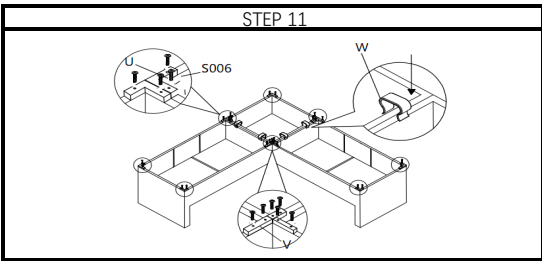

CLEANING INSTRUCTIONS: Clean with soft cloth

ADULT ASSEMBLY REQUIRED

If you are missing any parts or have any questions regarding assembly, do not return this item to the retailers store. Please call our toll-free, customer service number and have this assembly manual open to the parts list ready to provide the model name, number and part name or number.

Customer Service

1-877-864-5752
8:30 AM PST - 4:00 PM PST (Monday-Friday)
Website: www.dwellhom.com
Missing Parts: parts@dwellhom.com
Warranty Information: www.dwellhom.com/warranty