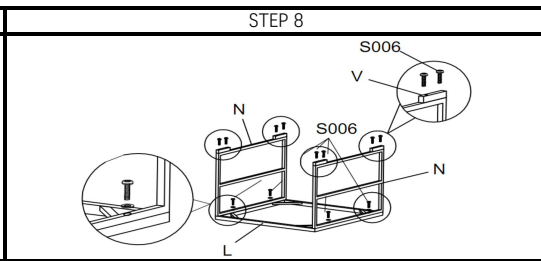

CLEANING INSTRUCTIONS: Clean with soft cloth

ADULT ASSEMBLY REQUIRED

If you are missing any parts or have any questions regarding assembly, do not return this item to the retailers store. Please call our toll-free, customer service number and have this assembly manual open to the parts list ready to provide the model name, number and part name or number.

Customer Service

1-877-864-5752
8:30 AM PST - 4:00 PM PST (Monday-Friday)
Website: www.dwellhom.com
Missing Parts: parts@dwellhom.com
Warranty Information: www.dwellhom.com/warranty