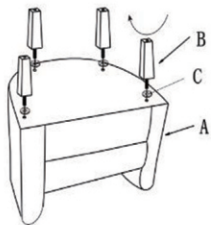

ASSEMBLY INSTRUCTIONS

WESLEY TUB CHAIR WITH OTTOMAN

Avoid using sharp objects such as a knife to cut open packing as you may accidentally damage the upholstery.

PARTS LIST

ITEM	DESCRIPTION	SKETCH	QUANTITY
A	CHAIR BODY		1PCS
B	LEGS		8PCS
C	PLASTIC WASHERS		8PCS
D	OTTOMAN		1PCS

ASSEMBLY INSTRUCTIONS

Do not fully tighten bolts until assembly is complete.

STEP 1

STEP 2

STEP 3

CLEANING INSTRUCTIONS: Clean with soft cloth

ADULT ASSEMBLY REQUIRED

If you are missing any parts or have any questions regarding assembly, do not return this item to the retailers store. Please call our toll-free, customer service number and have this assembly manual open to the parts list ready to provide the model name, number and part name or number.