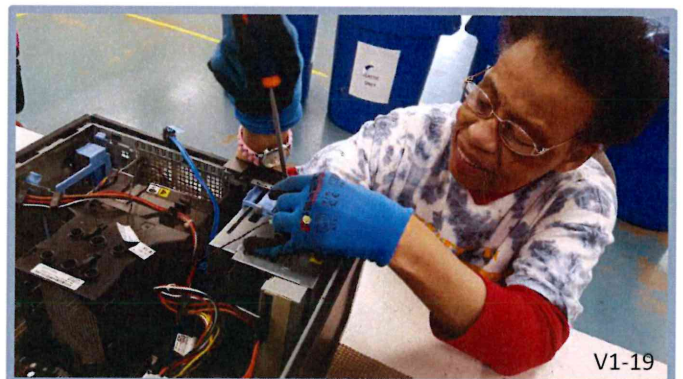

Recycling with a mission

SustainAbilities™ Electronics Recycling provides meaningful "green" job skill training to persons with different abilities, while providing an environmentally sound "green" solution to the local community.

E-Waste Donation Drop-off:

Monday – Friday 8:00am - 3:00 pm

Abilities of Northwest Jersey Inc.

264 Route 31 North, Washington, NJ 07882

ASK about our community, township and corporate E-Waste collections!

ITEMS ACCEPTED FREE OF CHARGE:

- **COMPUTERS & COMPUTER ACCESSORIES** (Towers, Servers, Laptops, Mouse, Keyboards, Speakers, Misc. Wires & Cords, Etc.)
- **AUDIO VISUAL COMPONENTS**
- **SMALL OFFICE EQUIPMENT**
- **TELEPHONES & CELL PHONES**
- **SMALL KITCHEN & HOUSEHOLD APPLIANCES**

ITEMS ACCEPTED WITH A FEE:

- **TELEVISIONS AND MONITORS - $25 PER (NOTHING OVER 50LBS.)**

ITEMS NOT ACCEPTED:

- **FREON ITEMS** (Refrigerators, Freezers, AC Units, Dehumidifiers, Etc.)
- **COPY MACHINES**
- **ANY ELECTRONICS OVER 50 LBS**

For more information:

visit www.abilitiesnw.com or call (908) 689-1118

V1-19