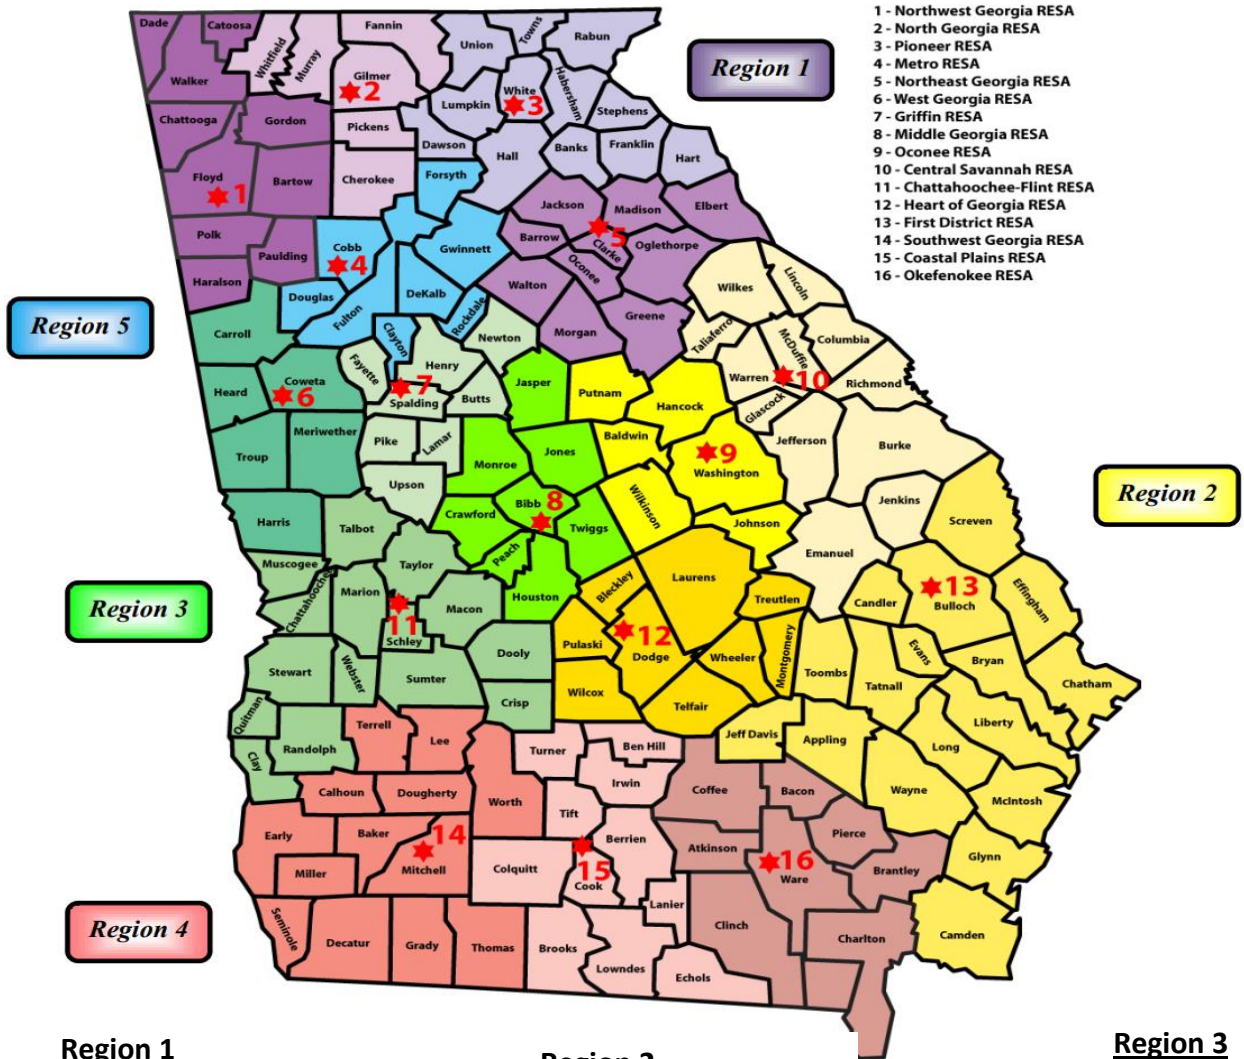

GAAE Board Members

Region 1

Debra White

dwhite@doe.k12.ga.us

Bryan Gray

Bryan.gray@hallco.org

Jennifer Glover

Jennifer.glover@mymec.org

Region 2

Stephanie Woods

swoods@liberty.k12.ga.us

Tim Rountree

trountree@bullochschools.org

Region 3

Lana Foster

Fosterlana1@gmail.com

Lamar Thomas

lthomas@brooks.k12.ga.us

Algenard Bryant

Algenard.bryant@turner.k12.ga.us

Region 4

Jacqueline Jones

ionesje@troup.org

Margo Wimbish