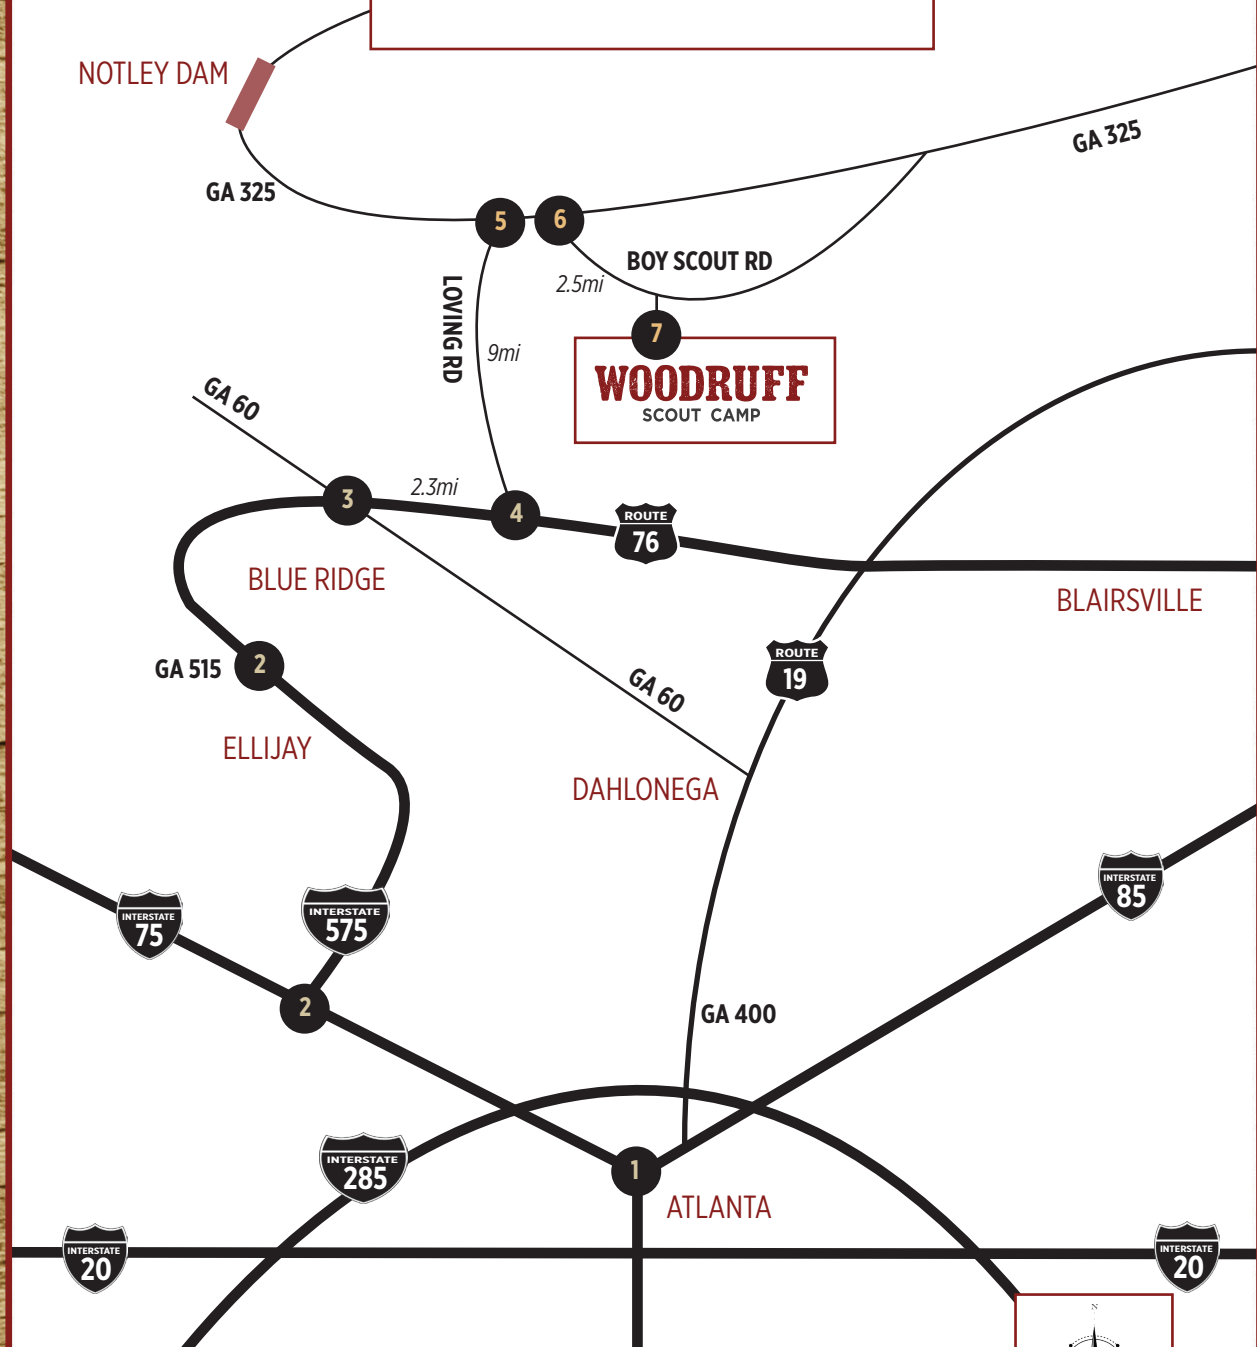

WOODRUFF SCOUT CAMP

DIRECTIONS: 31 Woodruff Drive, Blairsville, GA 30512

- 1 Take I-75 North from Atlanta (toward Marietta/Chattanooga).
- 2 Take I-575 and continue onto GA-515 East.
- 3 Continue on GA-515, after passing GA-60 travel 2.3 mi to Loving Road.
- 4 Turn North (left) on Loving Road. and travel 9 miles until Loving ends at SR325.
- 5 Turn right on SR325.
- 6 Make an immediate right onto Boy Scout Road.
- 7 Camp Woodruff is approx. 2.5 miles ahead on the right.

ATLANTA AREA COUNCIL
BOY SCOUTS OF AMERICA