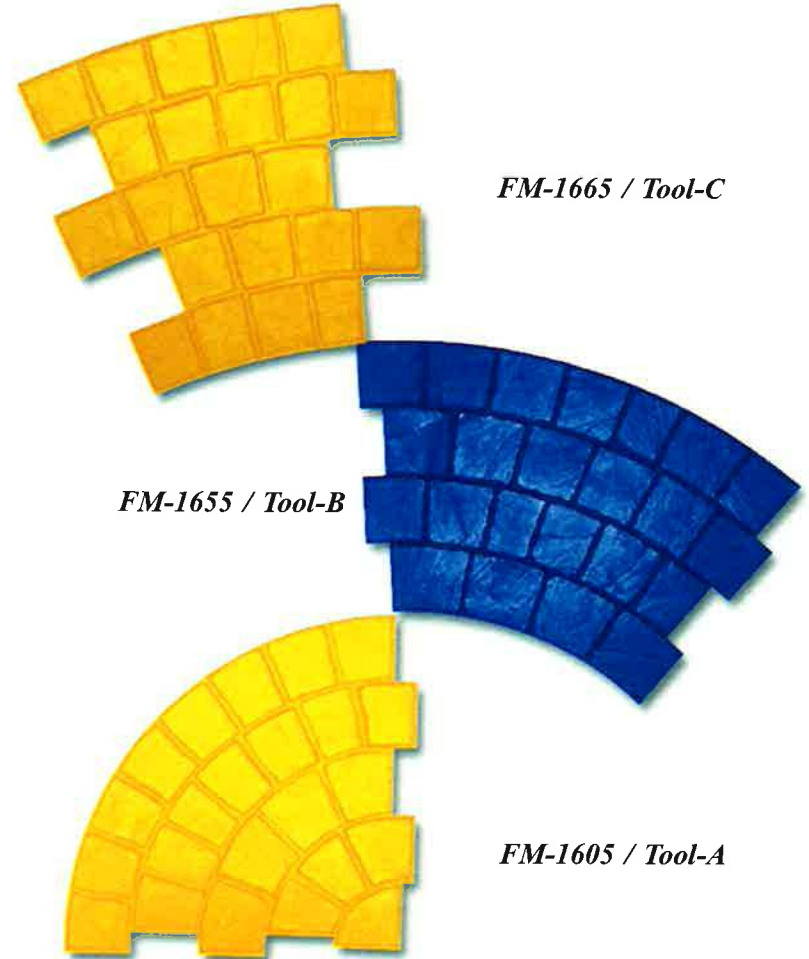

Part Number

FM-5100

Stamp Description

Running Bond Used Brick

Size

16" X 36.5"

Quantity/Set

10 Stamps 1 Floppy

Part Number

FM-1605,1655,1665

Stamp Description

Cobble Stone Radius

Size

23" X 43"

Quantity/Set

8 Stamps

<u>Part Number</u>	<u>Stamp Description</u>
FM-3500	California Weave
<u>Size</u>	<u>Quantity/Set</u>
24" X 24"	9 Stamps 1 Floppy

<u>Part Number</u>	<u>Stamp Description</u>
FM-5050	Herringbone New Brick
<u>Size</u>	<u>Quantity/Set</u>
32" X 36"	6 Stamps 1 Floppy