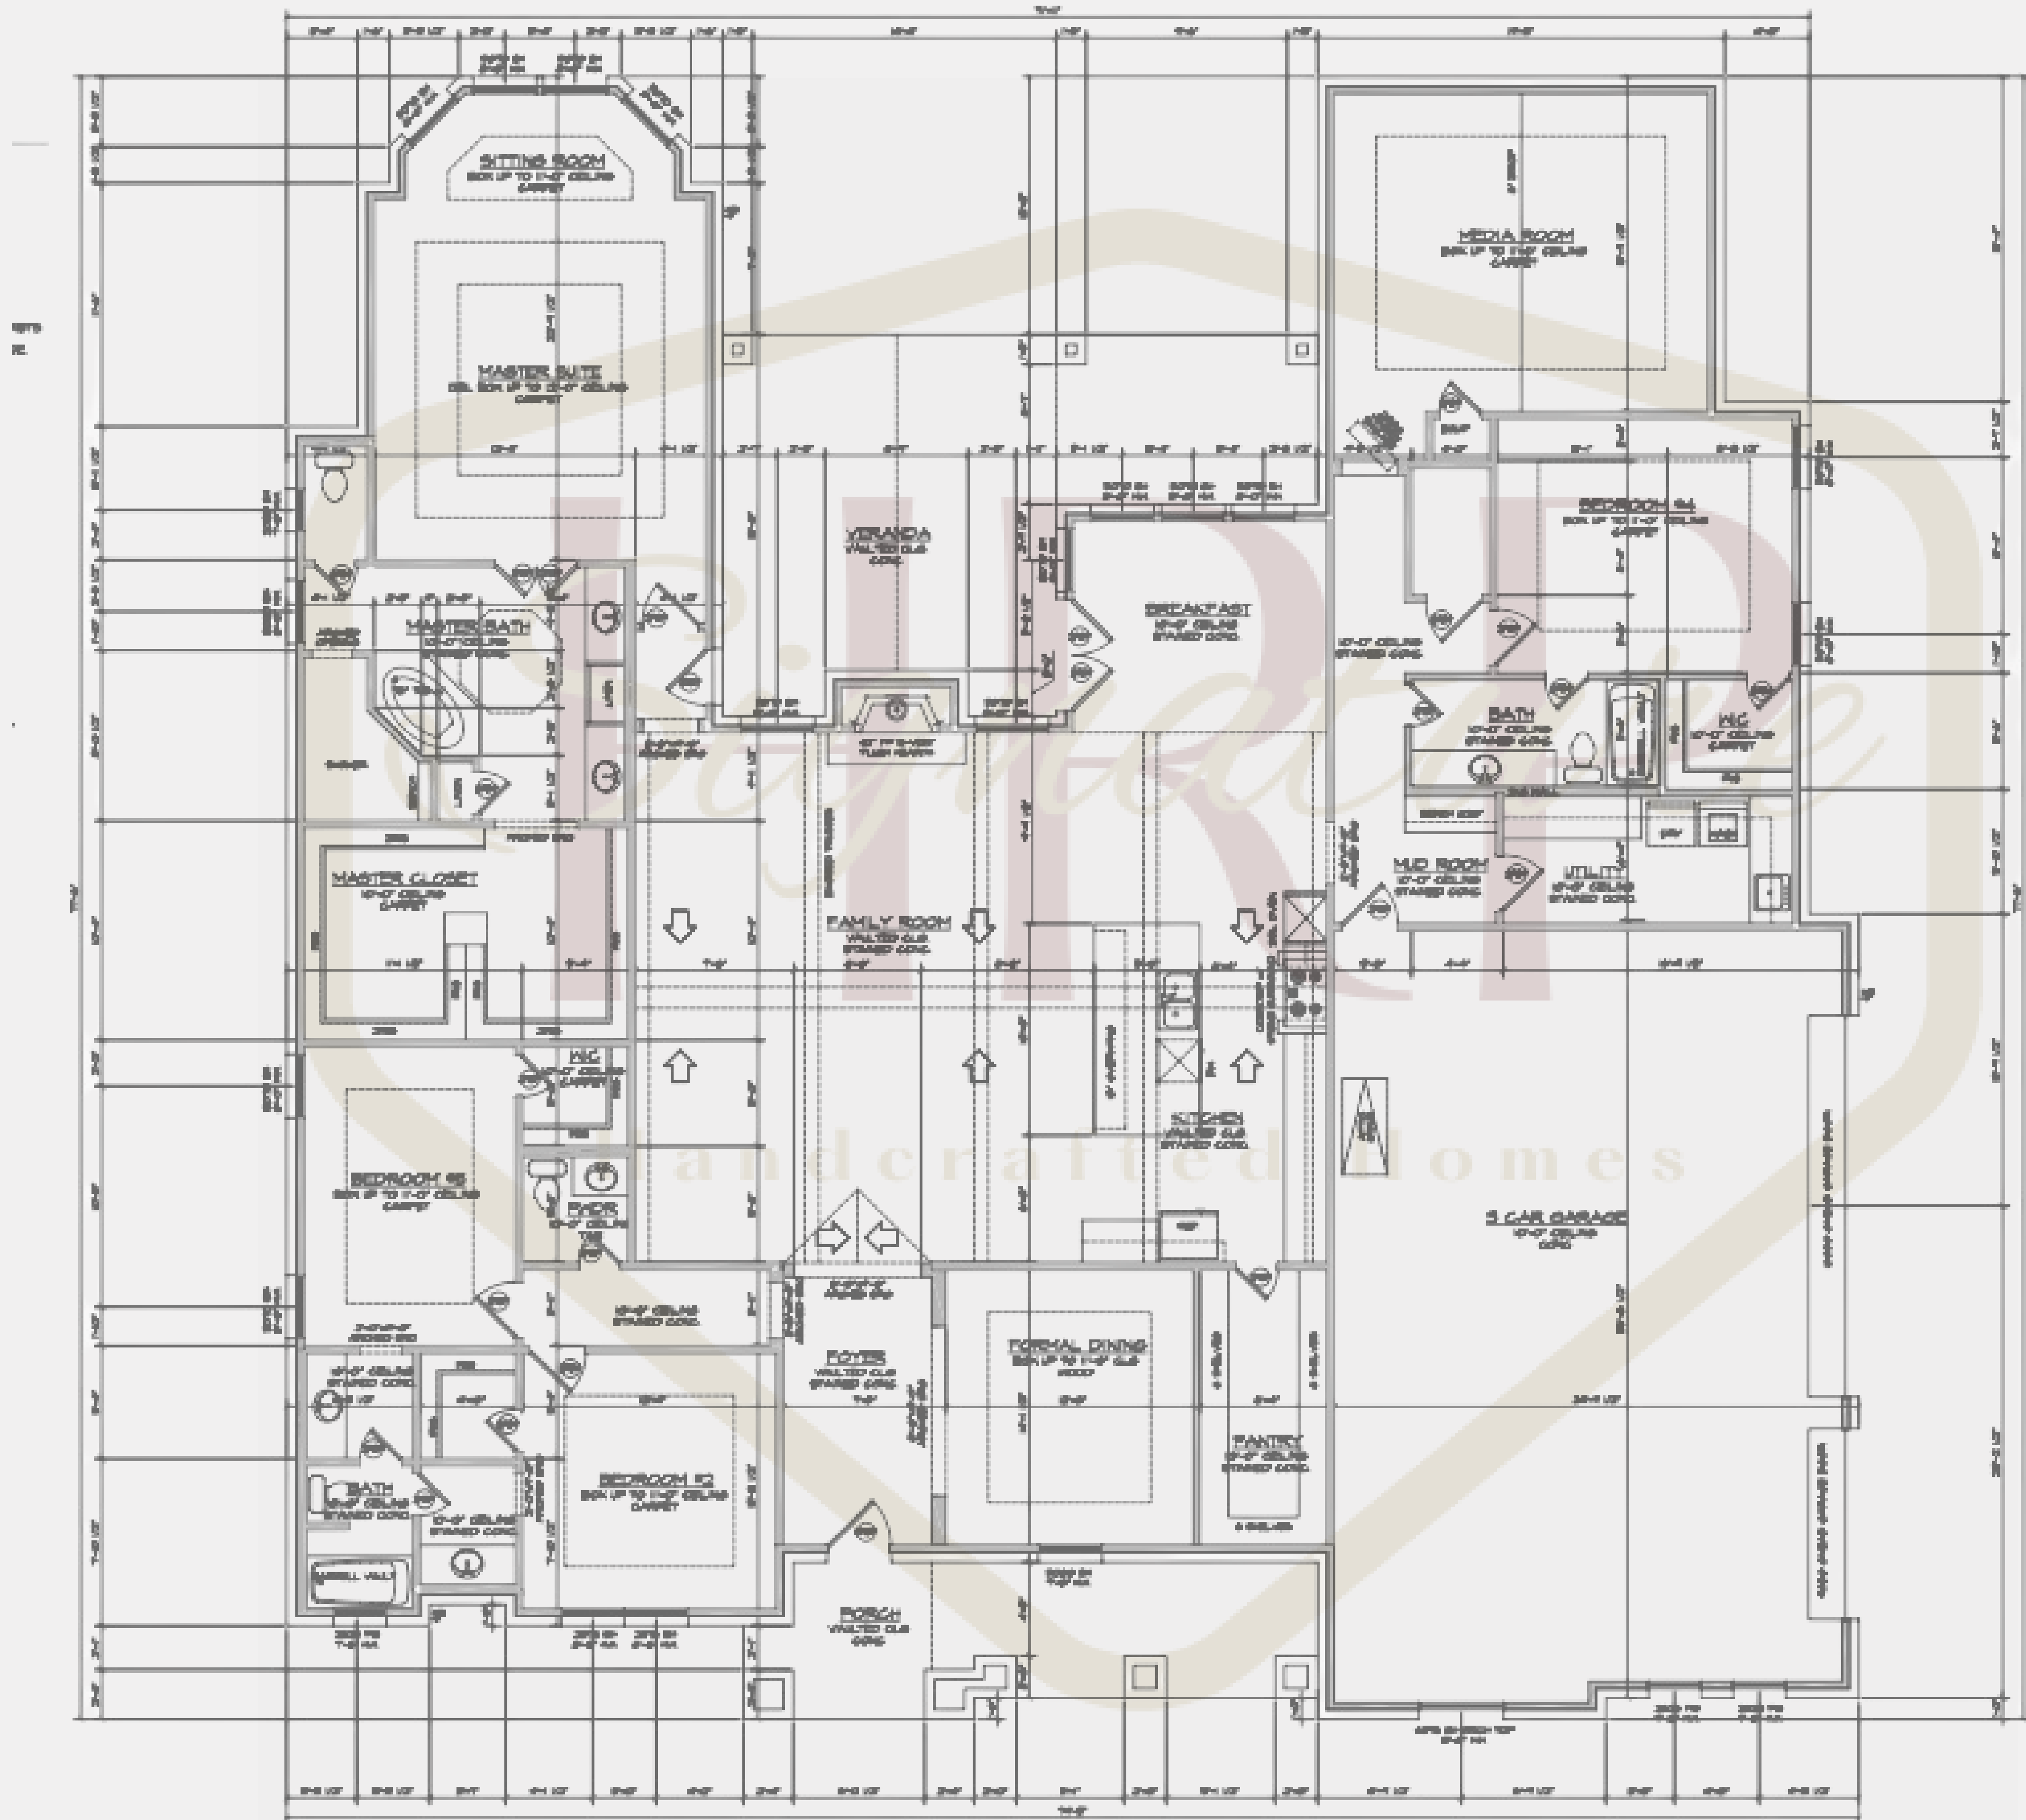

PROJECT/
FLOORPLAN
OVERVIEW (TEMP)

Denali Plan

DATE:

SCALE:

1/4"=1'

SHEET:

PROJECT/
FLOORPLAN
OVERVIEW (TEMP)

Denali Plan

DATE:

SCALE:

1/4"=1'

SHEET: