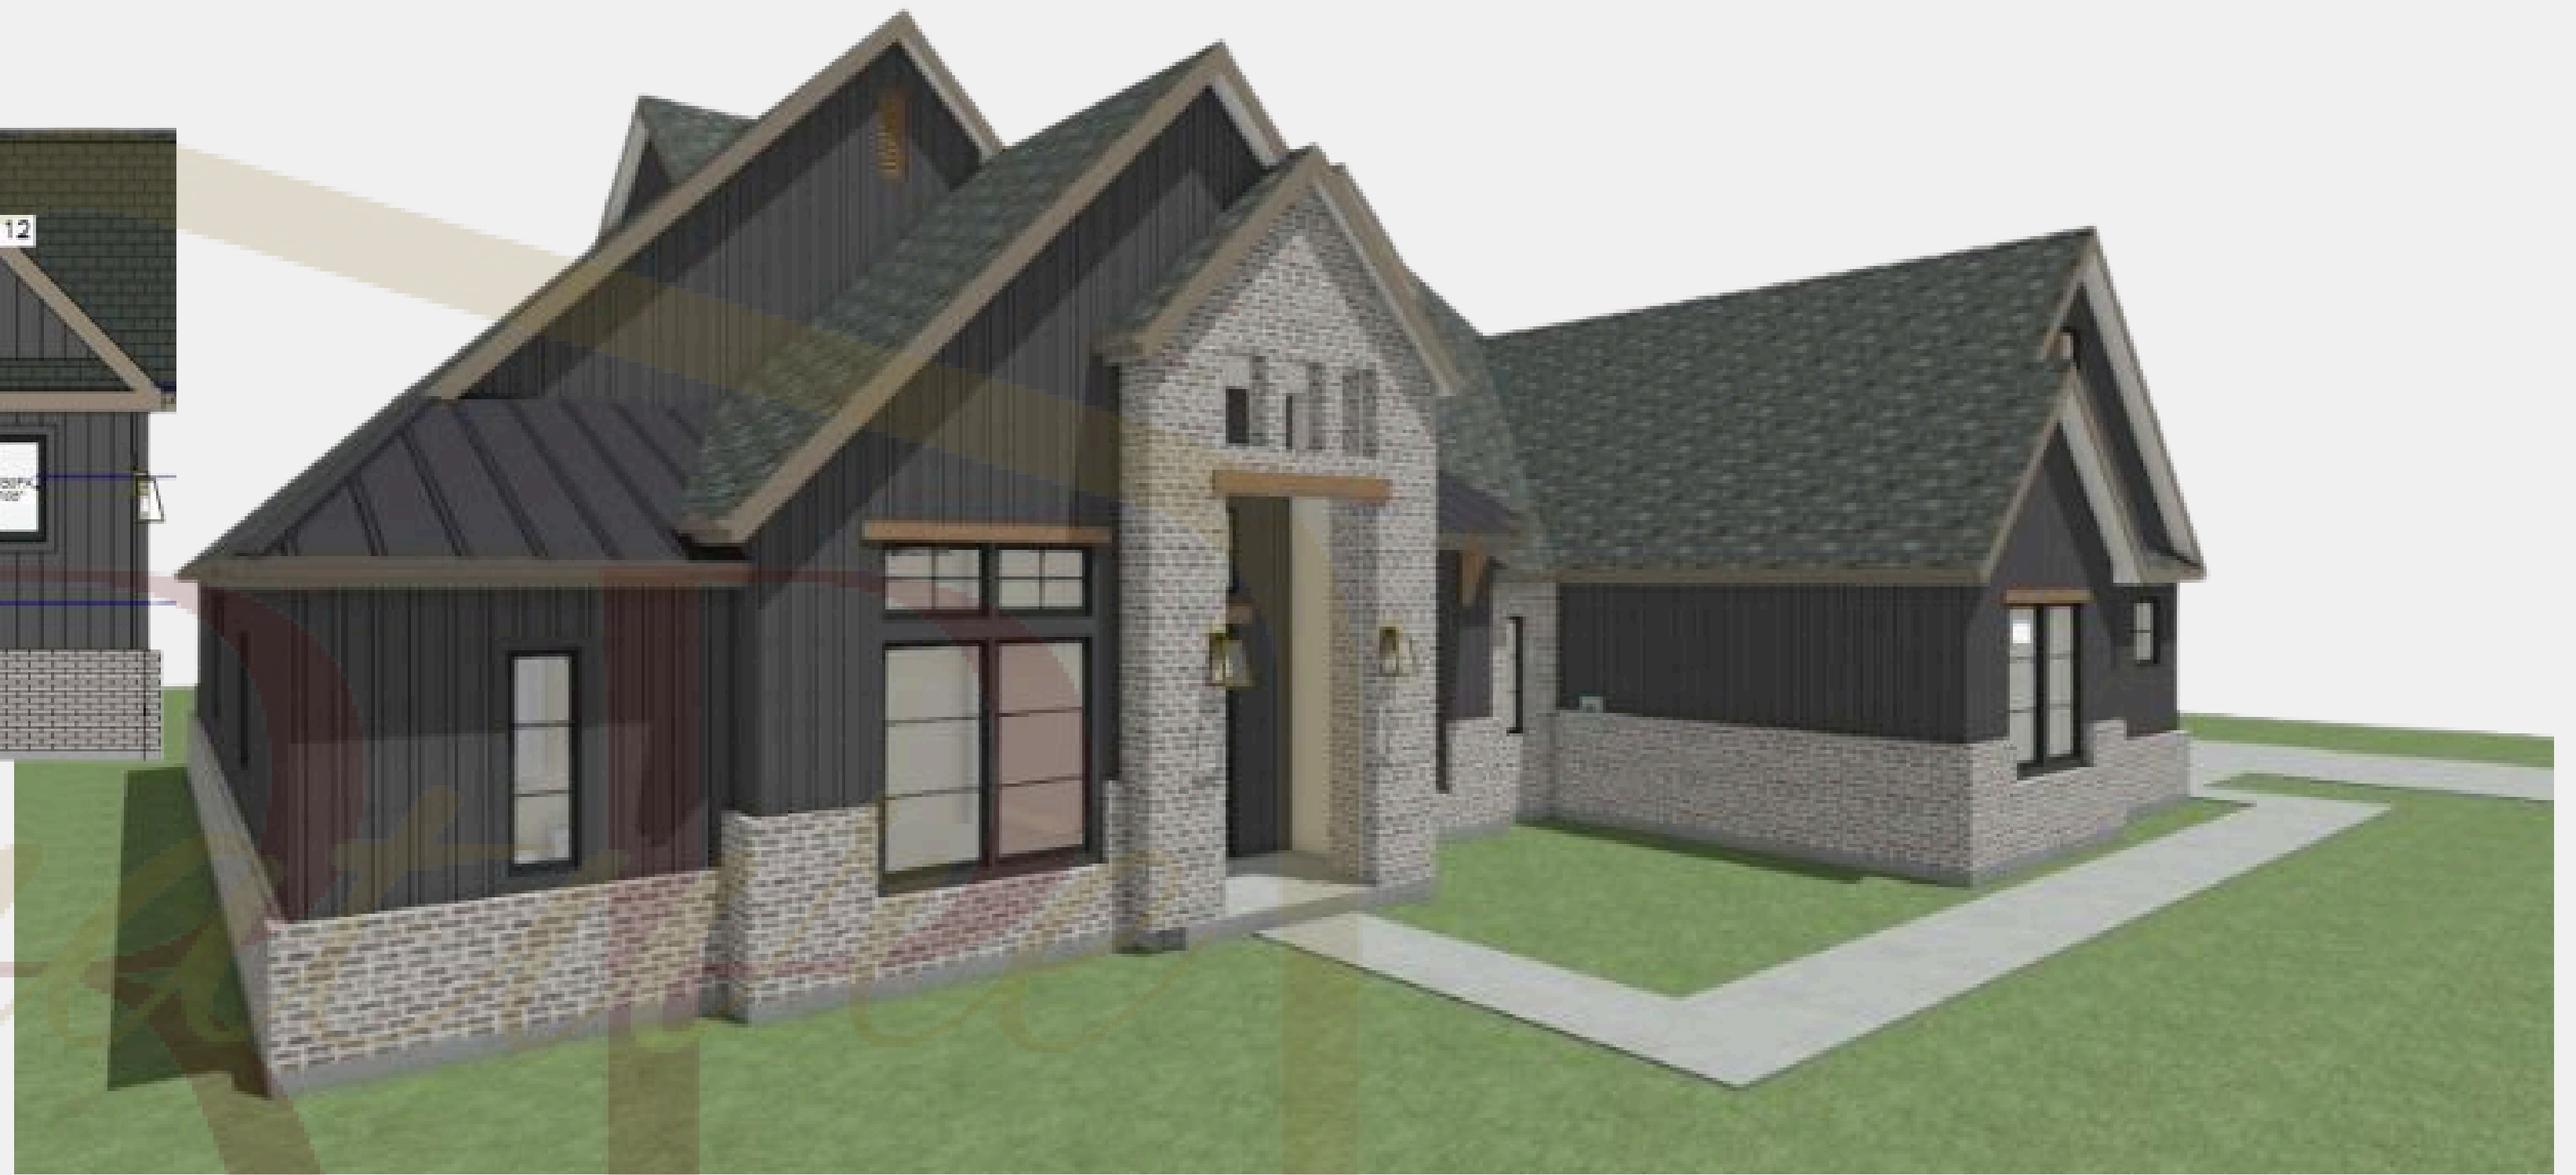

Conditioned Sq Ft.- 2780
Garage Sq Ft.- 934
Patio and Porch Sq Ft.- 448
Total Underroof- 4161

PROJECT/
 FLOORPLAN
 OVERVIEW (TEMP)

Oak Plan

DATE:
 SCALE:
 1/4"=1'
 SHEET:

PROJECT/
FLOORPLAN
OVERVIEW (TEMP)

Signature
Handcrafted Homes

Oak Plan

Conditioned Sq Ft.- 2780
Garage Sq Ft.- 934
Patio and Porch Sq Ft.- 448
Total Underroof- 4161

DATE:
 SCALE:
 1/4"=1'
 SHEET: