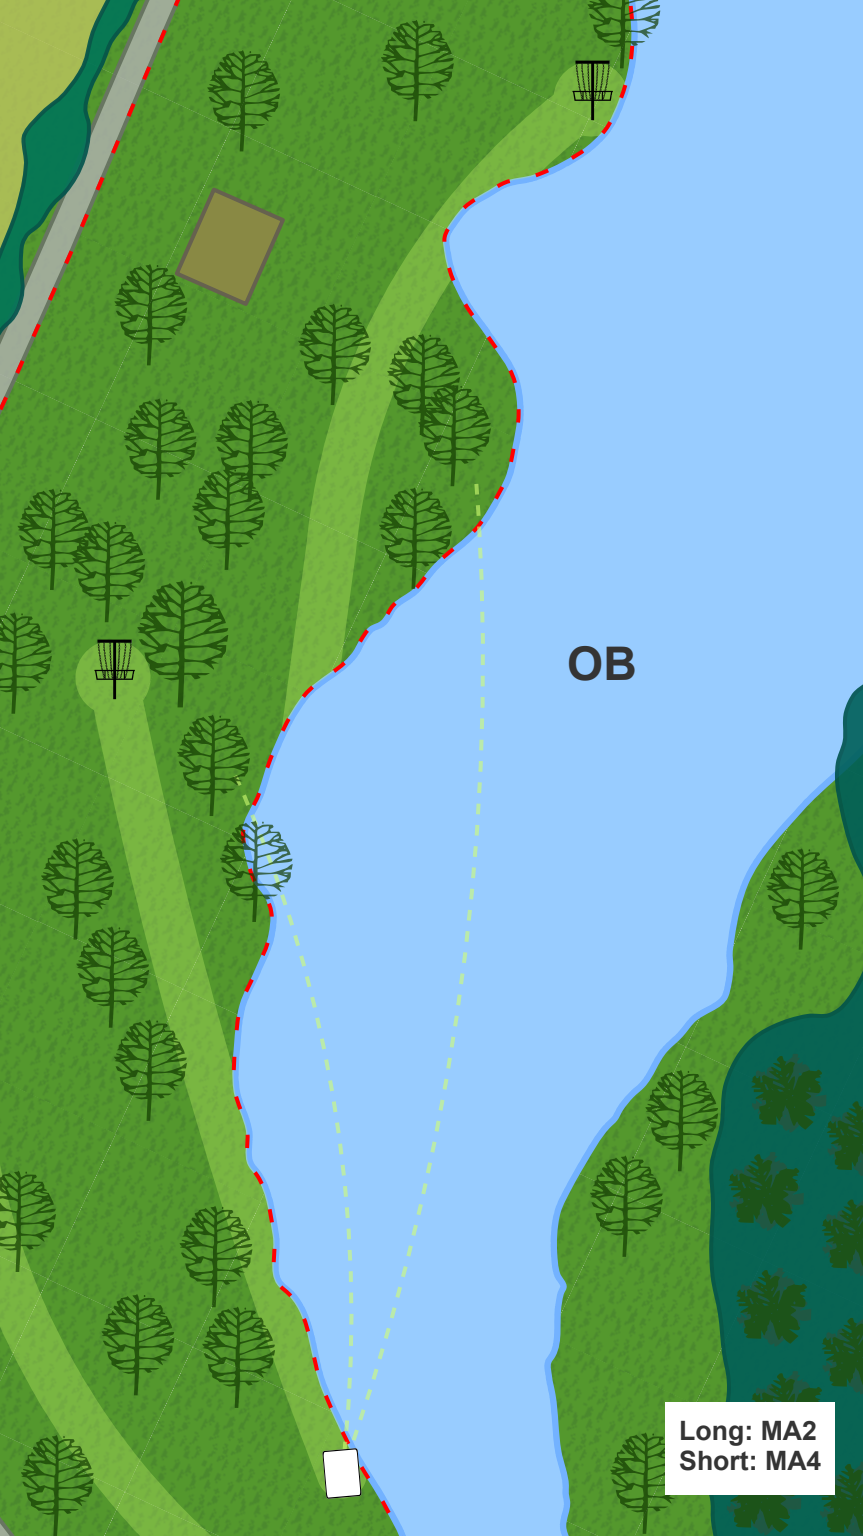

Par 4
475 ft

Surrounded by
water in the
lake is OB.
Creek is casual.

Kennel Lake

5

Par 3
349 ft

Surrounded by water in the lake is OB. In buildings or on top of buildings are OB. Beach area is OB. Creek is casual.

On or over
pavement is
OB.

Kennel Lake

17

OB

Par 4

Short 303 ft
Long 573 ft

On or over
pavement to the
left is OB.
Surrounded by
water is OB.

Long: MA2
Short: MA4

Kennel Lake

18

Par 4

Short 237 ft
Long 515 ft

OB

On or over pavement to the left is OB.
Surrounded by water is OB.
Boat docking area is OB.

Long: MA2
Short: MA4

Legend

Tee

Basket

- - Out of Bounds

150 Distance From Tee

25 Distance To Hole