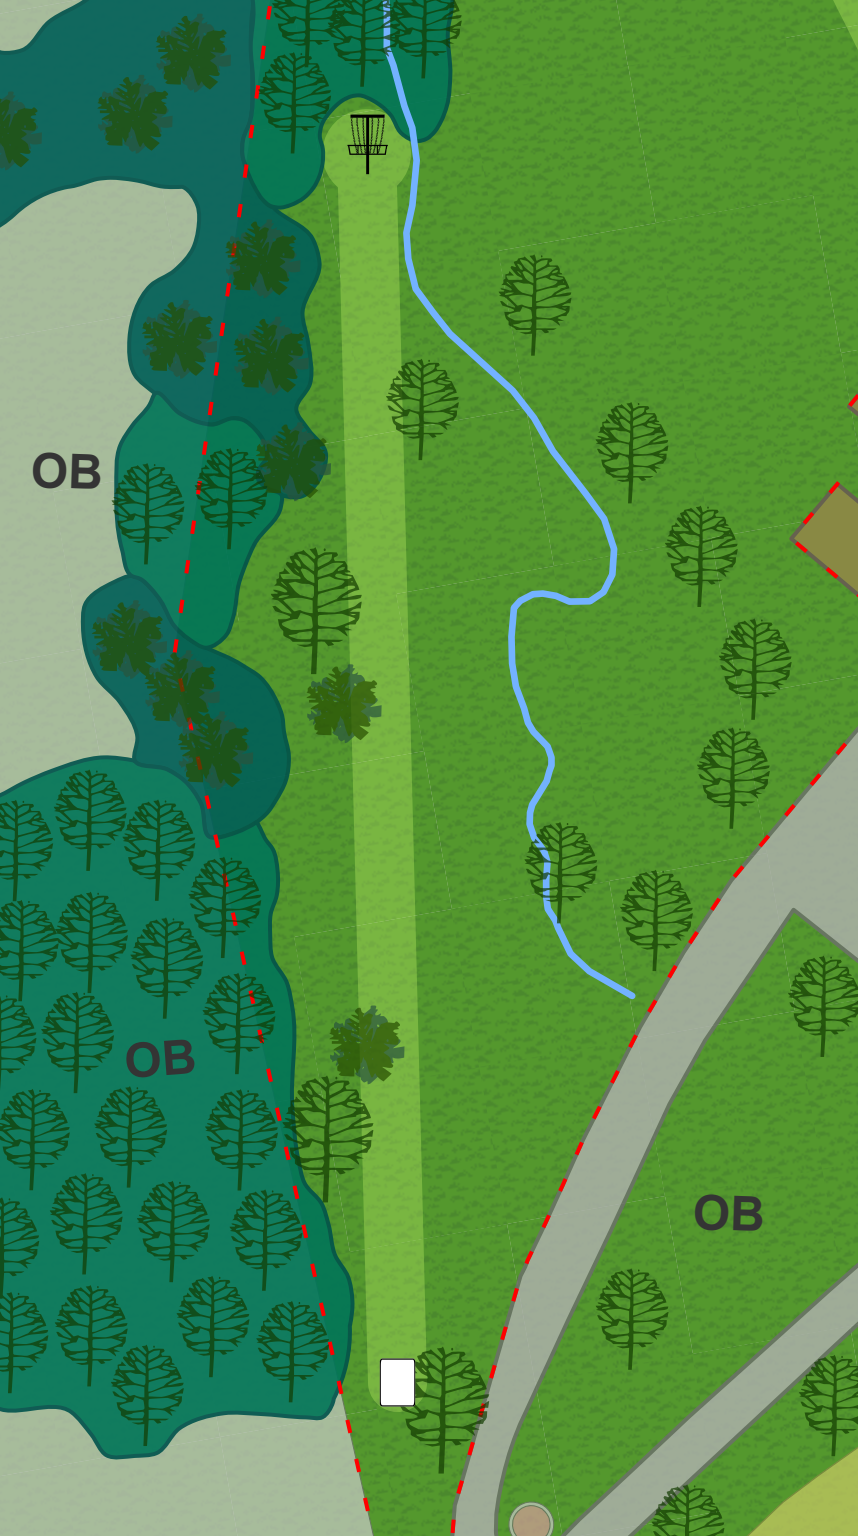

Kennel Lake

Disc Golf Course

Kennel Lake

1

Par 3
405 ft

Residential area to the left is OB. On or over parking lot/drive to the right is OB. In buildings or on top of buildings are OB. Creek is casual.

**Kennel
Lake**

2

**Par 3
271 ft**

Kennel Lake

3

Par 3
256 ft

Creek is casual.

Kennel Lake

4

Par 4
475 ft

Surrounded by
water in the
lake is OB.
Creek is casual.

Kennel Lake

5

Par 3
349 ft

Surrounded by water in the lake is OB. In buildings or on top of buildings are OB. Beach area is OB. Creek is casual.

Kennel Lake

18

Par 4

Short 237 ft
Long 515 ft

OB

On or over pavement to the left is OB.
Surrounded by water is OB.
Boat docking area is OB.

Long: MA2
Short: MA4

Legend