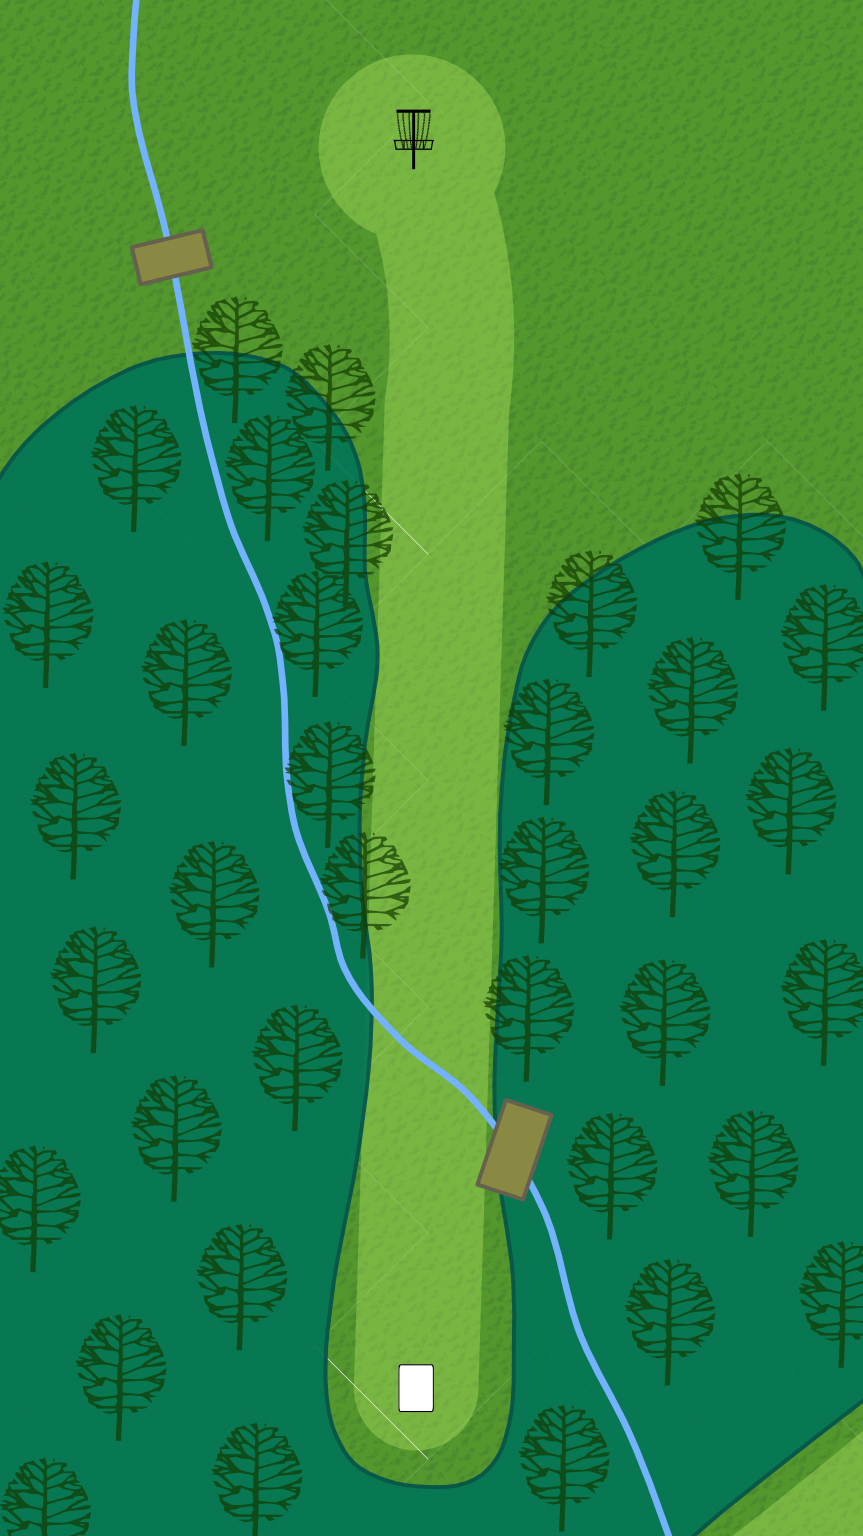

Kennel Lake

Disc Golf Course

Kennel Lake

1

Par 3
405 ft

Residential area to the left is OB. On or over parking lot/drive to the right is OB. In buildings or on top of buildings are OB. Creek is casual.

**Kennel
Lake**

Par 4
475 ft

Surrounded by
water in the
lake is OB.
Creek is casual.

Kennel Lake

5

Par 3
349 ft

Surrounded by water in the lake is OB. In buildings or on top of buildings are OB. Beach area is OB. Creek is casual.

OB

Kennel Lake

6

Par 3
387 ft

Kennel Lake

7

Par 4
505 ft

Creek is casual.

Kennel Lake

8

Par 3
210 ft

Creek is casual.

**Kennel
Lake**

9

**Par 3
353 ft**

Kennel Lake