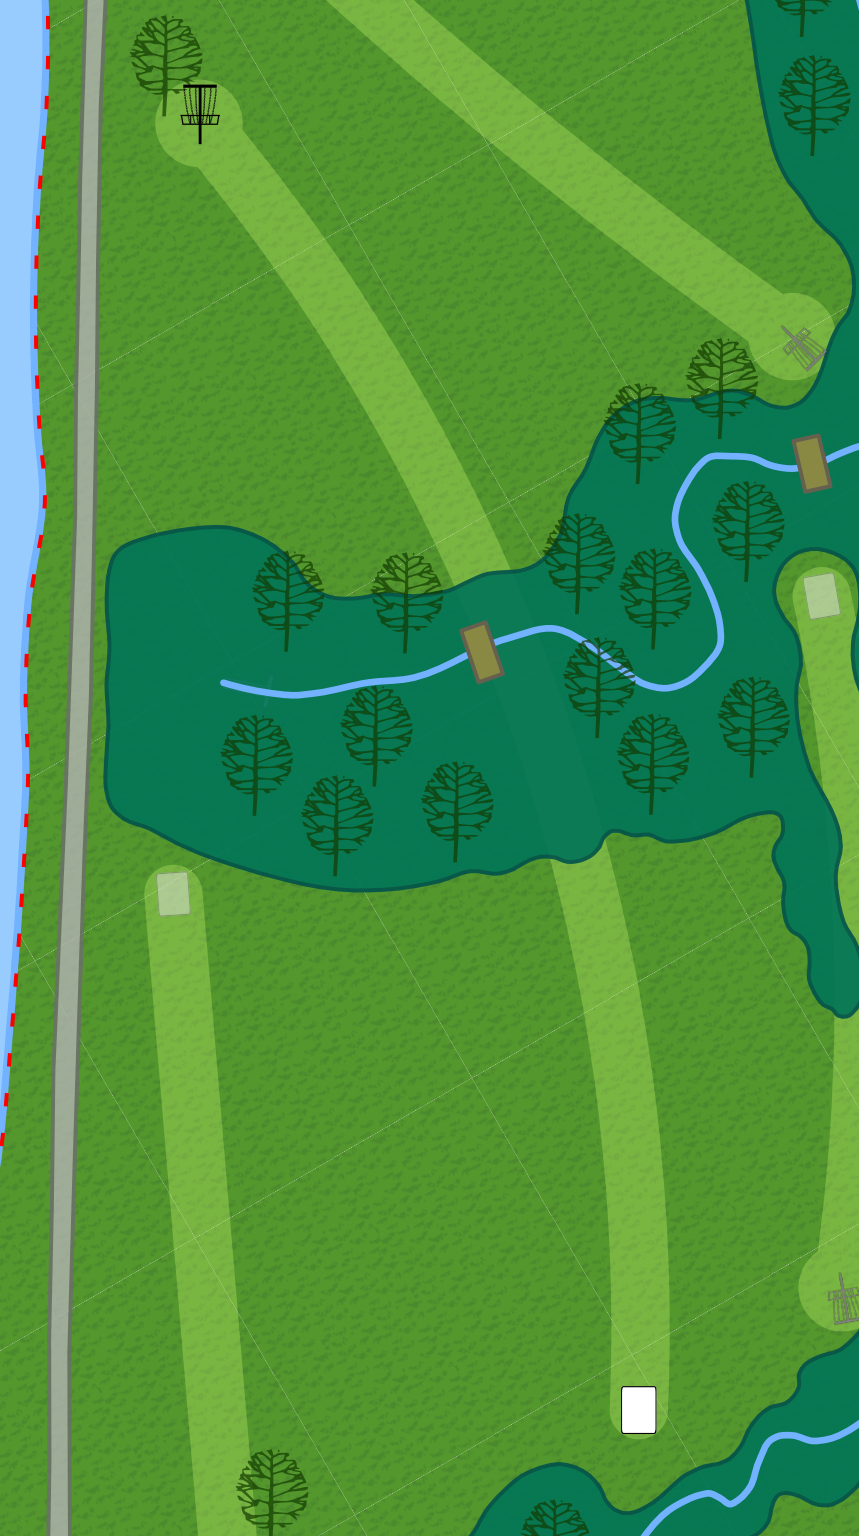

Kennel Lake

Disc Golf Course

Kennel Lake

1

Par 3
405 ft

Residential area to the left is OB. On or over parking lot/drive to the right is OB. In buildings or on top of buildings are OB. Creek is casual.

**Kennel
Lake**

2

**Par 3
271 ft**

Kennel Lake

3

Par 3
256 ft

Creek is casual.

Kennel Lake

4

Par 4
475 ft

Surrounded by
water in the
lake is OB.
Creek is casual.

Kennel Lake

5

Par 3
349 ft

Surrounded by water in the lake is OB. In buildings or on top of buildings are OB. Beach area is OB. Creek is casual.

OB

Kennel Lake

6

Par 3
387 ft

Kennel Lake

7

Par 4
505 ft

Creek is casual.