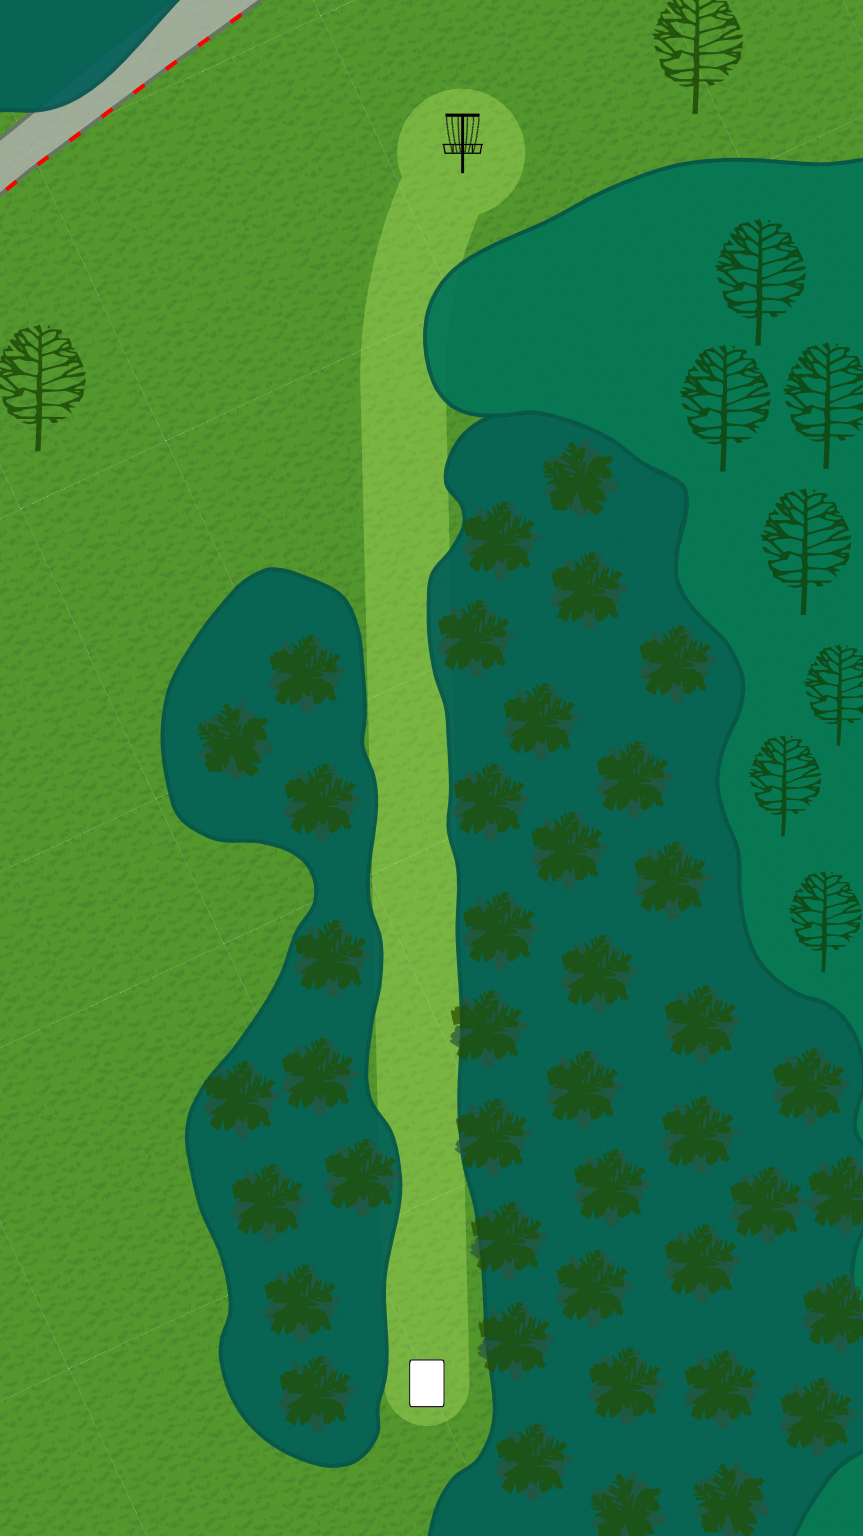

Kennel Lake

13

Par 3
286 ft

On or over
pavement long
of the basket is
OB.