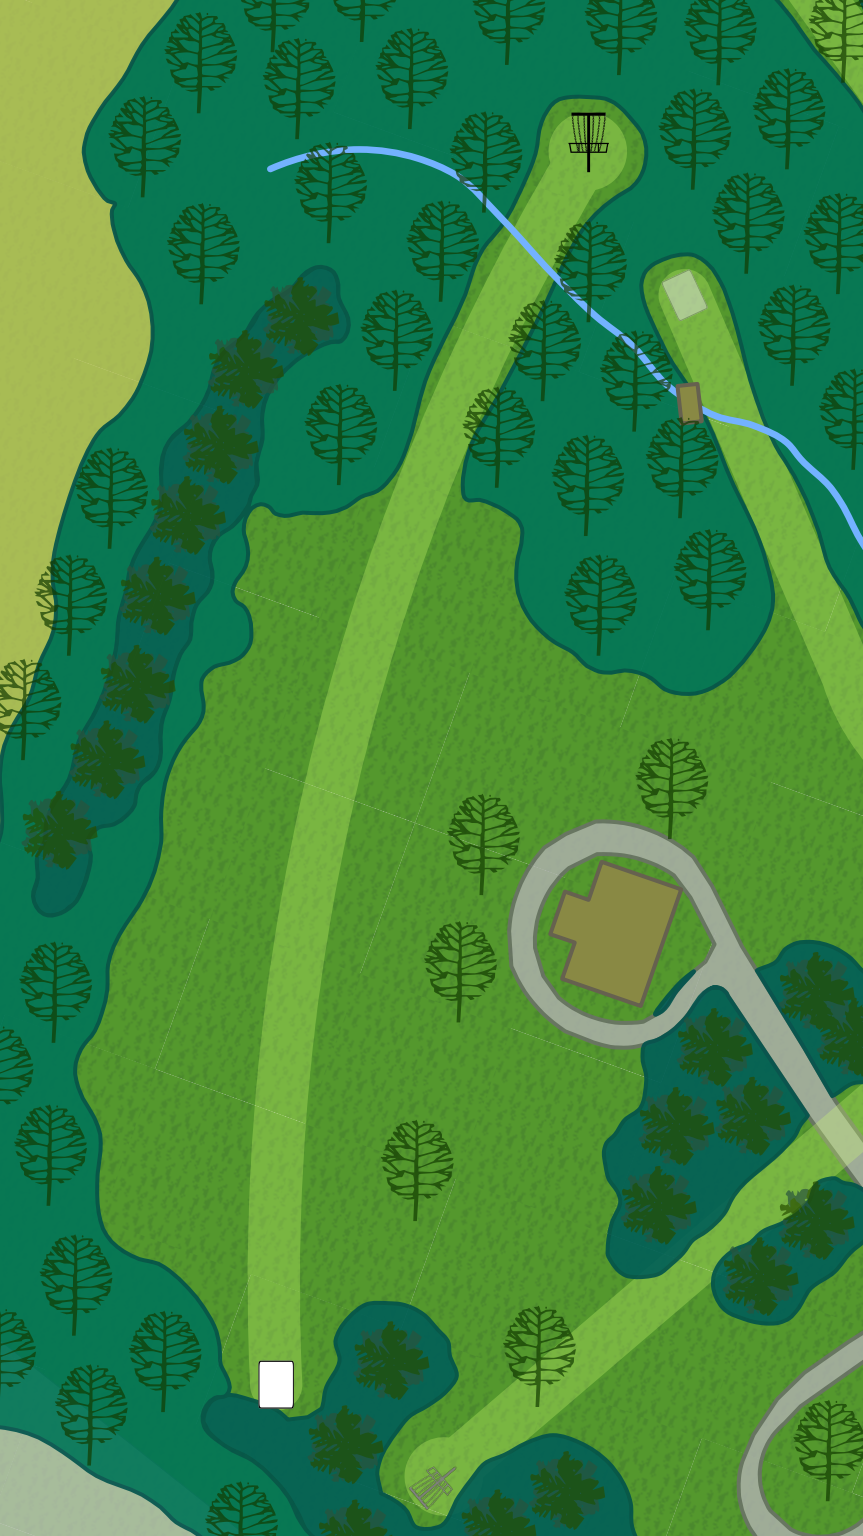

Kennel Lake

Disc Golf Course

Kennel Lake

1

Par 3
405 ft

Residential area to the left is OB. On or over parking lot/drive to the right is OB. In buildings or on top of buildings are OB. Creek is casual.

**Kennel
Lake**

2

**Par 3
271 ft**

Kennel Lake

3

Par 3
256 ft

Creek is casual.

Kennel Lake

4

Par 4
475 ft

Surrounded by
water in the
lake is OB.
Creek is casual.

Kennel Lake

5

Par 3
349 ft

Surrounded by water in the lake is OB. In buildings or on top of buildings are OB. Beach area is OB. Creek is casual.

OB

Kennel Lake

6

Par 3
387 ft

Kennel Lake

7

Par 4
505 ft

Creek is casual.