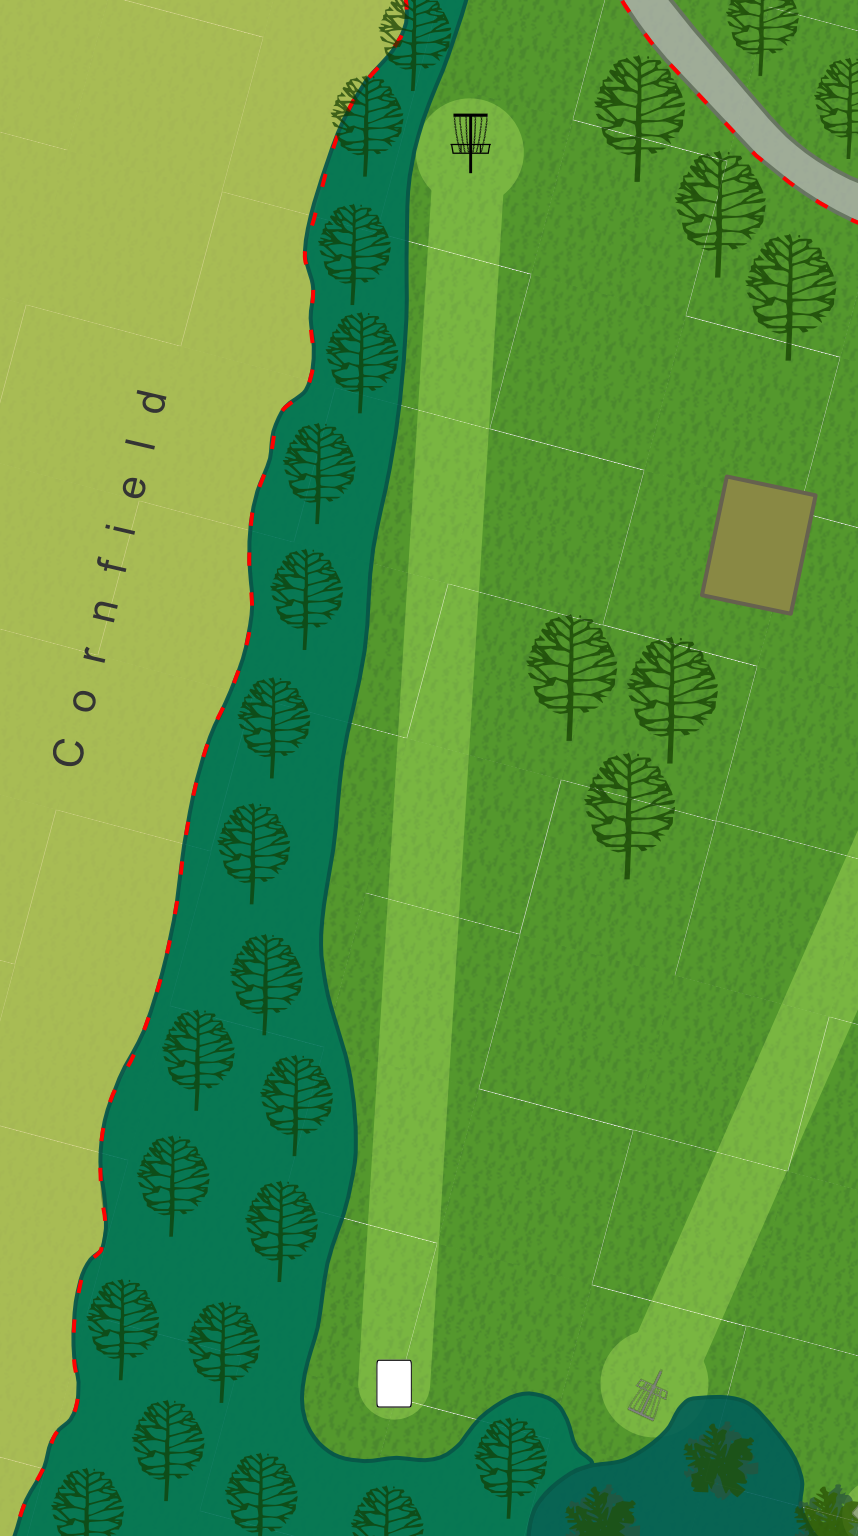

Kennel Lake

10

Par 3
325 ft

In field to the left off of park property is OB. On or over pavement long of the basket is OB.