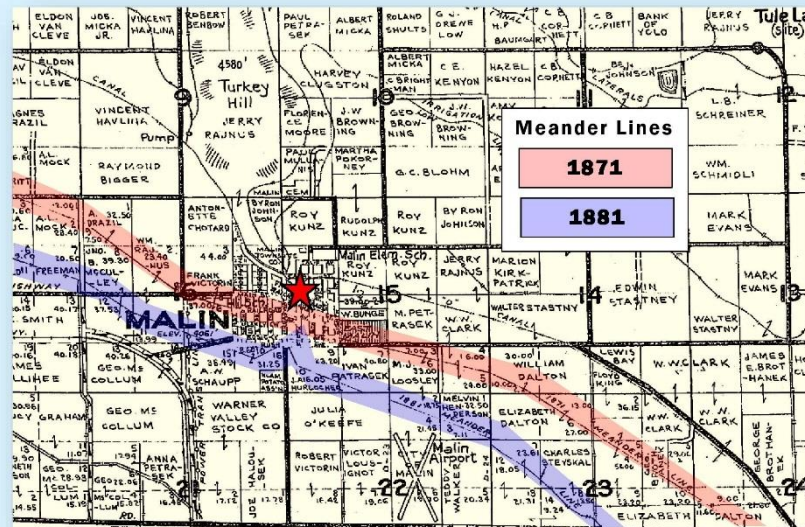

# Tule Lake Meander Lines

1871

1881

STATE OF CALIFORNIA

Metskers Map, 1961