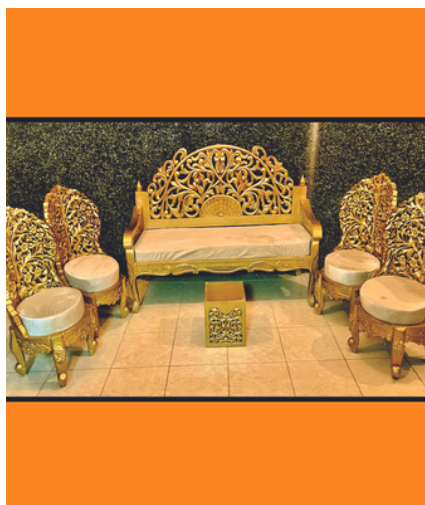

\$450.00

MFS-116

Mandap Furniture Set, Includes 2 big chairs for Bride and Groom, 4 small chairs for parents, 1 Fire Pit, 2 Bajots

\$450.00

MFS-117

Mandap Furniture Set, Includes 2 big chairs for Bride and Groom, 4 small chairs for parents, 1 Fire Pit, 2 Bajots