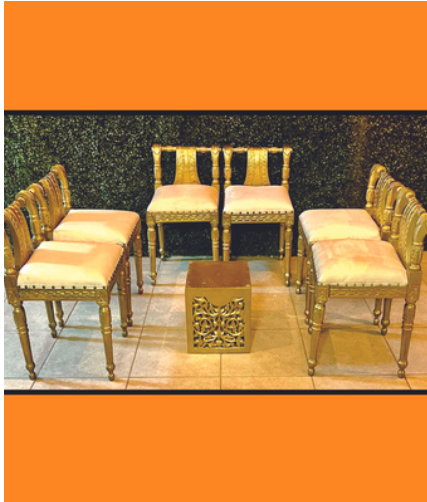

\$450.00

MFS-112

Mandap Furniture Set, Includes 2 big chairs for Bride and Groom, 4 small chairs for parents, 1 Fire Pit, 2 Bajots

\$450.00

MFS-113

Mandap Furniture Set, Includes 2 big chairs for Bride and Groom, 4 small chairs for parents, 1 Fire Pit, 2 Bajots