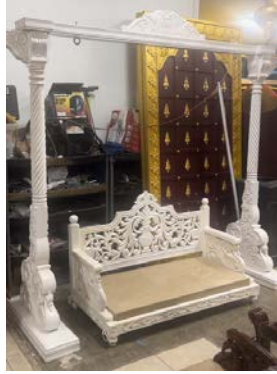

\$250.00 each

SPP=112

8 feet high SITAR prop
Available - 2

\$550.00 each

SWG-101

WHITE SWING STYLE A

\$450.00

SWG-102