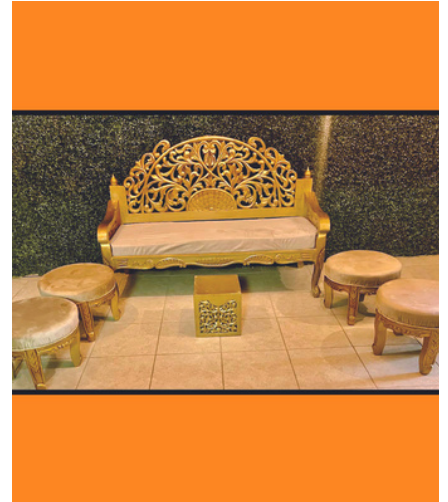

\$450.00

MFS-114

Mandap Furniture Set, Includes 2 big chairs for Bride and Groom, 4 small chairs for parents, 1 Fire Pit, 2 Bajots

\$450.00

MFS-115

Mandap Furniture Set, Includes 2 big chairs for Bride and Groom, 4 small chairs for parents, 1 Fire Pit, 2 Bajots