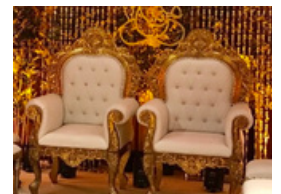

ROYAL CHAIRS
WITH ARMS
Available - 2

$100.00 each