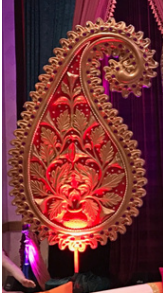

PAI-101

CASHWU PAISLEY COLORED
Available - 2

$125.00 each