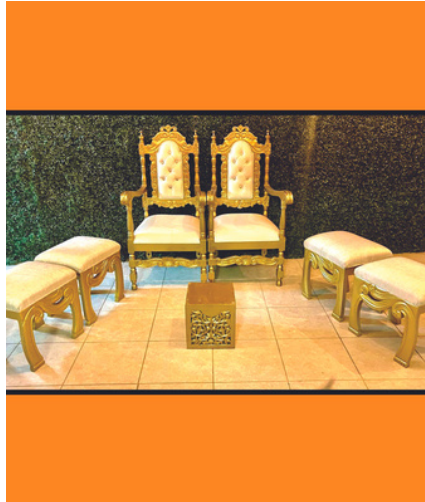

MFS-114

Mandap Furniture Set, Includes 2 big chairs for Bride and Groom, 4 small chairs for parents, 1 Fire Pit, 2 Bajots

$450.00