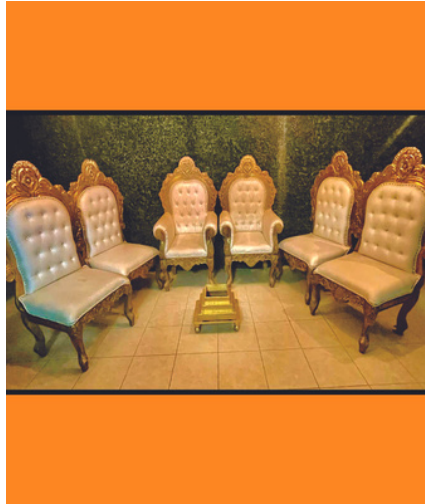

MFS-102

Mandap Furniture Set, Includes 2 big chairs for Bride and Groom, 4 small chairs for parents, 1 Fire Pit, 2 Bajots

$500.00