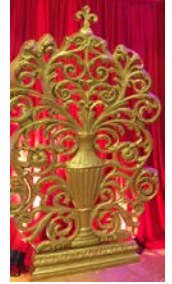

\$250.00 each

PAI-103

GOLD PAISLEY (8' tall)
Available - 2

\$125.00 each

PAI-104

LEAF PAISLEY (8' tall)
Available - 2

\$125.00 each

PIL-101