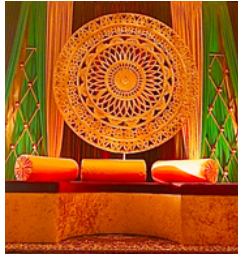

MAT-105

Black Color Basket

\$5.00

PAI-101

CASHWU PAISLEY COLORED
Available - 2

\$125.00 each

PAI-102

ROUND PAISLEY
10 feet diameter
Available - 1