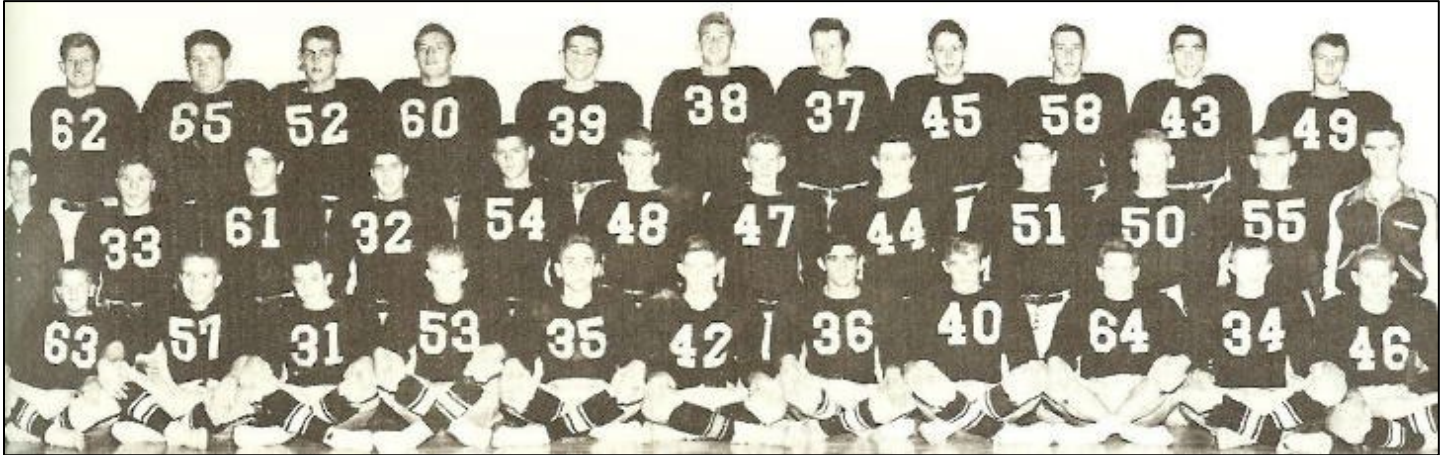

1952

0-10 Record

ROW 1: McCoy, Wright, Heald, McCollam, Sullivan, Conklin, Sharoian, Goodlove, Sourdiff, Lockie, Crook. ROW 2: Dallas Cary, Sass, Dennis Cary, Nickles, F. Teeple, Hutchings, Bowie, Sones, Cain, Runge, Schultz, Townsley. ROW 3: Jim Ashford, Hesse, B. Teeple, Jasper, John Bradley, Hackett, Devol, George Thuenen, Baumbach, Peterson, Rohr.

Miscellaneous Information
<ul style="list-style-type: none"> To date, the '52 season is the only one in the history of BHS that a team went winless