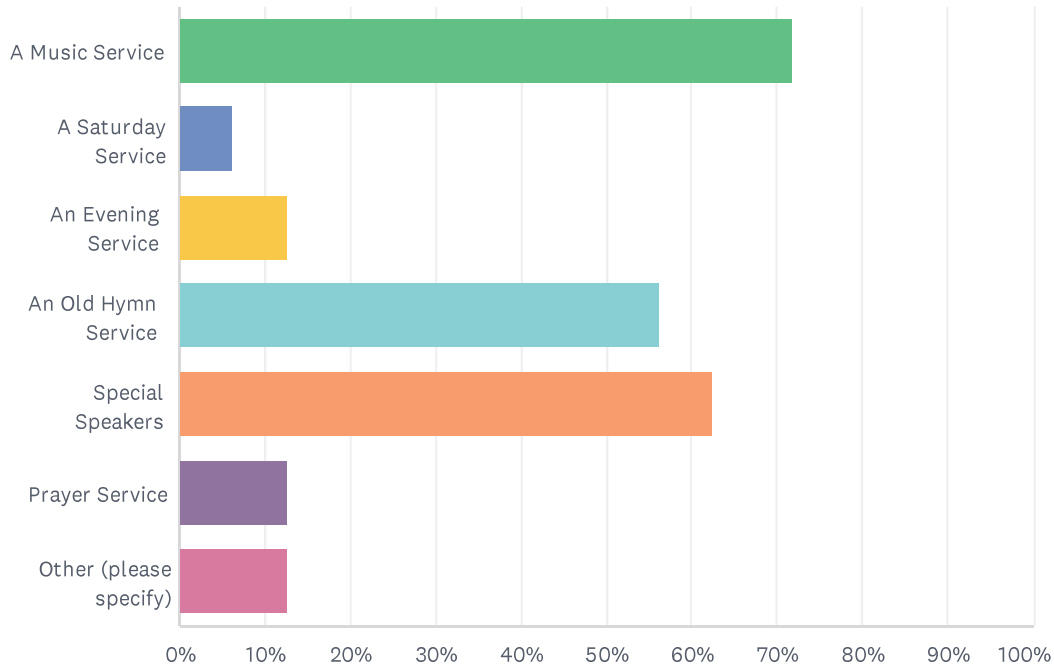

Q8 Are you interested in seeing more variety in worship services? If so, which of the following appeal to you? (Check all that apply)

Answered: 32 Skipped: 4

ANSWER CHOICES	RESPONSES
A Music Service	71.88% 23
A Saturday Service	6.25% 2
An Evening Service	12.50% 4
An Old Hymn Service	56.25% 18
Special Speakers	62.50% 20
Prayer Service	12.50% 4
Other (please specify)	12.50% 4
Total Respondents: 32	

#	OTHER (PLEASE SPECIFY)	DATE
1	Will attend with whatever is available	9/4/2023 4:31 PM
2	congregation picks a favourite hymn, 1 or 2 verses	8/21/2023 3:00 PM
3	a variety in message presentation	8/11/2023 10:52 AM
4	Happy with traditional service	7/31/2023 9:45 AM