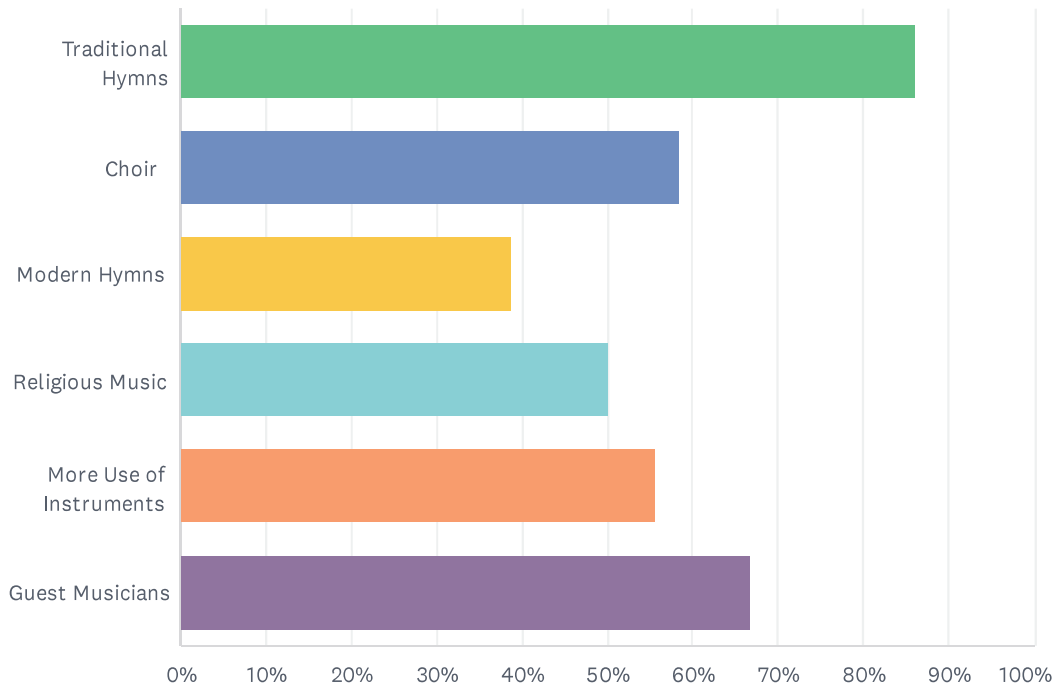

Q1 What are you looking for in a worship leader?

Answered: 36 Skipped: 0

■ Not Import...
 ■ Not Very Im...
 ■ Somewhat I...
 ■ Important
■ Extremely I...

	NOT IMPORTANT AT ALL	NOT VERY IMPORTANT	SOMEWHAT IMPORTANT	IMPORTANT	EXTREMELY IMPORTANT	TOTAL	WEIGHTED AVERAGE
Thought provoking sermons	0.00% 0	0.00% 0	22.22% 8	61.11% 22	16.67% 6	36	3.94
Biblical references	0.00% 0	0.00% 0	45.71% 16	45.71% 16	8.57% 3	35	3.63
Someone who can relate to all ages	0.00% 0	0.00% 0	5.71% 2	45.71% 16	48.57% 17	35	4.43
Creative worship	5.71% 2	8.57% 3	22.86% 8	34.29% 12	28.57% 10	35	3.71

Q2 How important are the following to you?

Answered: 36 Skipped: 0

	NOT IMPORTANT AT ALL	NOT VERY IMPORTANT	SOMEWHAT IMPORTANT	IMPORTANT	VERY IMPORTANT	TOTAL	WEIGHTED AVERAGE
Pastoral Guidance	2.94% 1	5.88% 2	32.35% 11	38.24% 13	20.59% 7	34	3.68
Community Outreach and Involvement	2.86% 1	0.00% 0	22.86% 8	37.14% 13	37.14% 13	35	4.06
Ecumenical Outreach and Collaboration	8.57% 3	2.86% 1	40.00% 14	34.29% 12	14.29% 5	35	3.43
Youth Programs (12-18)	0.00% 0	2.78% 1	25.00% 9	38.89% 14	33.33% 12	36	4.03
Sunday School Program	0.00% 0	0.00% 0	8.33% 3	41.67% 15	50.00% 18	36	4.42
Worship Services	0.00% 0	0.00% 0	8.33% 3	33.33% 12	58.33% 21	36	4.50
Music	0.00% 0	0.00% 0	2.78% 1	38.89% 14	58.33% 21	36	4.56

Q3 What would you like to see from our Music program? (Check all that apply)

Answered: 36 Skipped: 0

ANSWER CHOICES	RESPONSES	
Traditional Hymns	86.11%	31
Choir	58.33%	21
Modern Hymns	38.89%	14
Religious Music	50.00%	18
More Use of Instruments	55.56%	20
Guest Musicians	66.67%	24
Total Respondents: 36		