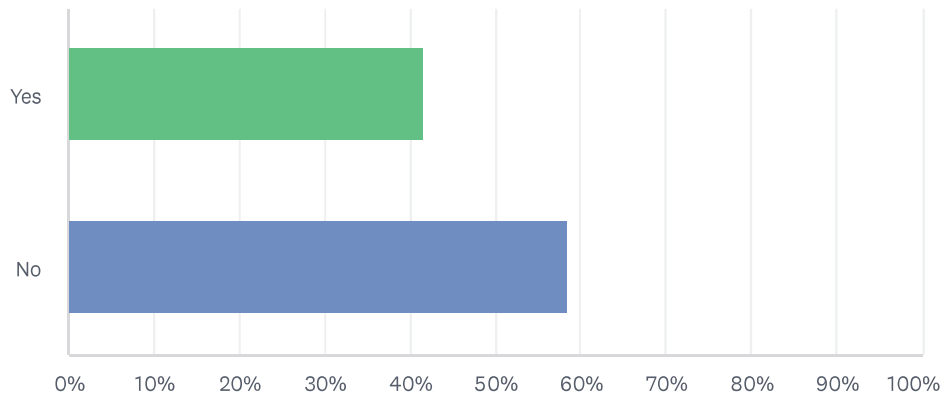

Q4 Have you watched any of our services online?

Answered: 36 Skipped: 0

ANSWER CHOICES	RESPONSES	
Yes	55.56%	20
No	44.44%	16
TOTAL		36

Q5 Would you be interested in watching any services online in the future?

Answered: 36 Skipped: 0

ANSWER CHOICES	RESPONSES	
Yes	41.67%	15
No	58.33%	21
TOTAL		36

Q6 How important is small group ministry to you? (ie. Bible Study, UCW, Men's Ministry, etc.)

Answered: 36 Skipped: 0