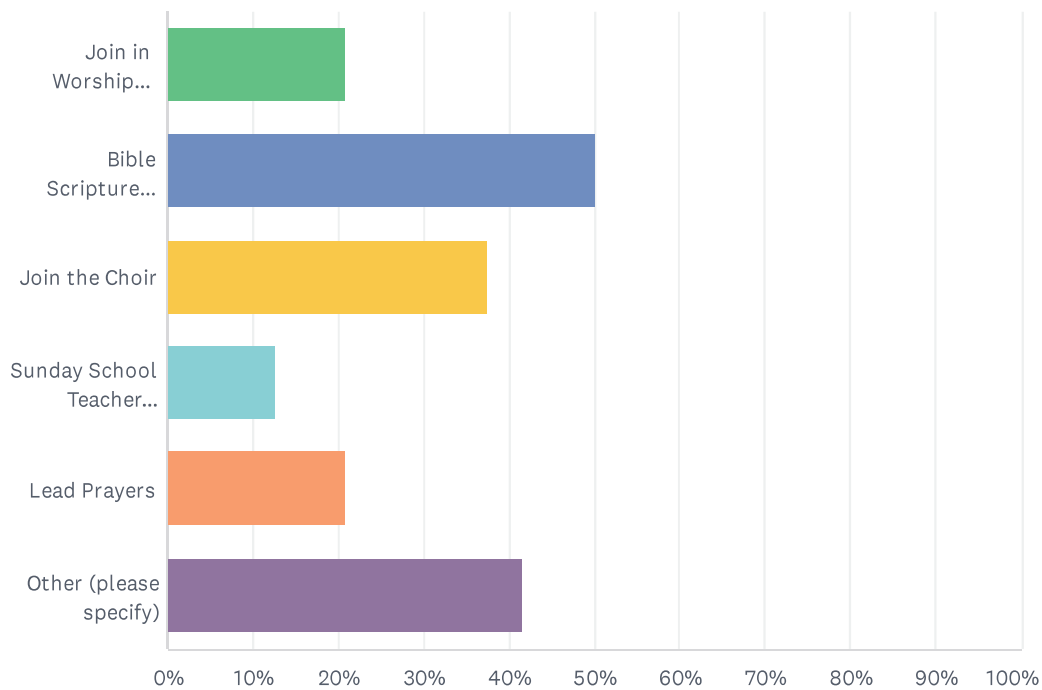

Q7 How can you help in worship life at BSA? (Check all that apply)

Answered: 24 Skipped: 12

ANSWER CHOICES	RESPONSES
Join in Worship Planning	20.83% 5
Bible Scripture Reader	50.00% 12
Join the Choir	37.50% 9
Sunday School Teacher Substitute	12.50% 3
Lead Prayers	20.83% 5
Other (please specify)	41.67% 10
Total Respondents: 24	

#	OTHER (PLEASE SPECIFY)	DATE
1	Just like to listen and watch others	9/4/2023 4:31 PM
2	greeters	8/24/2023 11:03 AM
3	Elder, and helping at coffee hour	8/21/2023 3:00 PM
4	Lead Worship	8/17/2023 12:07 PM
5	behind the scene	8/14/2023 10:22 AM
6	A/V volunteer	8/4/2023 11:27 AM
7	None of the above	7/31/2023 9:45 AM
8	Already assisting in several area, always available for extras.	7/28/2023 4:07 PM