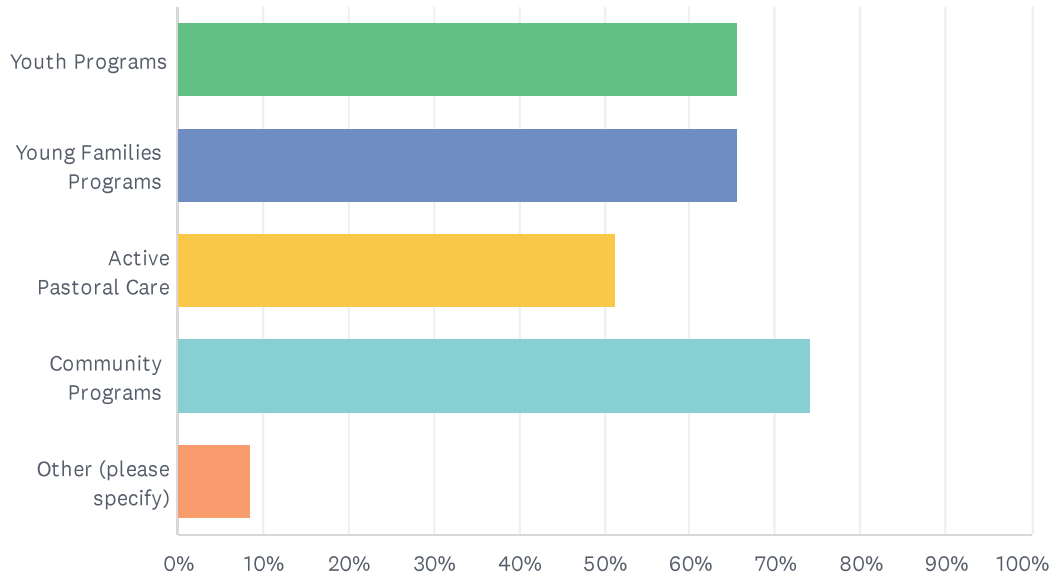

Q9 What programs do you think will grow the church? (Check all that apply)

Answered: 35 Skipped: 1

ANSWER CHOICES	RESPONSES
Youth Programs	65.71% 23
Young Families Programs	65.71% 23
Active Pastoral Care	51.43% 18
Community Programs	74.29% 26
Other (please specify)	8.57% 3
Total Respondents: 35	

#	OTHER (PLEASE SPECIFY)	DATE
1	Shut down sports & shopping on Sunday	9/4/2023 4:31 PM
2	Specialized services for seniors	8/15/2023 8:56 AM
3	more ideas like birdhouse or toy building - many young people from the community took part	8/11/2023 10:52 AM