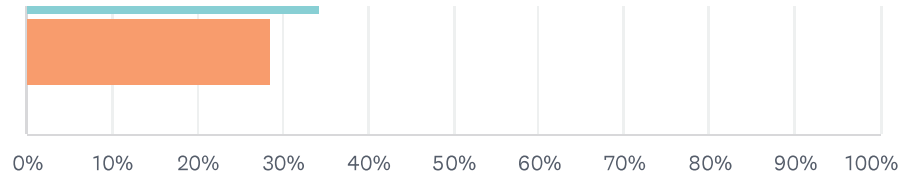

Q1 What are you looking for in a worship leader?

Answered: 36 Skipped: 0

■ Not Import...
 ■ Not Very Im...
 ■ Somewhat I...
 ■ Important
■ Extremely I...

	NOT IMPORTANT AT ALL	NOT VERY IMPORTANT	SOMEWHAT IMPORTANT	IMPORTANT	EXTREMELY IMPORTANT	TOTAL	WEIGHTED AVERAGE
Thought provoking sermons	0.00% 0	0.00% 0	22.22% 8	61.11% 22	16.67% 6	36	3.94
Biblical references	0.00% 0	0.00% 0	45.71% 16	45.71% 16	8.57% 3	35	3.63
Someone who can relate to all ages	0.00% 0	0.00% 0	5.71% 2	45.71% 16	48.57% 17	35	4.43
Creative worship	5.71% 2	8.57% 3	22.86% 8	34.29% 12	28.57% 10	35	3.71

Q2 How important are the following to you?

Answered: 36 Skipped: 0

	NOT IMPORTANT AT ALL	NOT VERY IMPORTANT	SOMEWHAT IMPORTANT	IMPORTANT	VERY IMPORTANT	TOTAL	WEIGHTED AVERAGE
Pastoral Guidance	2.94% 1	5.88% 2	32.35% 11	38.24% 13	20.59% 7	34	3.68
Community Outreach and Involvement	2.86% 1	0.00% 0	22.86% 8	37.14% 13	37.14% 13	35	4.06
Ecumenical Outreach and Collaboration	8.57% 3	2.86% 1	40.00% 14	34.29% 12	14.29% 5	35	3.43
Youth Programs (12-18)	0.00% 0	2.78% 1	25.00% 9	38.89% 14	33.33% 12	36	4.03
Sunday School Program	0.00% 0	0.00% 0	8.33% 3	41.67% 15	50.00% 18	36	4.42
Worship Services	0.00% 0	0.00% 0	8.33% 3	33.33% 12	58.33% 21	36	4.50
Music	0.00% 0	0.00% 0	2.78% 1	38.89% 14	58.33% 21	36	4.56