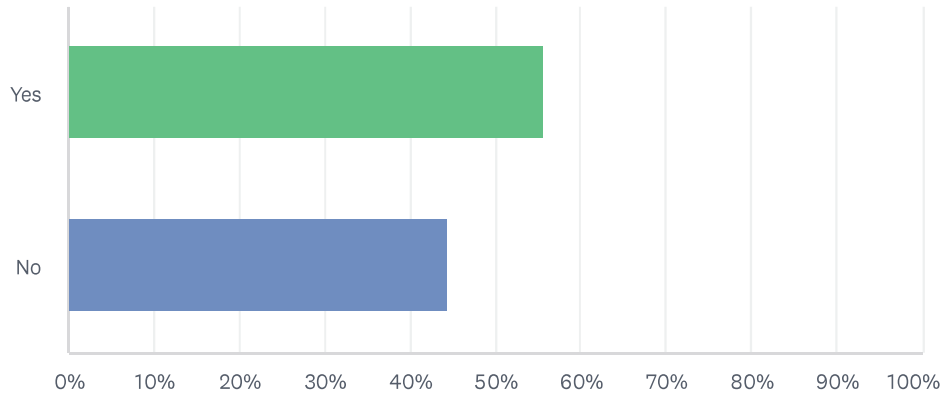

Q4 Have you watched any of our services online?

Answered: 36 Skipped: 0

ANSWER CHOICES	RESPONSES	
Yes	55.56%	20
No	44.44%	16
TOTAL		36