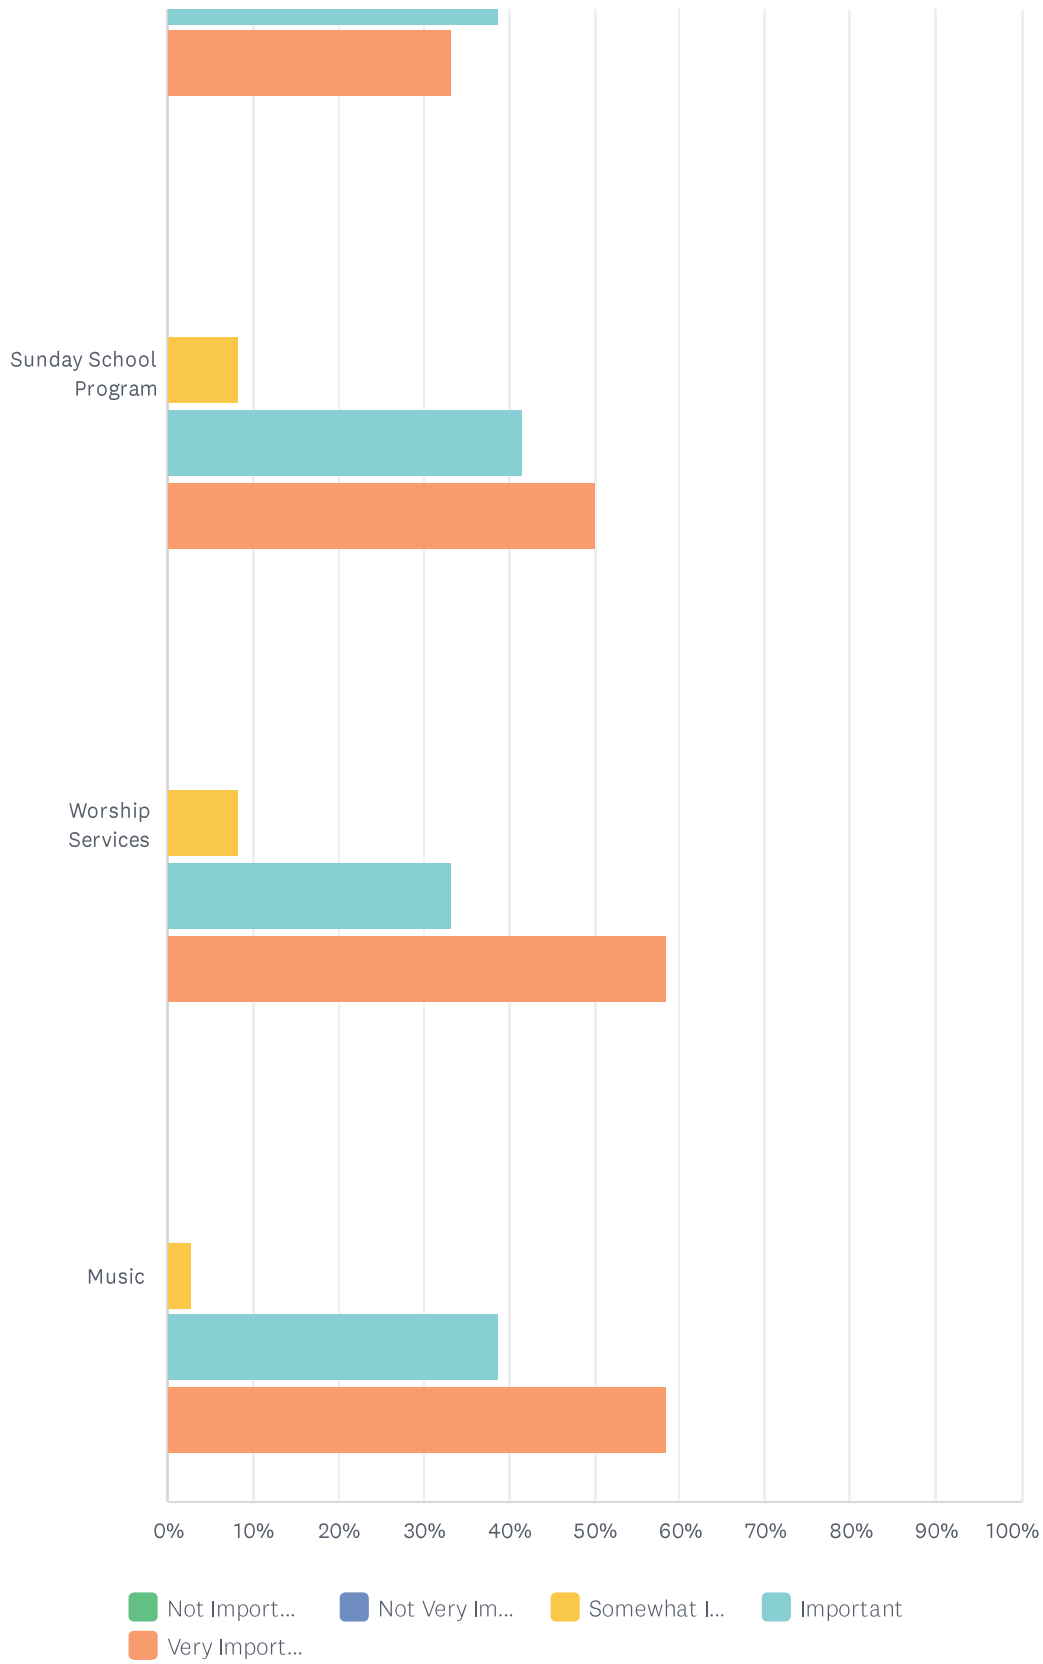

Q1 What are you looking for in a worship leader?

Answered: 36 Skipped: 0

■ Not Import...
 ■ Not Very Im...
 ■ Somewhat I...
 ■ Important
■ Extremely I...

	NOT IMPORTANT AT ALL	NOT VERY IMPORTANT	SOMEWHAT IMPORTANT	IMPORTANT	EXTREMELY IMPORTANT	TOTAL	WEIGHTED AVERAGE
Thought provoking sermons	0.00% 0	0.00% 0	22.22% 8	61.11% 22	16.67% 6	36	3.94
Biblical references	0.00% 0	0.00% 0	45.71% 16	45.71% 16	8.57% 3	35	3.63
Someone who can relate to all ages	0.00% 0	0.00% 0	5.71% 2	45.71% 16	48.57% 17	35	4.43
Creative worship	5.71% 2	8.57% 3	22.86% 8	34.29% 12	28.57% 10	35	3.71

Q2 How important are the following to you?

Answered: 36 Skipped: 0

	NOT IMPORTANT AT ALL	NOT VERY IMPORTANT	SOMEWHAT IMPORTANT	IMPORTANT	VERY IMPORTANT	TOTAL	WEIGHTED AVERAGE
Pastoral Guidance	2.94% 1	5.88% 2	32.35% 11	38.24% 13	20.59% 7	34	3.68
Community Outreach and Involvement	2.86% 1	0.00% 0	22.86% 8	37.14% 13	37.14% 13	35	4.06
Ecumenical Outreach and Collaboration	8.57% 3	2.86% 1	40.00% 14	34.29% 12	14.29% 5	35	3.43
Youth Programs (12-18)	0.00% 0	2.78% 1	25.00% 9	38.89% 14	33.33% 12	36	4.03
Sunday School Program	0.00% 0	0.00% 0	8.33% 3	41.67% 15	50.00% 18	36	4.42
Worship Services	0.00% 0	0.00% 0	8.33% 3	33.33% 12	58.33% 21	36	4.50
Music	0.00% 0	0.00% 0	2.78% 1	38.89% 14	58.33% 21	36	4.56