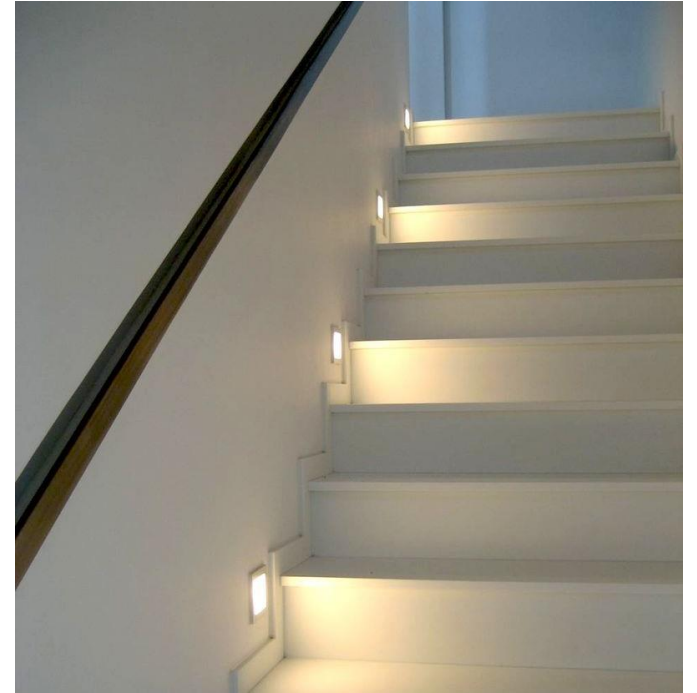

A MODERN TOUCH

KCpro's Guide for Upgrades And Accessories

Make a lasting first impression,
light up your home.

Know who's
at your door,
even when
you're not.

WELCOMING ENTRANCE INTO YOUR HOME

Take control in your livingroom, set the mood with lighting you control.

Making your kitchen the centre
point of your home.

Set the mood in your
bathroom with illuminated
mirrors, ceiling speakers
& downlighting.

Relax and unwind with cozy dimmable voice-controlled lighting.