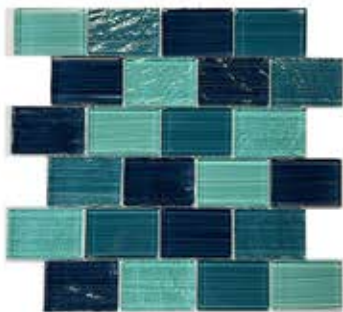

BIMINI

MIAMI

FIJI

BARBADOS

CAPE TOWN

PUERTO RICO

SAVANNAH

CRYSTAL GLASS MOSAIC

2 X 3

WATER LINE TILES

SANTORINI

CAYMAN

BALI

BERMUDA

PHUKET

SARDINIA

ICELAND

BLUE LAGOON

BORA BORA

MIAMI

SAVANNAH

CAPE TOWN

HAWAII 1X3

CRYSTAL GLASS MOSAIC

ANTALYA

MARMARA

MARMARIS

AKDENIZ

BODRUM

BLACK SEA

AEGEAN

BURSA