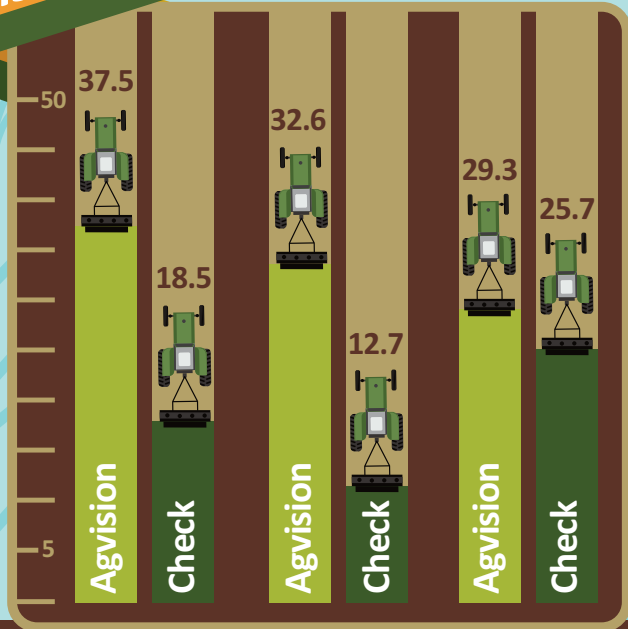

PH3A *Plant Available P