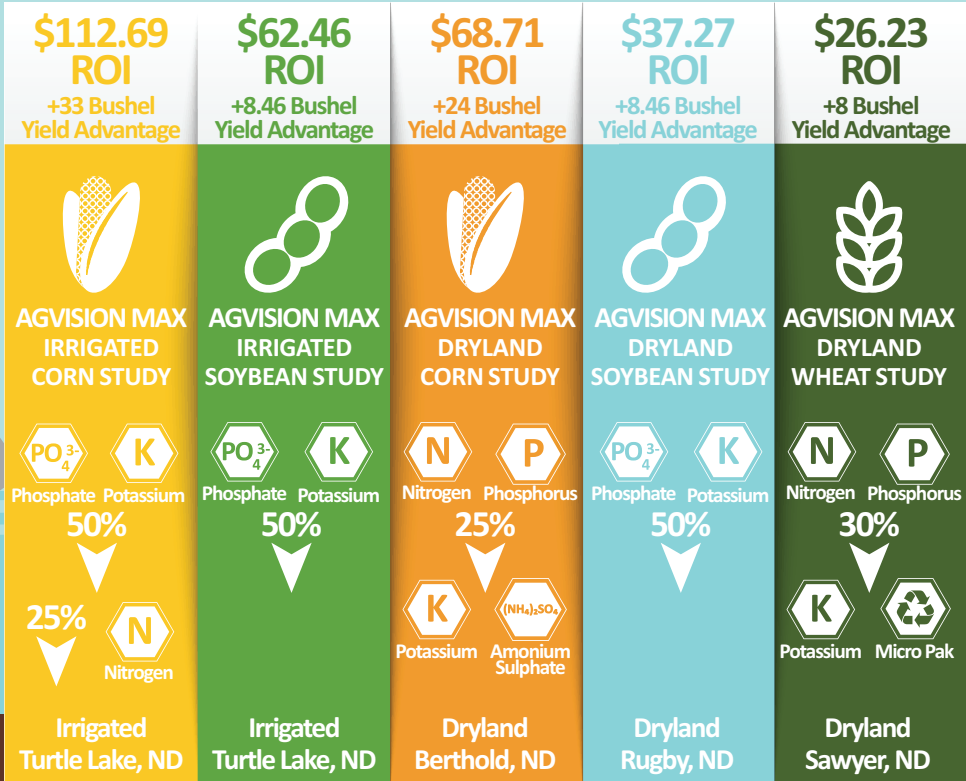

# KH3A \*Plant Available K

SPRING

Agvision 142.7

Check 101

SUMMER

Agvision 126.8

Check 76

FALL

Agvision 63.4

Check 28

AgVision Ear Leaf 4.5"

Check Ear Leaf 3.25"

All plans come with a fertilizer reduction guide, a step by step printed & digital playbook, support from our agronomists, and tissue/soil result analysis using Agronomy 365 lab.

AgVision Max is a plan that will take your fields to their max performance.

AgVision is an entry level plan at a lower price point.

**Packages Available:**

**160 | 540 | 1080 | Acres**

**Custom Packages Available**