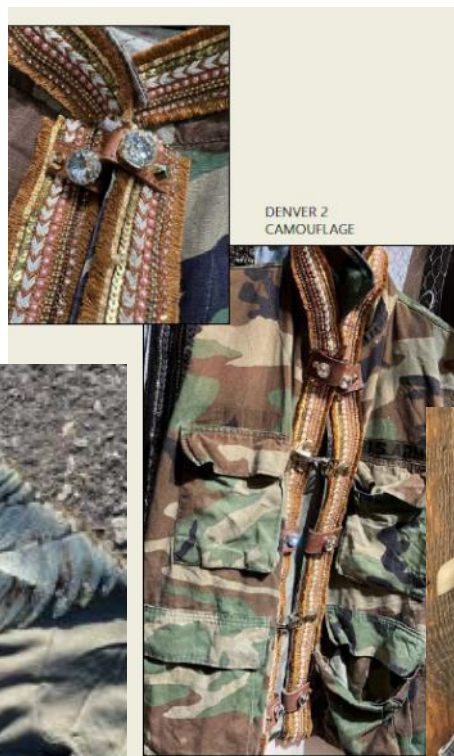

PARKA MOLE
GRIGIO COLLO NERO
DISPONIBILE :S/M/L/XL

Mole passa \$158

Monica fur

Monica pocket

Monica star

Piumino crop \$115

Piumino Mid \$128

Call me patch