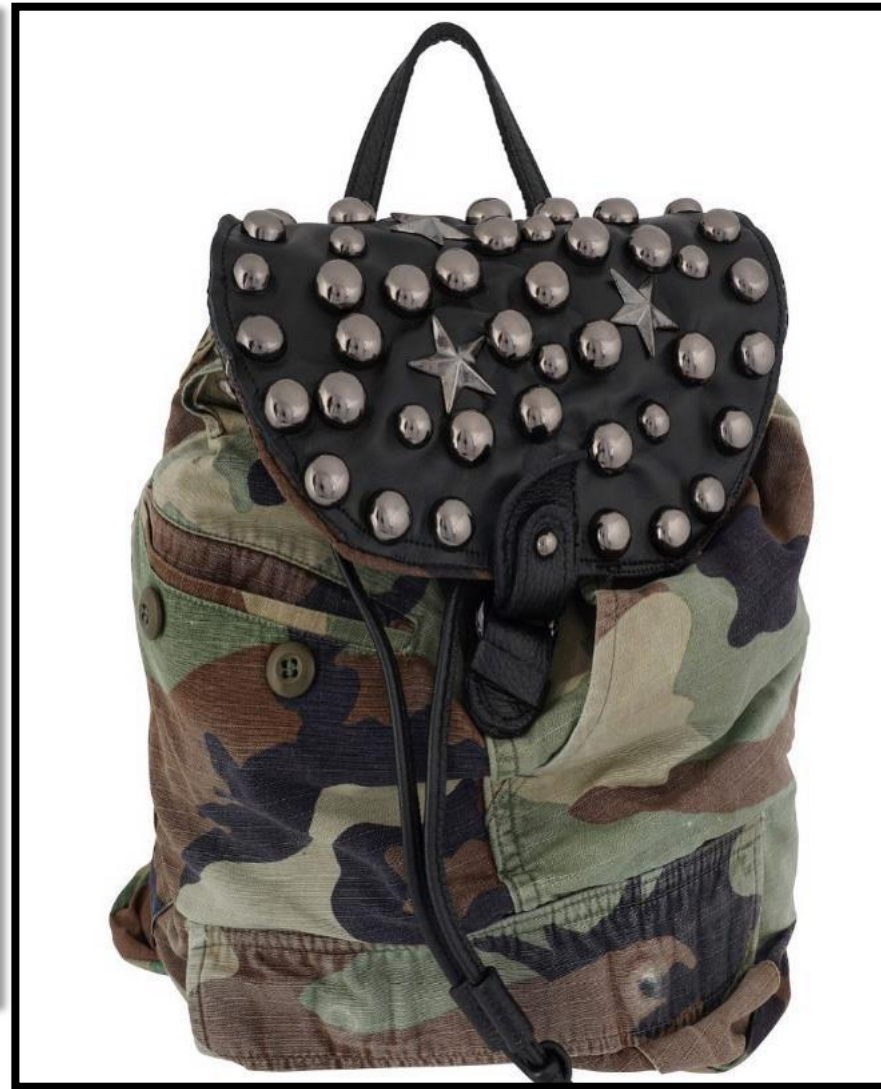

Kira Camo fiori

443 camo wings

443 suede wings

Back

443 Lyon

443 Suede

443 Canvas

Mara fiori wash