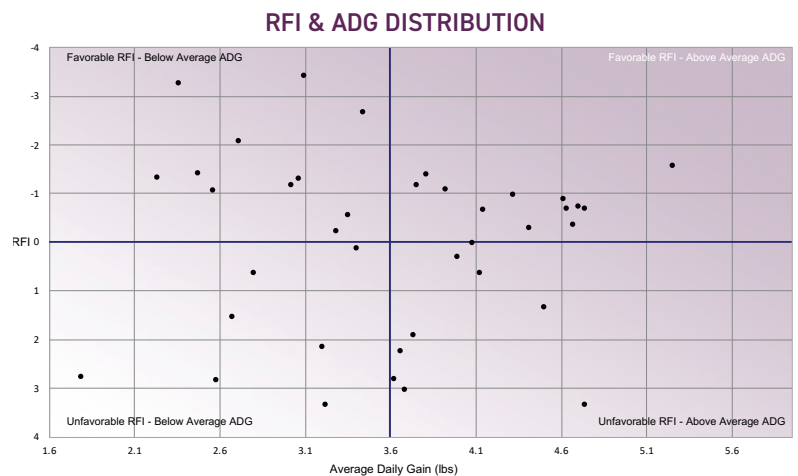

1

Vytelle SENSE

CAPTURE THE DATA THAT MATTERS MOST

- Collect individual animal feed intake, growth & behavior data
- Monitor and validate performance
- Gather key data without stress to the animal

2 Vytelle INSIGHT

TURN DATA INTO KNOWLEDGE

- Identify elite performing animals
- Increase the genetic advancement of each generation
- Optimally market cattle

3

Vytelle ADVANCE

ACCELERATE GENETIC PROGRESS

- Multiply elite genetics with hormone-free *in vitro* fertilization (IVF)
- Shorten generation intervals
- Improve reproductive efficiency