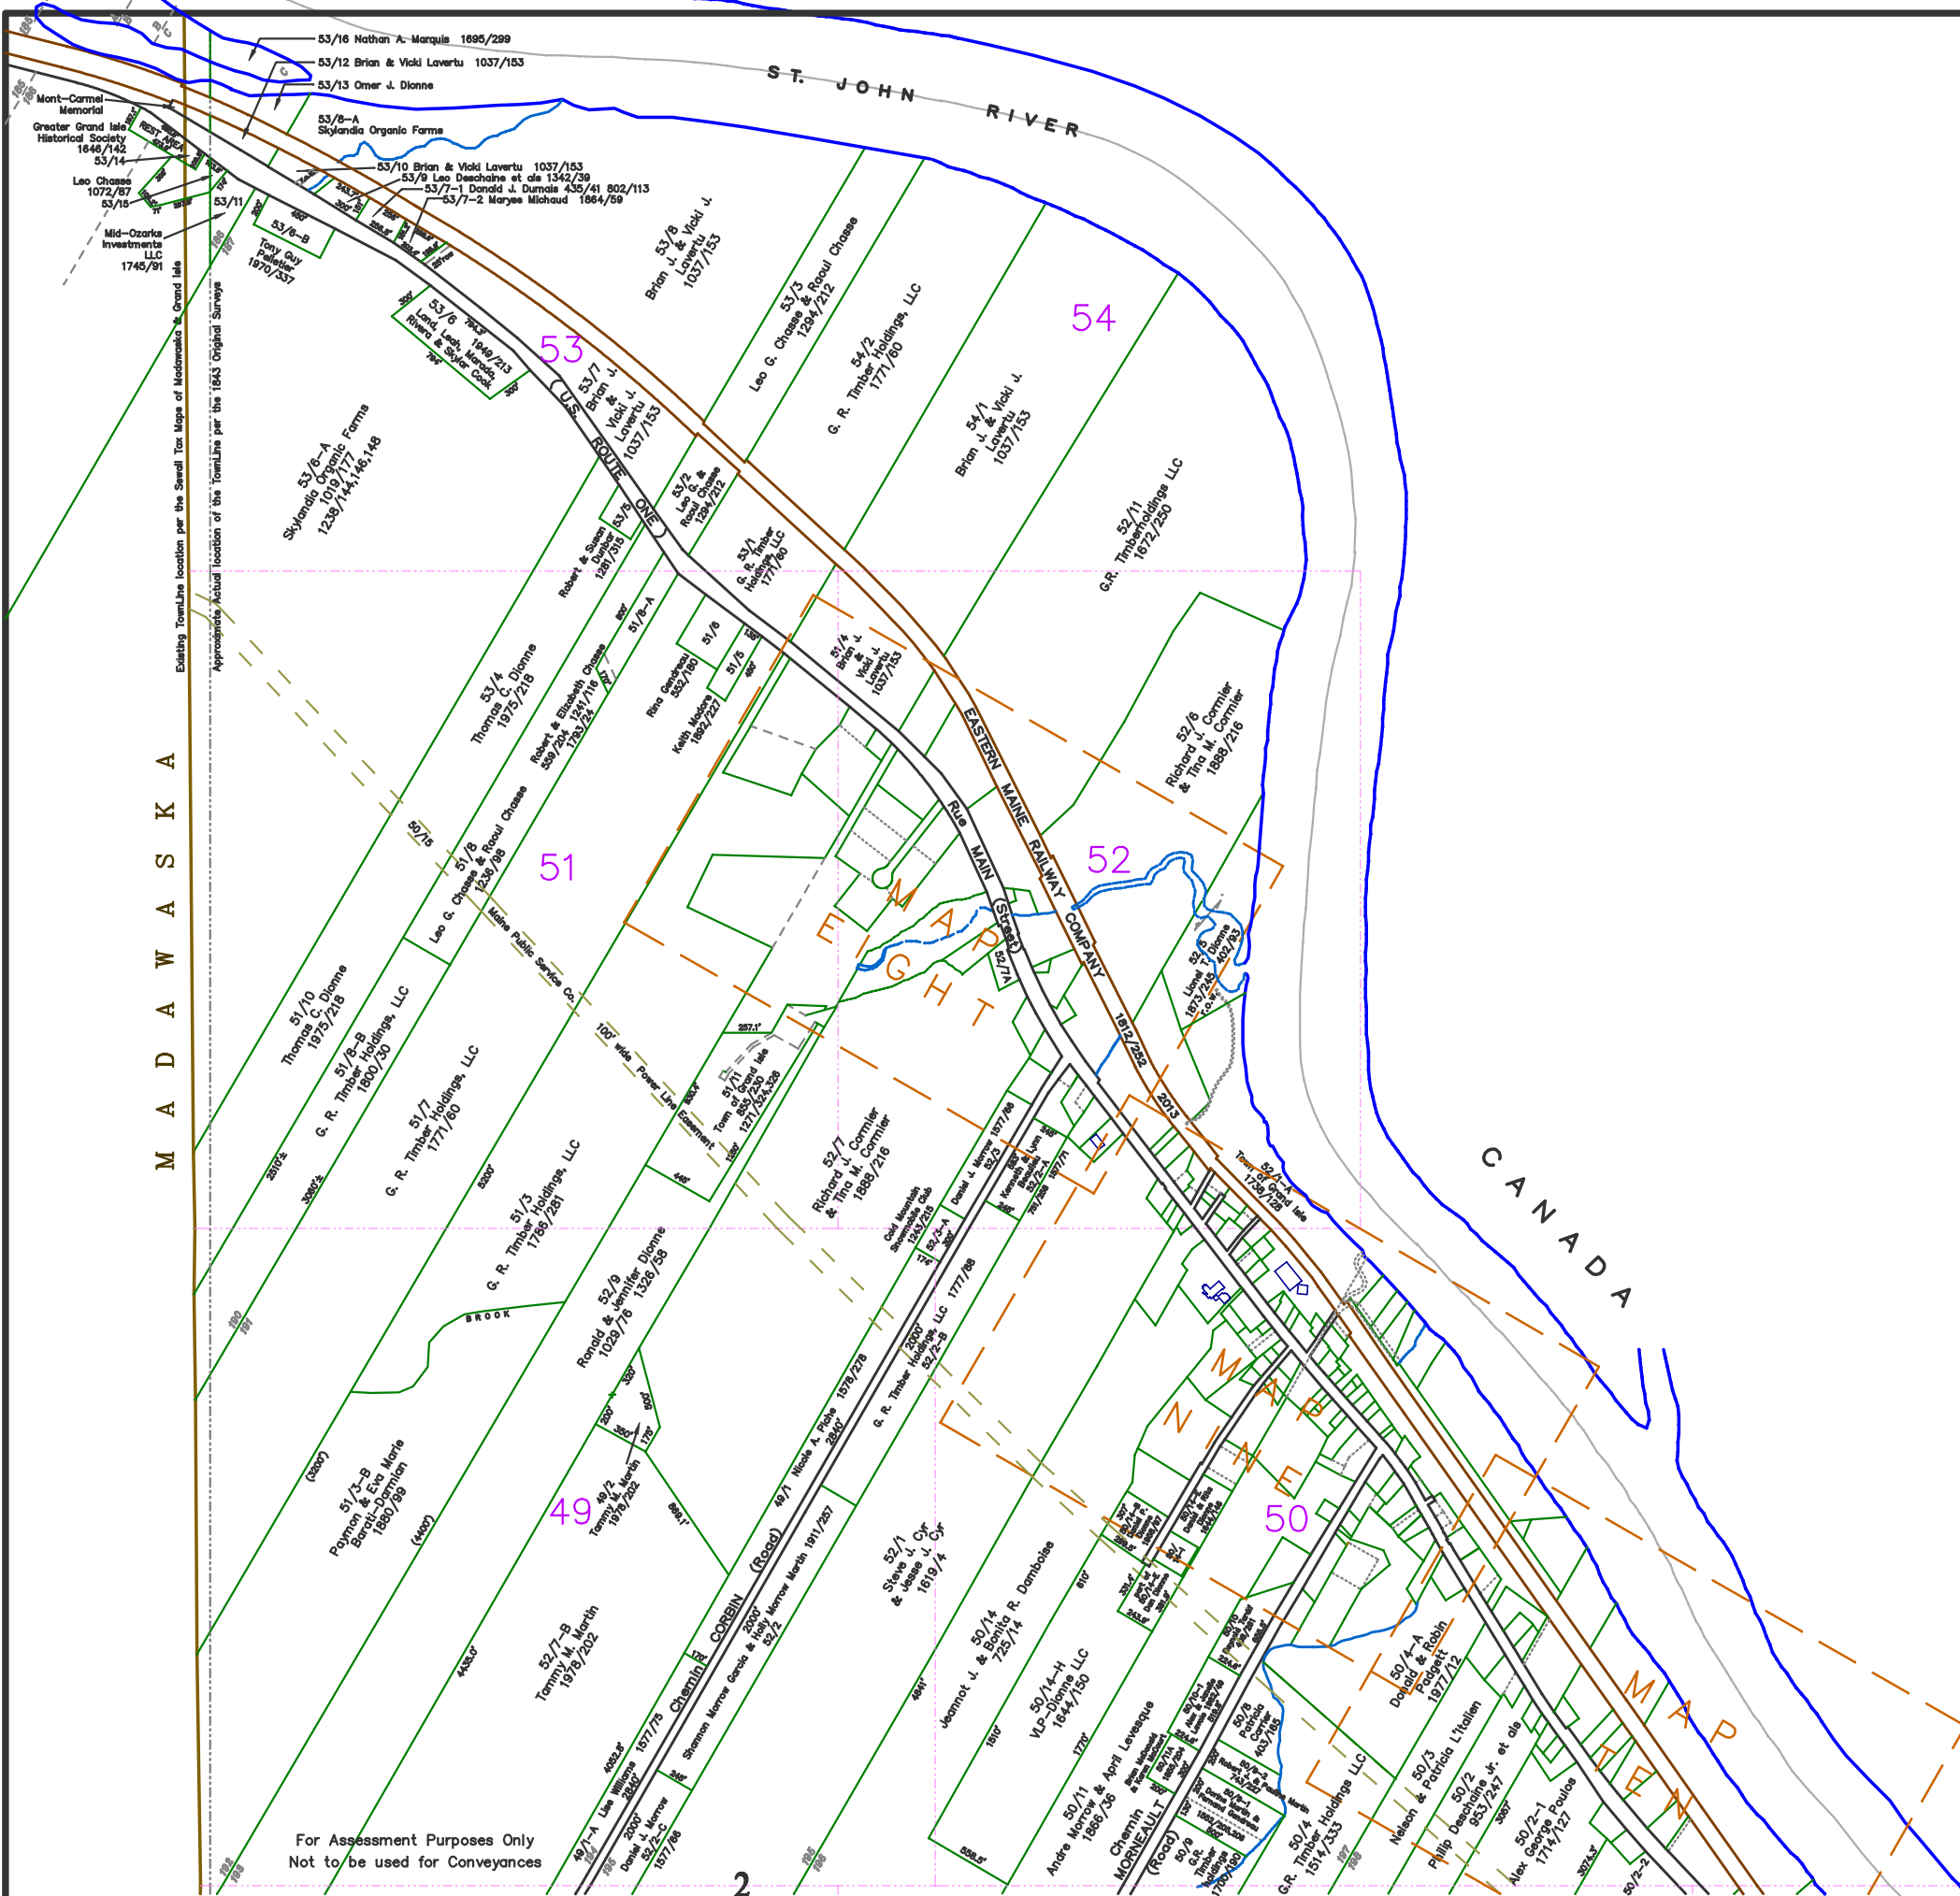

M A D A W A S K A

Existing Townline location per the Small Tax Maps of Madawaska & Grand Isle
Approximate actual location of the townline per the 1963 Original Surveys

TOWN OF
GRAND ISLE
AROOSTOOK COUNTY, MAINE
Revised Jan. 31, 2018

These maps, at a scale of 1"=500', are reduced, electronically digitized versions of the 64 maps prepared by the James W. Sewall Co. in 1976 for the Town of Grand Isle, that were then revised according to the April 1, 2008 data at the Town Assessors Office.

Matthew MacDonald, Land Surveyor, Madawaska, Maine

For Assessment Purposes Only
Not to be used for Conveyances