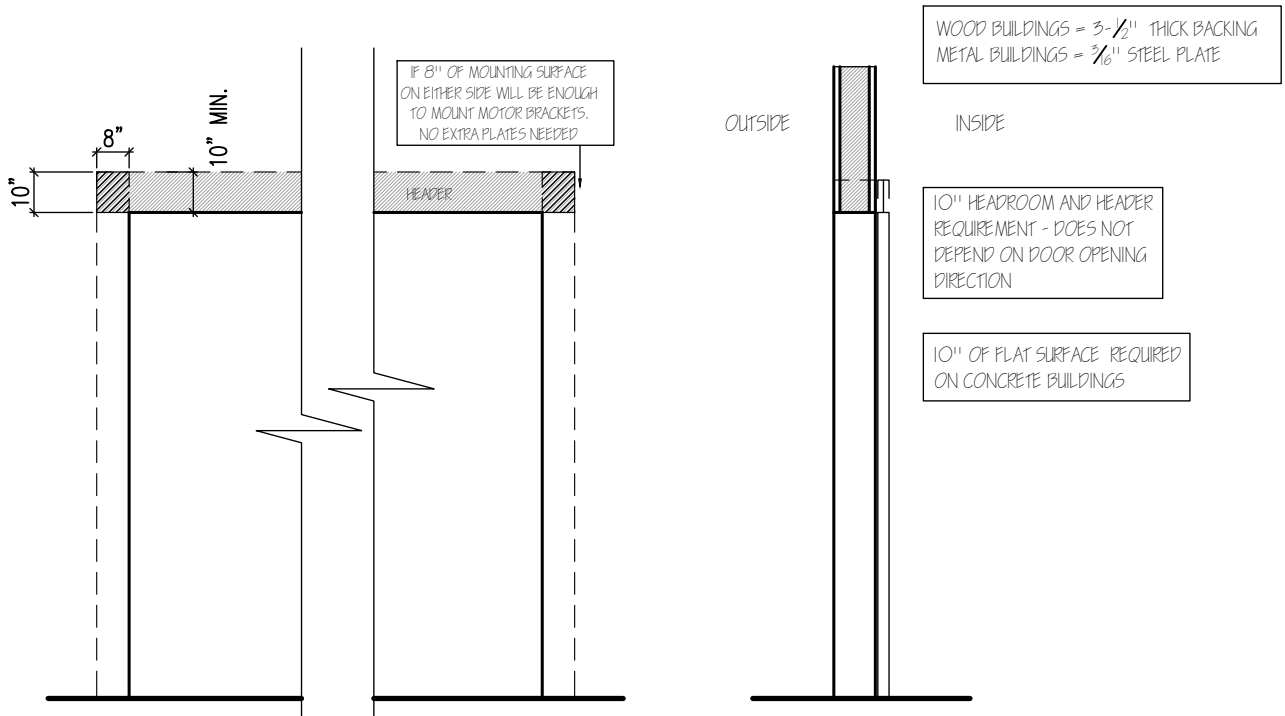

# HEADER DETAIL

HEADER 10"

DOORS 18' TO 24' WIDE AND UP TO 20' HIGH  
10" OF HEADER AND HEADROOM

# FINDOOR

TITLE: HEADER DETAIL - 10"

SCALE: N.T.S.

DESIGNER: OSCAR F.

DATE: OCT.2019

REFERENCE:

7.0