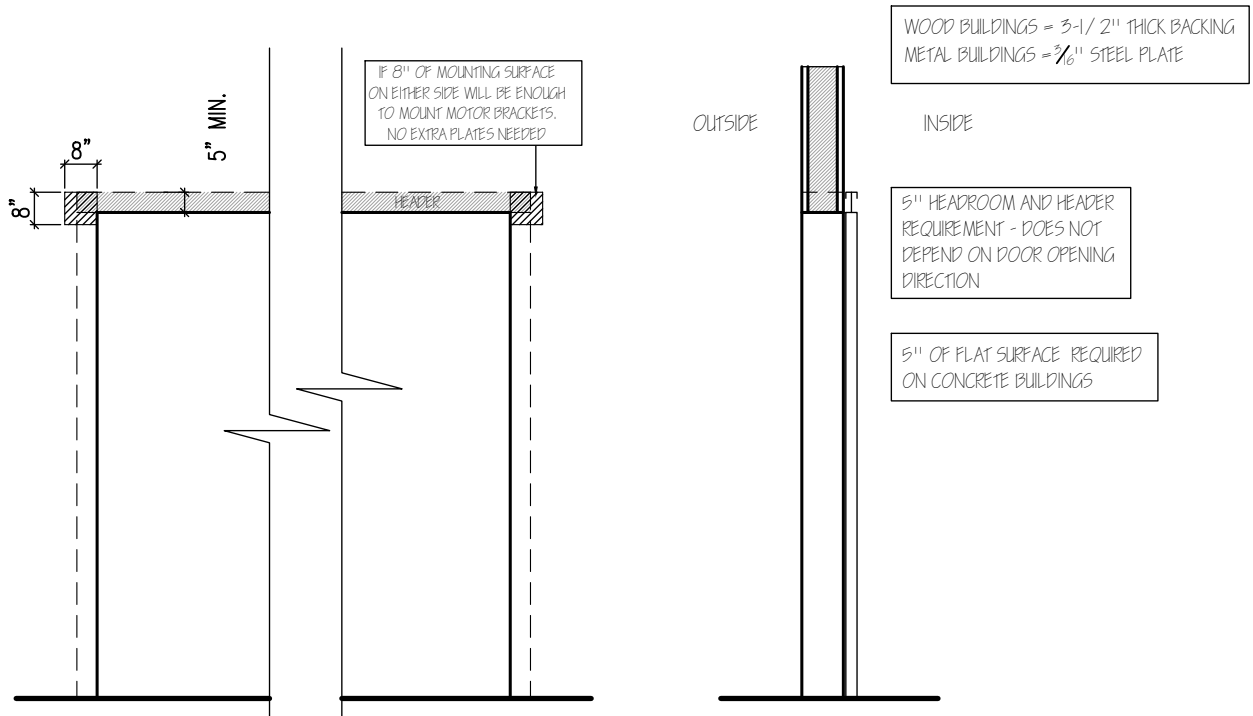

HEADER DETAIL

HEADER 5"

DOORS 4' TO 18' WIDE AND UP TO 20' HIGH
5" OF HEADER AND HEADROOM

FINDOOR

TITLE: HEADER DETAIL - 5"

SCALE: N.T.S.

DESIGNER: OSCAR F.

DATE: OCT.2019