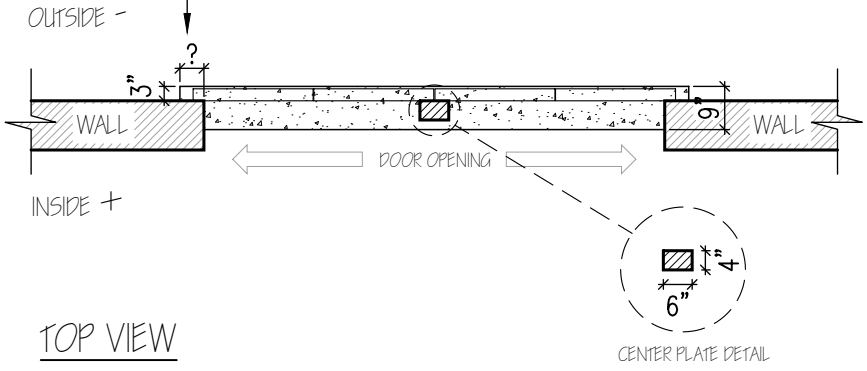

THRESHOLD DETAIL

OUTSWING
DOORS

2" MINIMUM = 2 PANELS
4" MINIMUM = 3 PANELS
11" MINIMUM = 4 PANELS

TITLE: DOOR THRESHOLD DETAILS - OUTSWING

SCALE: N.T.S.

DESIGNER: OSCAR F. **DATE:** OCT.2019

REFERENCE:

9.0
