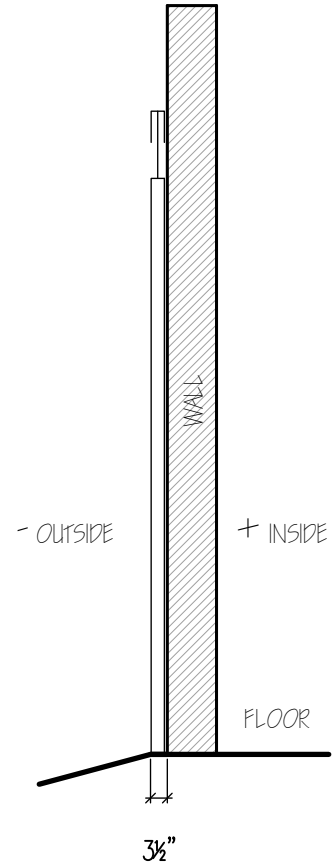

THRESHOLD DETAIL

OUTSWING
DOORS

2" MINIMUM = 2 PANELS
4" MINIMUM = 3 PANELS
11" MINIMUM = 4 PANELS

TITLE: DOOR THRESHOLD DETAILS - OUTSWING

SCALE: N.T.S.

DESIGNER: OSCAR F. **DATE:** OCT.2019

REFERENCE:

9.0
