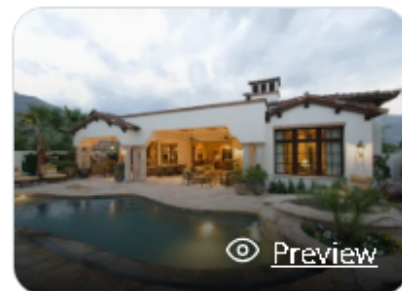

Here's how you're performing

Last 30 days ^

Site Visitors

165

+28 (last 7 days)

Last 12 months

Last 30 days

Social Views

6

+4 (last 7 days)

You're one of the top-performing sites. [What is this score?](#)

Your Website

PUBLISHED

We build custom homes

findresidences.com

Edit Website

Publish Site

Last published 15 Feb 2024