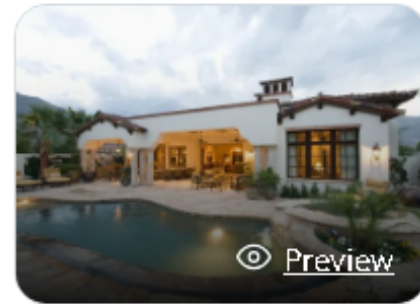

Here's how you're performing Last 12 months ▾

Site Visitors

4,556

+ 165 (last 30 days)

Social Views

178

+ 6 (last 30 days)

You're one of the top-performing sites. [What is this score?](#)

Your Website

PUBLISHED

We build custom homes

findresidences.com

Edit Website

Publish Site

Last published 15 Feb 2024