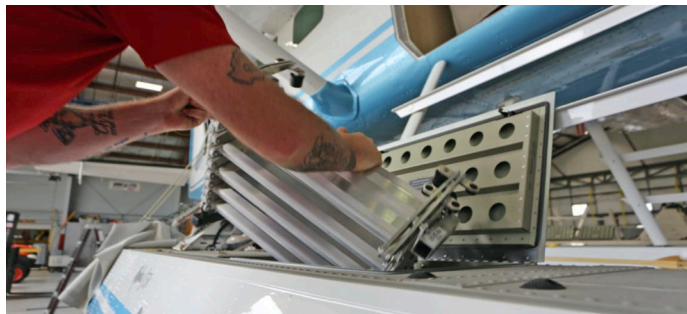

EASY WAY AMPHIB STEPS

Embark & disembark your floats. The easy way.

FLOAT STEPS SIMPLIFIED

The all new Easy Way Amphib Steps provide a safe, sturdy, natural way to walk on and off your amphibious floats.

Made of 100% lightweight aircraft-grade aluminum and stainless steel, the collapsible steps can be stowed in the float locker.

Currently available for all WipAire and Aerocet Amphibious Floats as well as for the Cessna SkyCourier. Contact us for custom orders.

- 01** Retrieve the steps from the storage well and unfold.
- 02** Drop the top brackets into the plug holes on float.
- 03** Simply walk onto your aircraft.

SPECS & DETAILS

8" Deep x 20" Wide

Easily Collapsible for Storage