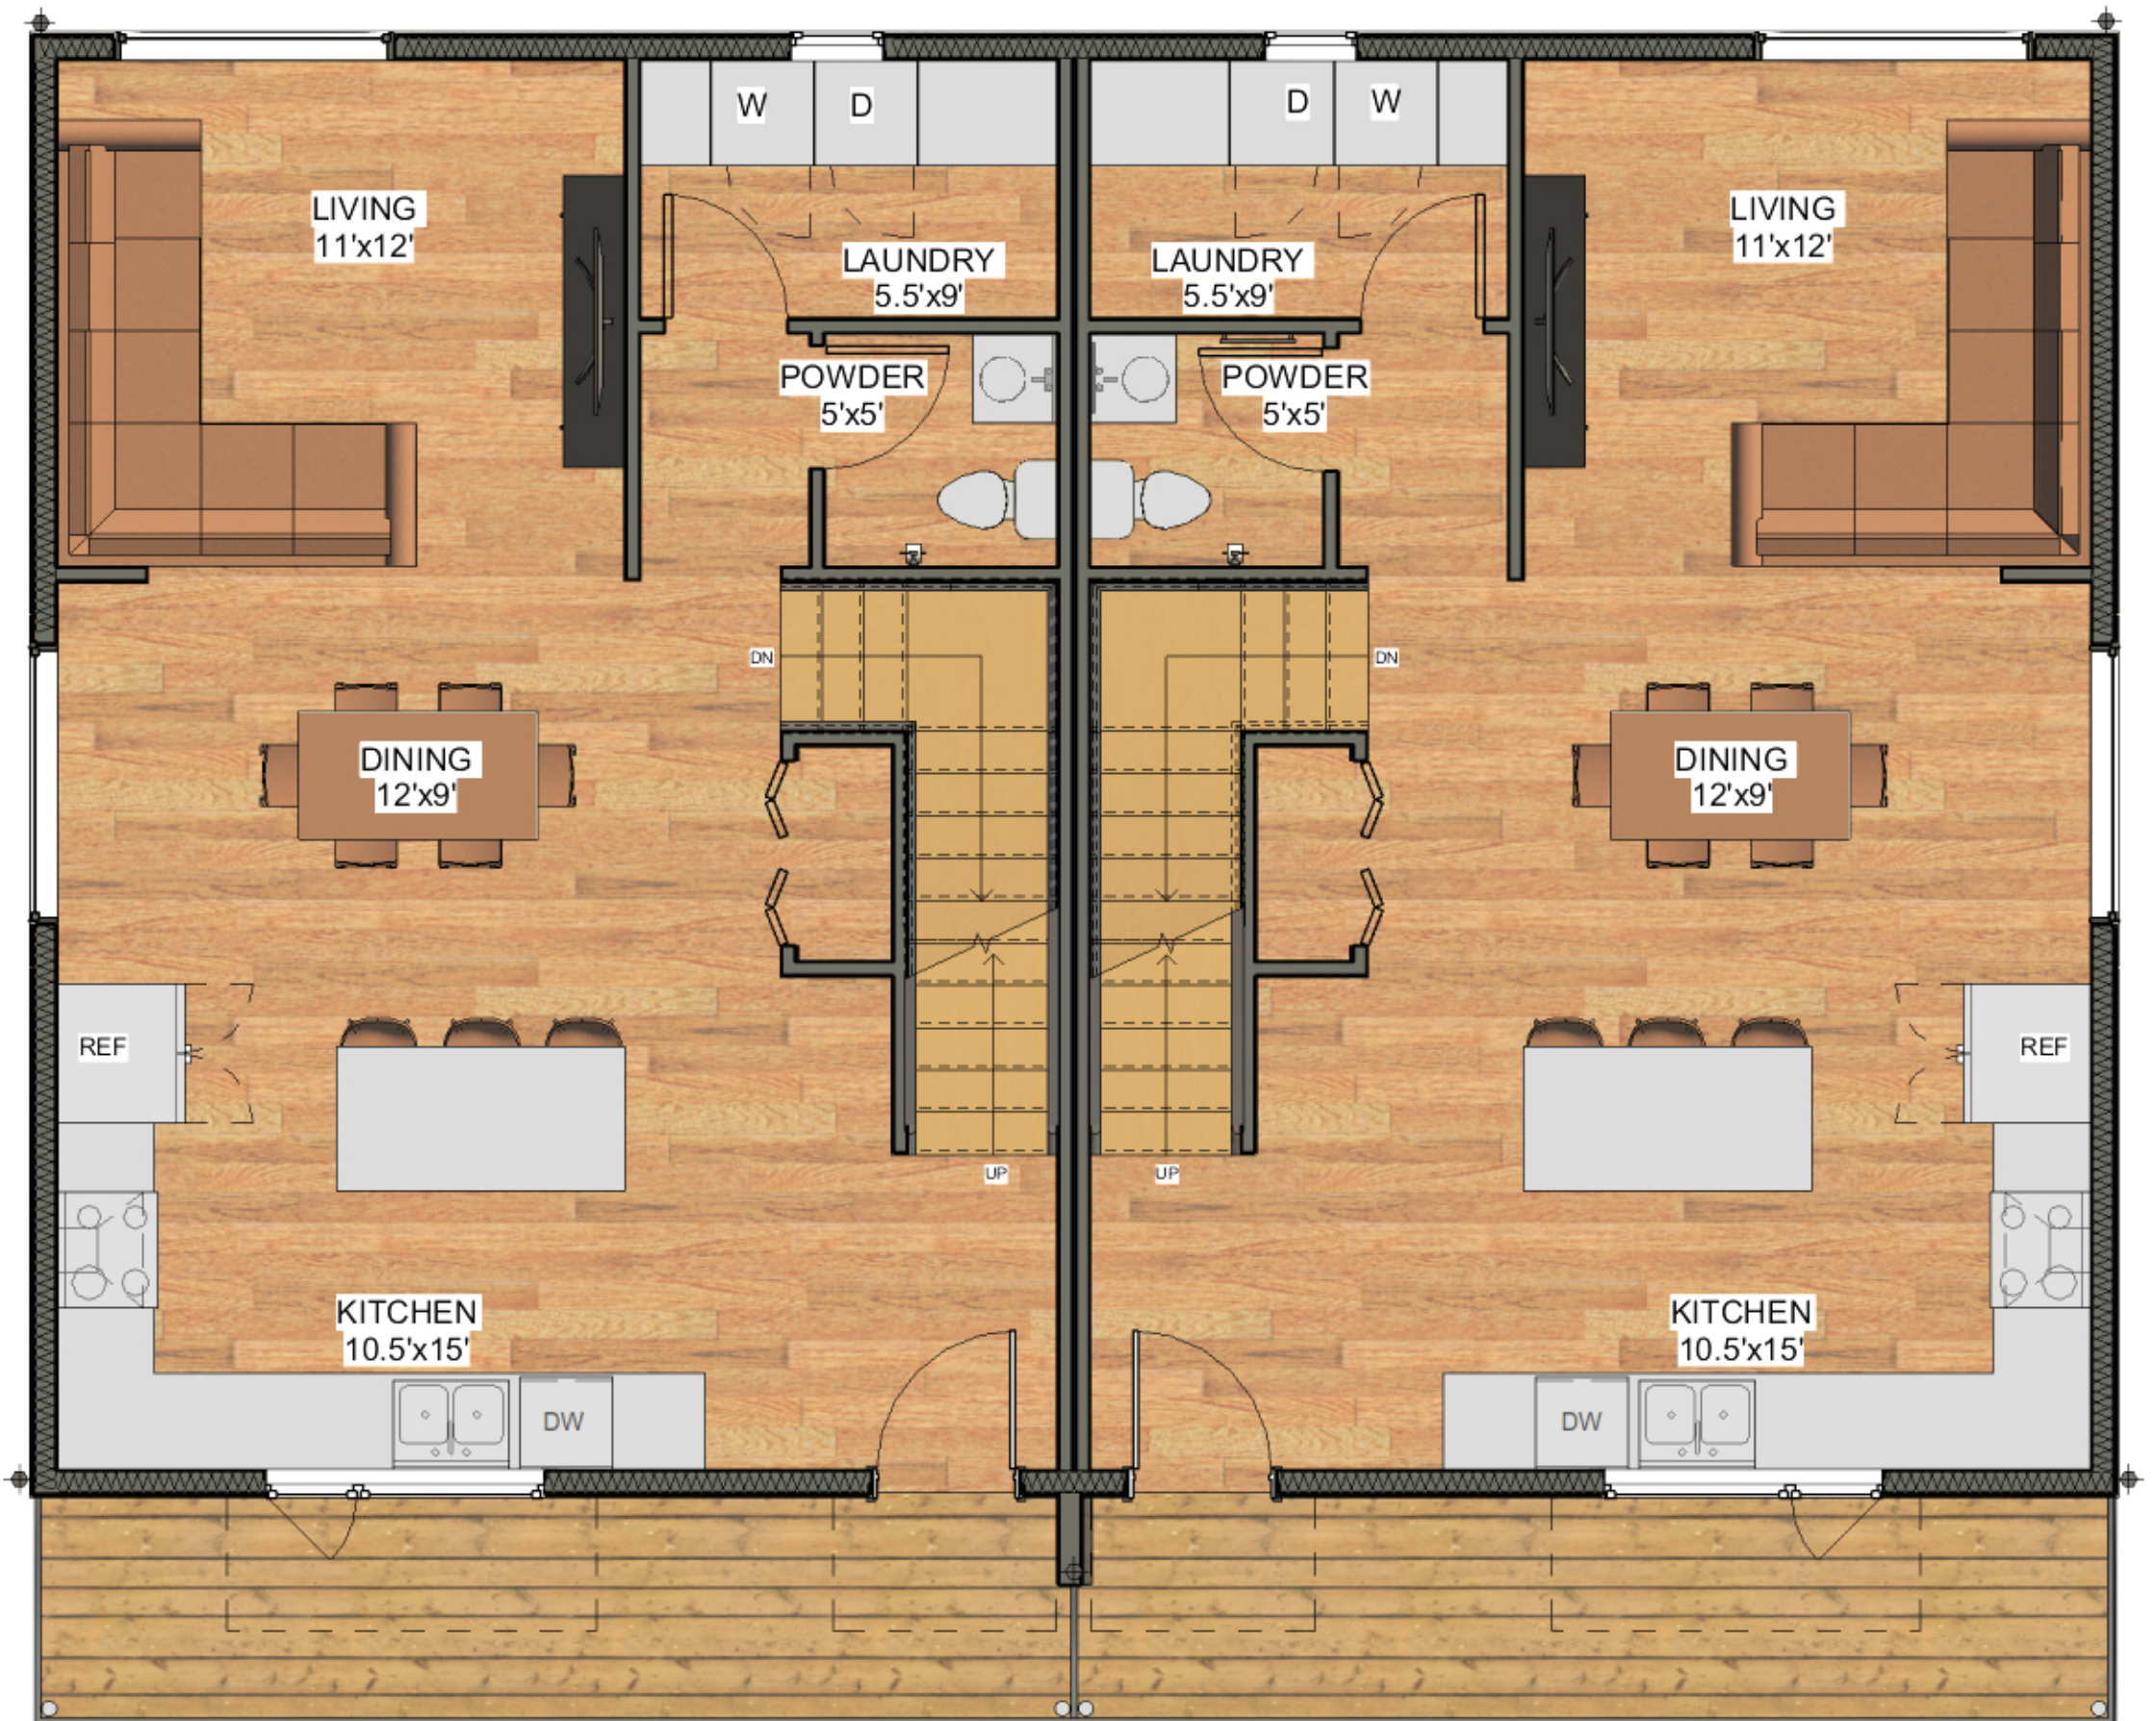

BEDROOM
11'x10.5'

BATH
5'x8'

BATH
5'x8'

BEDROOM
11'x10.5'

W/D

W/D

LIVING
8'x11'

DINING
7.5'x4'

DINING
7.5'x4'

LIVING
8'x11'

REF.

KITCHEN
10'x10'

REF.

KITCHEN
10'x10'

UP

UP

ENTRY
7'x4.5'

ENTRY
7'x4.5'

DW

DW

CONC.
ENTRY
PAD

CONC.
ENTRY
PAD

RISER
ROOM

HEATED

BEDROOM
9.5'x11'

BEDROOM
9.5'x11'

BEDROOM
9.5'x11'

BEDROOM
9.5'x11'

ENSUITE
5'x8'

ENSUITE
5'x8'

BATH
5'x8'

BATH
5'x8'