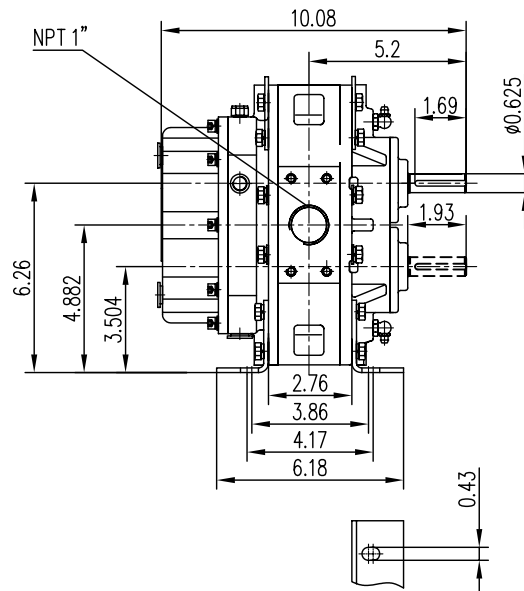

EurusBlower

ZZ2M

Vertical Flow Configuration

Unit: inch

Weight: 48 LBS

ZZ2M

Horizontal Flow Configuration

Unit: inch

Weight: 48 LBS