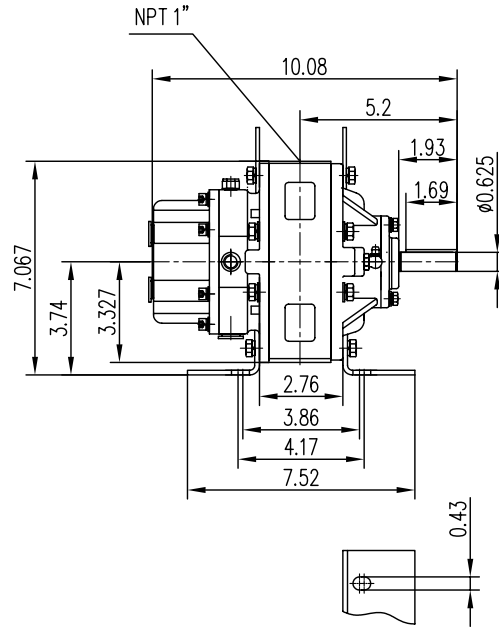

EurusBlower

ZZ2M

Vertical Flow Configuration

Unit: inch

Weight: 48 LBS

ZZ2M

Horizontal Flow Configuration

Unit: inch

Weight: 48 LBS