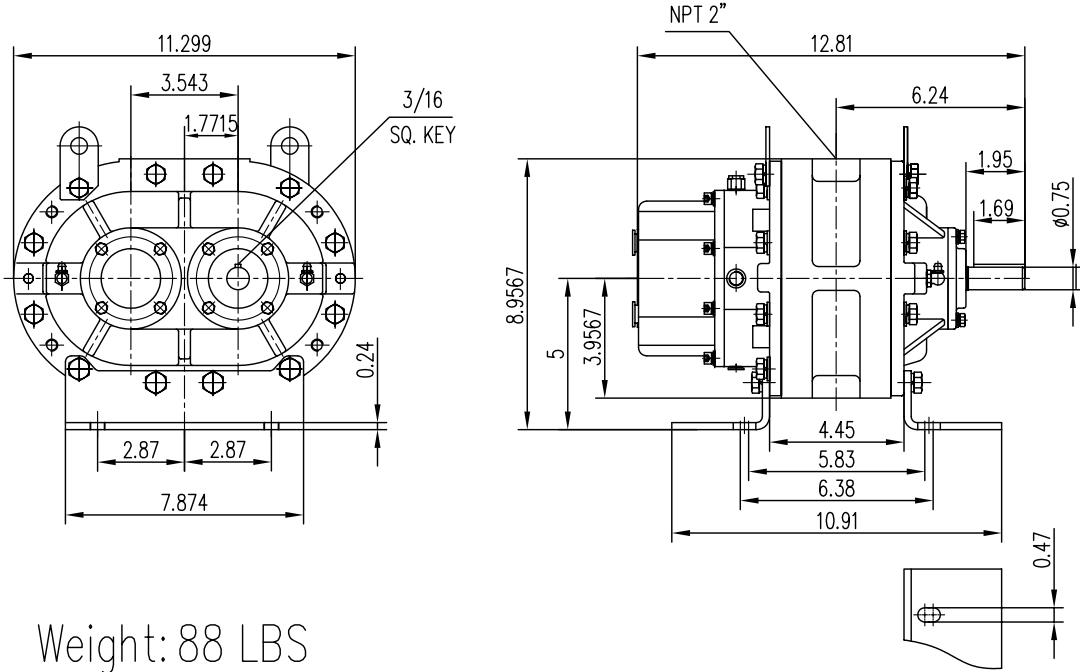

EurusBlower

ZZ3M

Vertical Flow Configuration

Unit: inch

ZZ3M

Horizontal Flow Configuration

Unit: inch