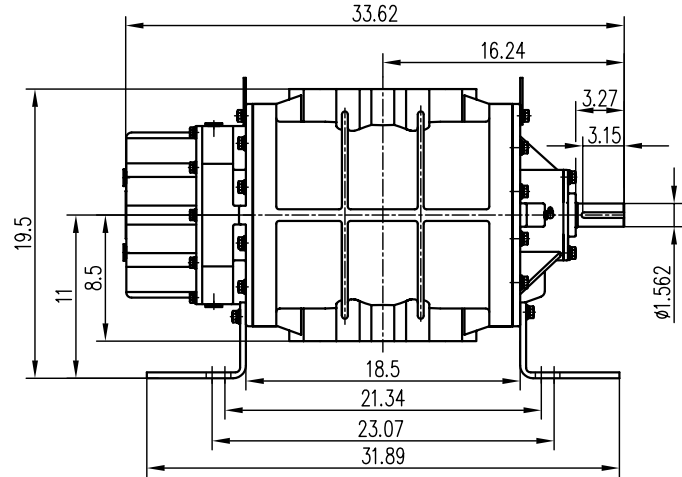

ZZ7L

Vertical Flow Configuration

Unit: inch

Weight: 838 LBS

ZZ7L

Horizontal Flow Configuration

Unit: inch

Weight: 838 LBS