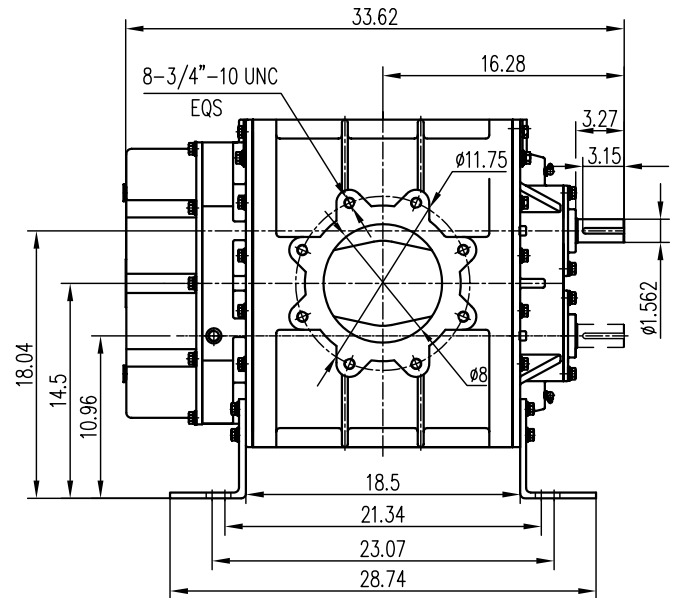

ZZ7L

Vertical Flow Configuration

Unit: inch

Weight: 838 LBS

ZZ7L

Horizontal Flow Configuration

Unit: inch

Weight: 838 LBS