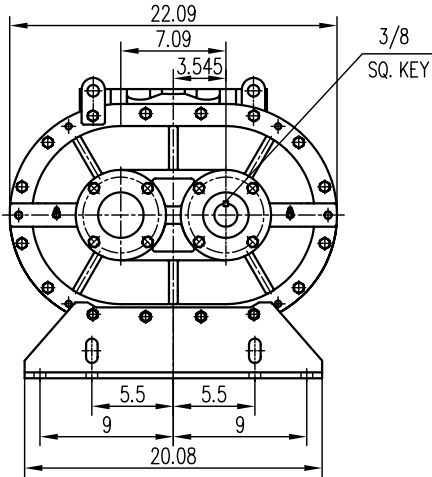

ZZ7L

Vertical Flow Configuration

Unit: inch

Weight: 838 LBS

ZZ7L

Horizontal Flow Configuration

Unit: inch

Weight: 838 LBS