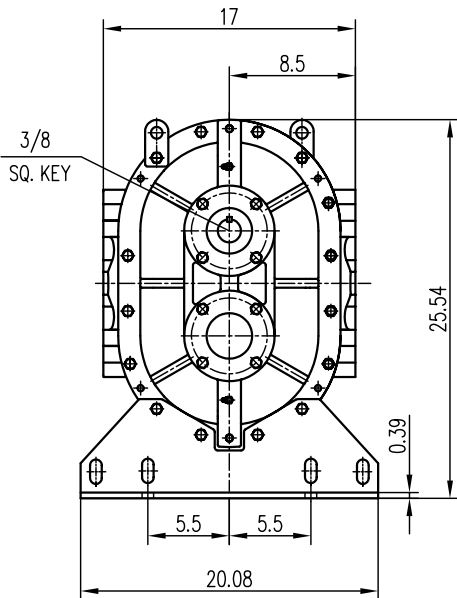

ZZ7L

Vertical Flow Configuration

Unit: inch

Weight: 838 LBS

ZZ7L

Horizontal Flow Configuration

Unit: inch

Weight: 838 LBS