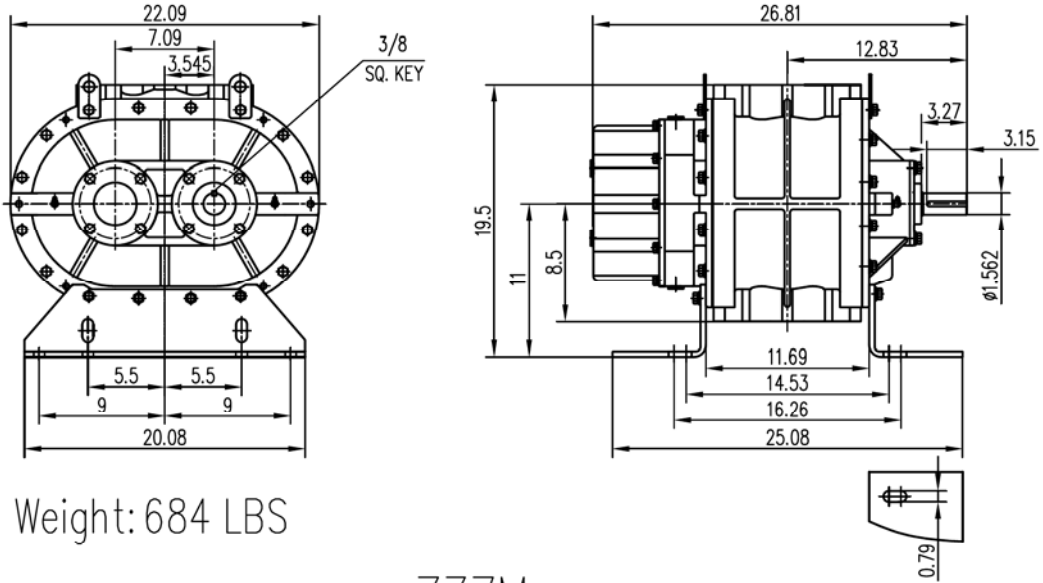

ZZ7M

Vertical Flow Configuration

Unit: inch

Weight: 684 LBS

ZZ7M

Horizontal Flow Configuration

Unit: inch

Weight: 684 LBS