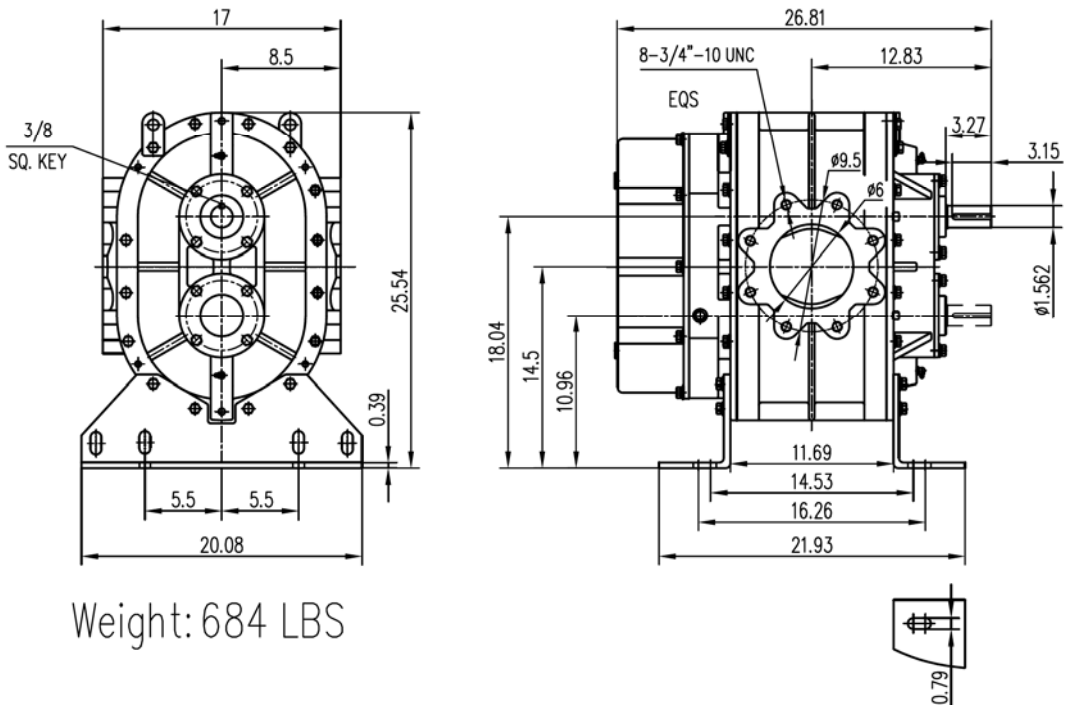

ZZ7M

Vertical Flow Configuration

Unit: inch

Weight: 684 LBS

ZZ7M

Horizontal Flow Configuration

Unit: inch

Weight: 684 LBS