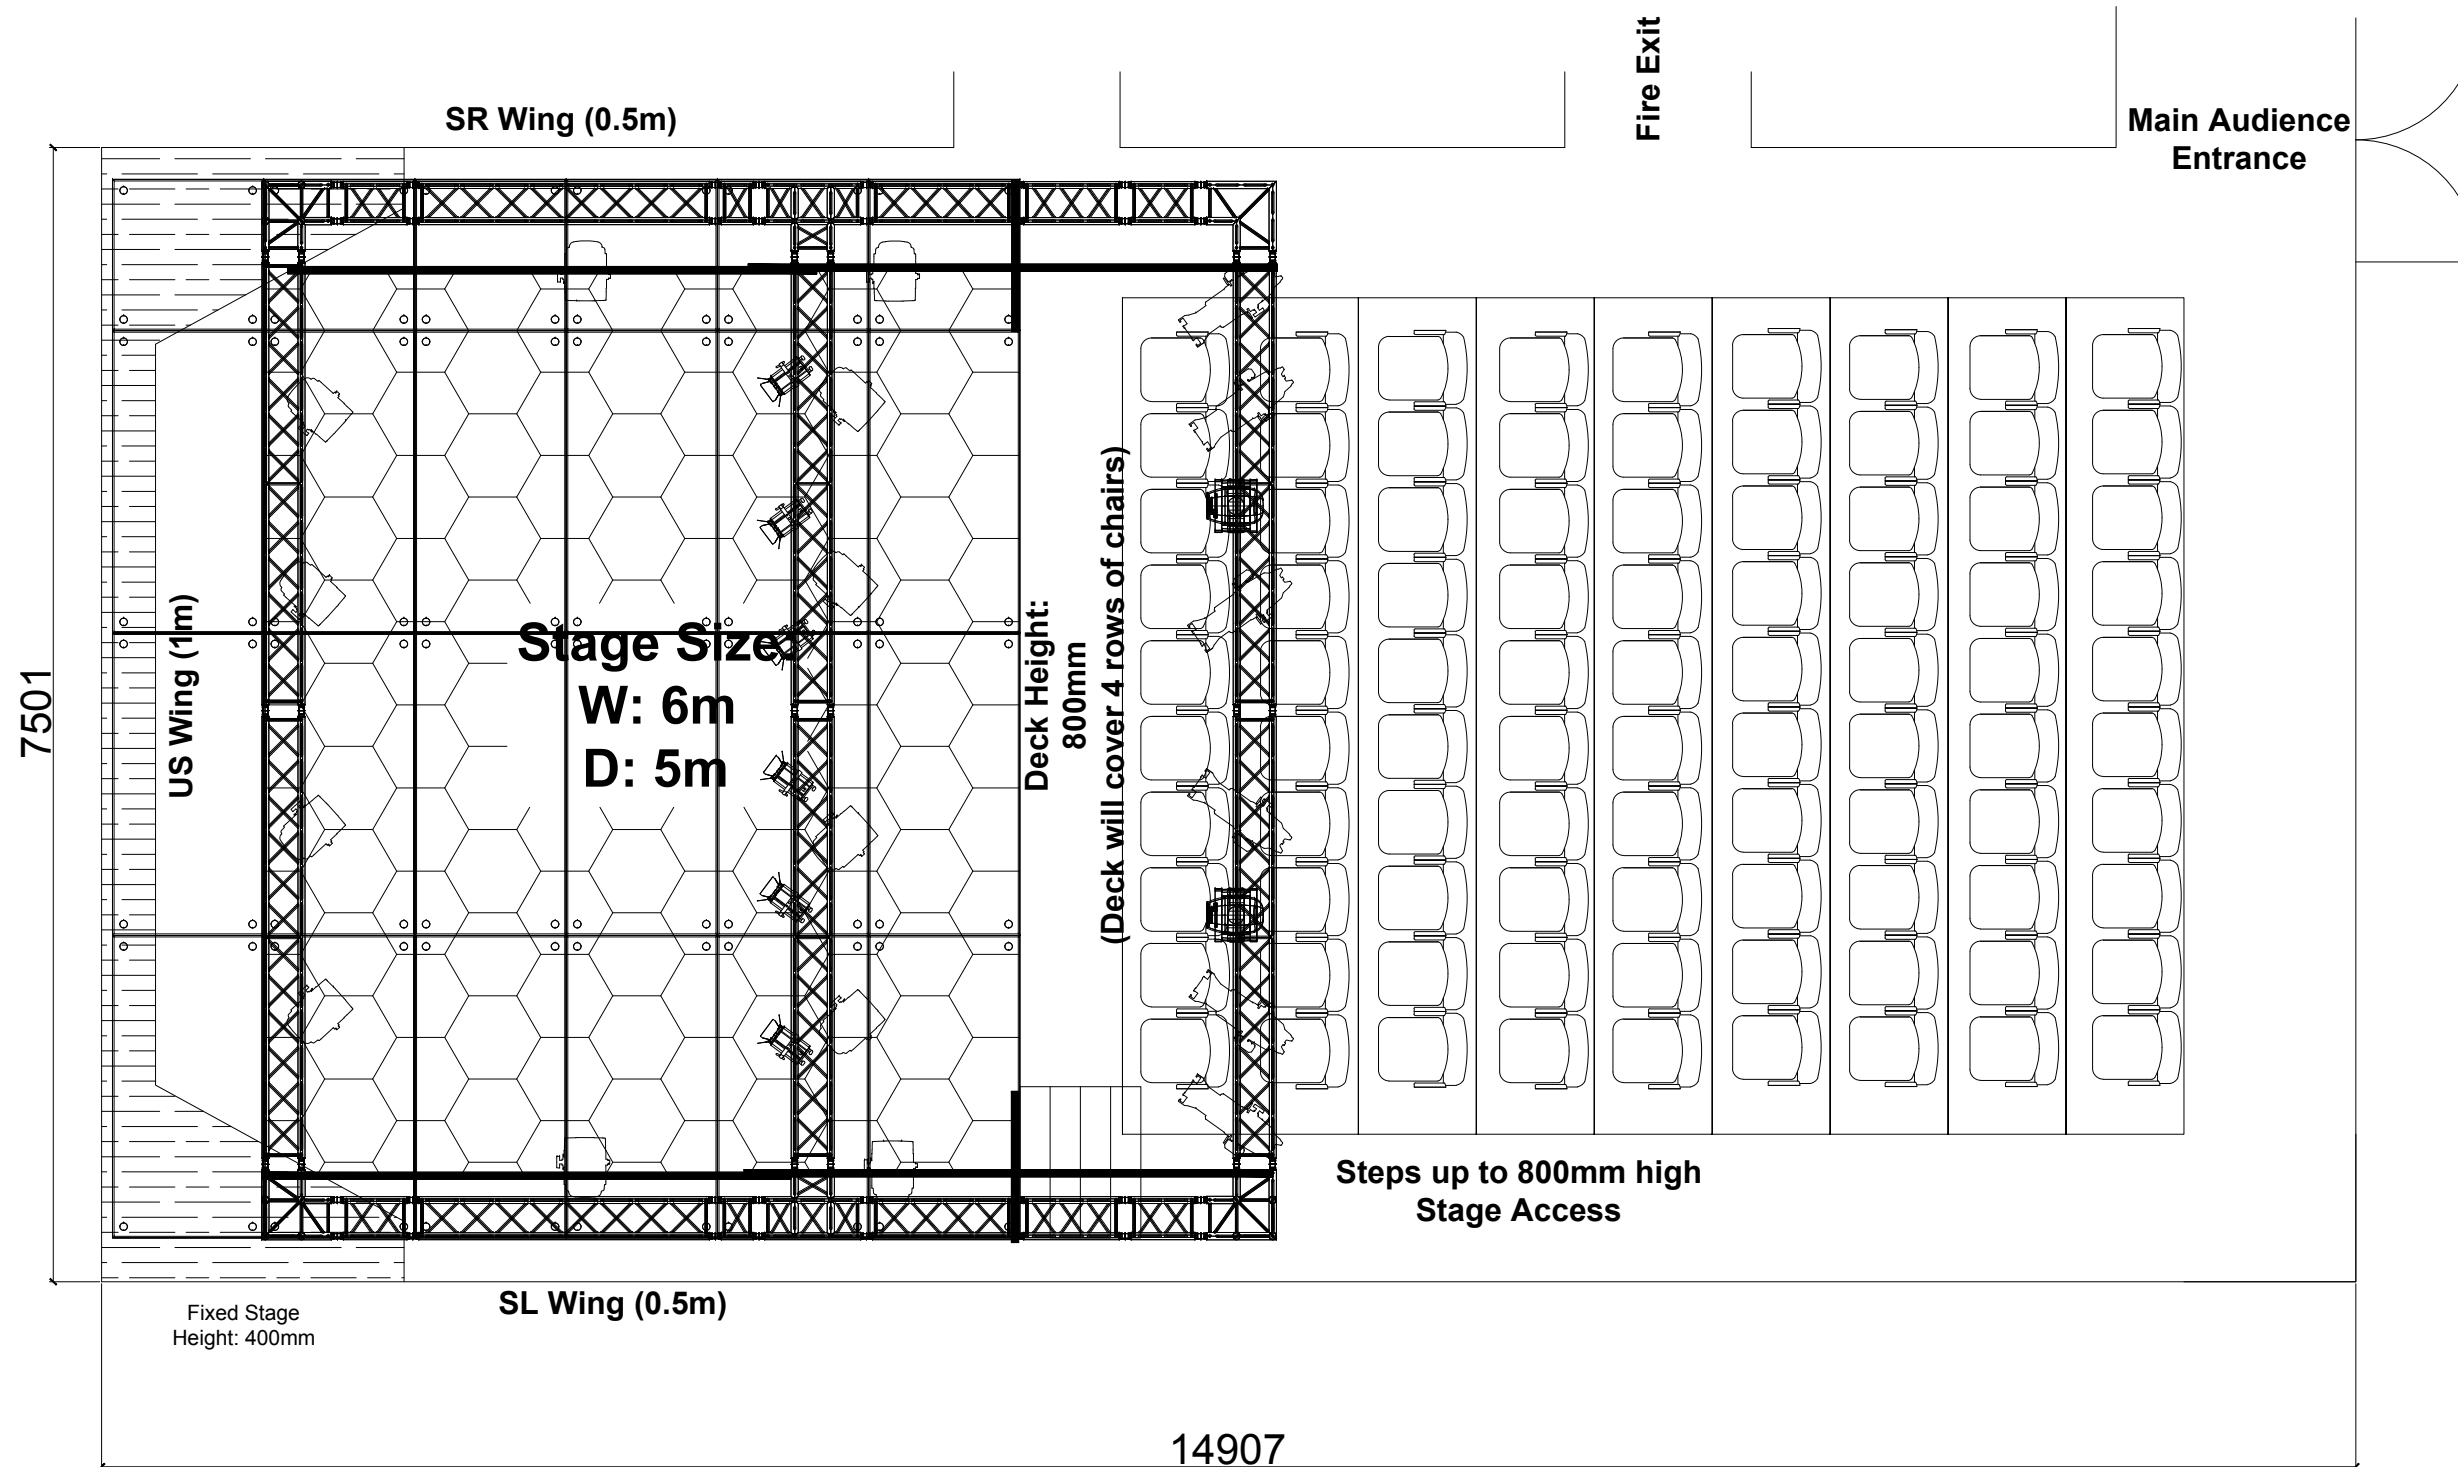

Greenside Venues 2023
Drawn By Cal Graham
Production Manager
t: 07585 112144
e: callum@greensidevenue.co.uk

TYPICAL UNIT

This represents visual concepts & construction suggestions only. It does not replace the knowledge and advice of a licensed structural engineer. The designer is unqualified to determine the structural appropriateness of this design and will not assume responsibility for improper engineering or use

Venue:
Greenside @ George St.

Address:
Royal Society of Edinburgh

Title: Forest Theatre
Performer Pack drawing

Date: 06.11.23 Scale: 1:50 @A3

Designed By: Cal Graham

Drawing No: 1 of 1 Rev: 4.2