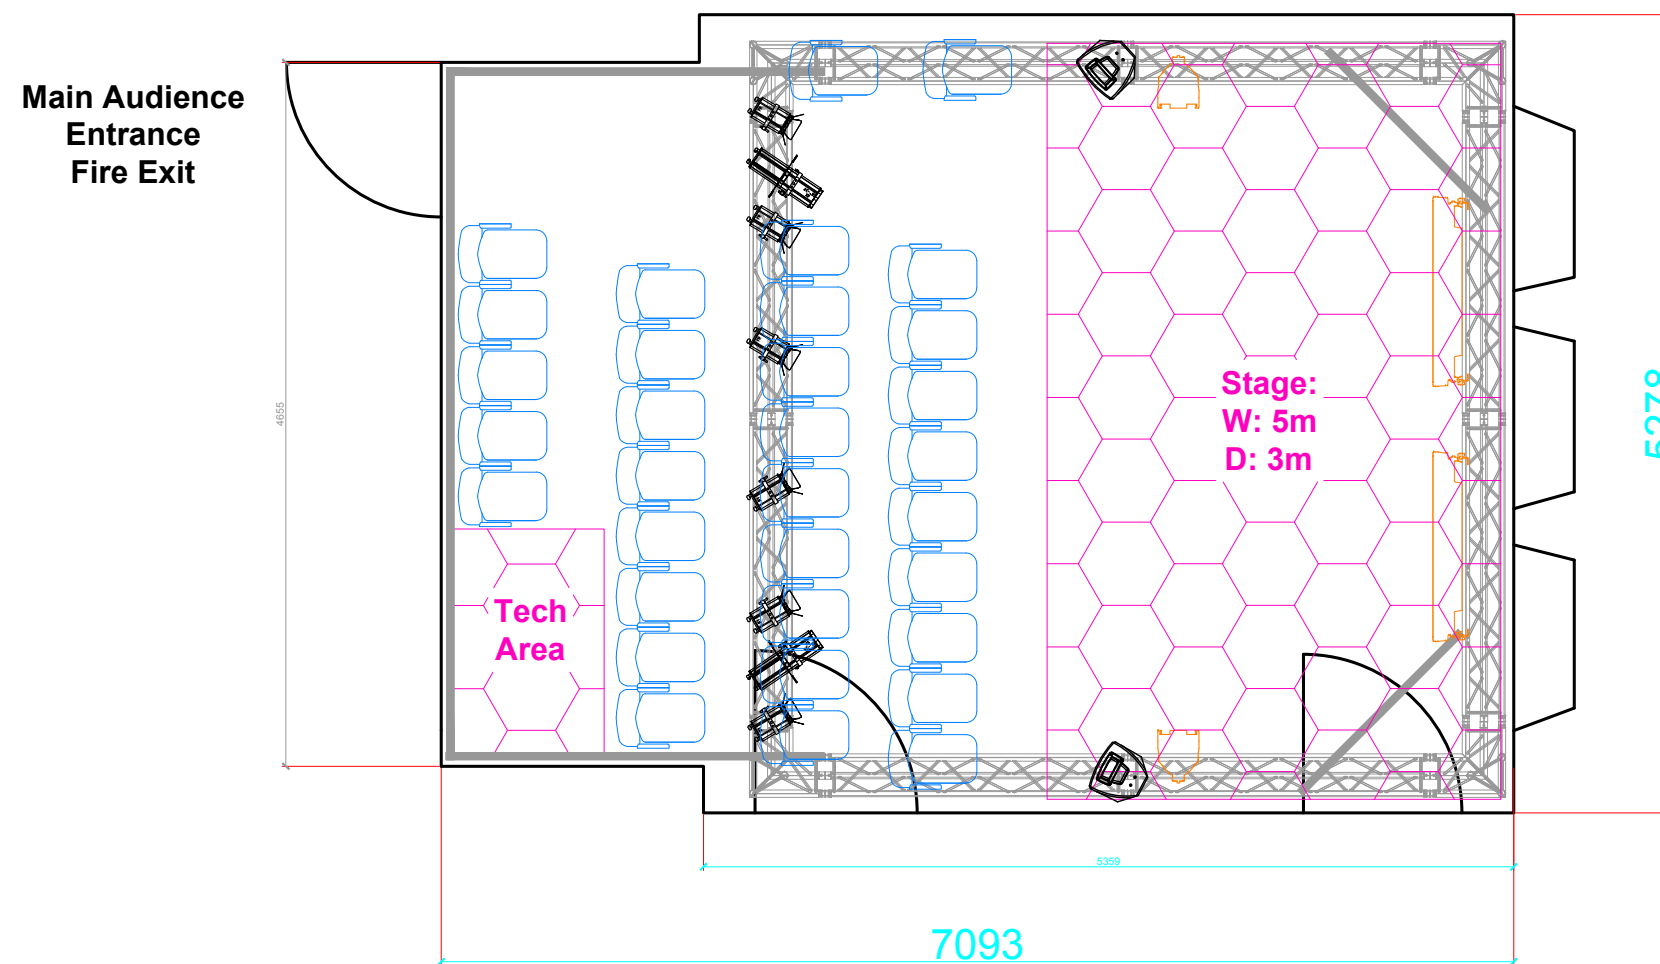

Greenside Venues 2023
Drawn By Cal Graham
Production Manager
t: 07585 112144
e: callum@greensidevenue.co.uk

Performer Pack Drawing

TYPICAL UNIT

This represents visual concepts & construction suggestions only. It does not replace the knowledge and advice of a licensed structural engineer. The designer is unqualified to determine the structural appropriateness of this design and will not assume responsibility for improper engineering or use

Venue:
Greenside @ George St.

Address:
Royal Society of Edinburgh

Title:
Studio Performer Pack Drawing

Date: 29.01.24 Scale: 1:50 @A3

Designed By: Cal Graham

Drawing No: 1 of 1 Rev: 1.1