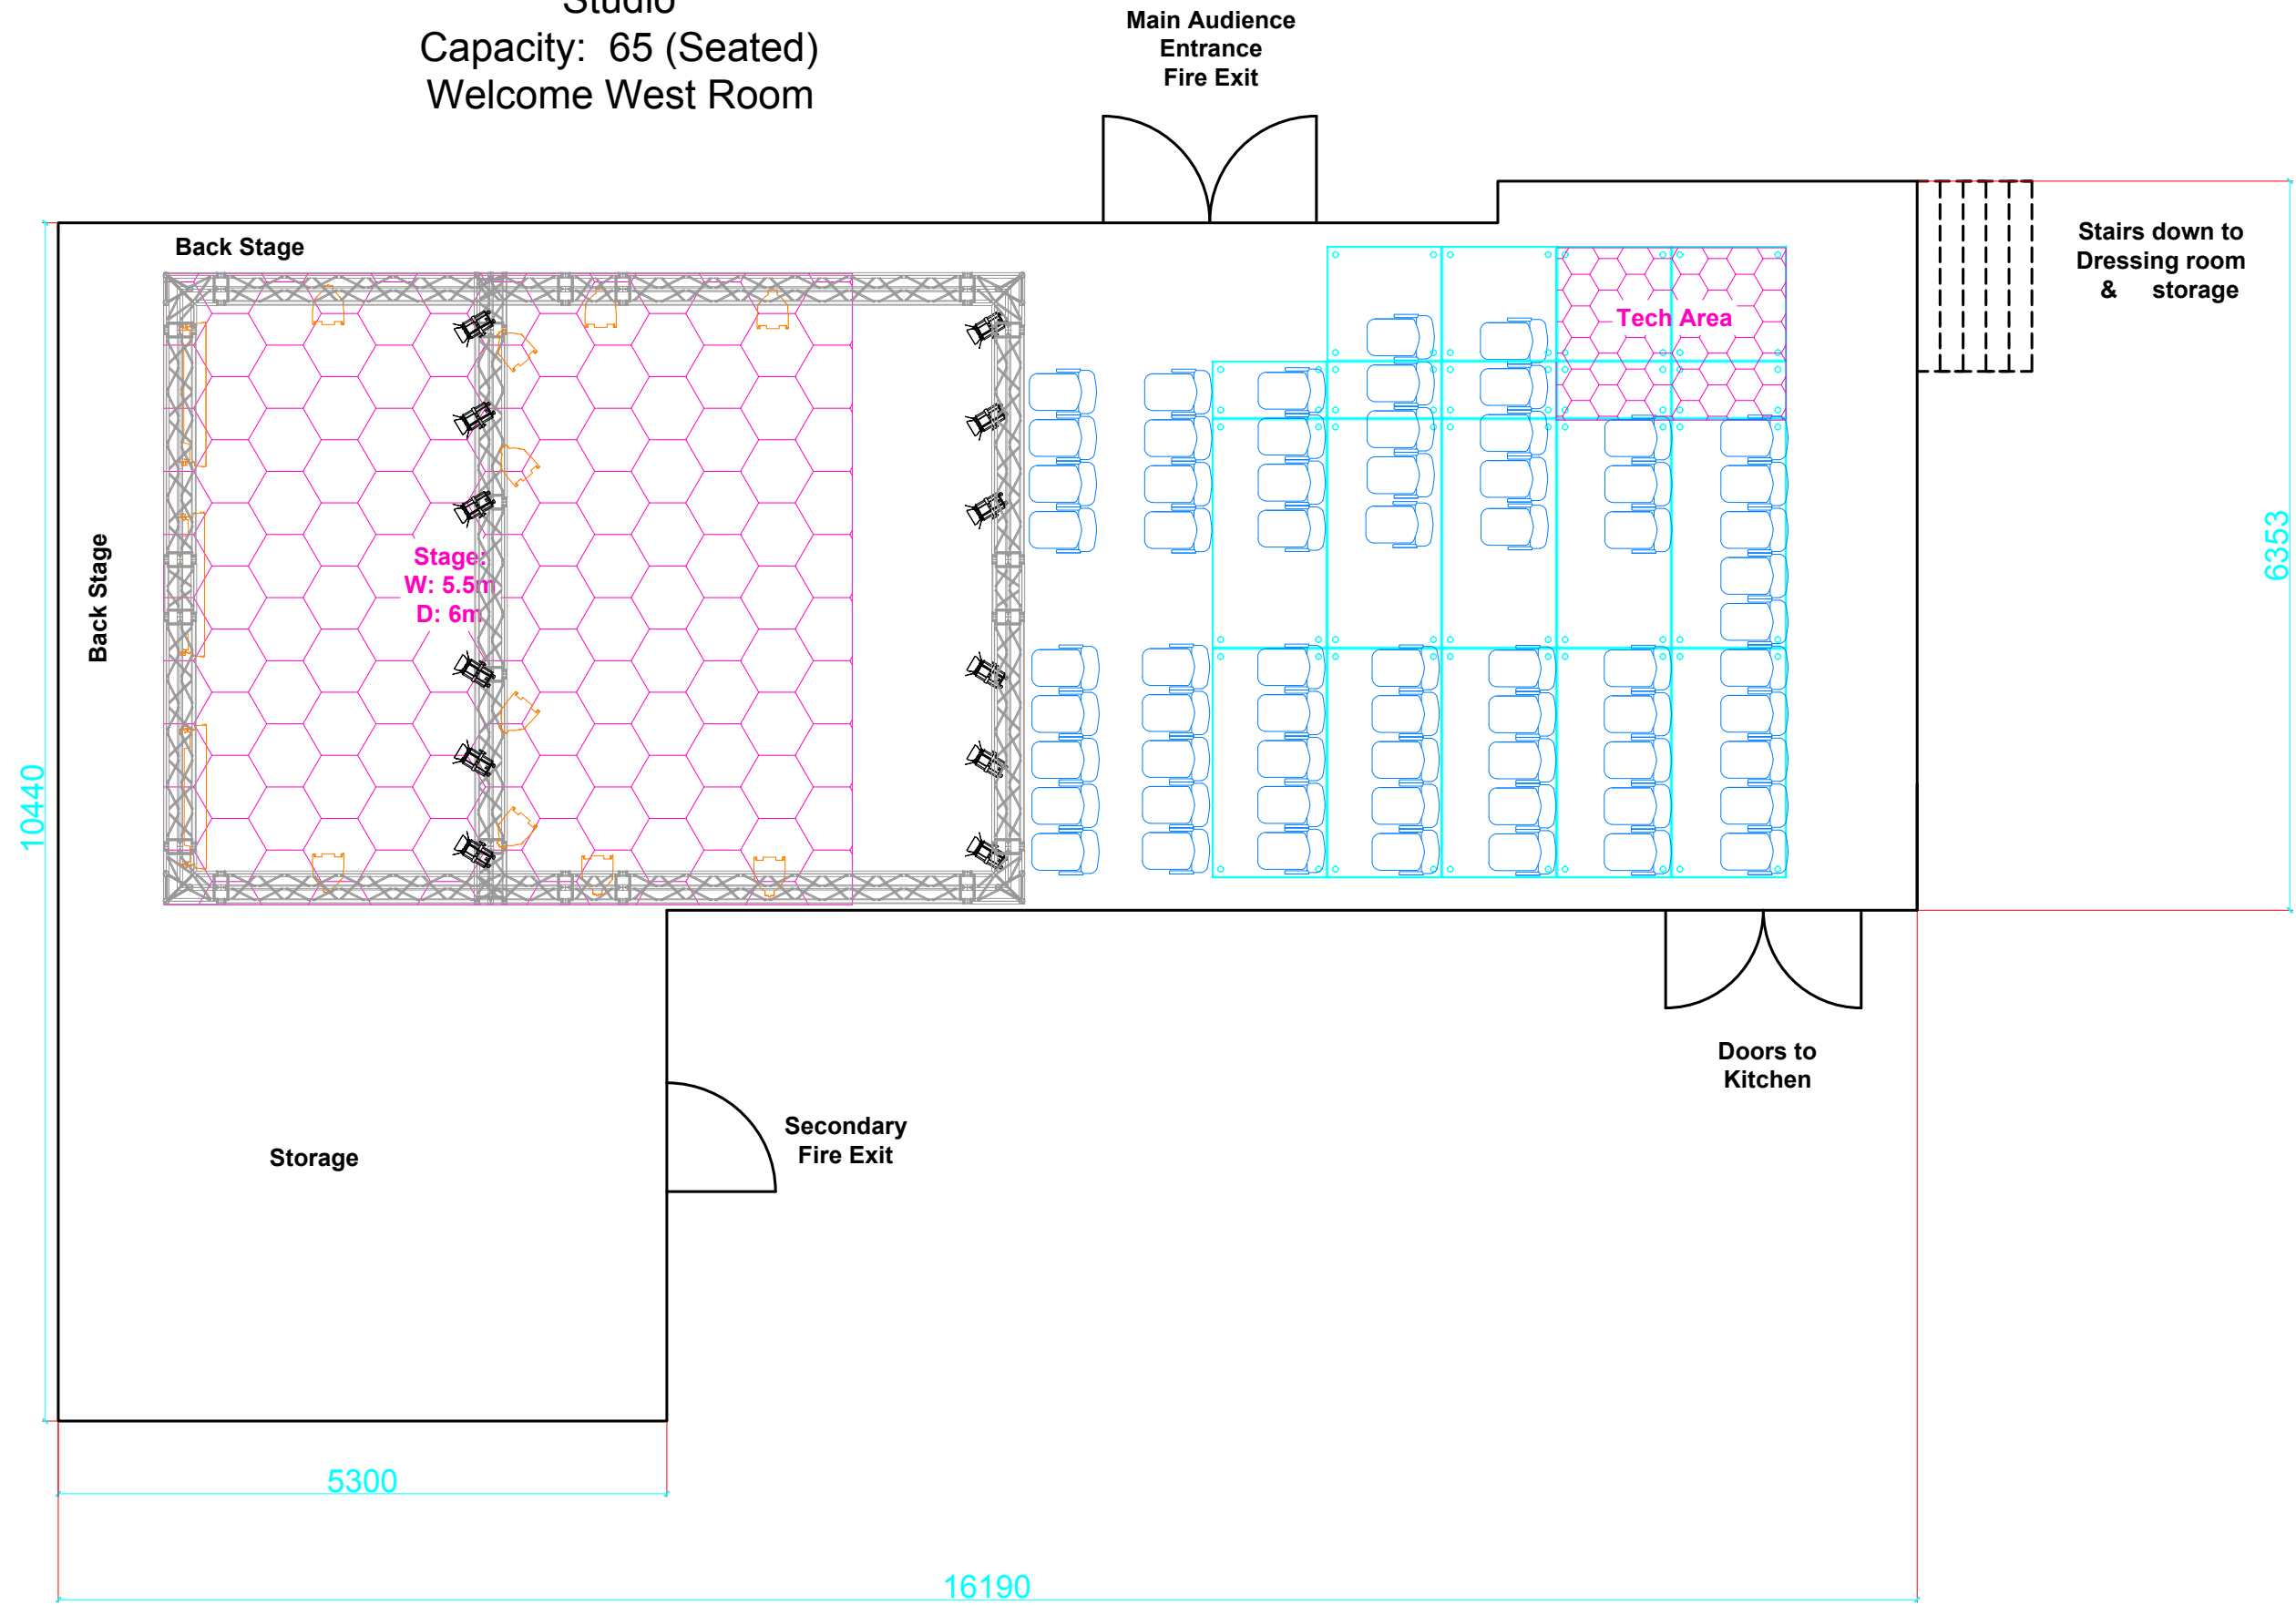

Greenside Venues 2023
 Drawn By Cal Graham
 Production Manager
 t: 07585 112144
 e: callum@greensidevenue.co.uk

**Greenside @ George Street Lime
 Studio**
 Capacity: 65 (Seated)
 Welcome West Room

TYPICAL UNIT

Venue:
 Greenside @ George St.

Address:
 Royal Society of Edinburgh

Title:
 Lime Studio Performer Pack Drawing

Date: 14.12.23 Scale: 1:60 @A3

Designed By: Cal Graham

Drawing No: 1 of 1 Rev: 5.3