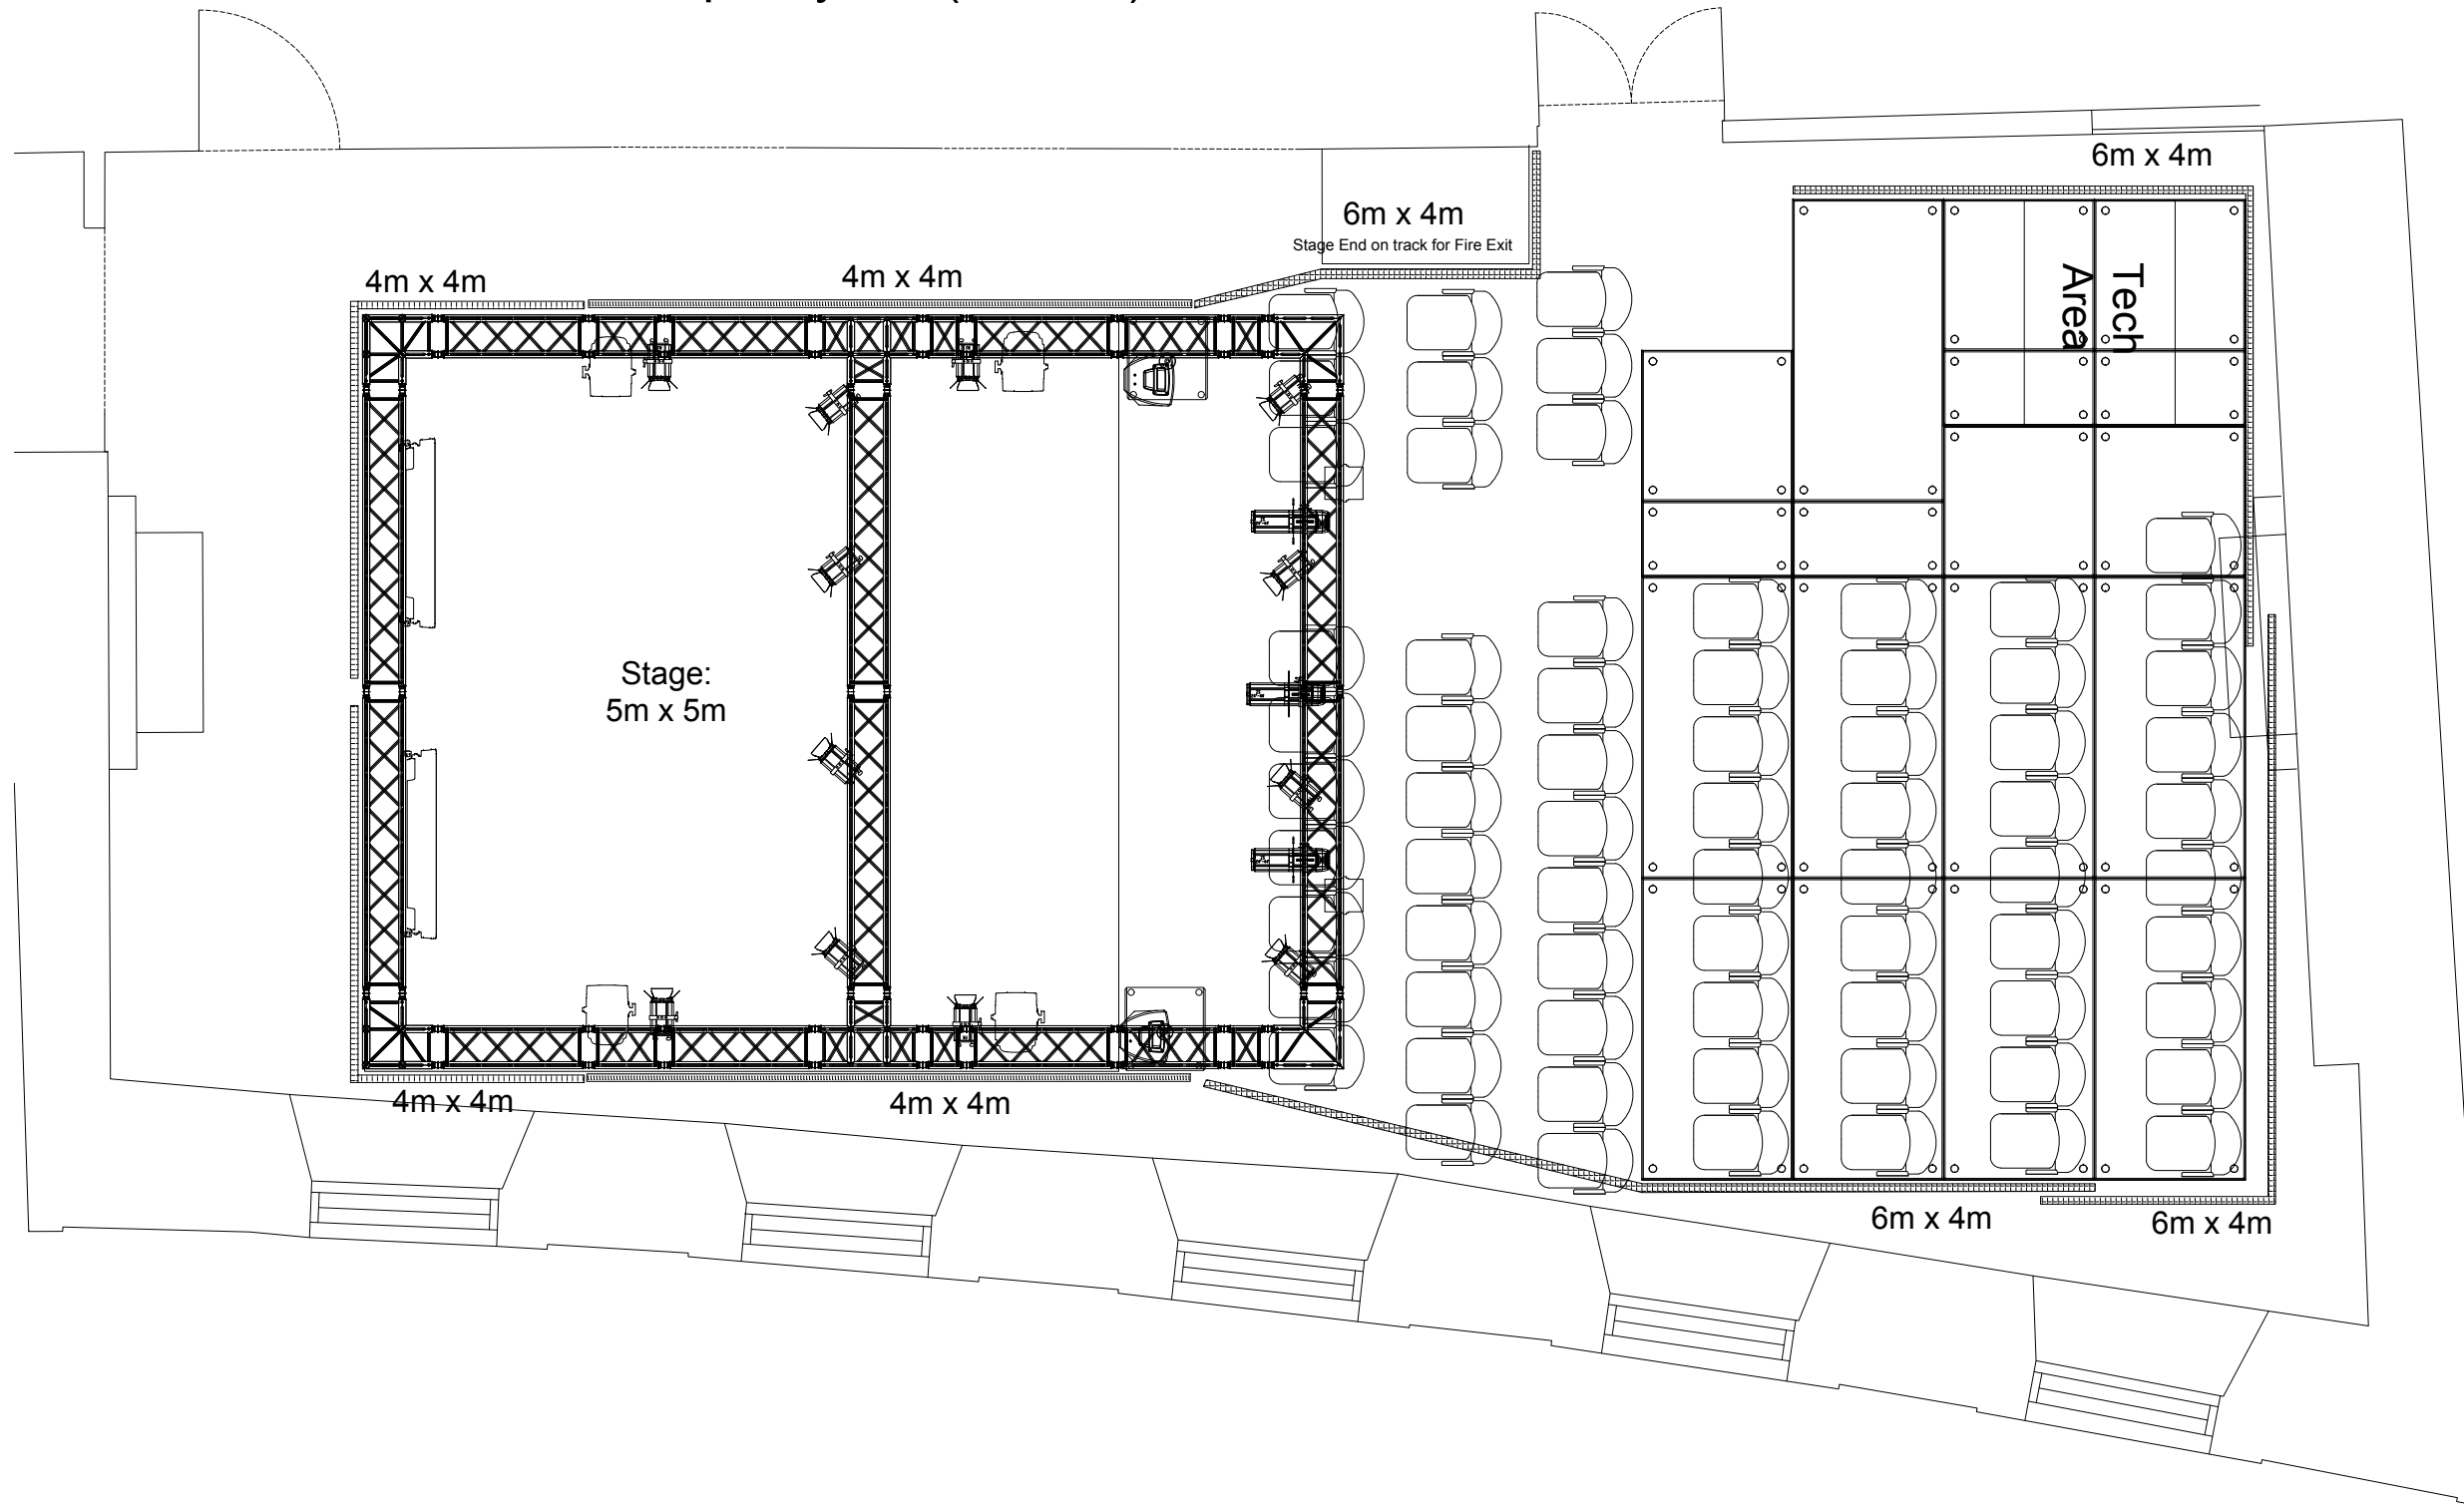

Greenside @ Riddles Court
 Thistle Theatre
 2023 Draft
 Capacity: 70 (Seated)

Drawn By Cal Graham
 Director of Production
 Greenside Venues Ltd.
 t: 07585 112144
 e: callum@greensidevenue.co.uk

This represents visual concepts & construction suggestions only. It does not replace the knowledge and advice of a licensed structural engineer. The designer is unqualified to determine the structural appropriateness of this design and will not assume responsibility for improper engineering or use

Venue:
 Riddles Court

Address: Riddles court
 322 Lawnmarket,
 Edinburgh
 EH1 2PG

Title: Thistle Theatre

Date: 20/08/2023 Scale: 1:50@A3

Designed By: Cal Graham

Drawing No: 1 of 1 Rev: 2.1

Copyright: Greenside Venues Ltd. © 2023