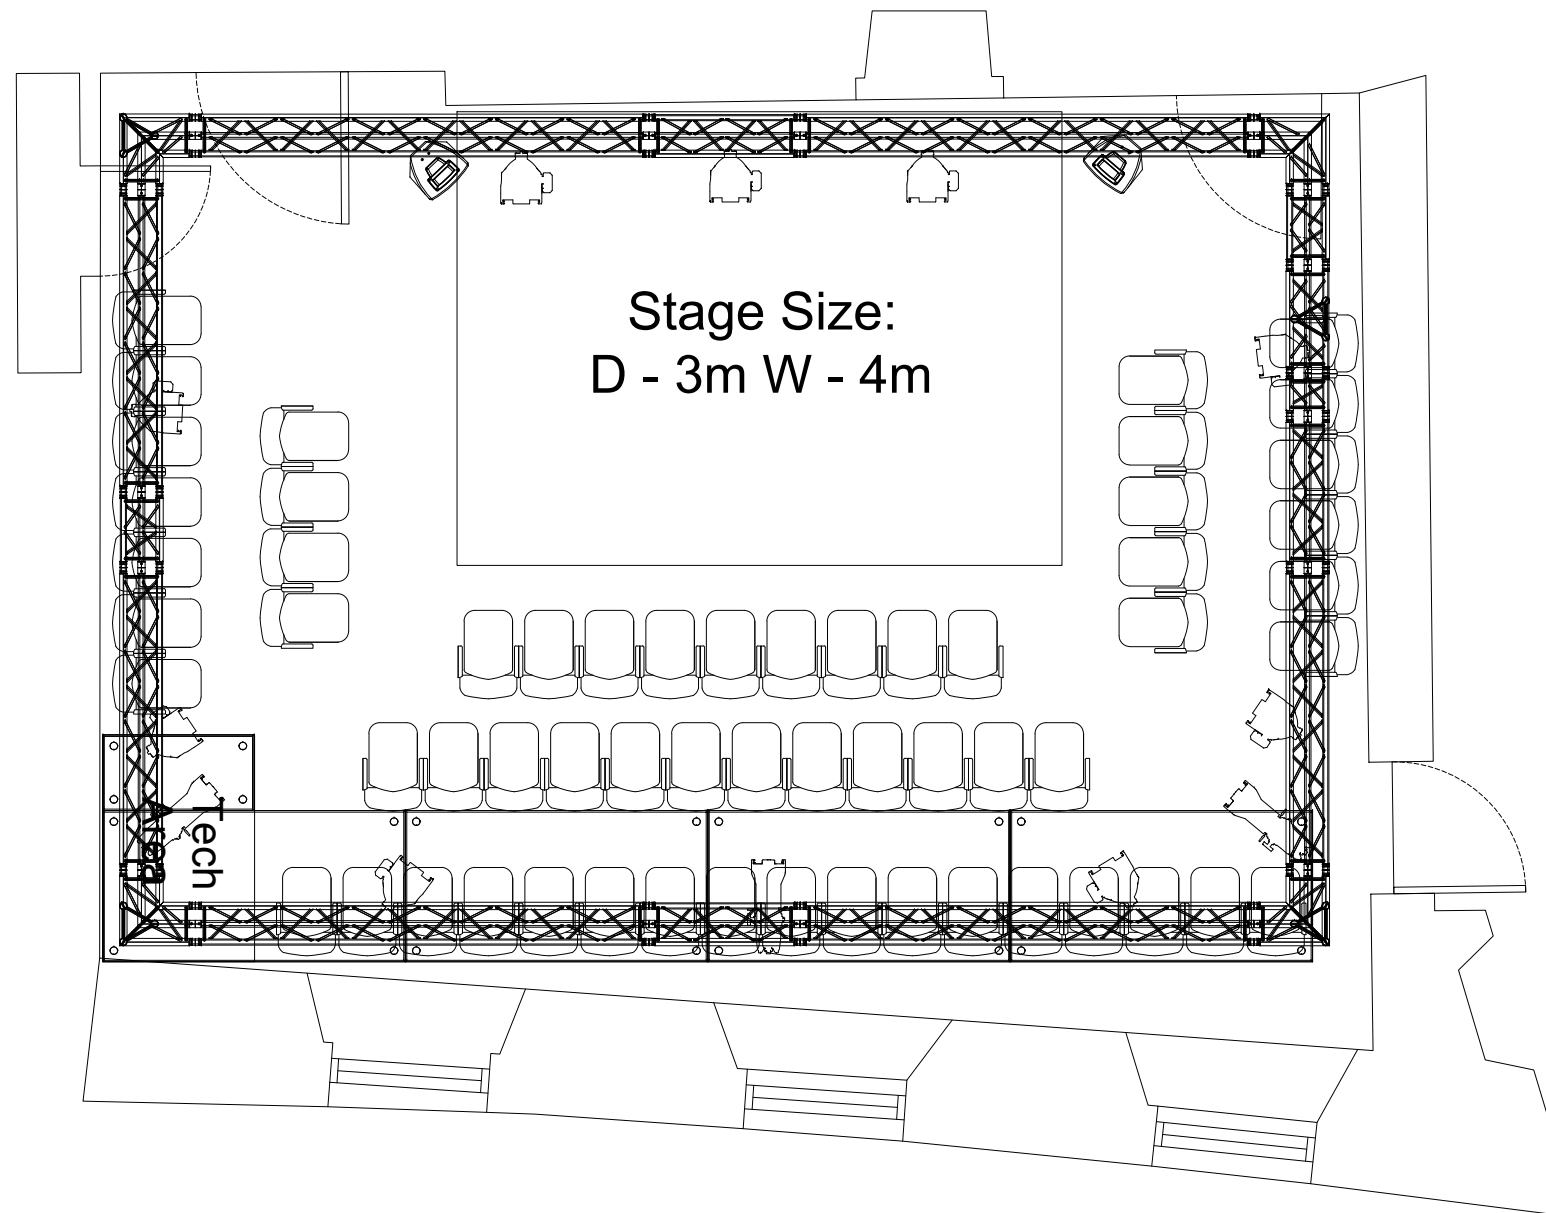

Drawn By Cal Graham
Director of Production
Greenside Venues Ltd.
t: 07585 112144
e: callum@greensidevenue.co.uk

**Greenside @ Riddles Court
Willow Studio
Capacity: 60 (Seated)**

This represents visual concepts & construction suggestions only. It does not replace the knowledge and advice of a licensed structural engineer. The designer is unqualified to determine the structural appropriateness of this design and will not assume responsibility for improper engineering or use

Venue:
Riddles Court

Address: Riddles court
322 Lawnmarket,
Edinburgh
EH1 2PG

Title: Willow Studio

Date: 20/08/2023 Scale: 1:50@A3

Designed By: Cal Graham

Drawing No: 1 of 1 Rev: 2.1

Copyright: Greenside Venues Ltd. © 2023