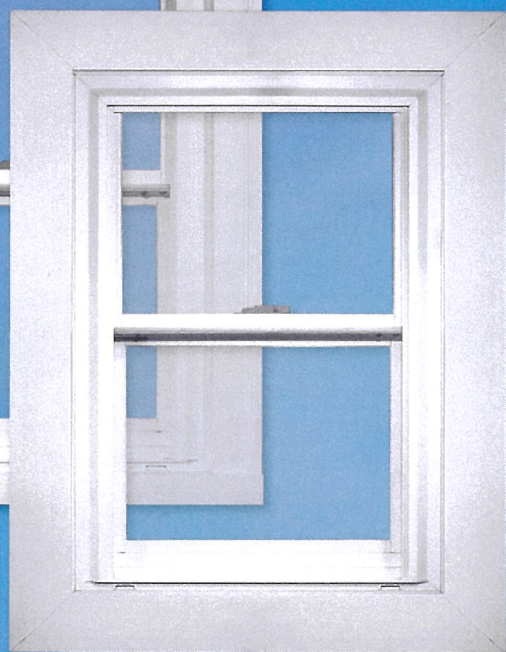

WINDOW CASING

400 SERIES VINYL WINDOW TRIM PACKAGE

Windows play a major role in the overall look and appearance of a house. The size, geometry and placement of each window are all elements considered when creating window designs for a structure. All these components play a vital role in the overall aesthetic of a building but the proper exterior window trim can add even more curb appeal and excitement to the facade's appearance. Add some character to your windows and take steps to make that house a home.

2-1/2" CASING
SHOWN IN TRADITIONAL STYLE

3-1/2" FLAT CASING
SHOWN IN PICTURE FRAME STYLE

WINCORE
WINDOWS & DOORS
The way it should be.

ENHANCE YOUR HOME'S CURB APPEAL WITH TWO LONG-LASTING CLASSIC AMERICAN TRIM PACKAGES.

For a classic, brick mould trim appearance, opt for the 2-1/2" casing with 908 feature. For a more modern, contemporary impression, choose the 3-1/2" wide casing option. Both designs feature an integral siding channel that accepts 1" siding panels. If the exterior finish of the home does not include siding, an optional channel filler is available.

Traditional style appearance consists of casing on three sides with a classic sill nose. Picture Frame casing utilizes the casing style of your choice on all four sides.

Installation of Wincore windows with the exterior casing trim eliminates time and labor necessary to wrap alternative wood trim and is more cost effective than composite trim.