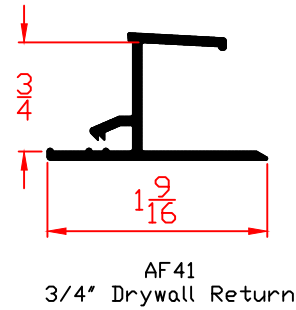

Interior

Wincore Windows & Doors

250 Staunton Avenue
Parkersburg, WV 26104

DRAWN: TLD	DATE: 04/17/2020	SCALE: NTS	
SERIES: All			
TITLE: Interior Window - Accessories			DRAWING LOCATOR: Tlo 005-Win Acc App Dwg