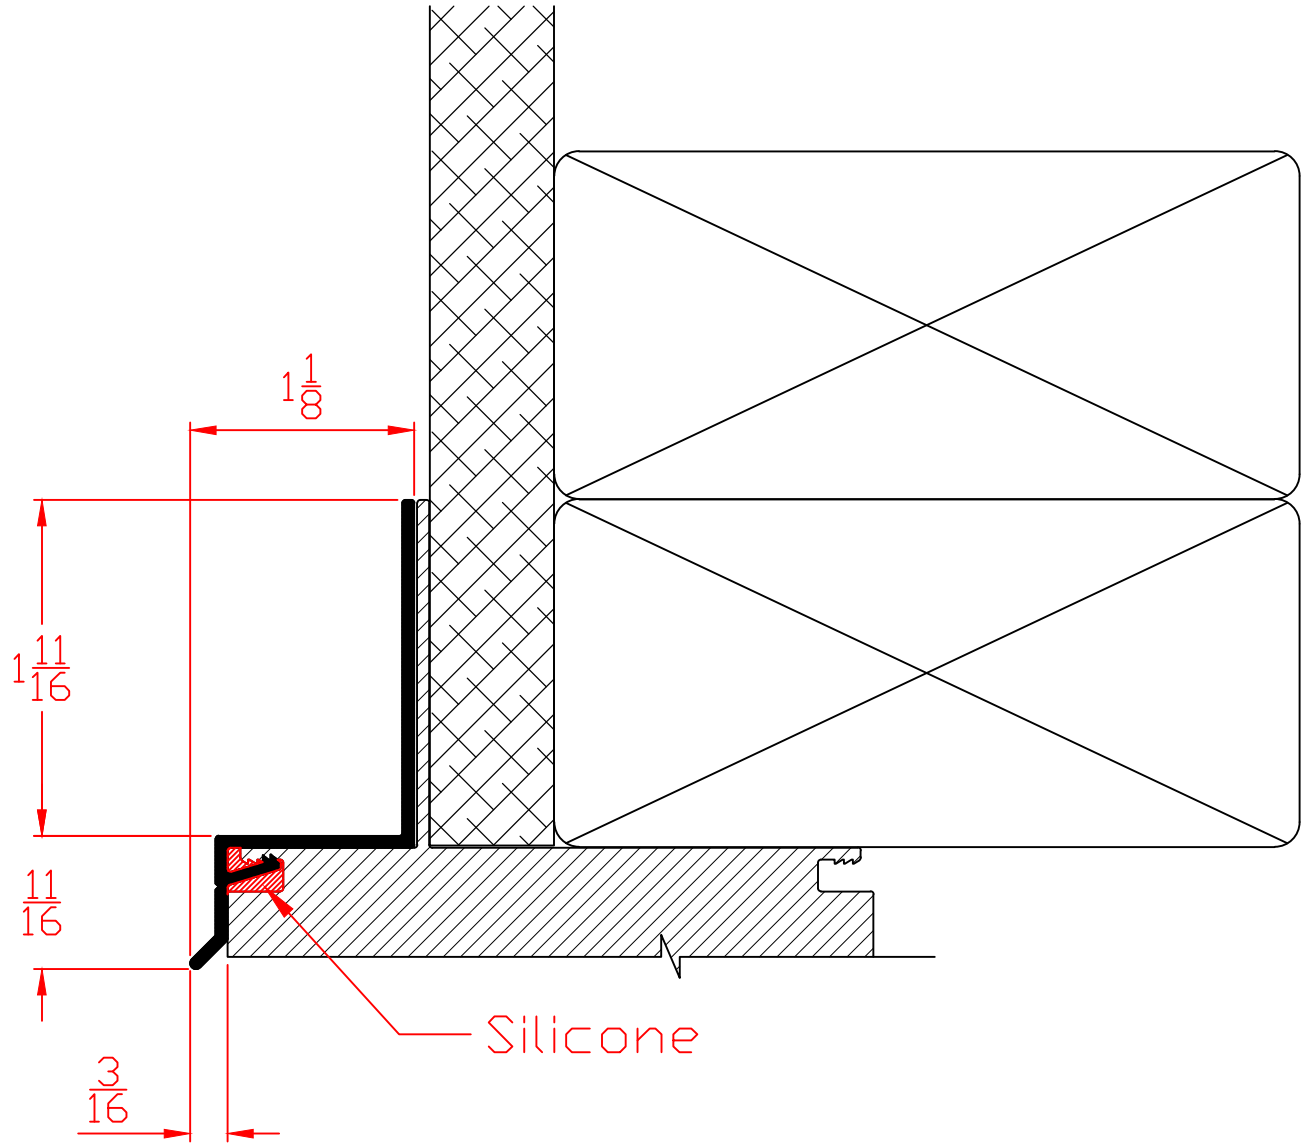

Exterior V747 Drip Cap

Available on:
400 Series Only

Wincore
Windows & Doors

Part: V747		Series: Exterior Window - Accessories
#	REVISIONS	DATE
1	Added Dim's-Re Organized to Int/Ext	07/01/2020