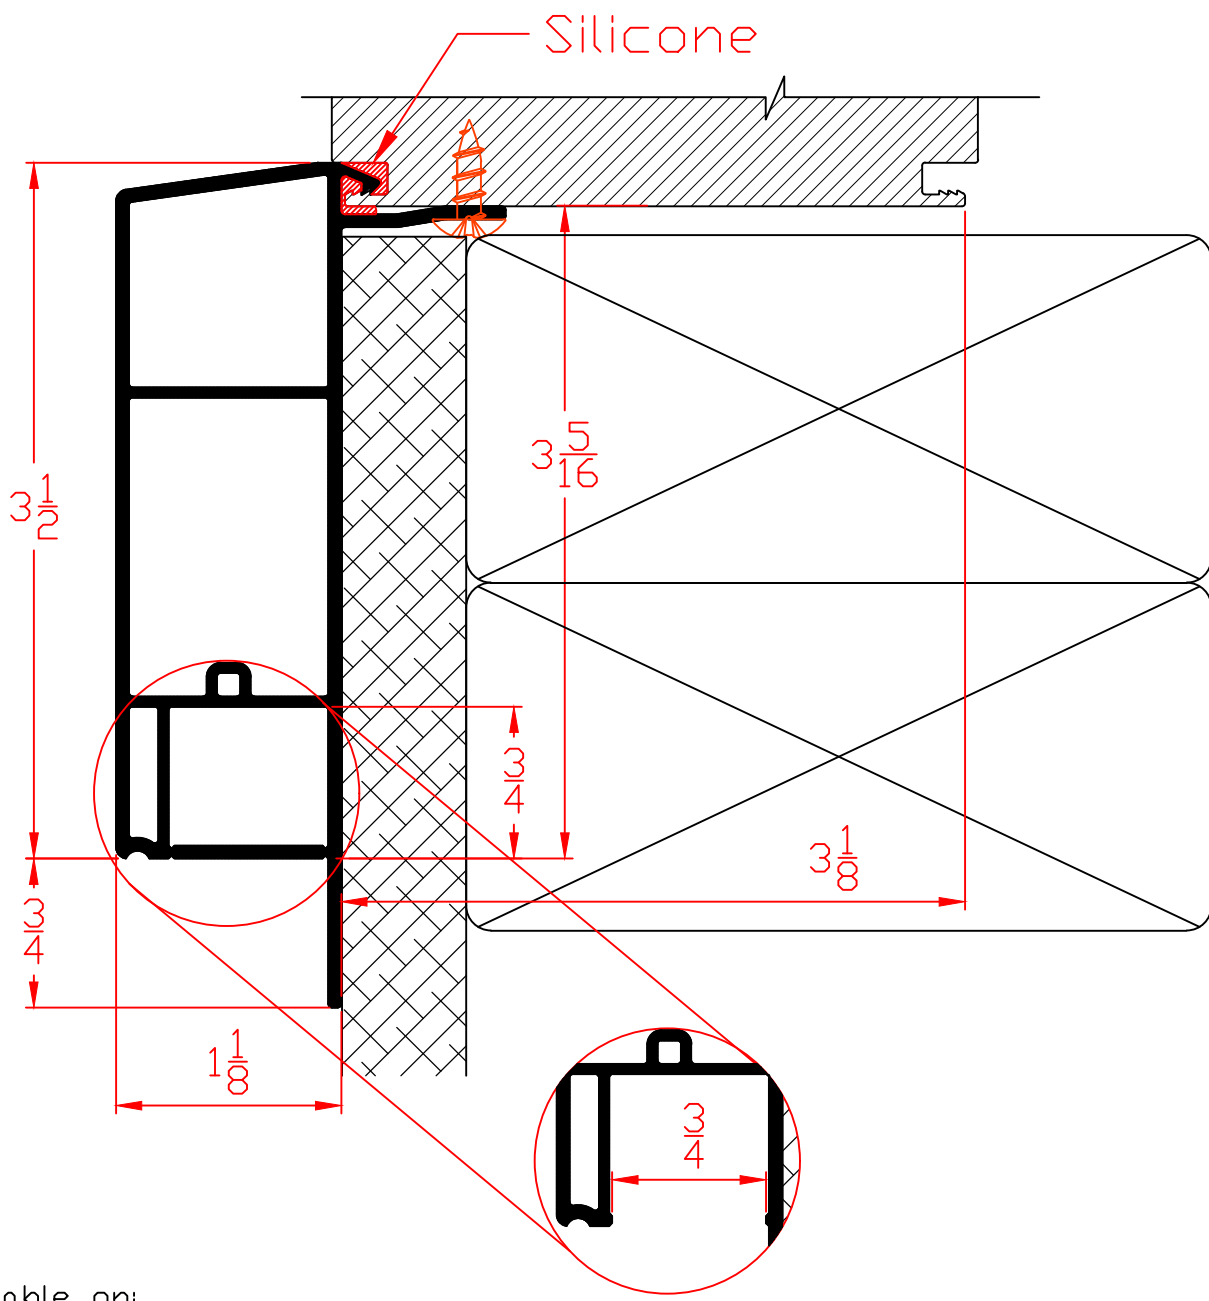

Exterior AF38 3-1/2" Casing

Available on:
5400 Series
7700 Series
8400 Series
8800 Series

Wincore
Windows & Doors

Part: AF38		Series: Exterior Window - Accessories
#	REVISIONS	DATE
1	Added Dim's-Re Organized to Int/Ext	07/01/2020