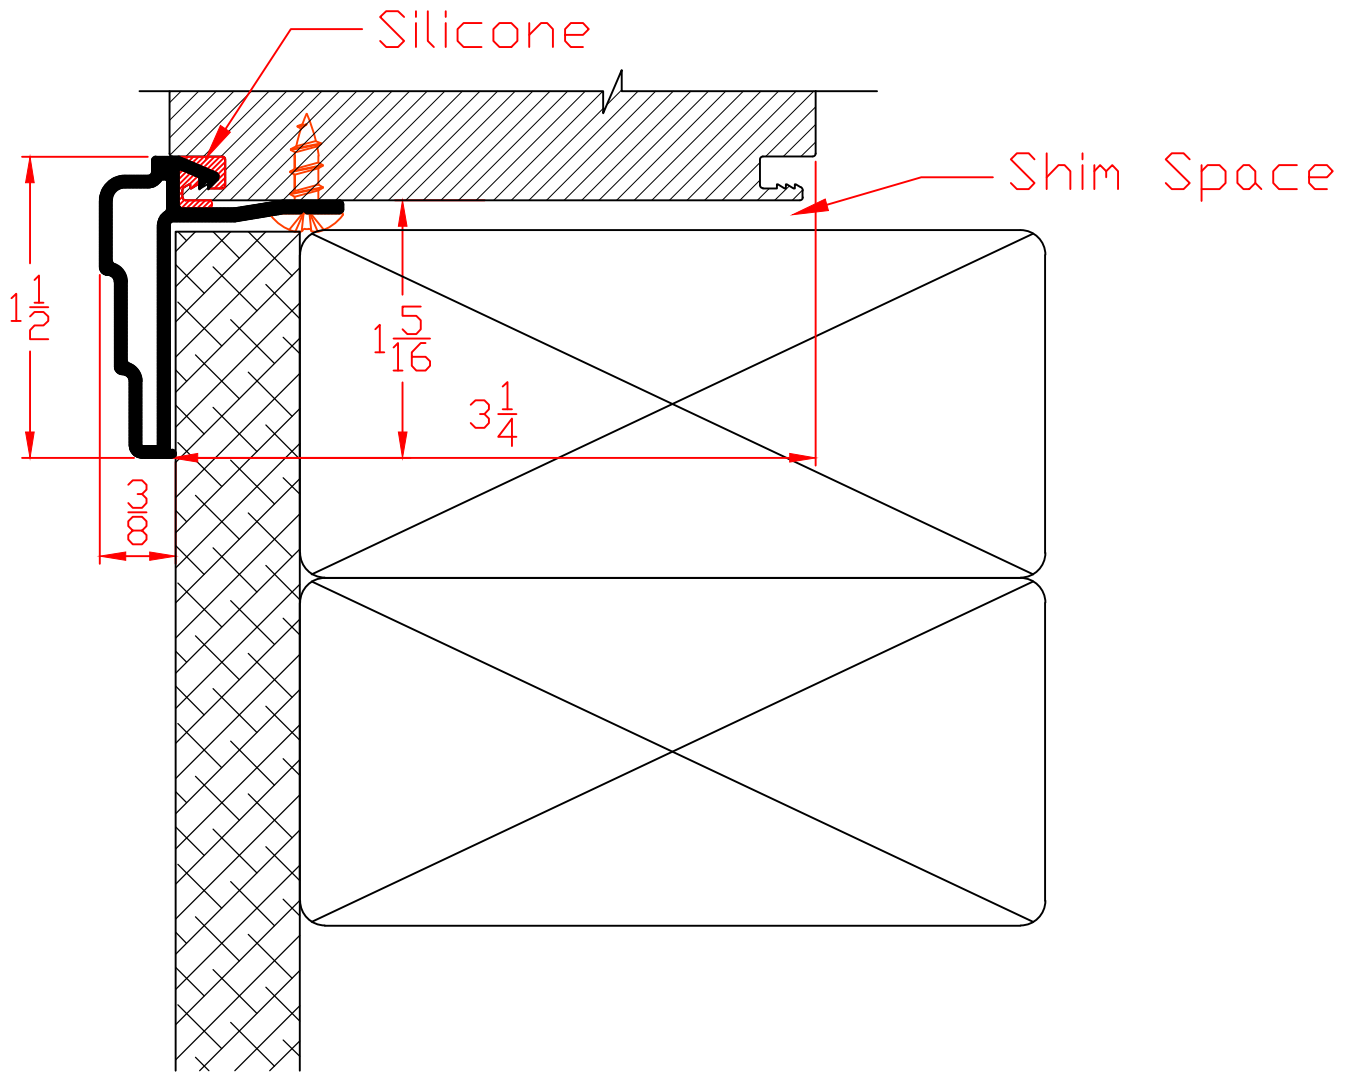

Exterior V672 Masonry Flange 2

Available on:
5400 Series
7700 Series
8400 Series
8800 Series

Wincore
Windows & Doors

Part: V672		Series: Exterior Window - Accessories
#	REVISIONS	DATE
1	Added Dim's-Re Organized to Int/Ext	07/01/2020