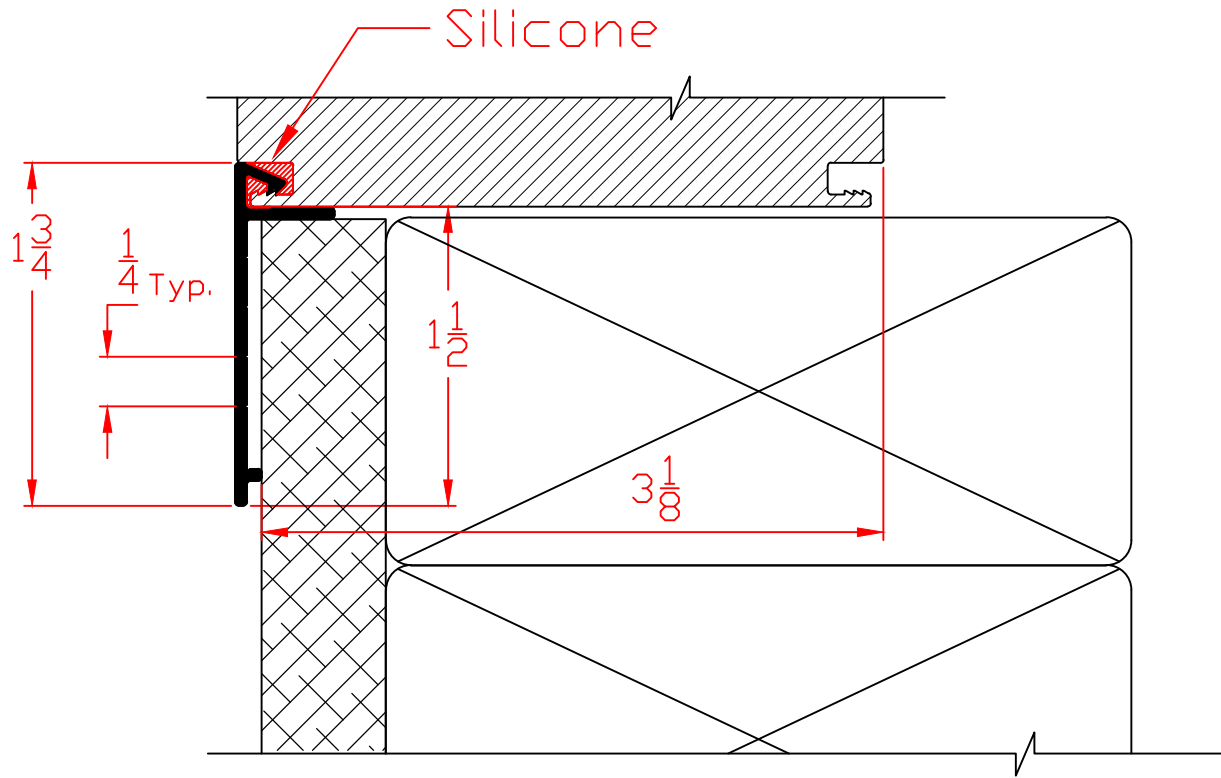

Exterior XF12 Sill Extender

Sill Extender
shown configured
for slope sill.

Available on:
5400 Series
7700 Series
8400 Series
8800 Series

Wincore
Windows & Doors

Part: XF12		Series: Exterior Window - Accessories
#	REVISIONS	DATE
1	Added Dim's-Re Organized to Int/Ext	07/01/2020