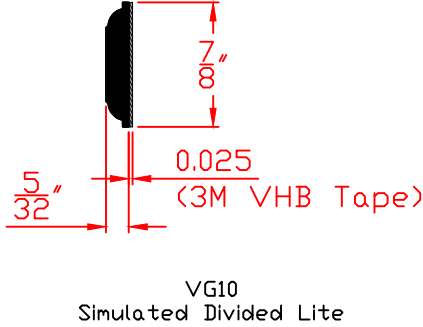

Interior

Wincore Windows & Doors

250 Staunton Avenue
Parkersburg, WV 26104

DRAWN: TLD	DATE: 04/17/2020	SCALE: NTS	
SERIES: All			
TITLE: Interior Window - Accessories			DRAWING LOCATOR: Tlo 005-Win Acc App Dwg