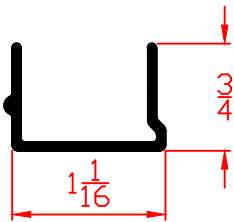

K103
Casing Filler