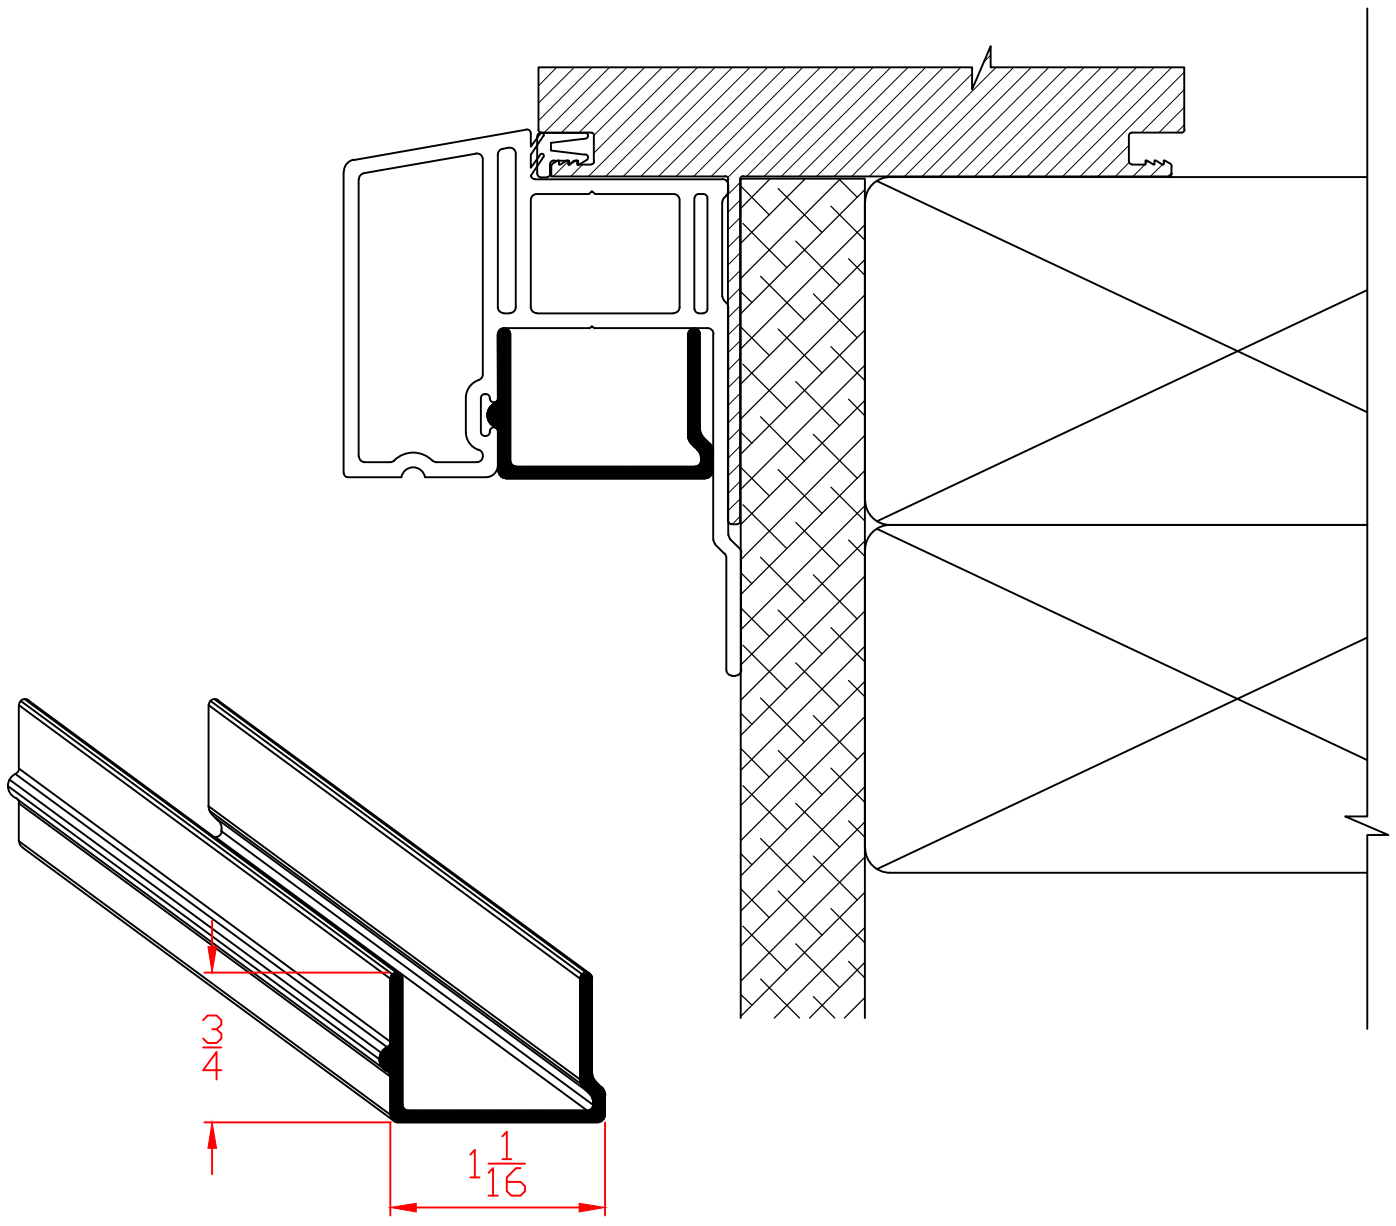

Exterior K103 Casing Filler

Available on:
400 Series Only

Wincore
Windows & Doors

Part: K103		Series: Exterior Window - Accessories
#	REVISIONS	DATE
1	Added Dim's-Re Organized to Int/Ext	07/01/2020