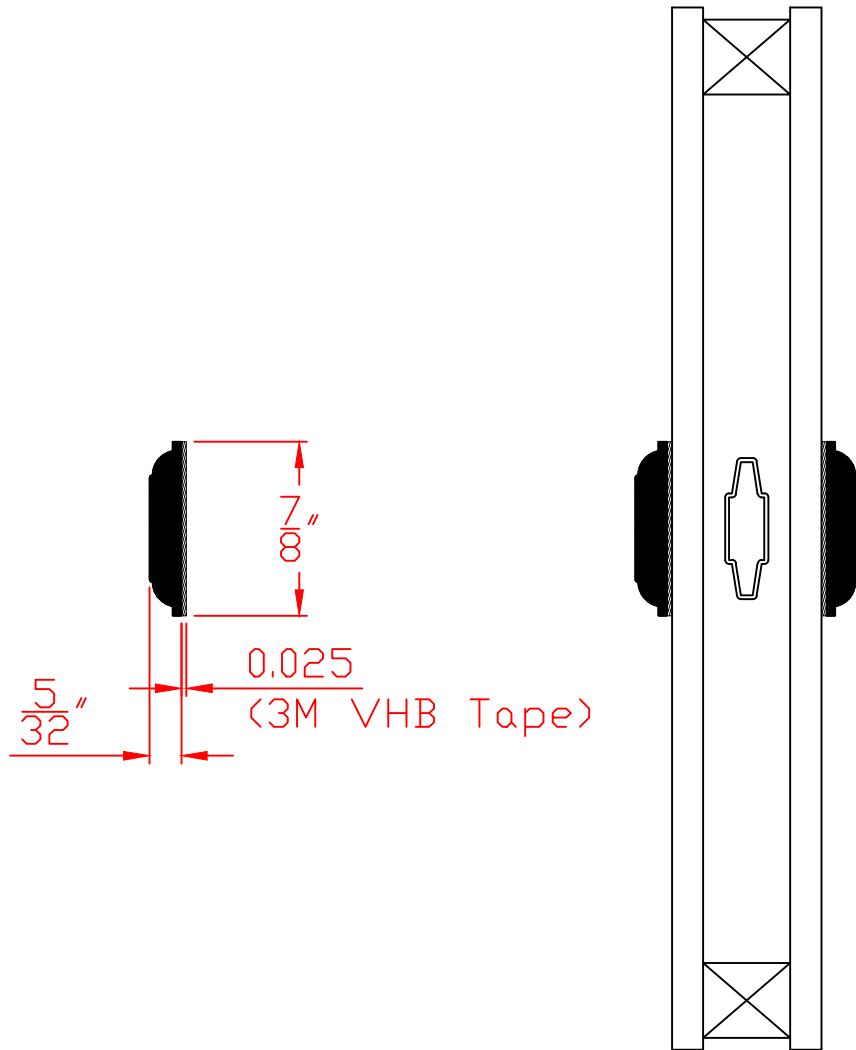

Interior VG10 - SDL w/Adhesive

Available on:
7700 Series
8400 Series

Wincore
Windows & Doors

Part: VG10		Series: Interior Window - Accessories
#	REVISIONS	DATE
1	Added Dim's-Re Organized to Int/Ext	07/01/2020