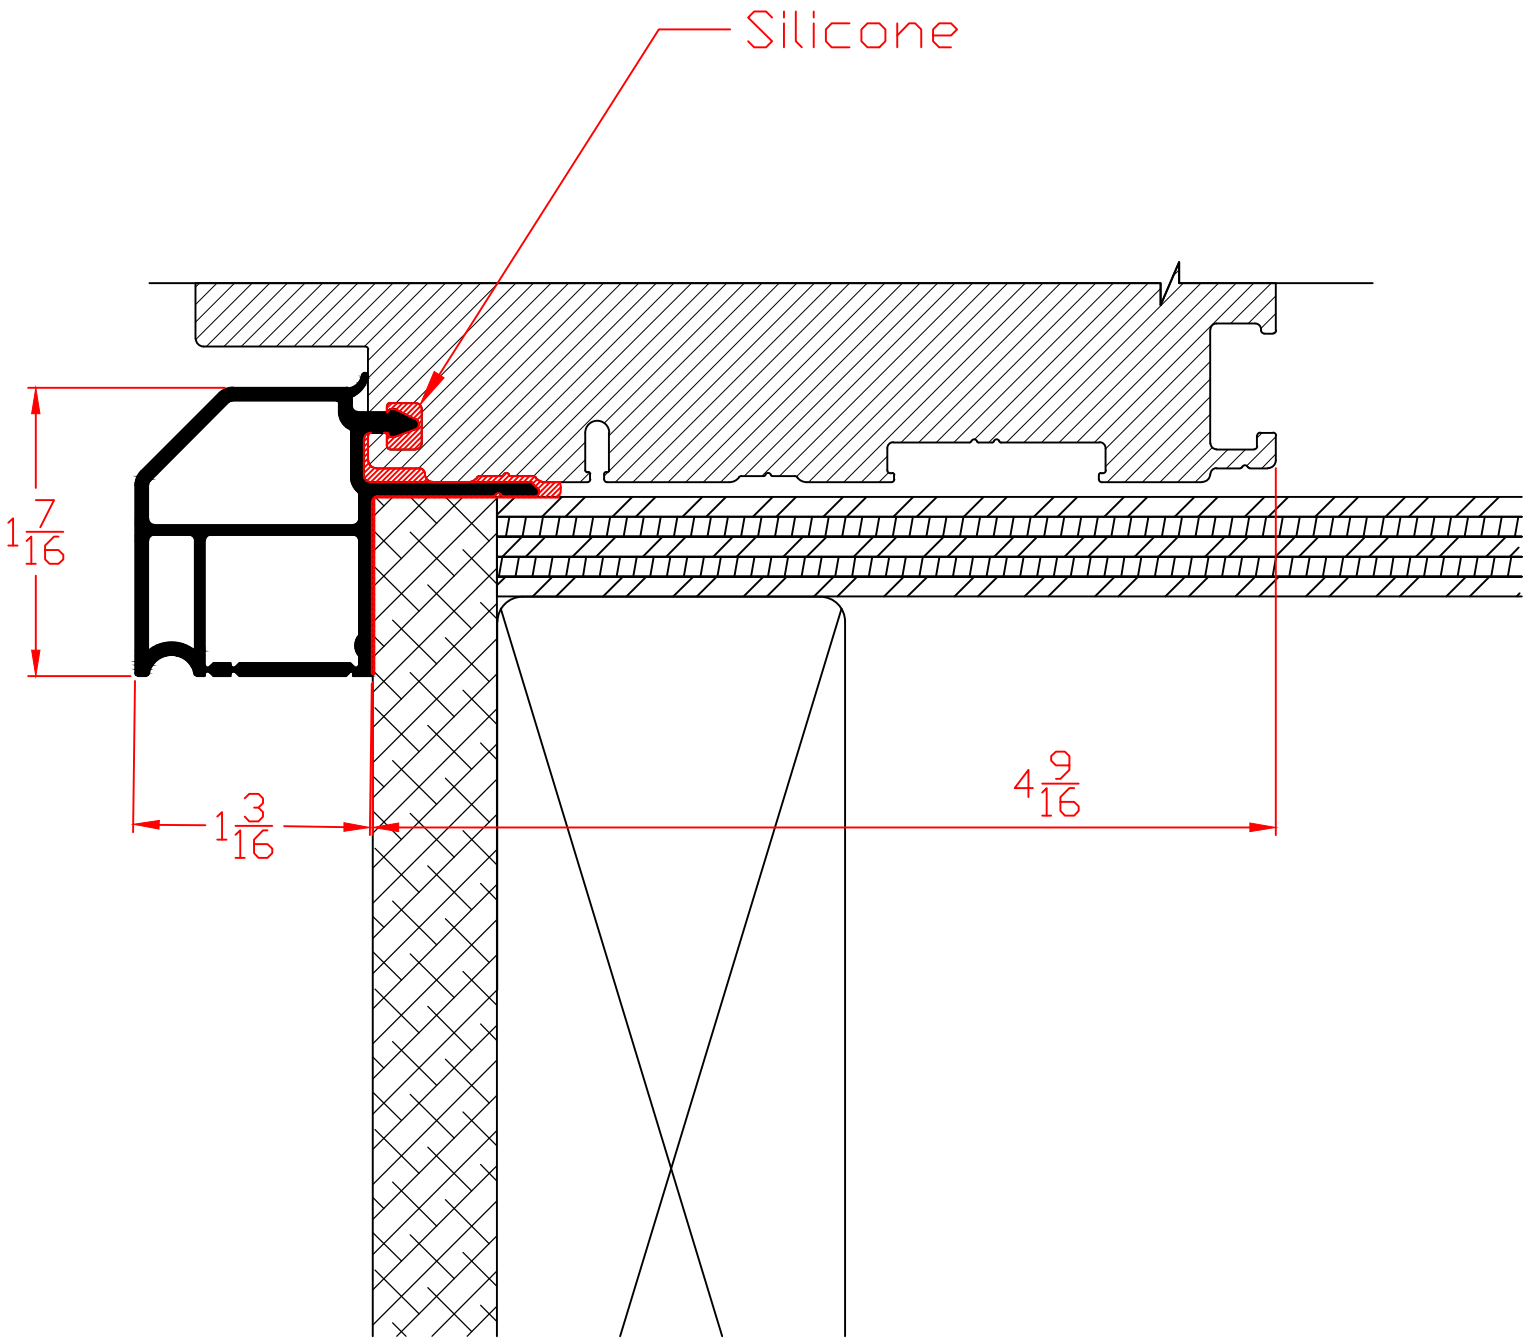

Exterior

5917 - Brick Mould w/ J-Channel

Available on:
5400 Series
7700 Series
8800 Series

Wincore
Windows & Doors

Part: 5917		Series: Exterior Slide Patio - Accessories
#	REVISIONS	DATE
1	Added Dim's-Re Organized to Int/Ext	07/01/2020