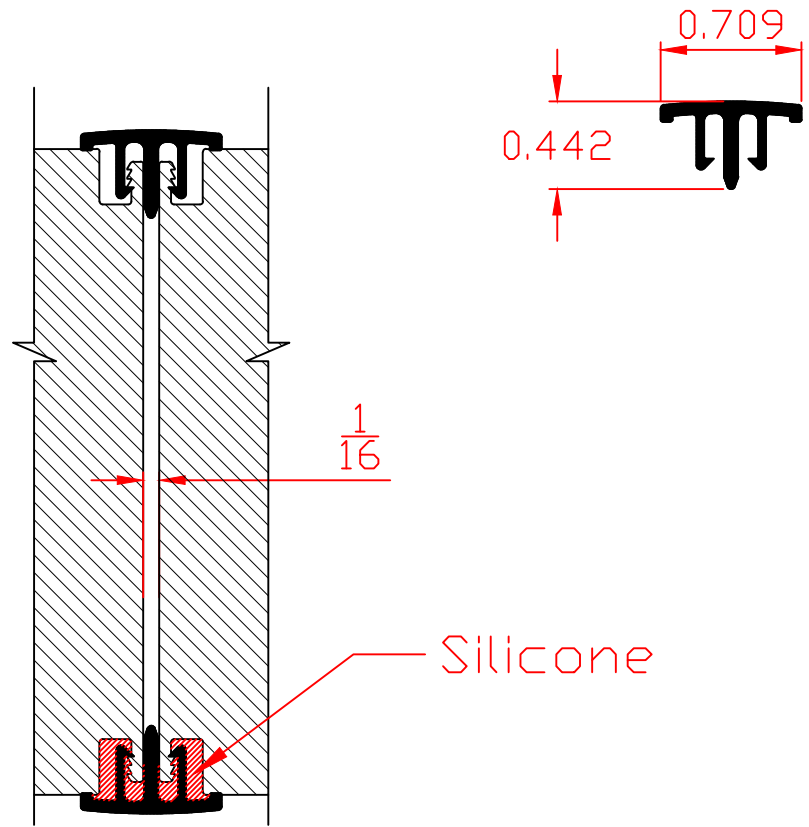

Interior AM0093B Mull

Note: Only used with Laminate profiles.

Exterior

Available on:
400 Series
500 Series
5400 Series
7700 Series

Wincore
Windows & Doors

Part: AM0093B		Series: Interior Window - Accessories
#	REVISIONS	DATE
1	Added Dim's-Re Organized to Int/Ext	07/01/2020