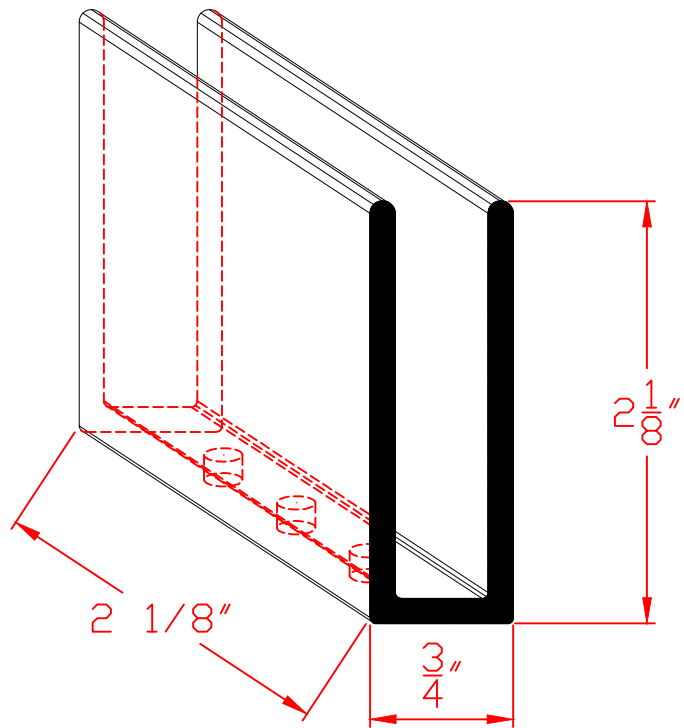

Interior Structural Mullion C-Clip

Available on:
5400 Series
7700 Series
8400 Series
8800 Series

Wincore
Windows & Doors

Part: **SM C-Clip** Series: Interior Slide Patio - Accessories

#	REVISIONS	DATE
1	Added Dim's-Re Organized to Int/Ext	07/01/2020