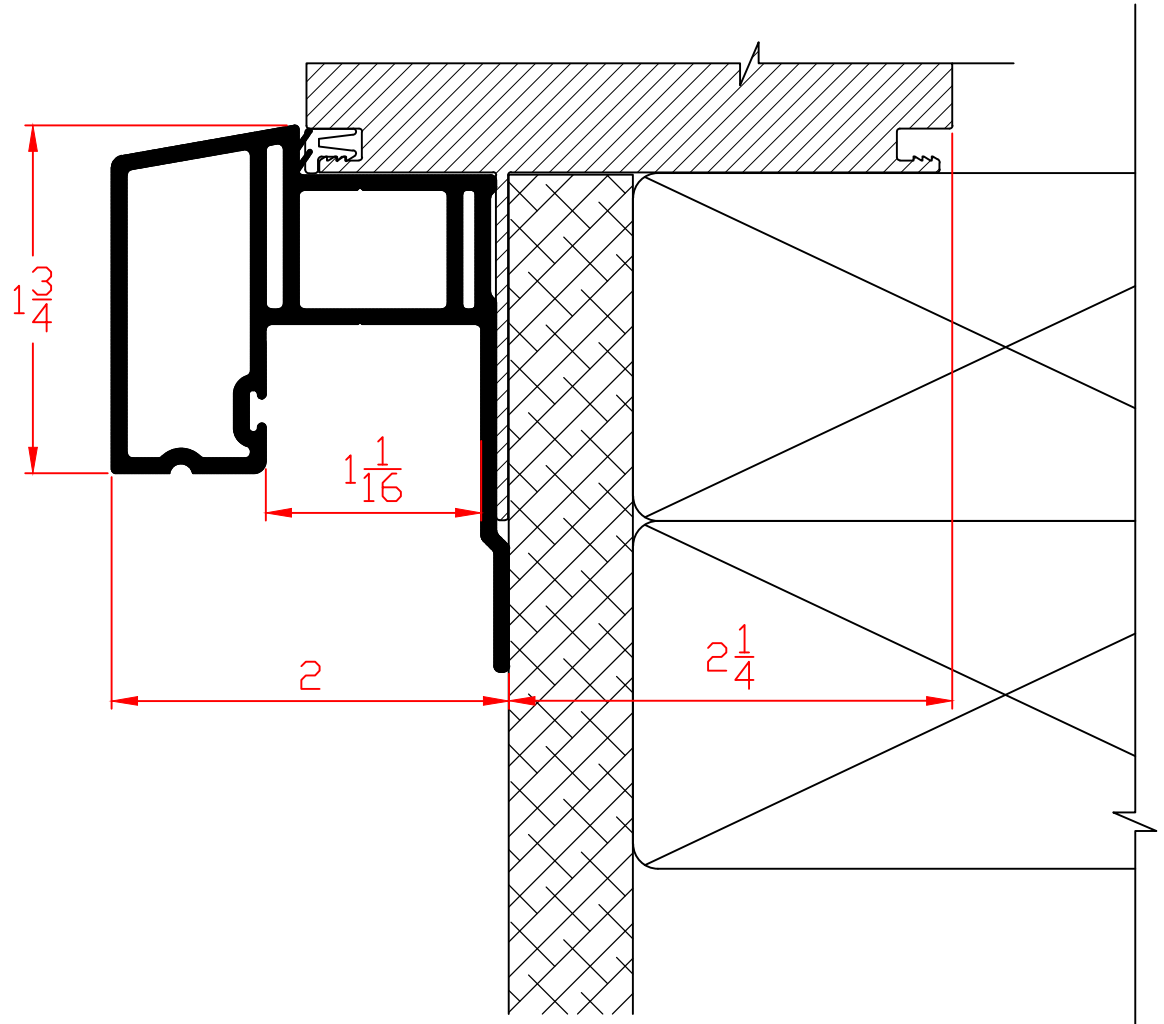

Exterior K100 Sill Extender

Available on:
400 Series Only

Wincore
Windows & Doors

Part: K100		Series: Exterior Window - Accessories
#	REVISIONS	DATE
1	Added Dim's-Re Organized to Int/Ext	07/01/2020