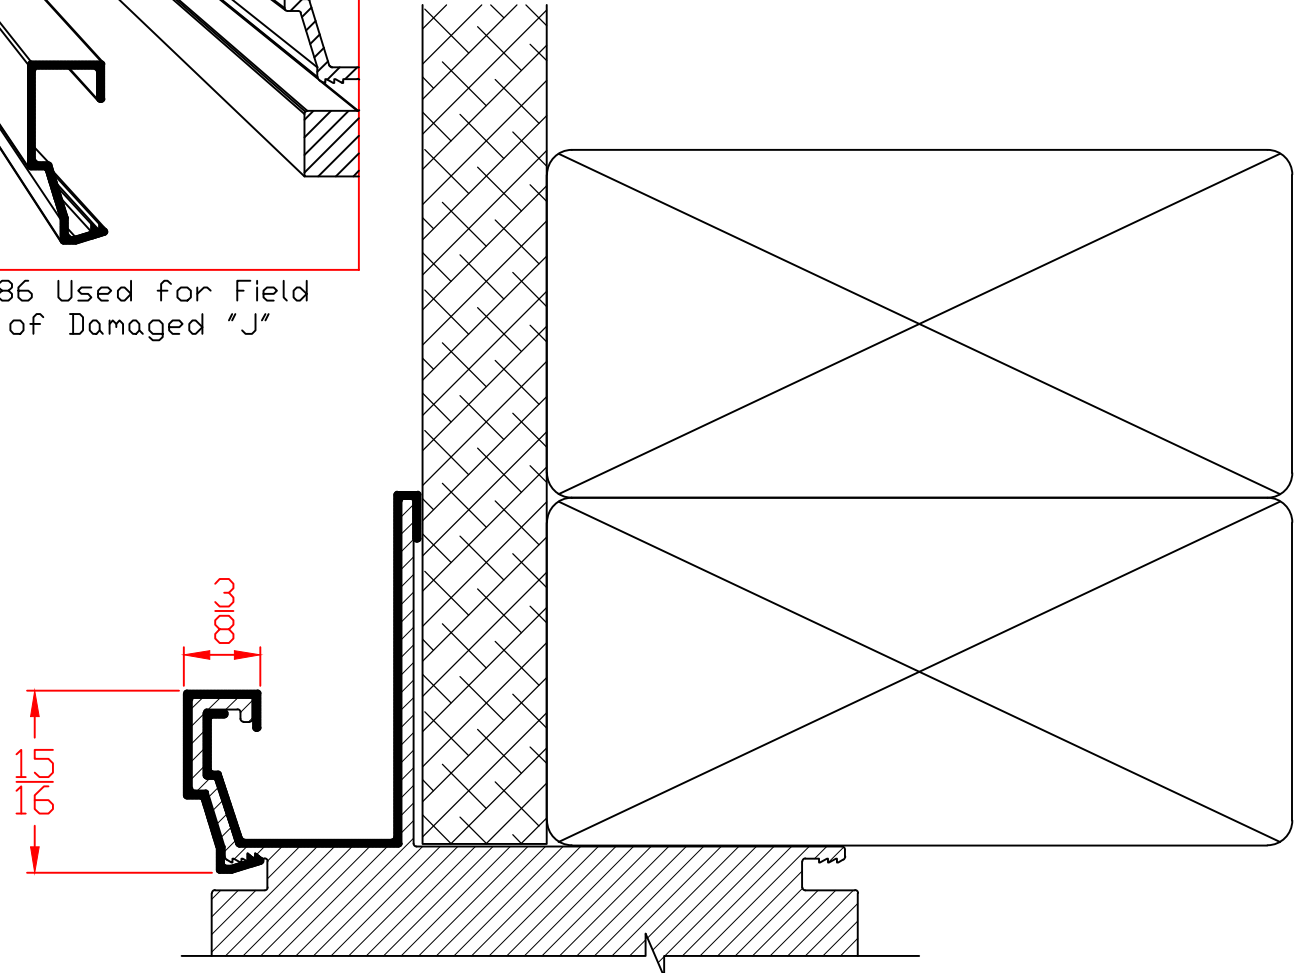

Available on:
500 Series Only

Wincore
Windows & Doors

Part: V786/V787		Series: Exterior Window - Accessories
#	REVISIONS	DATE
1	Added Dim's-Re Organized to Int/Ext	07/01/2020