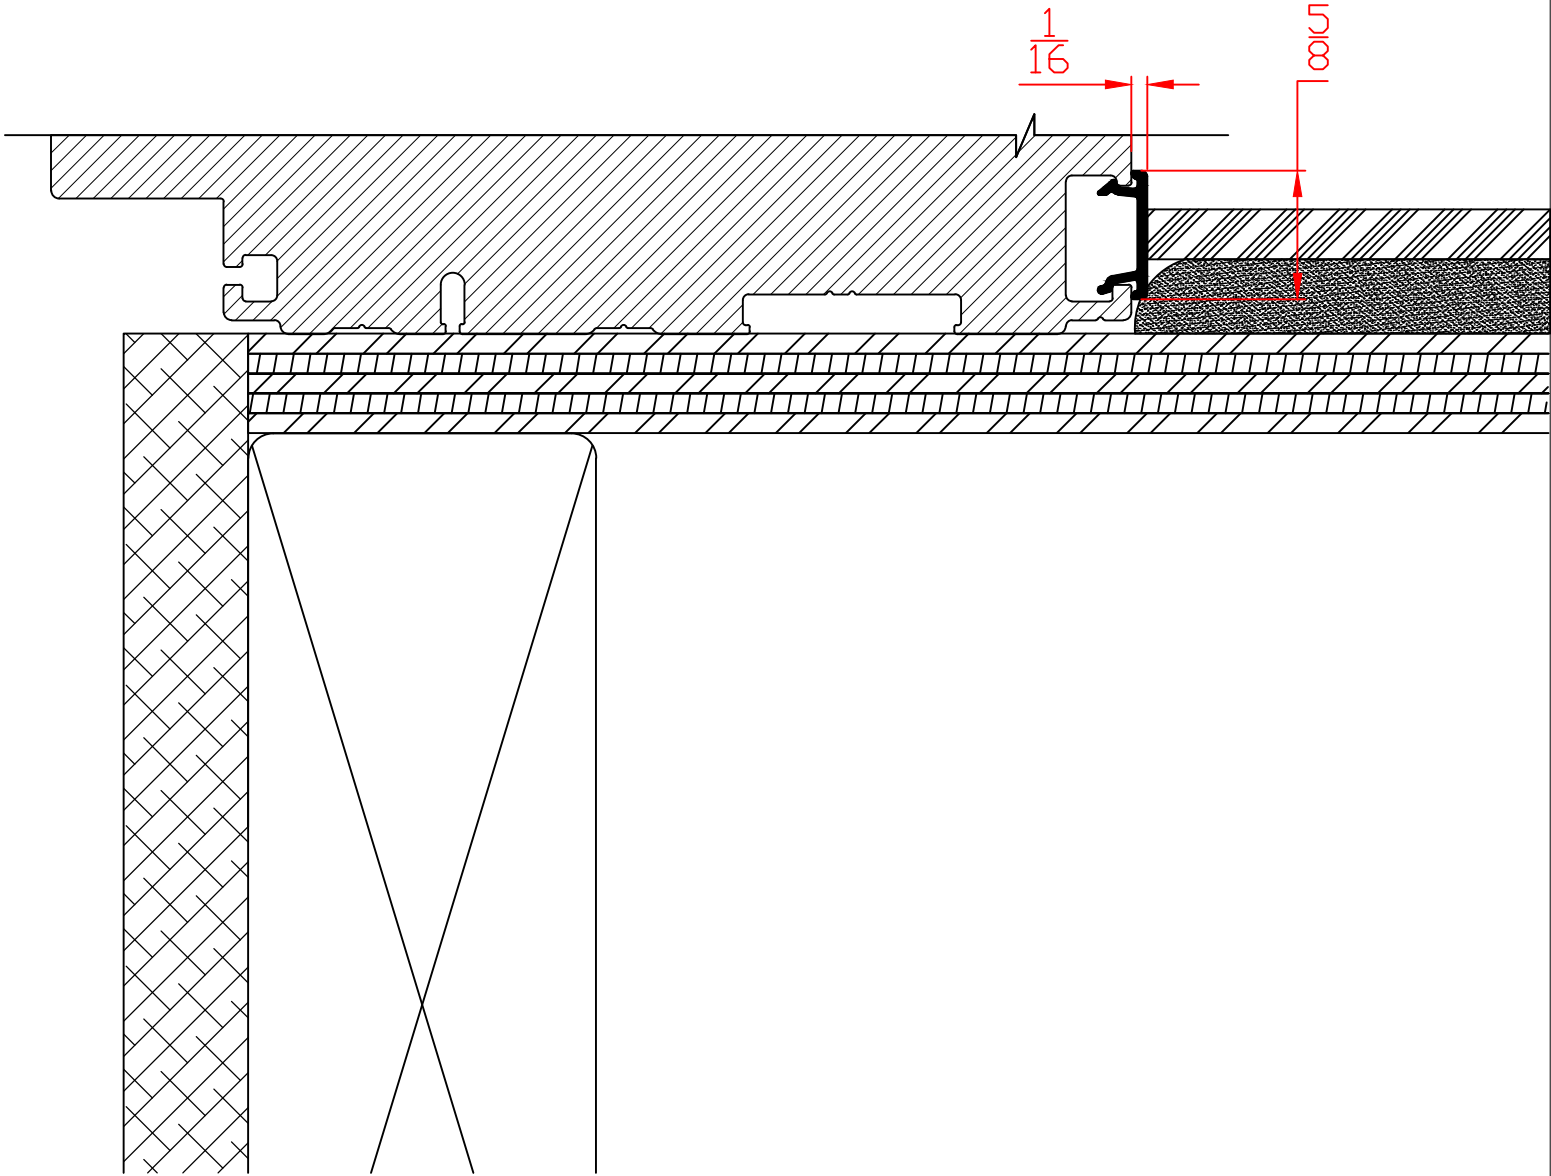

# Interior 5839 - 1/2" Groove Cover

Available on:  
5400 Series  
7700 Series  
8800 Series

**Wincore**  
Windows & Doors

Part: <b>5839</b>		Series: Interior Slide Patio - Accessories
#	REVISIONS	DATE
1	Added Dim's-Re Organized to Int/Ext	07/01/2020