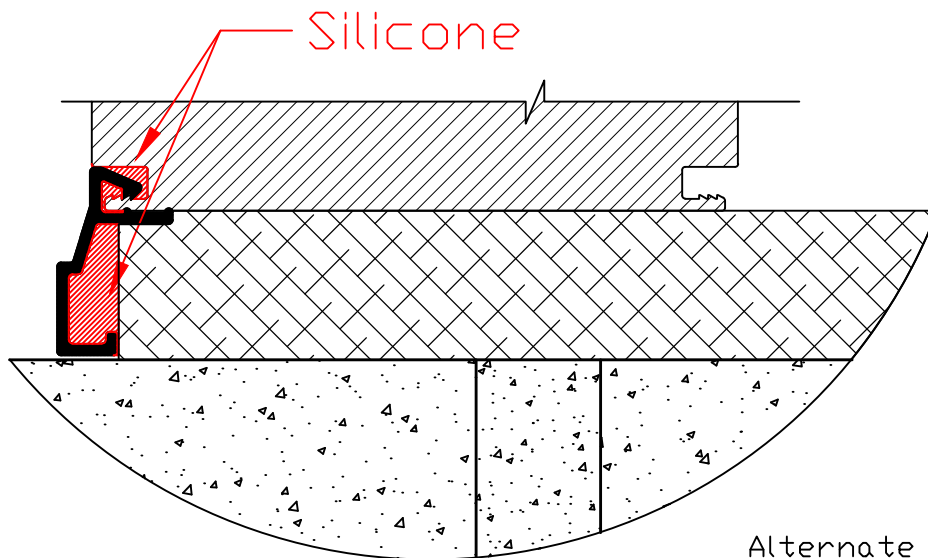

Exterior V850 1" Brickmould

Alternate application for
use in Masonry openings.

Available on:
7700 Series
8400 Series
8800 Series

Wincore
Windows & Doors

Part: **V850**

Series: Exterior Window - Accessories

#	REVISIONS	DATE
1	Added Dim's-Re Organized to Int/Ext	07/01/2020