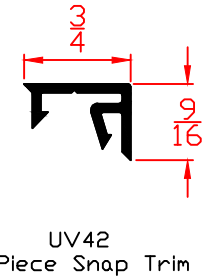

Interior

Wincore Windows & Doors

250 Staunton Avenue
Parkersburg, WV 26104

DRAWN: TLD	DATE: 04/17/2020	SCALE: NTS	
SERIES: All			
TITLE: Interior Window - Accessories			DRAWING LOCATOR: Tlo 005-Win Acc App Dwg