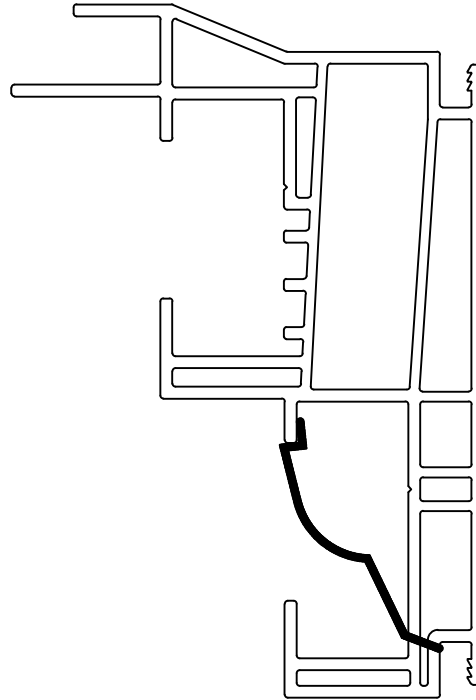

# Interior V-760 Balance Track Cover

Sizes are Approximate.

Available on:  
400 Series  
500 Series  
5400 Series

**Wincore**  
Windows & Doors

Part: <b>V-760</b>		Series: Interior Window - Accessories
#	REVISIONS	DATE
1	Added Dim's-Re Organized to Int/Ext	07/01/2020