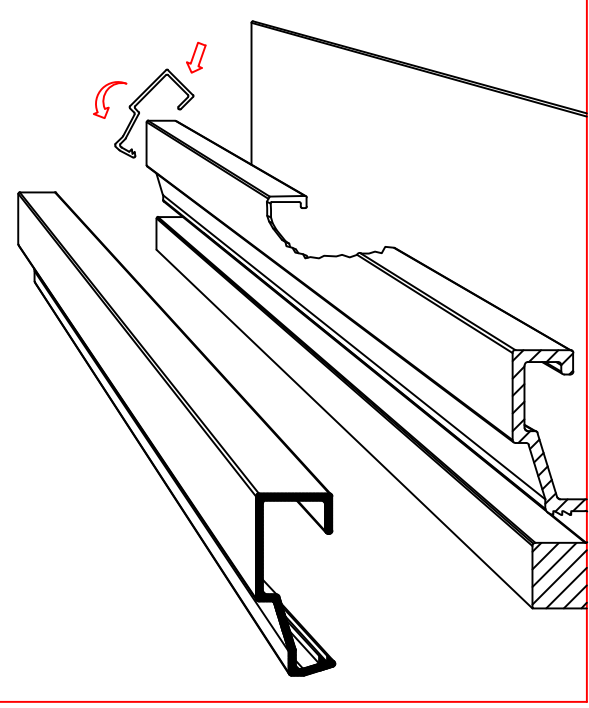

Exterior V786 Exterior Drip Cap & V787 Drip Cap

Note: V786 Used for Field Repair of Damaged "J"