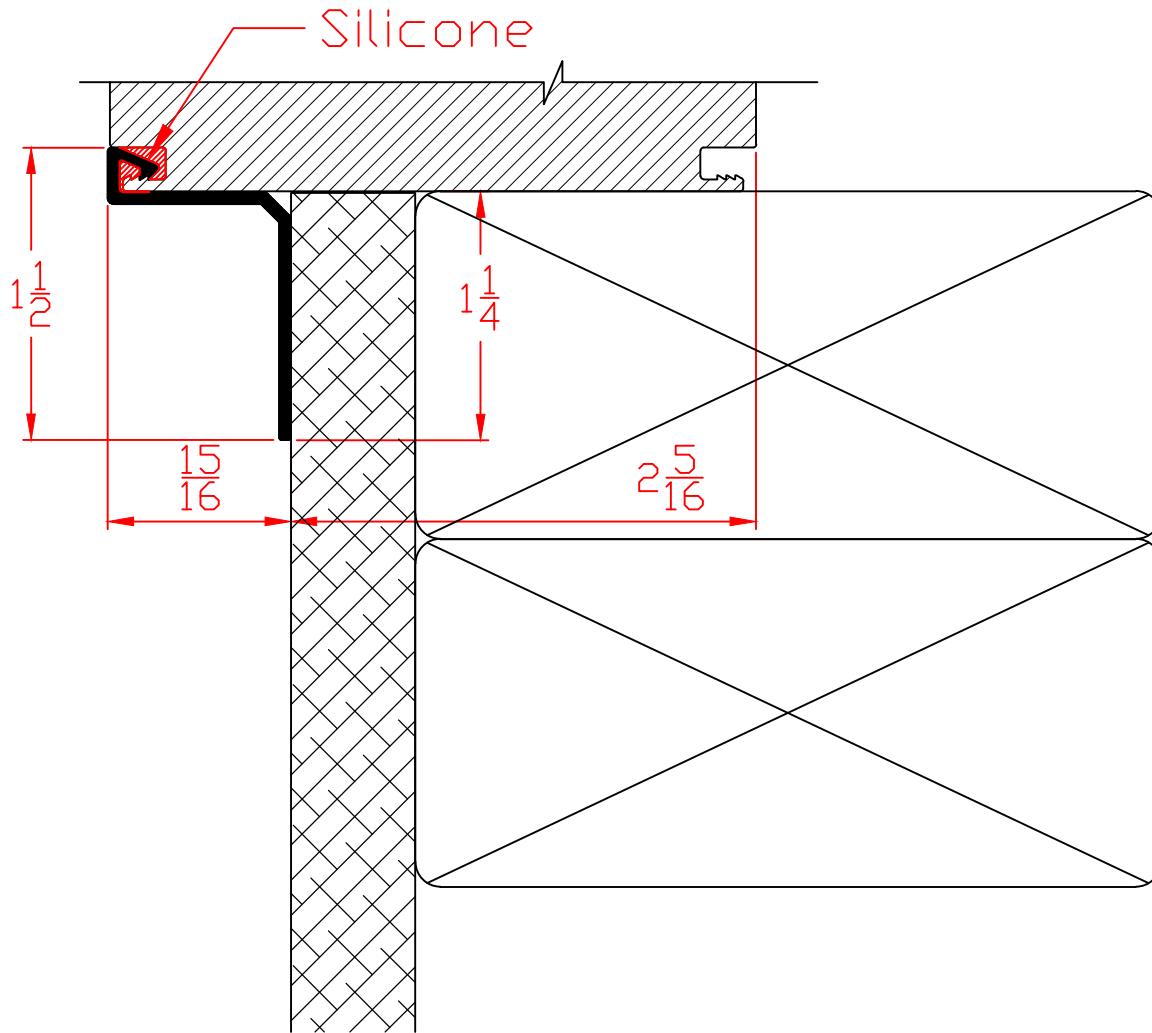

Exterior AF37 Nailing Fin (Fin Frame)

Available on:
7700 Series

Wincore
Windows & Doors

Part: AF37		Series: Exterior Window - Accessories
#	REVISIONS	DATE
1	Added Dim's-Re Organized to Int/Ext	07/01/2020