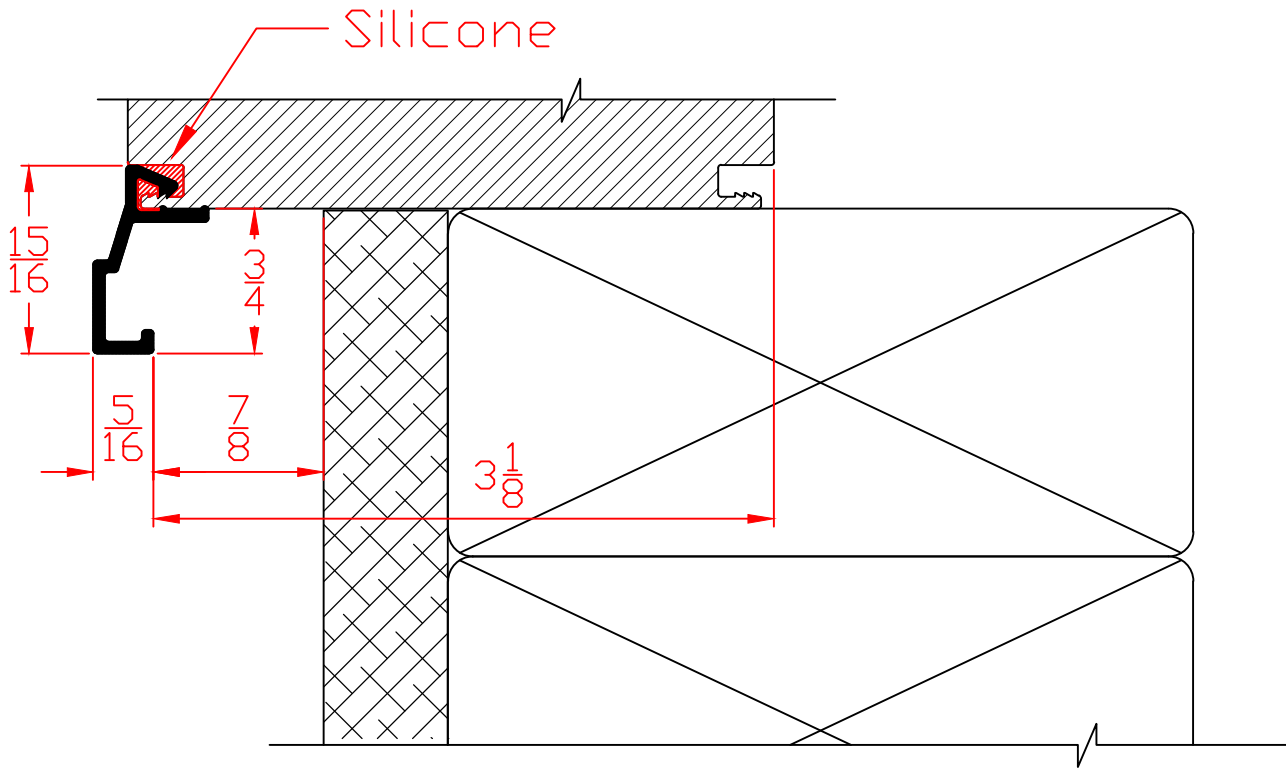

Exterior V850 1" Brickmould

Alternate application for
use in Masonry openings.

Available on:
7700 Series
8400 Series
8800 Series

Wincore
Windows & Doors

Part: **V850**

Series: Exterior Window - Accessories

#	REVISIONS	DATE
1	Added Dim's-Re Organized to Int/Ext	07/01/2020