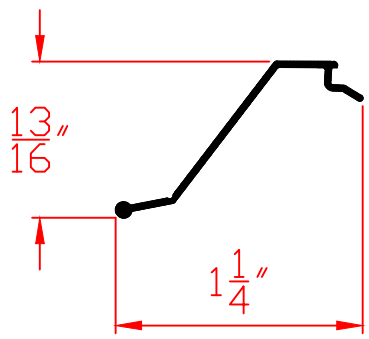

# Interior Ac108 Balance Cover

Sizes are Approximate.

Available on:  
7700 Series

**Wincore**  
Windows & Doors

Part: <b>AC108</b>		Series: Interior Window - Accessories
#	REVISIONS	DATE
1	Added Dim's-Re Organized to Int/Ext	07/01/2020