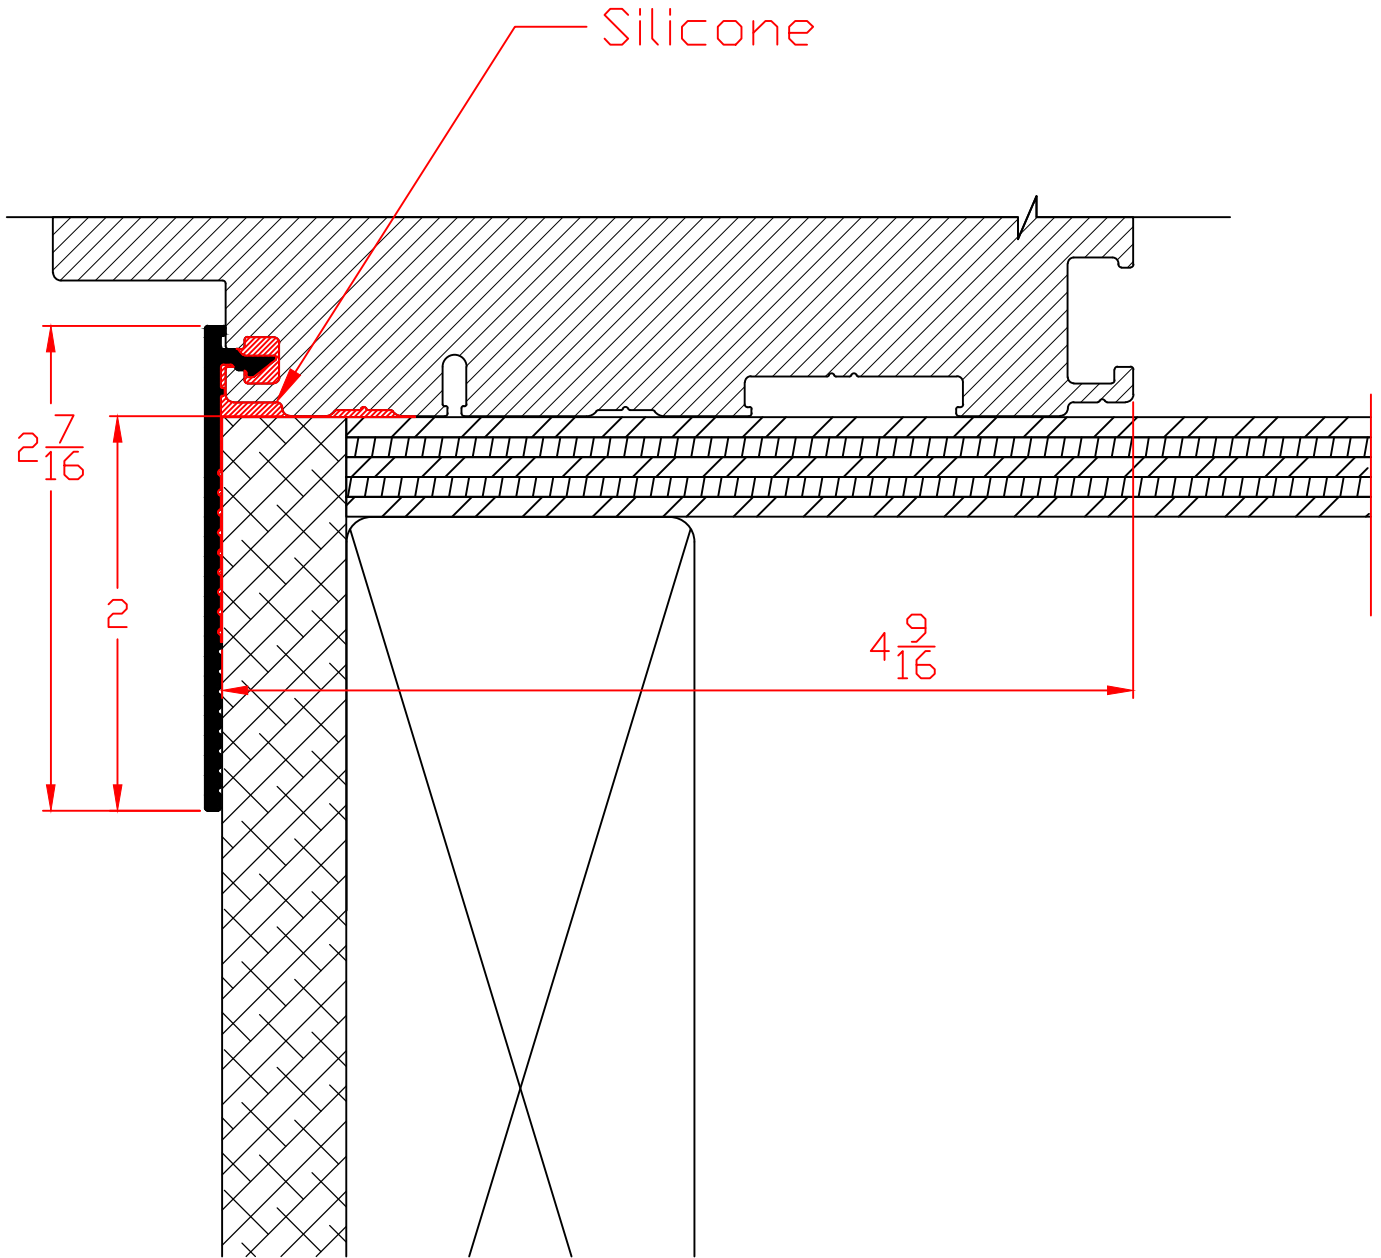

Exterior 5927 - Masonry Flange

Available on:
5400 Series
7700 Series
8800 Series

Wincore
Windows & Doors

Part: 5927		Series: Exterior Slide Patio - Accessories
#	REVISIONS	DATE
1	Added Dim's-Re Organized to Int/Ext	07/01/2020