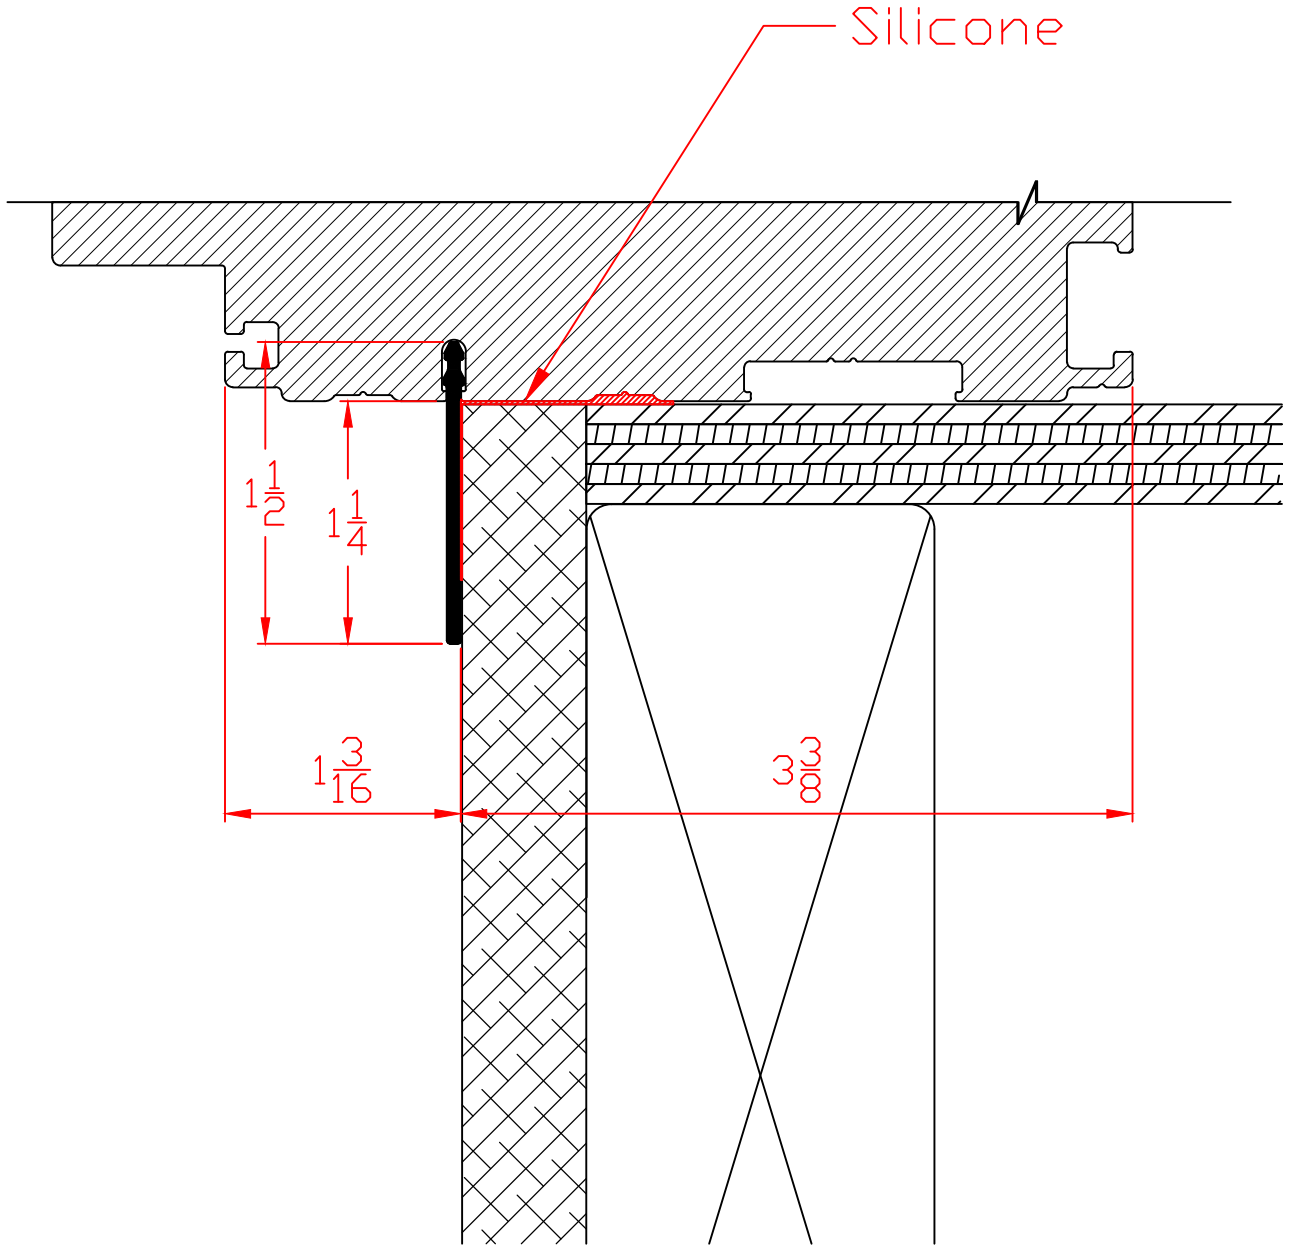

Exterior

5940 - 3.5" Backset Windbreak

Available on:
5400 Series
7700 Series

Wincore
Windows & Doors

Part: 5940		Series: Exterior Slide Patio - Accessories
#	REVISIONS	DATE
1	Added Dim's-Re Organized to Int/Ext	07/01/2020