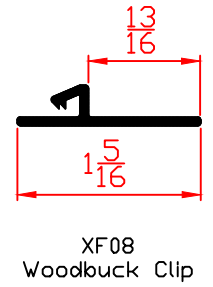

Interior

Wincore Windows & Doors

250 Staunton Avenue
Parkersburg, WV 26104

DRAWN: TLD	DATE: 04/17/2020	SCALE: NTS	
SERIES: All			
TITLE: Interior Window - Accessories			DRAWING LOCATOR: Tlo 005-Win Acc App Dwg