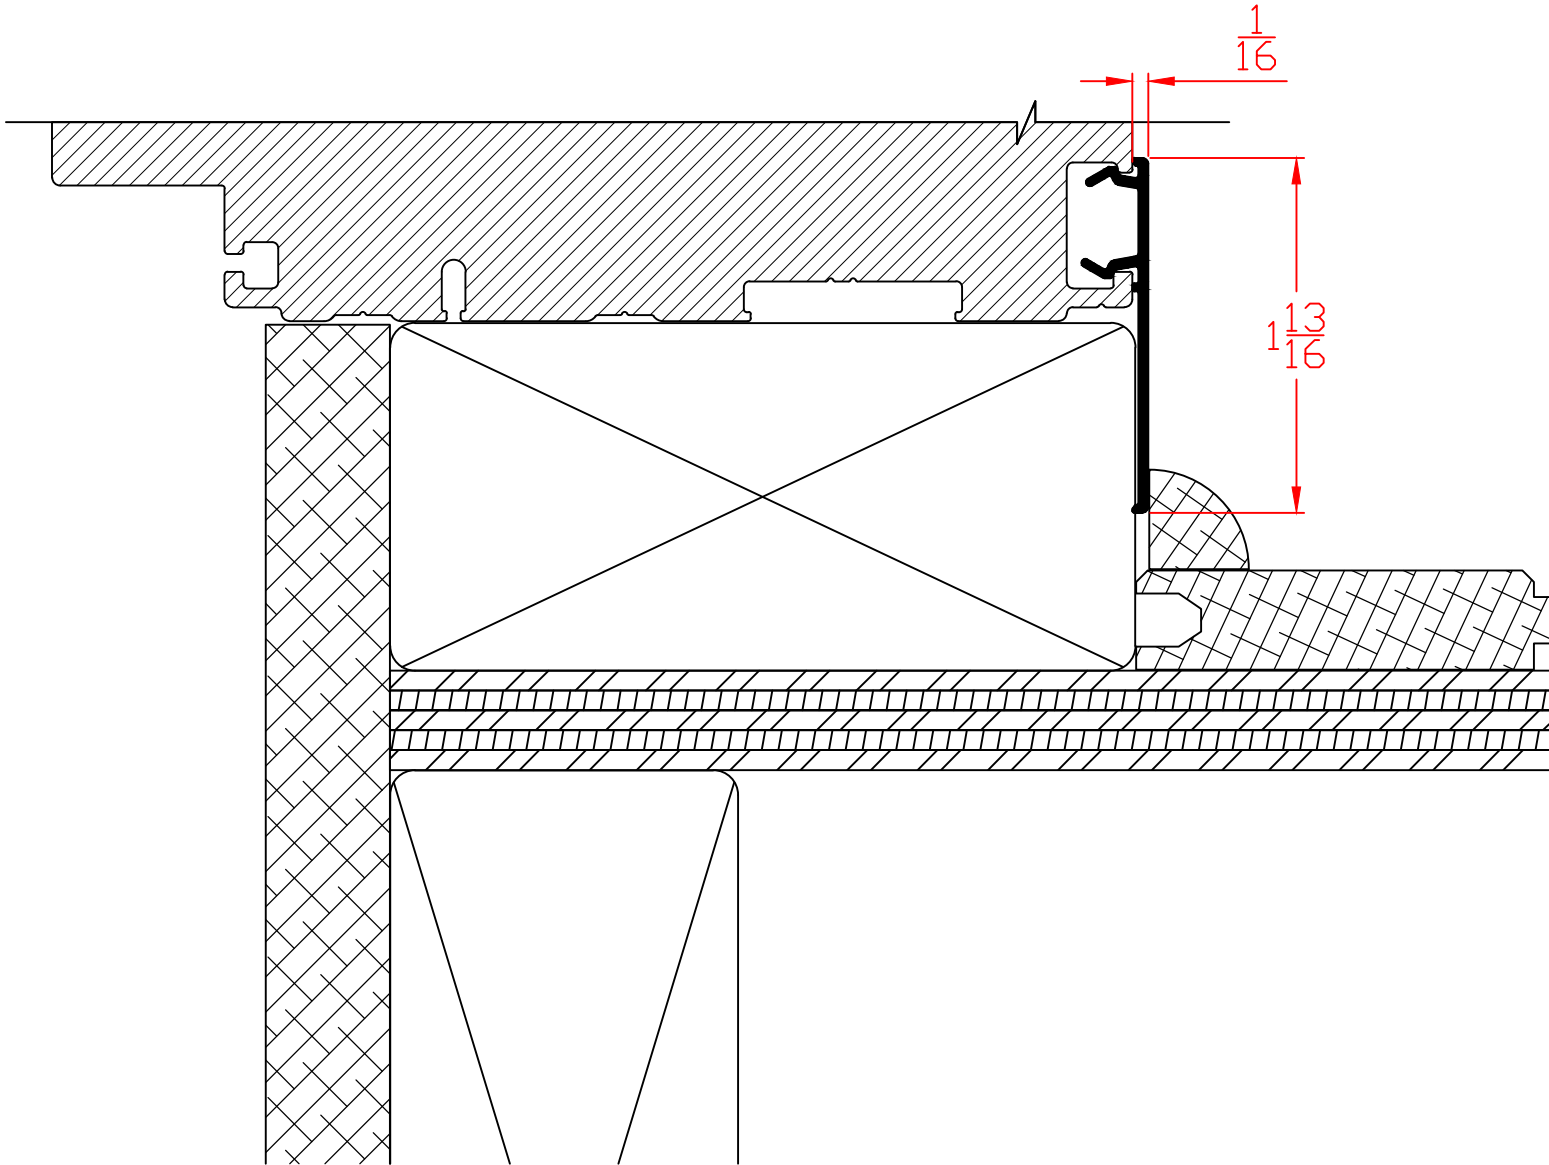

Interior

5892 - Groove Cover for Trim

Available on:
5400 Series
7700 Series
8800 Series

Wincore
Windows & Doors

Part: 5892		Series: Interior Slide Patio - Accessories
#	REVISIONS	DATE
1	Added Dim's-Re Organized to Int/Ext	07/01/2020