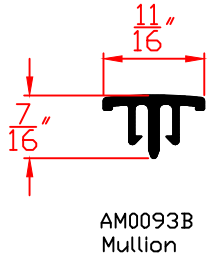

Interior

Wincore Windows & Doors

250 Staunton Avenue
Parkersburg, WV 26104

DRAWN: TLD	DATE: 04/17/2020	SCALE: NTS	
SERIES: All			
TITLE: Interior Window - Accessories			DRAWING LOCATOR: Tlo 005-Win Acc App Dwg