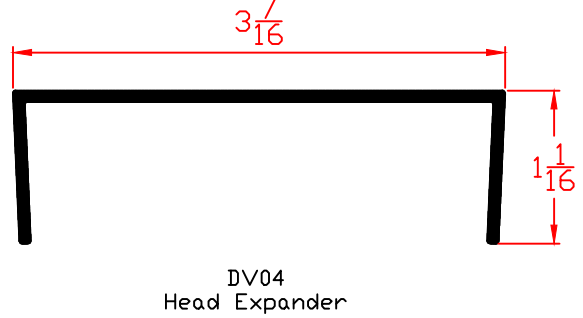

Interior

Wincore Windows & Doors

250 Staunton Avenue
Parkersburg, WV 26104

DRAWN: TLD	DATE: 04/17/2020	SCALE: NTS	
SERIES: All			
TITLE: Interior Window - Accessories			DRAWING LOCATOR: Tlo 005-Win Acc App Dwg