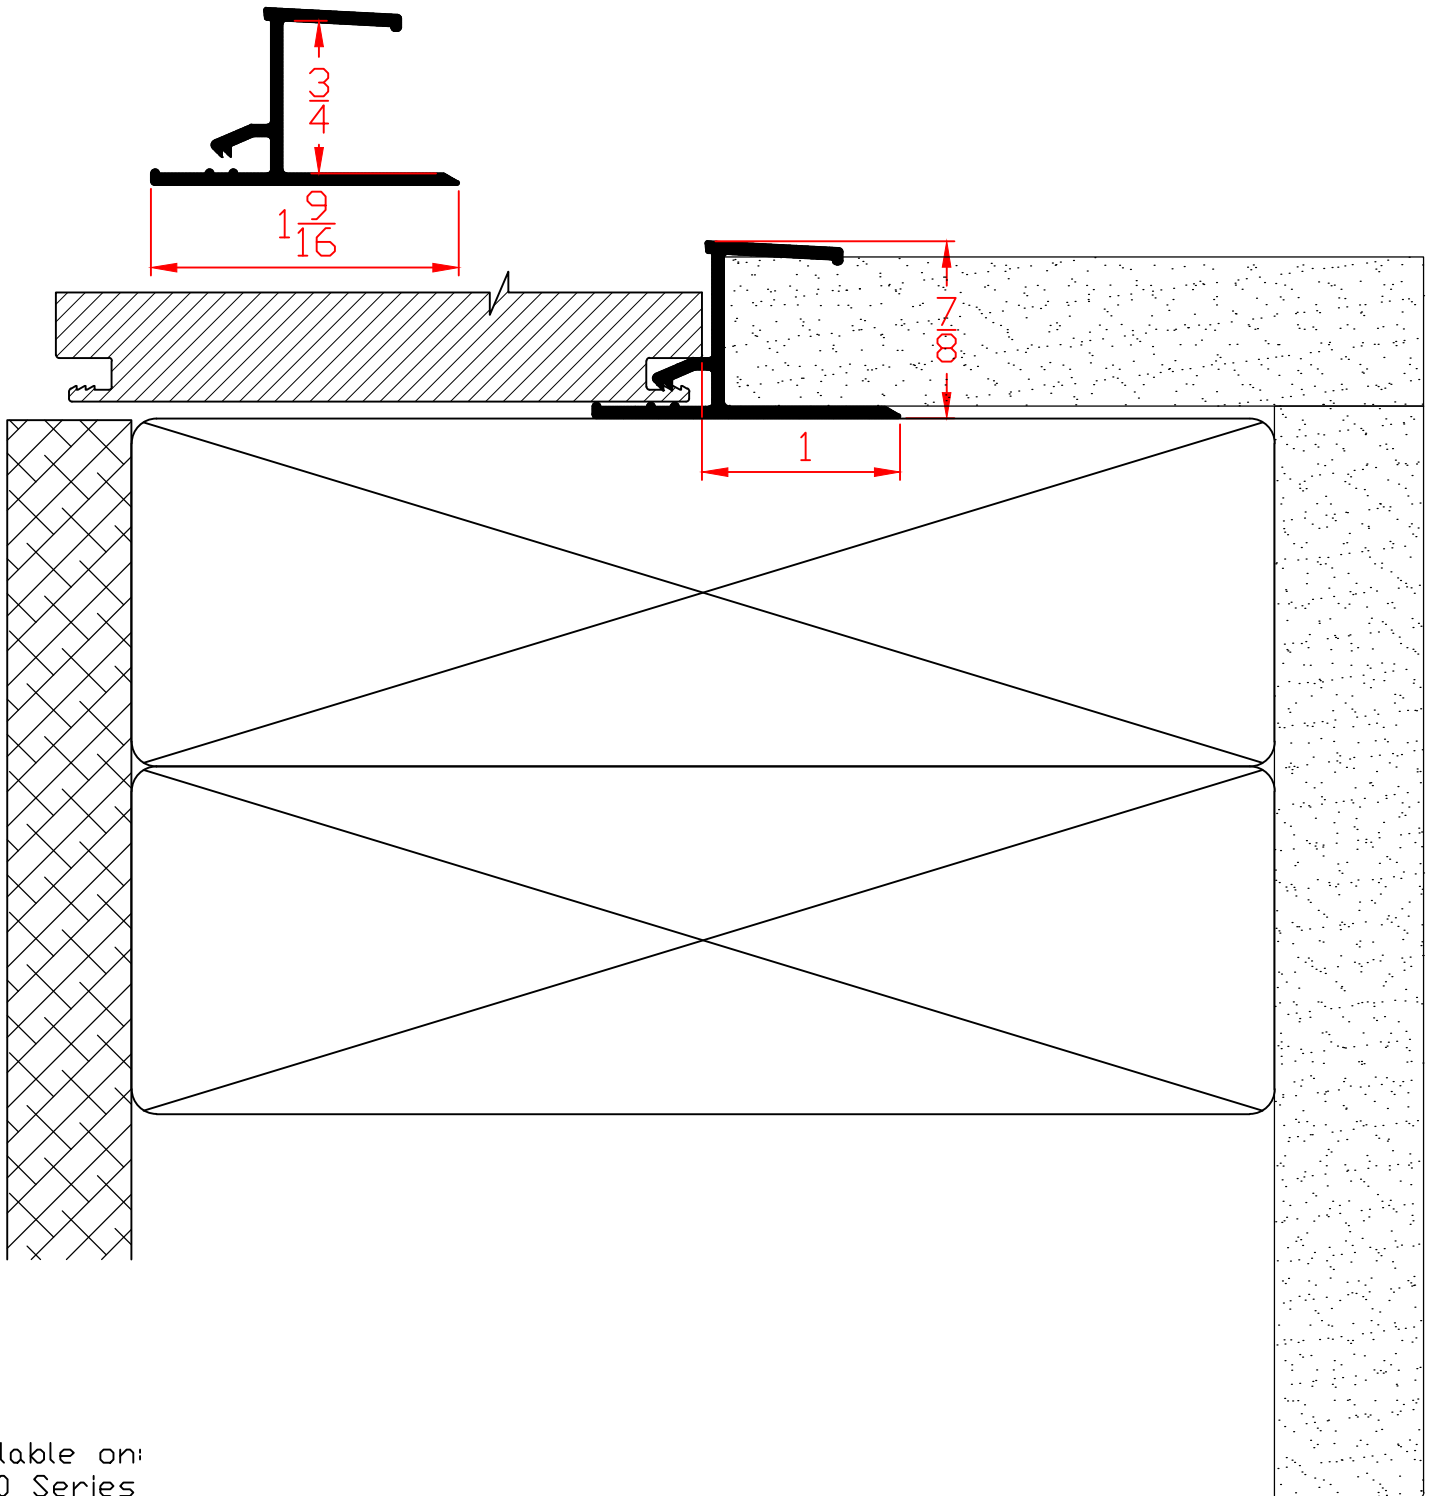

Interior

AF41 $\frac{3}{4}$ " Drywall Return

Available on:
400 Series
500 Series
5400 Series
7700 Series
8400 Series
8800 Series

Wincore
Windows & Doors

Part: AF41		Series: Interior Window - Accessories
#	REVISIONS	DATE
1	Added Dim's-Re Organized to Int/Ext	07/01/2020