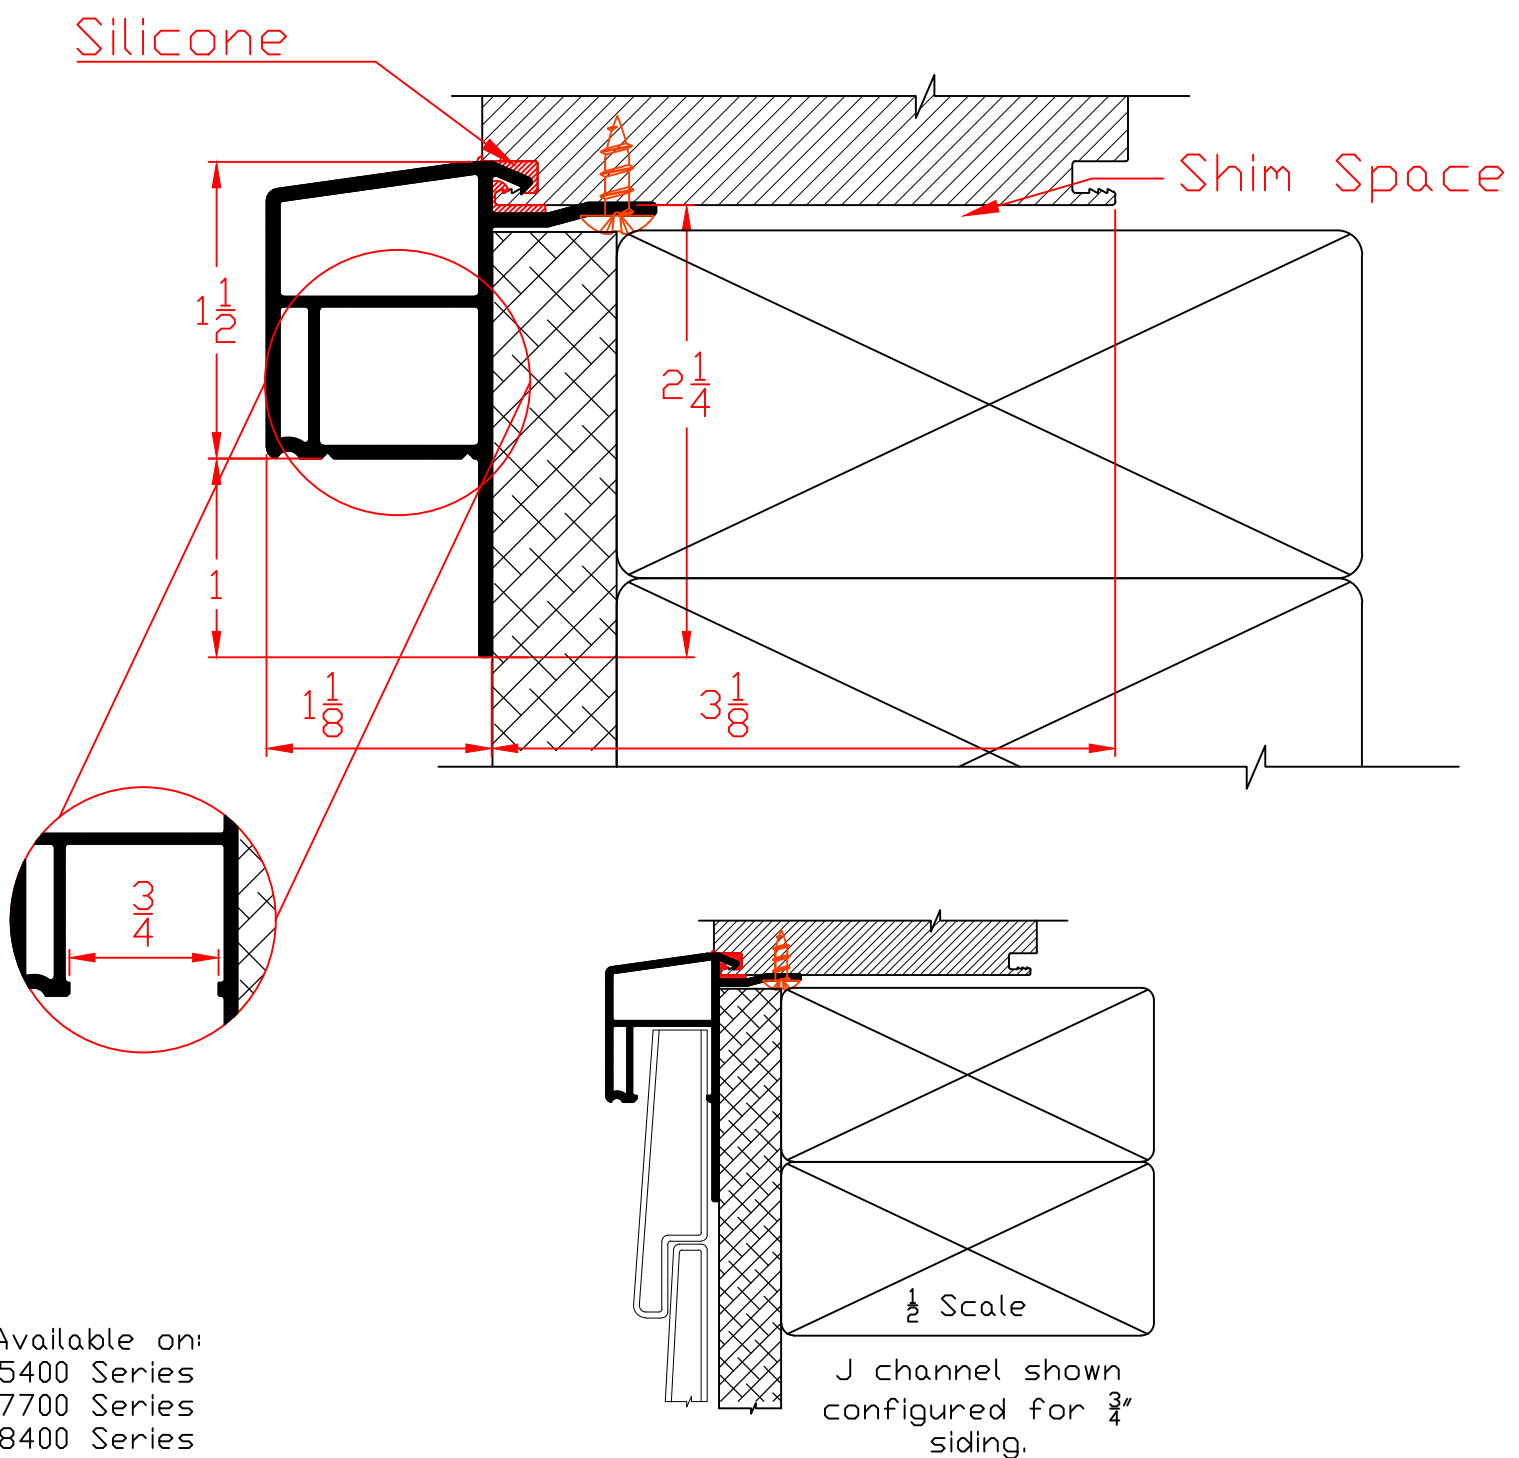

Exterior

AF36 1-1/2" Brickmould/J Channel

Available on:
5400 Series
7700 Series
8400 Series
8800 Series

Wincore
Windows & Doors

Part: AF36		Series: Exterior Window - Accessories
#	REVISIONS	DATE
1	Added Dim's-Re Organized to Int/Ext	07/01/2020