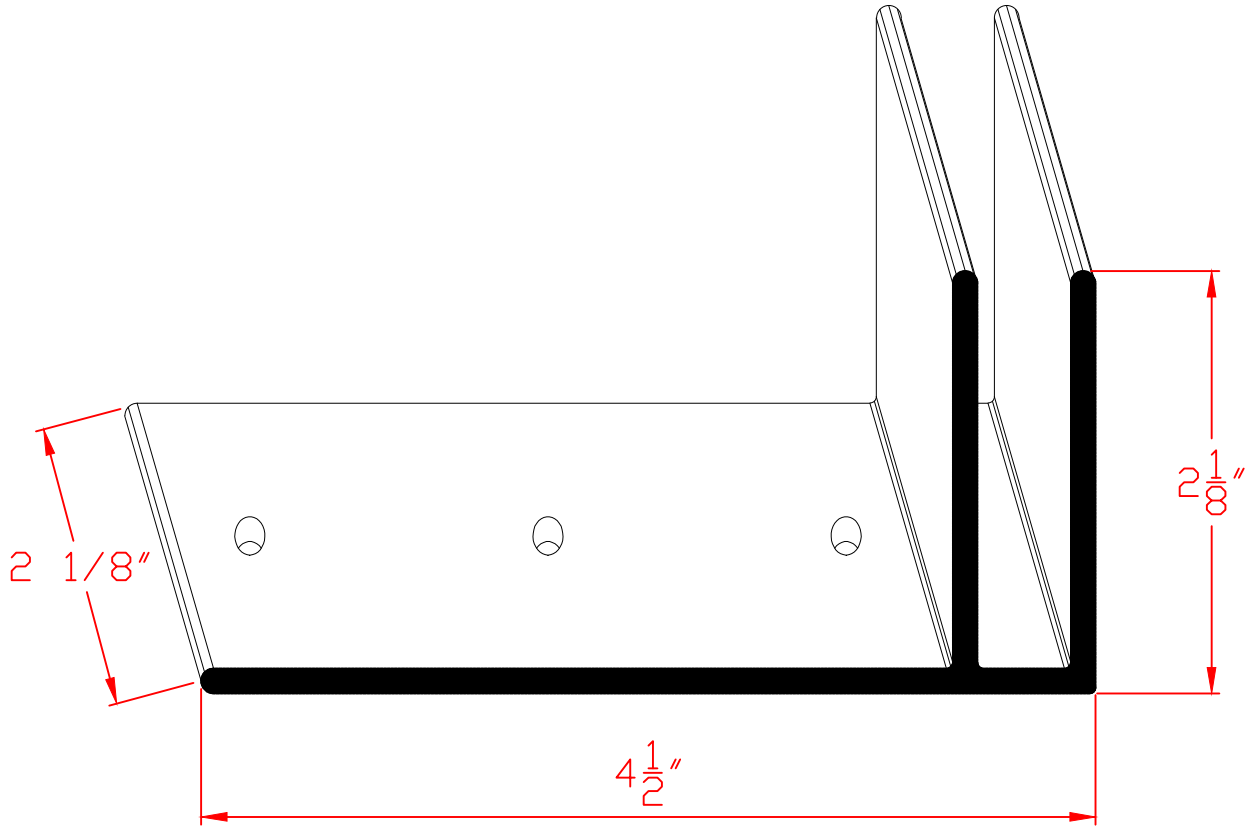

# Interior Structural Mullion $\frac{1}{2}$ Base Plate

Available on:  
 5400 Series  
 7700 Series  
 8400 Series  
 8800 Series

**Wincore**  
 Windows & Doors

Part: <b>SM1/2BP</b>		Series: Exterior Slide Patio - Accessories
#	REVISIONS	DATE
1	Added Dim's-Re Organized to Int/Ext	07/01/2020