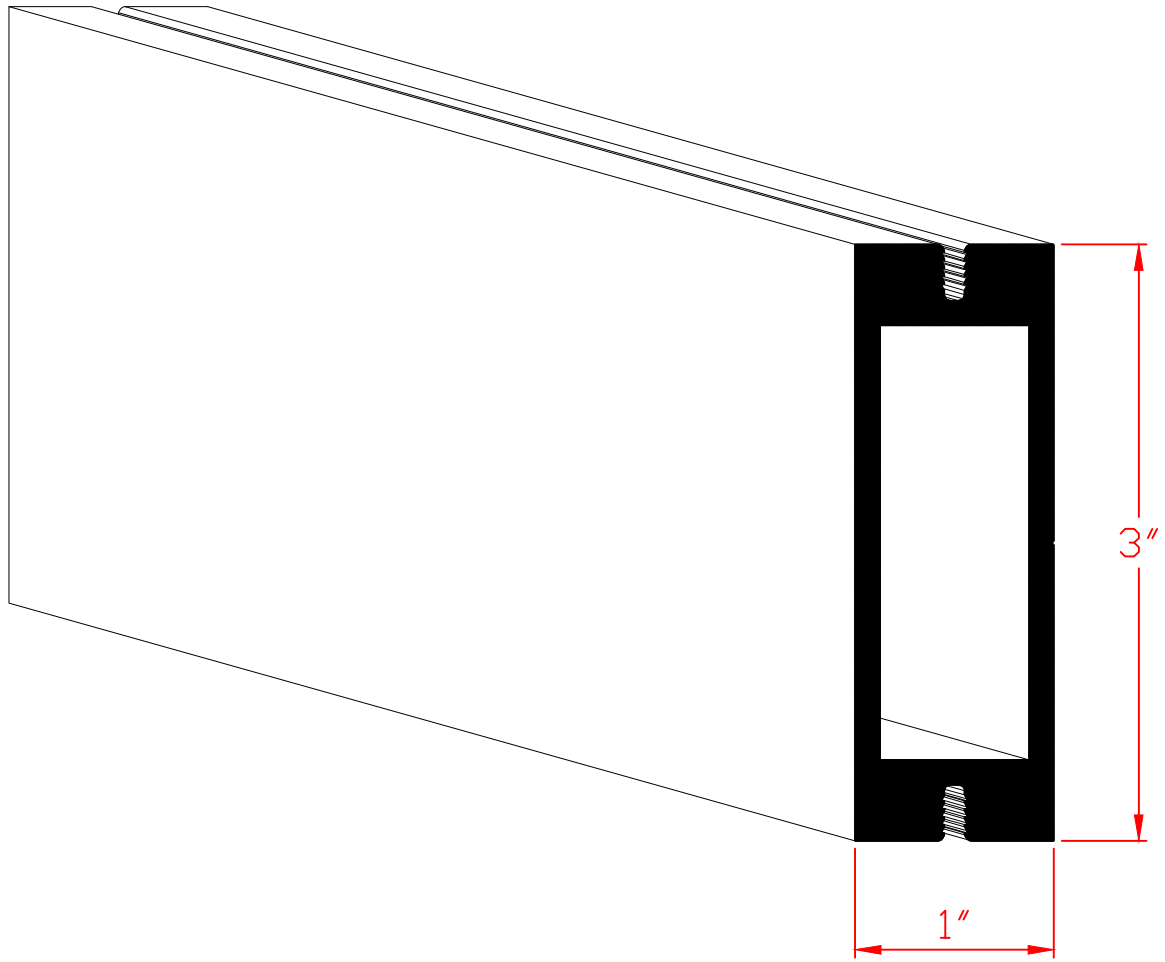

Interior 2603 Aluminum Structural Mullion Tube

Available on:
5400 Series
7700 Series
8400 Series
8800 Series

Wincore
Windows & Doors

Part: 2603 Tube		Series: Exterior Slide Patio - Accessories
#	REVISIONS	DATE
1	Added Dim's-Re Organized to Int/Ext	07/01/2020