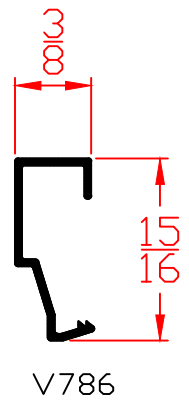

Available on:
500 Series Only

Wincore
Windows & Doors

Part: V786/V787		Series: Exterior Window - Accessories
#	REVISIONS	DATE
1	Added Dim's-Re Organized to Int/Ext	07/01/2020