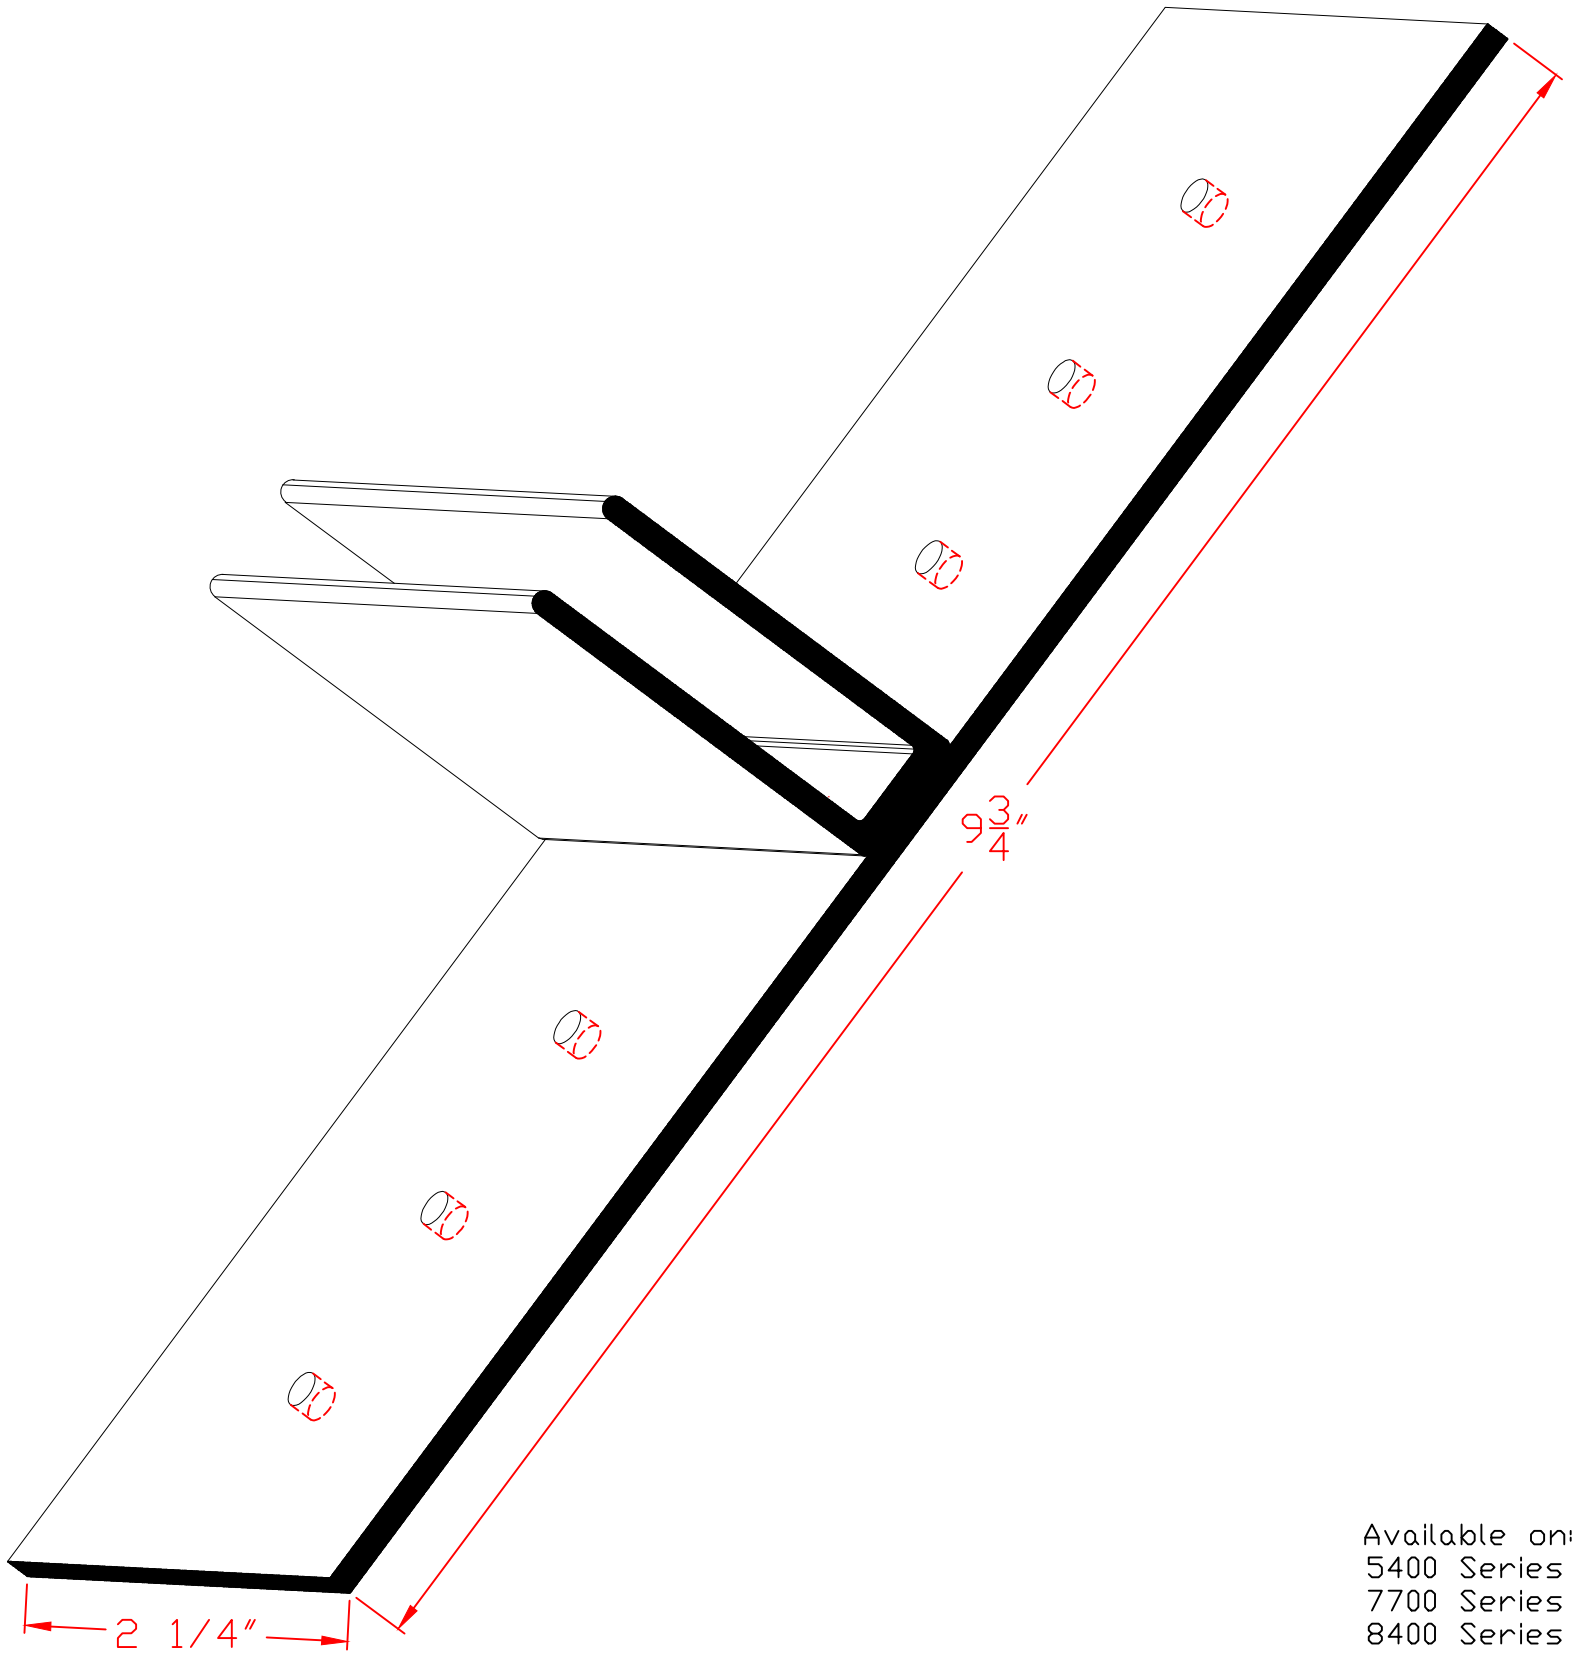

Interior Structural Mullion Base Plate

Available on:
5400 Series
7700 Series
8400 Series
8800 Series

Wincore
Windows & Doors

Part: SMBP		Series: Interior Slide Patio - Accessories
#	REVISIONS	DATE
1	Added Dim's-Re Organized to Int/Ext	07/01/2020