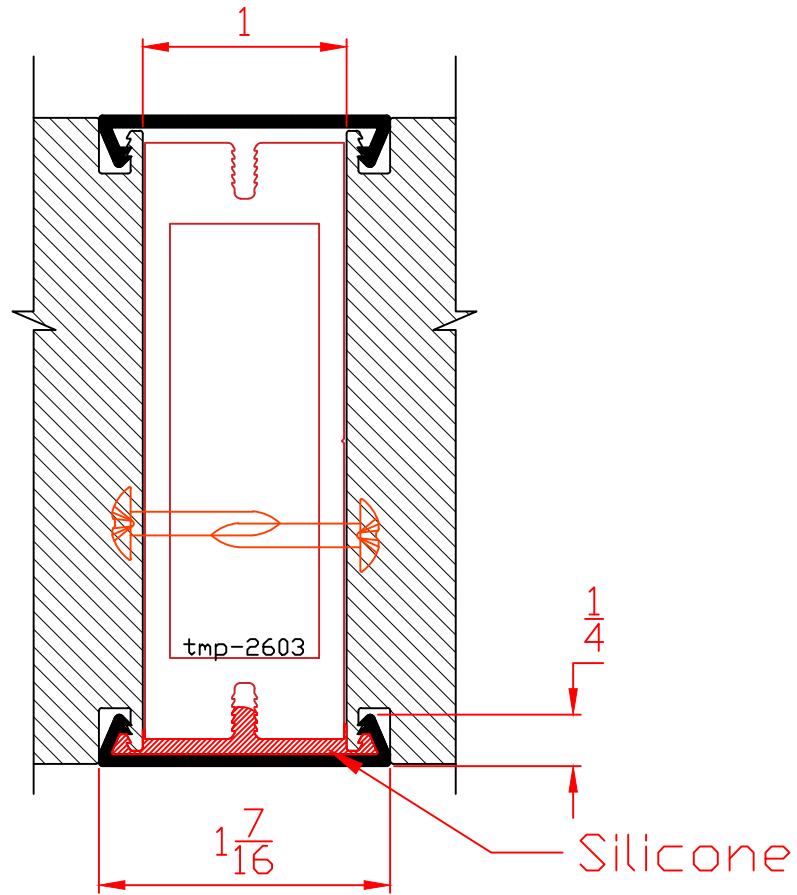

Interior AM77 Structural Mullion

Exterior

Available on:
5400 Series
7700 Series
8400 Series
8800 series

Wincore
Windows & Doors

Part: AM77		Series: Interior Window - Accessories
#	REVISIONS	DATE
1	Added Dim's-Re Organized to Int/Ext	07/01/2020