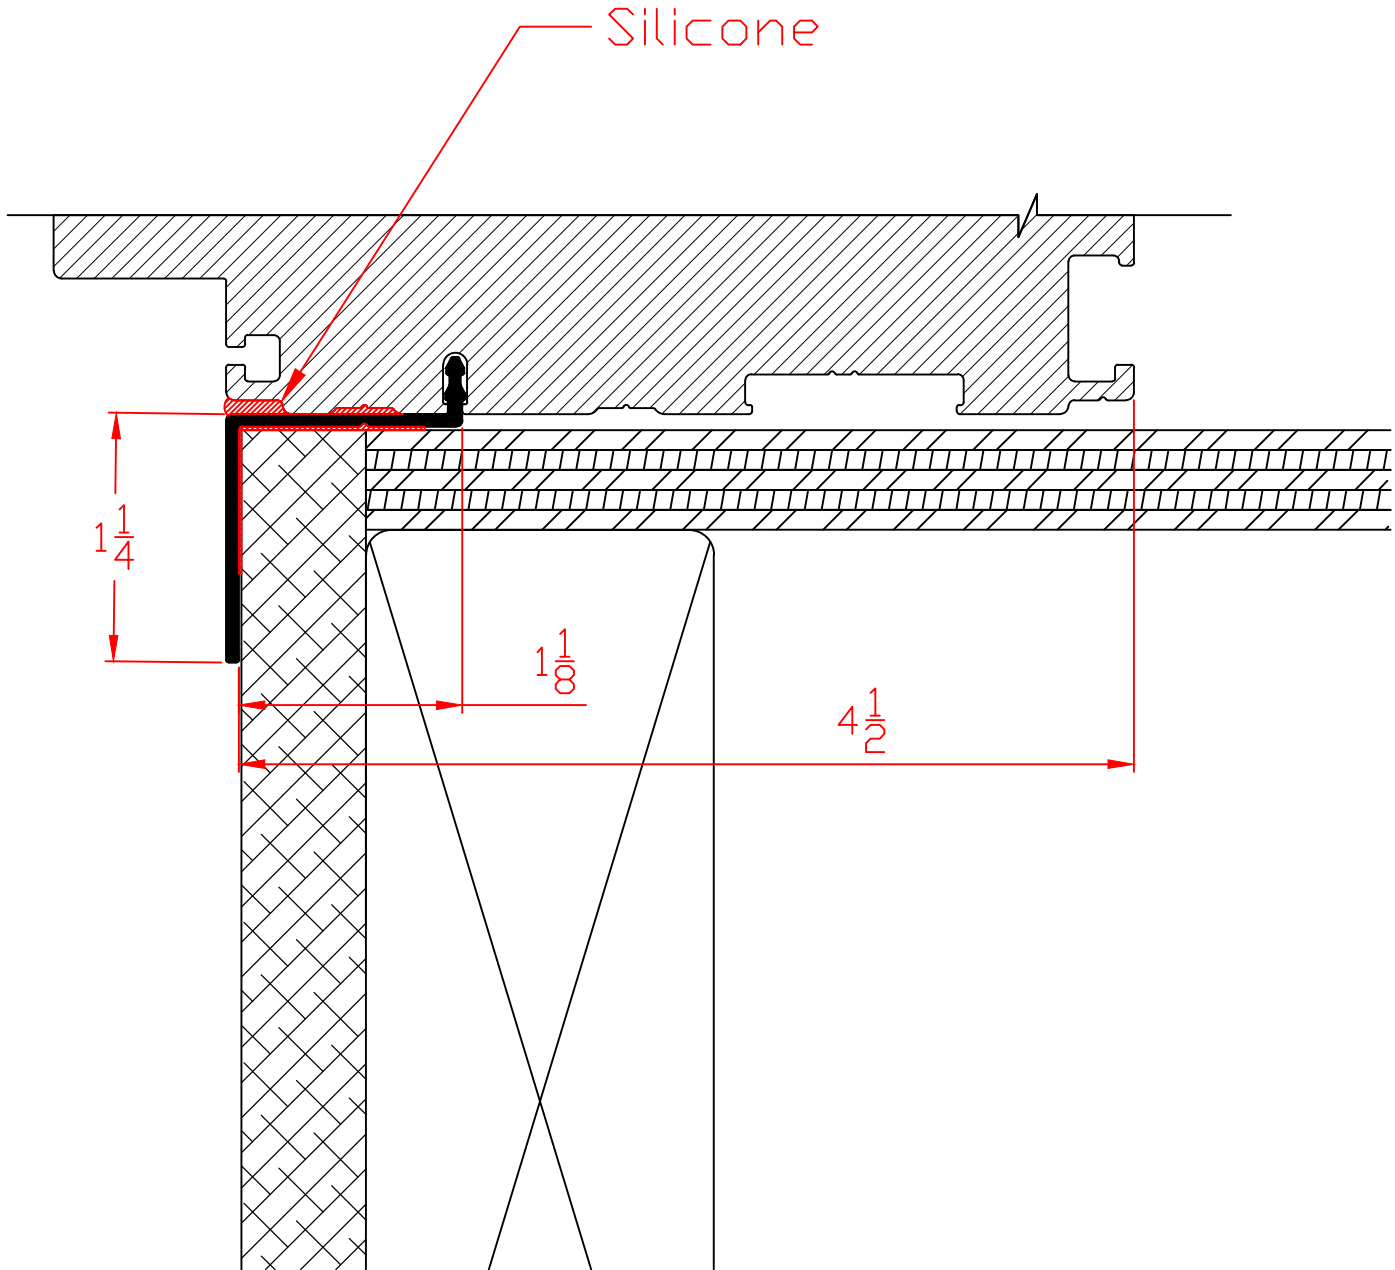

Exterior

5945 - 4 ⁹/₁₆" Backset Windbreak

Available on:
5400 Series
7700 Series

Wincore
Windows & Doors

Part: 5945		Series: Exterior Slide Patio - Accessories
#	REVISIONS	DATE
1	Added Dim's-Re Organized to Int/Ext	07/01/2020