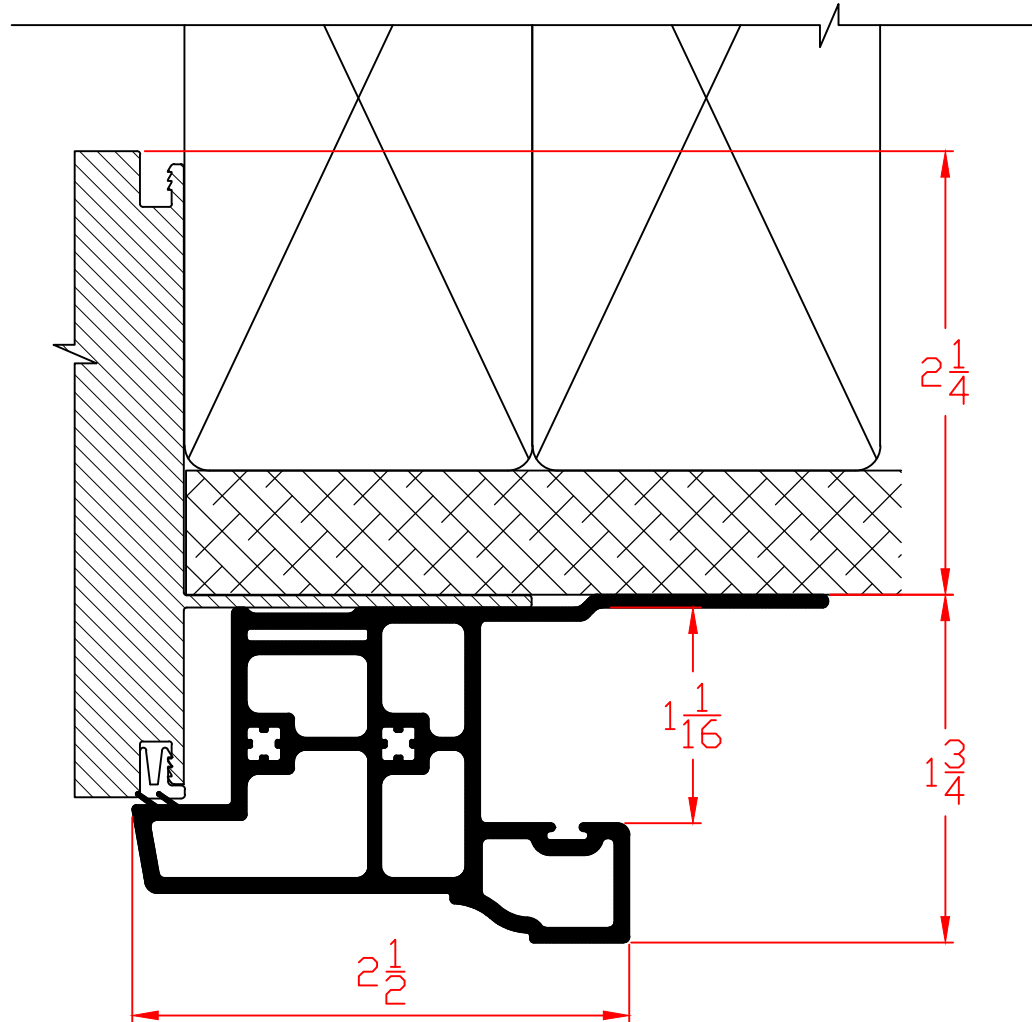

Exterior

K102 2.5" Casing w/908

Available on:
400 Series Only

Wincore
Windows & Doors

Part: K102		Series: Exterior Window - Accessories
#	REVISIONS	DATE
1	Added Dim's-Re Organized to Int/Ext	07/01/2020