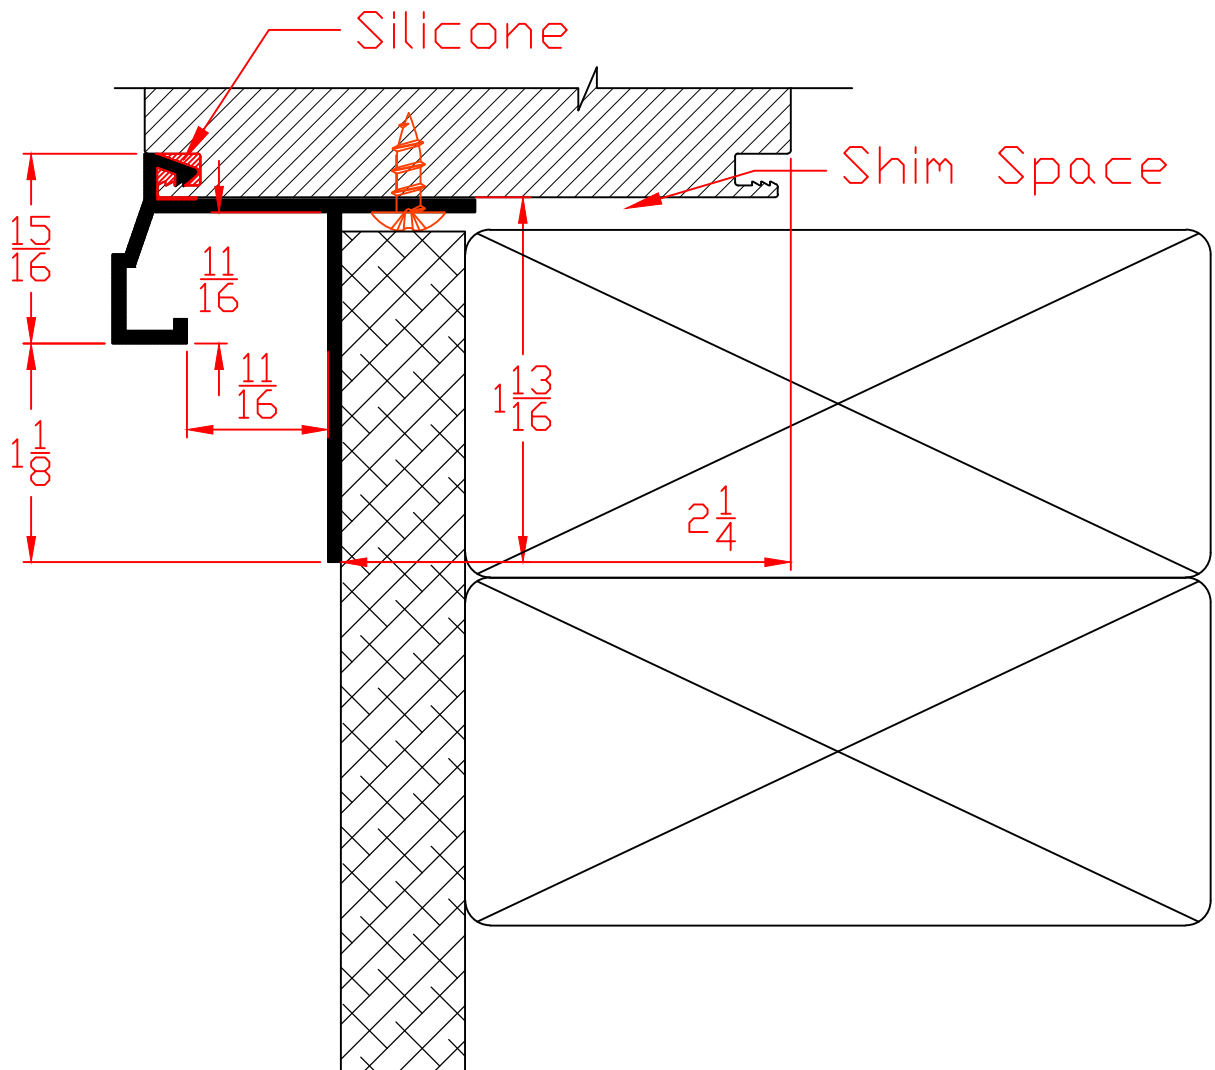

Exterior V670 Wind break w/Deluxe "J"

Available on:
7700 Series

Wincore
Windows & Doors

Part: V670		Series: Exterior Window - Accessories
#	REVISIONS	DATE
1	Added Dim's-Re Organized to Int/Ext	07/01/2020