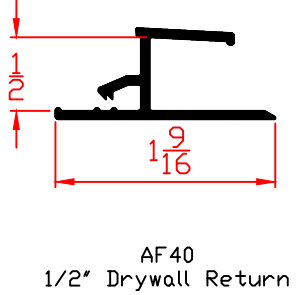

Interior

Wincore Windows & Doors

250 Staunton Avenue
Parkersburg, WV 26104

DRAWN: TLD	DATE: 04/17/2020	SCALE: NTS	
SERIES: All			
TITLE: Interior Window - Accessories			DRAWING LOCATOR: Tlo 005-Win Acc App Dwg