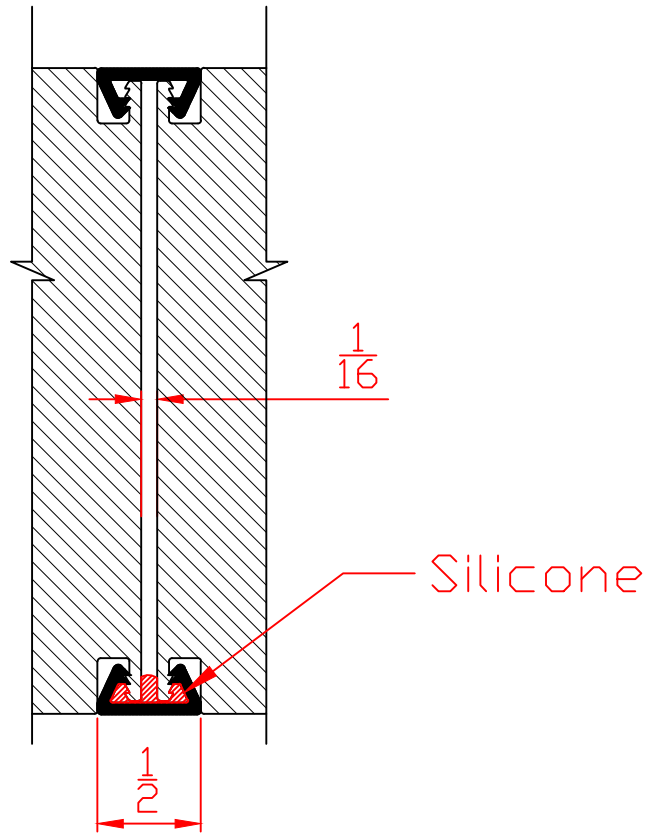

Interior XF01 Zero Mull

Exterior

Available on:
400 Series
500 Series
5400 Series
7700 Series

Wincore
Windows & Doors

Part: XF01		Series: Interior Window - Accessories
#	REVISIONS	DATE
1	Added Dim's-Re Organized to Int/Ext	07/01/2020