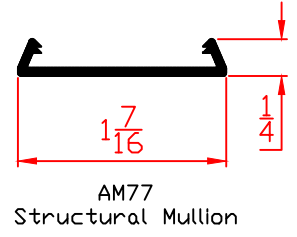

Interior

Wincore Windows & Doors

250 Staunton Avenue
Parkersburg, WV 26104

DRAWN: TLD	DATE: 04/17/2020	SCALE: NTS	
SERIES: All			
TITLE: Interior Window - Accessories			DRAWING LOCATOR: Tlo 005-Win Acc App Dwg