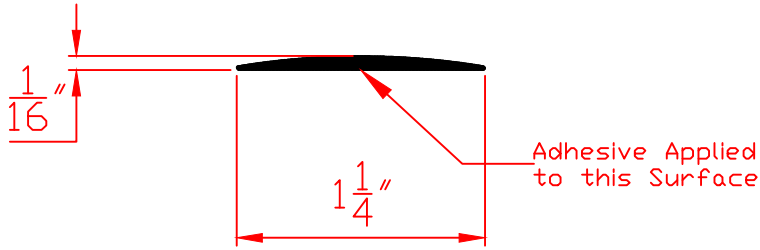

Interior V510T Frame Cover w/Adhesive

Available on:
400 Series
500 Series
5400 Series
7700 Series
8400 Series
8800 Series

Wincore
Windows & Doors

Part: V510T		Series: Interior Window - Accessories
#	REVISIONS	DATE
1	Added Dim's-Re Organized to Int/Ext	07/01/2020