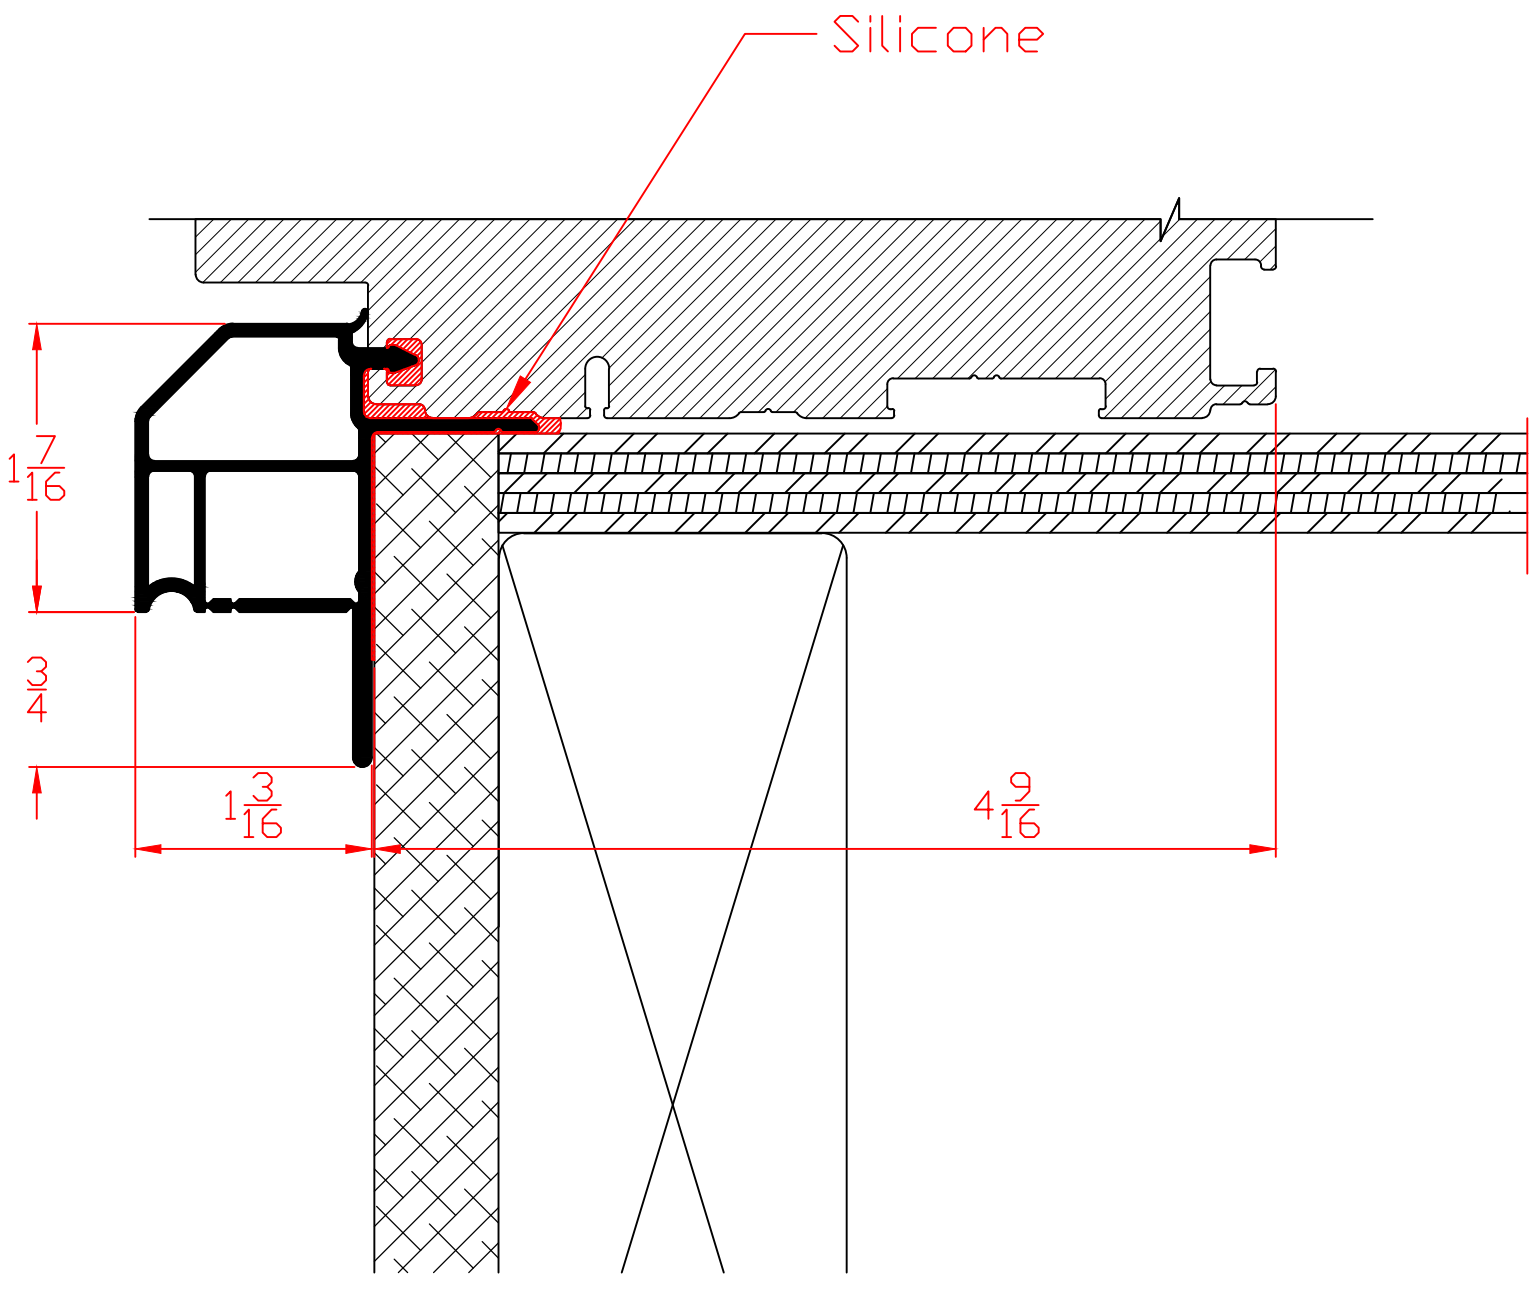

Exterior

5907 - Brick Mould w/Windbreak & J-Channel

Available on:
5400 Series
7700 Series
8800 Series

Wincore
Windows & Doors

Part: 5907		Series: Exterior Slide Patio - Accessories
#	REVISIONS	DATE
1	Added Dim's-Re Organized to Int/Ext	07/01/2020