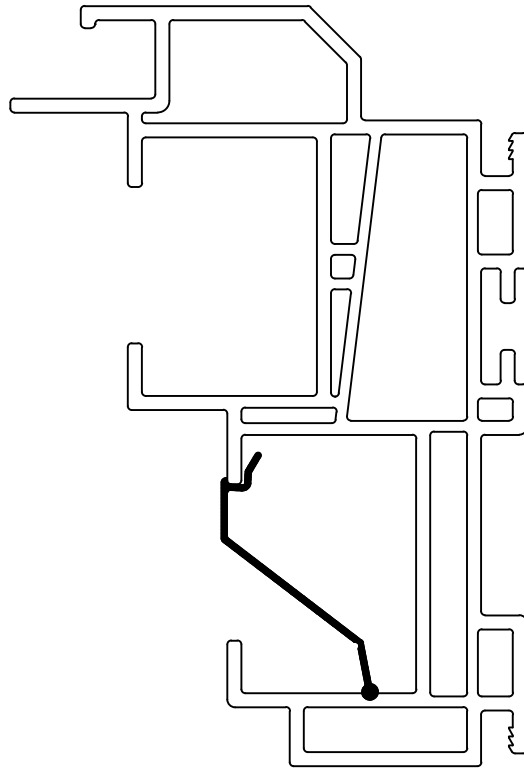

# Interior Ac108 Balance Cover

Sizes are Approximate.

Available on:  
7700 Series

**Wincore**  
Windows & Doors

Part: <b>AC108</b>		Series: Interior Window - Accessories
#	REVISIONS	DATE
1	Added Dim's-Re Organized to Int/Ext	07/01/2020