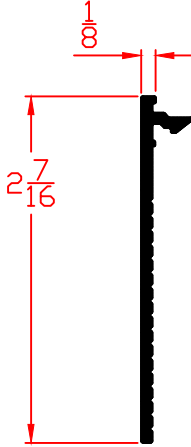

Exterior

5927
Masonry Flange