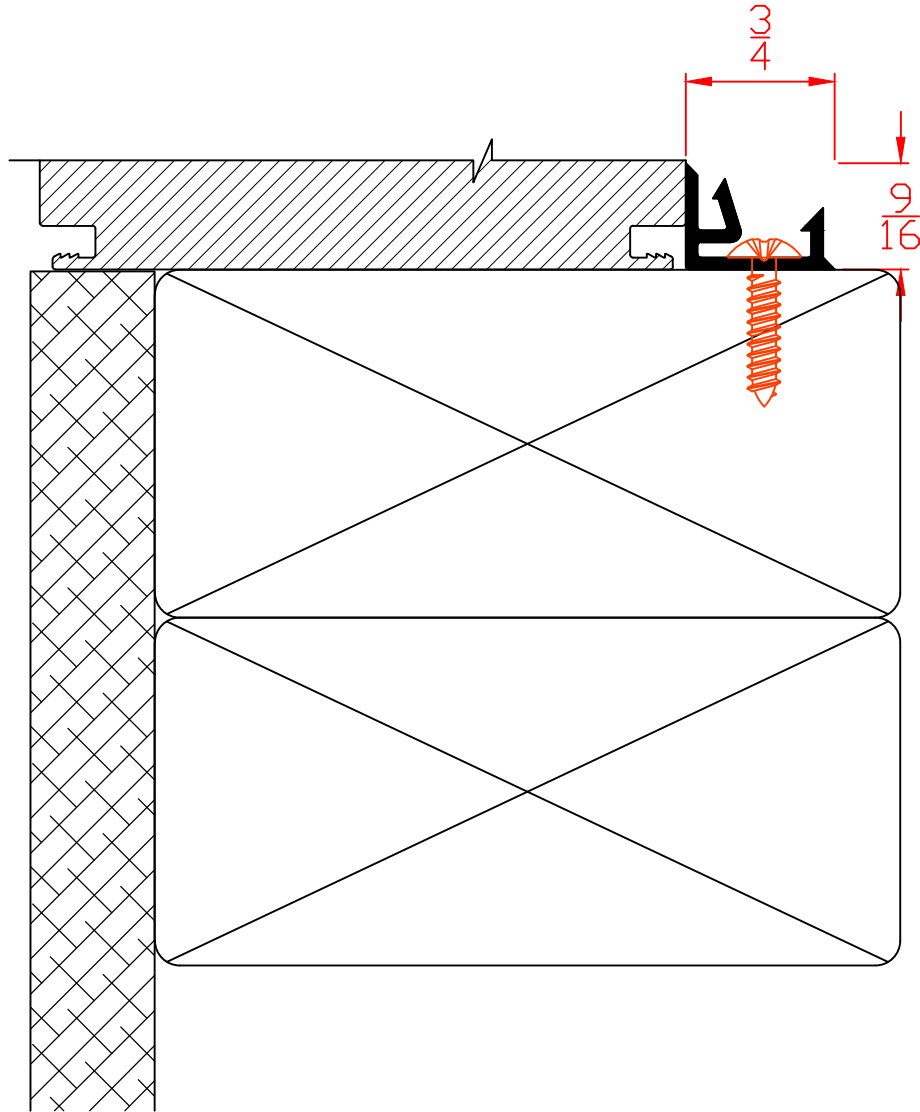

Interior UV42 2 Piece Snap Trim

Available on:
400 Series
500 Series
5400 Series
7700 Series
8400 Series
8800 Series

Wincore
Windows & Doors

Part: UV42		Series: Interior Window - Accessories
#	REVISIONS	DATE
1	Added Dim's-Re Organized to Int/Ext	07/01/2020