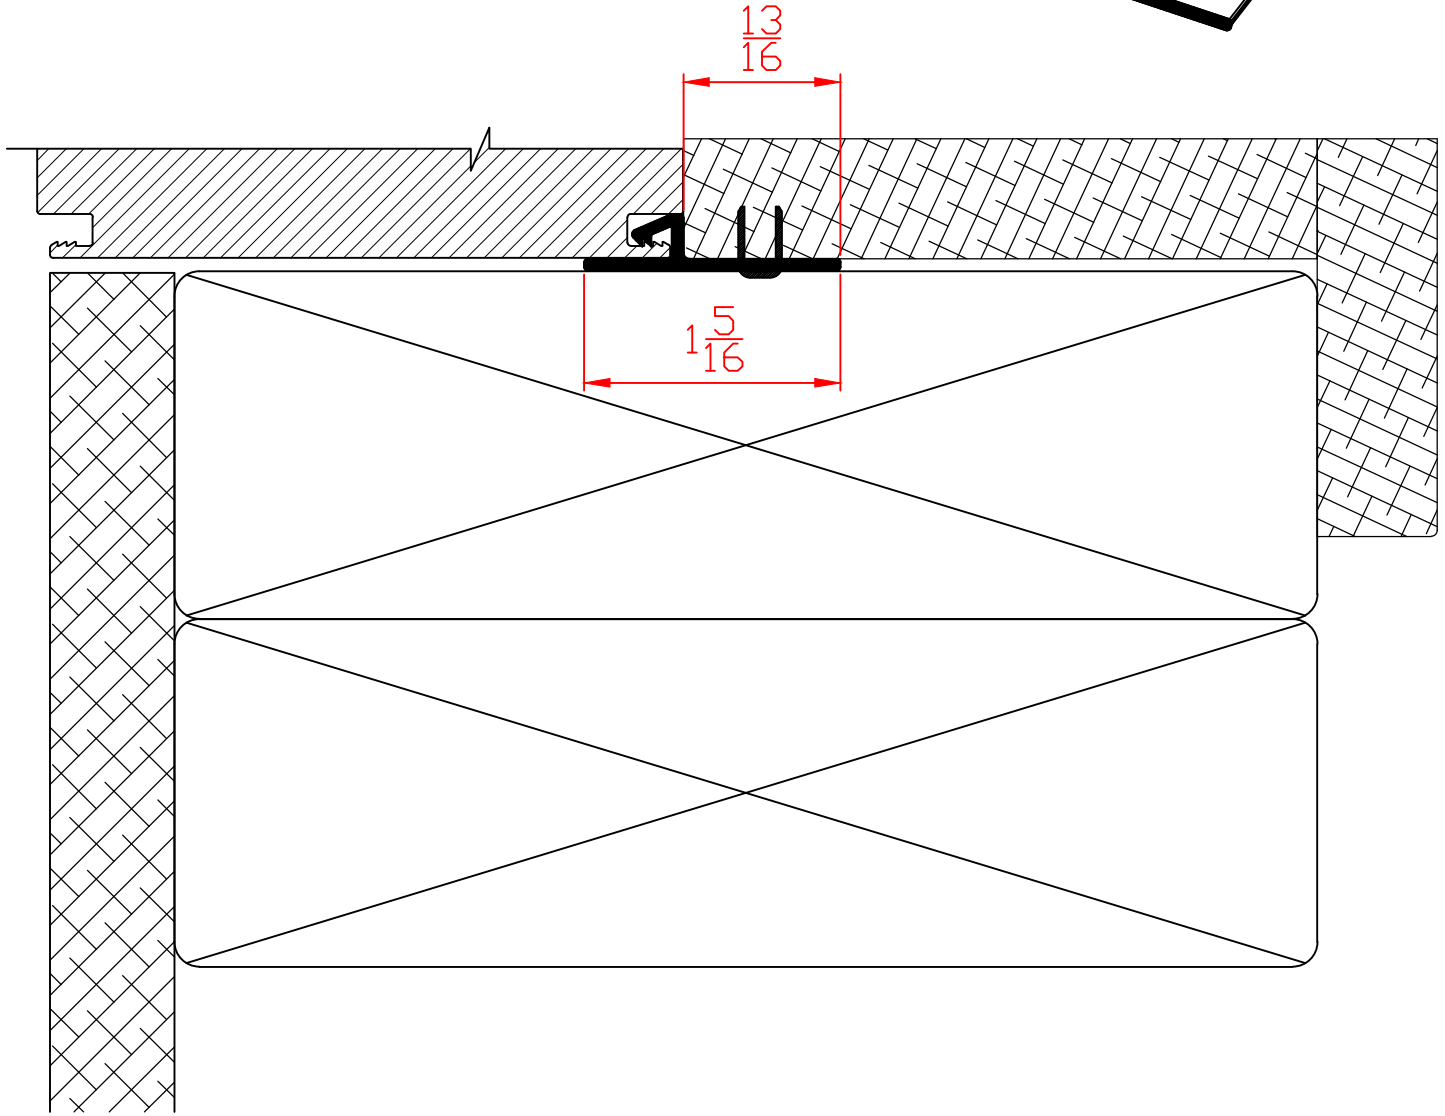

Interior XF08 Woobuck Clip

Available on:
400 Series
500 Series
5400 Series
7700 Series
8400 Series
8800 Series

Wincore
Windows & Doors

Part: XF08		Series: Interior Window - Accessories
#	REVISIONS	DATE
1	Added Dim's-Re Organized to Int/Ext	07/01/2020