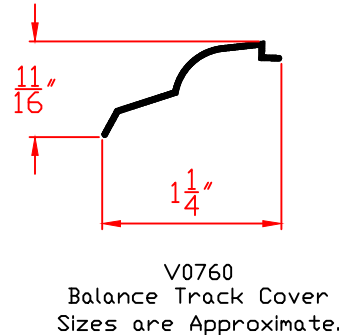

Interior

Wincore Windows & Doors

250 Staunton Avenue
Parkersburg, WV 26104

DRAWN: TLD	DATE: 04/17/2020	SCALE: NTS	
SERIES: All			
TITLE: Interior Window - Accessories			DRAWING LOCATOR: Tlo 005-Win Acc App Dwg