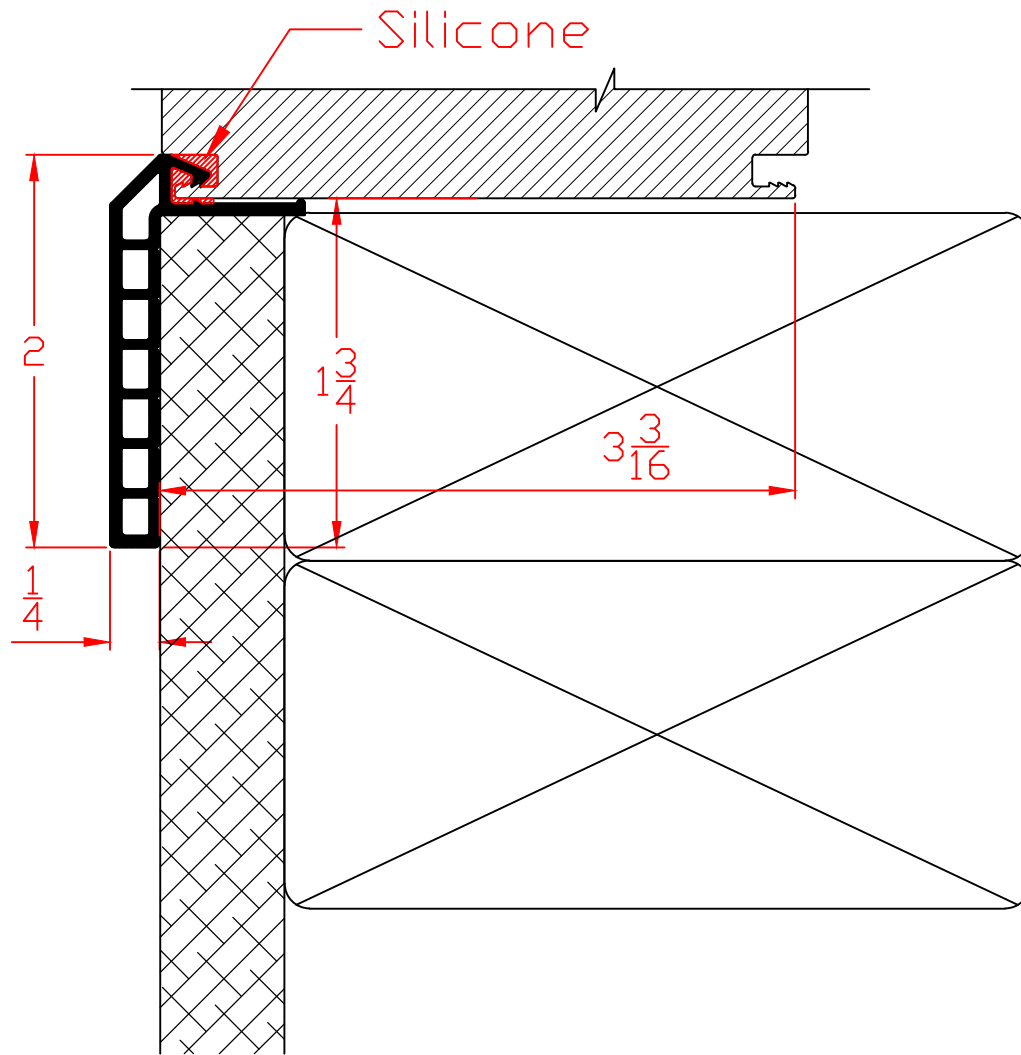

Exterior AF59 Masonry Flange 1

Available on:
7700 Series
8400 Series
8800 Series

Wincore
Windows & Doors

Part: AF59		Series: Exterior Window - Accessories
#	REVISIONS	DATE
1	Added Dim's-Re Organized to Int/Ext	07/01/2020