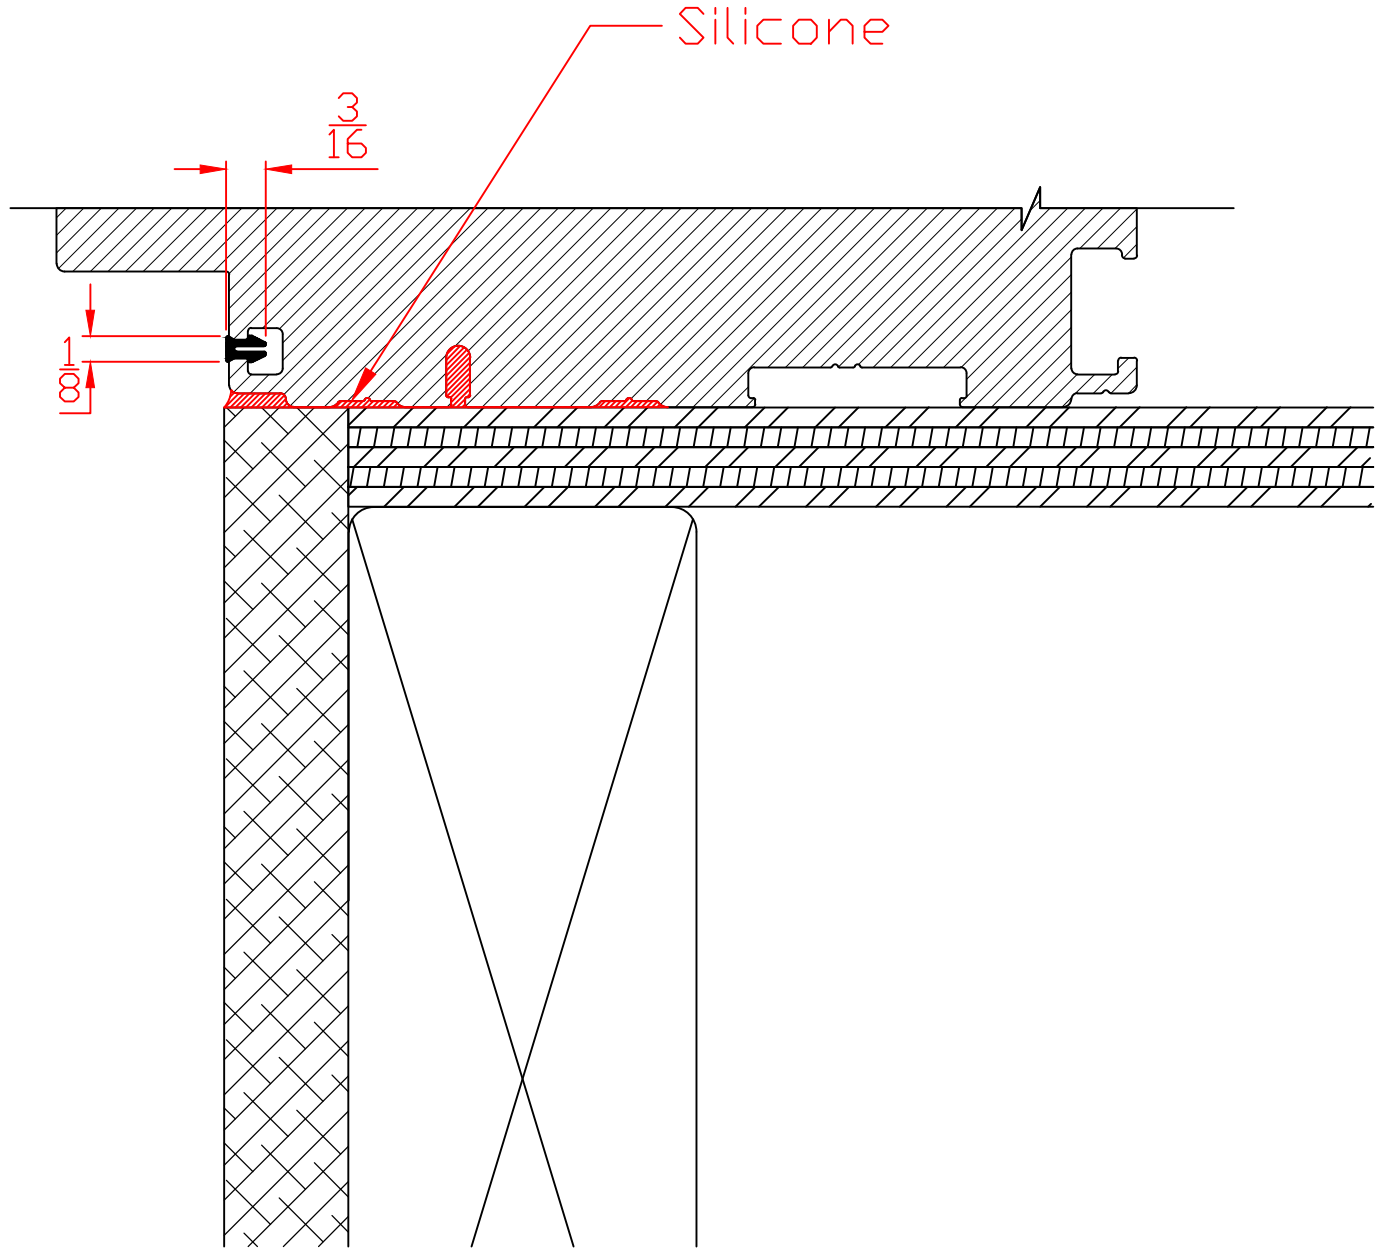

Exterior

5924 - Frame Groove cover

Available on:
5400 Series
7700 Series
8800 Series

Wincore
Windows & Doors

Part: 5924		Series: Exterior Slide Patio - Accessories
#	REVISIONS	DATE
1	Added Dim's-Re Organized to Int/Ext	07/01/2020