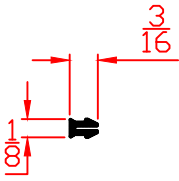

Exterior

5924
Groove Filler