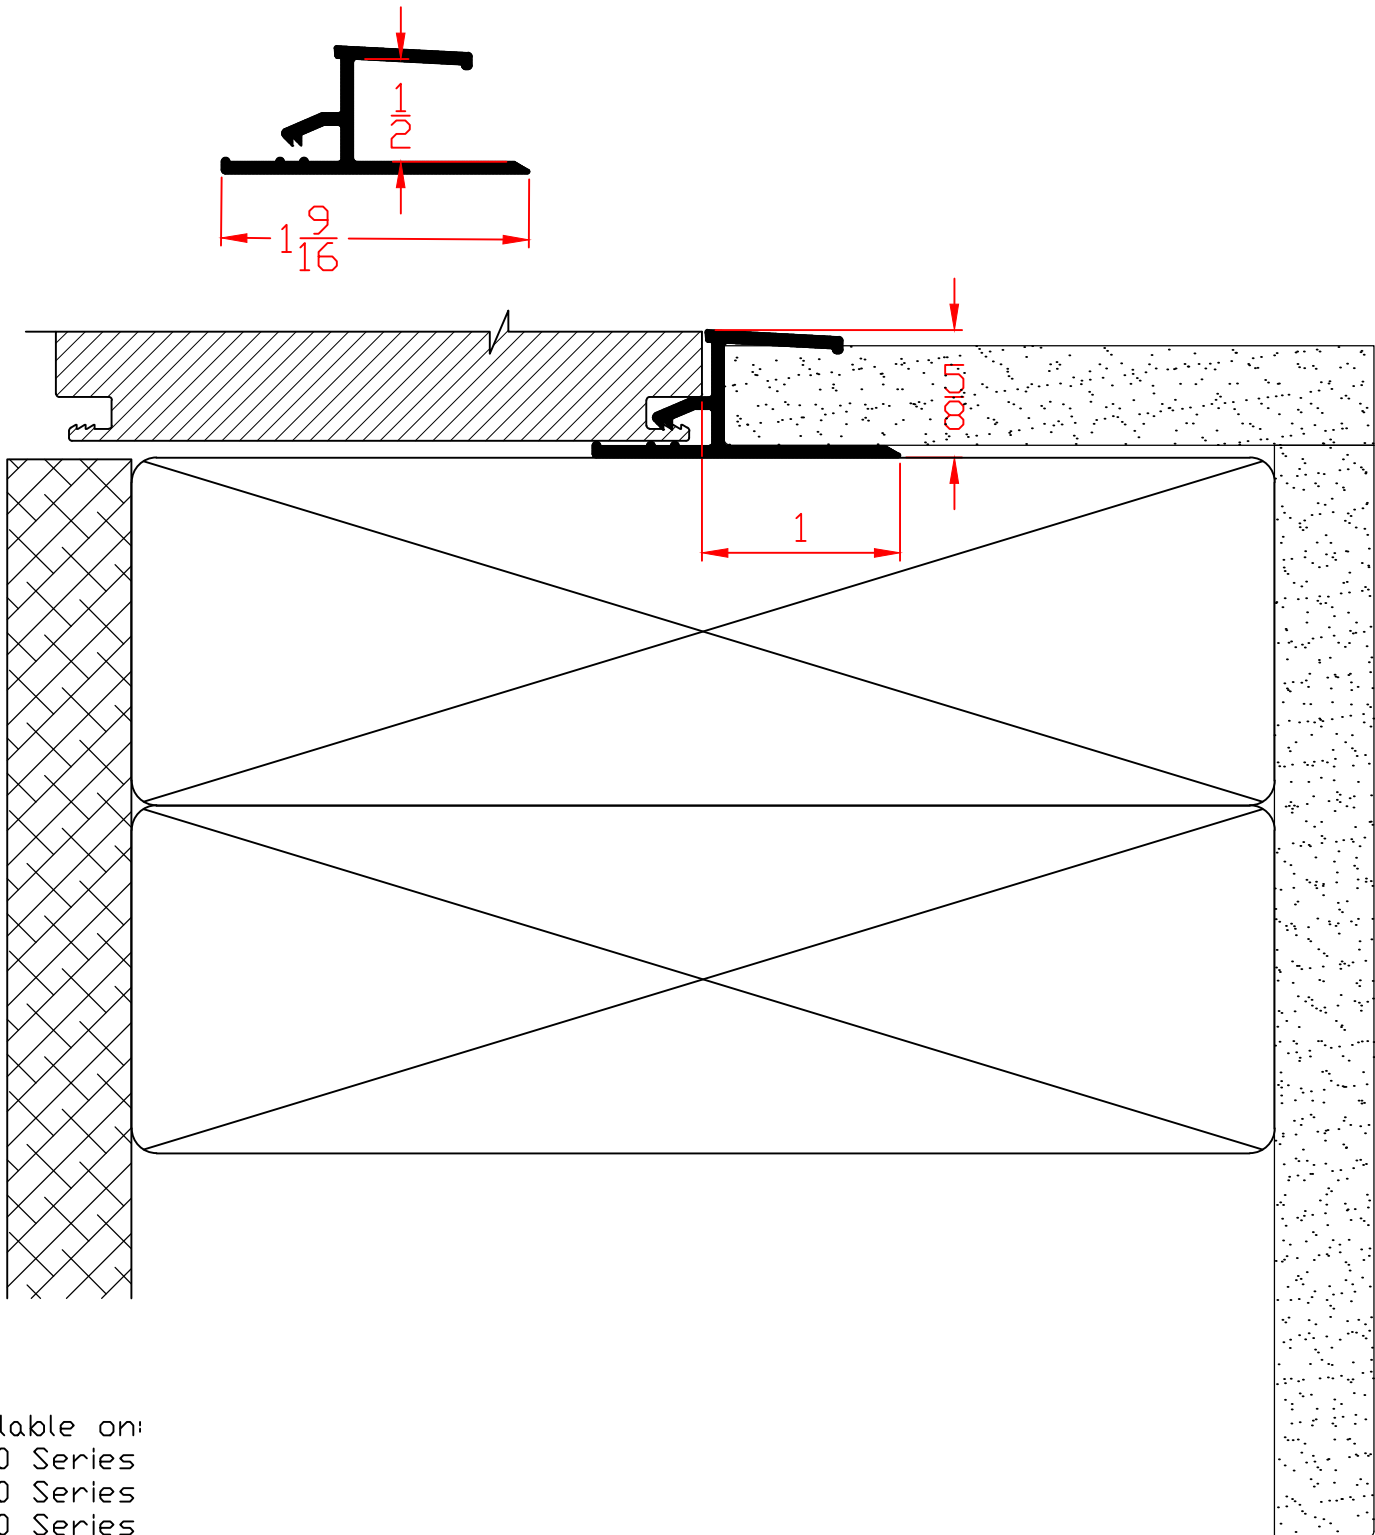

Interior

AF40 1/2" Drywall Return

Available on:
400 Series
500 Series
5400 Series
7700 Series
8400 Series
8800 Series

Wincore
Windows & Doors

Part: AF40		Series: Interior Window - Accessories
#	REVISIONS	DATE
1	Added Dim's-Re Organized to Int/Ext	07/01/2020