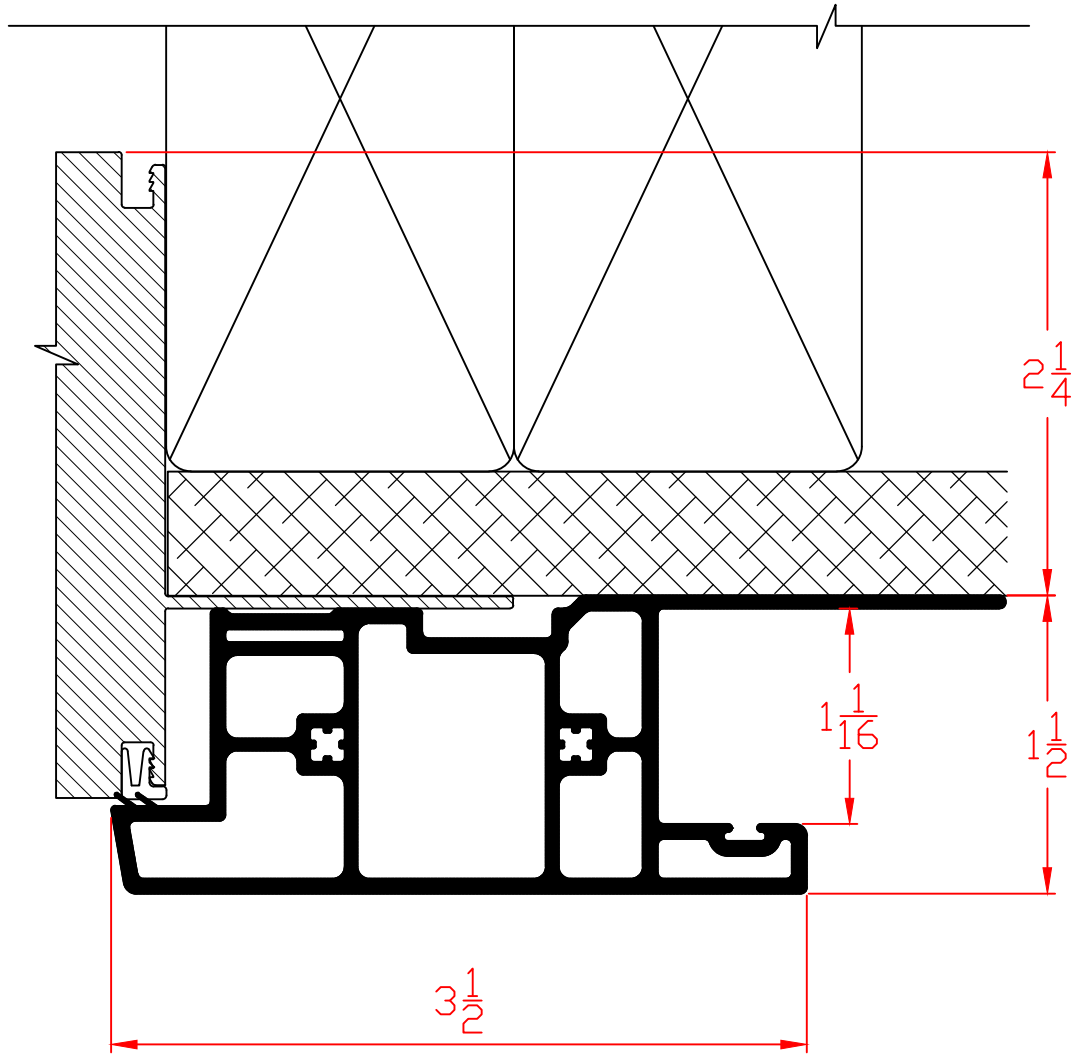

Exterior K101 3.5" Flat Casing

Available on:
400 Series Only

Wincore
Windows & Doors

Part: K101		Series: Exterior Window - Accessories
#	REVISIONS	DATE
1	Added Dim's-Re Organized to Int/Ext	07/01/2020