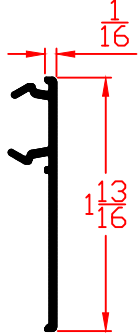

# Interior

5839  
1/2" Groove Filler

5892  
Groove Filler w/Trim

- 1st.: Place a small bead of sealant in the exterior accessory track.
- 2nd.: Place another bead as shown on the accessory part.
- 3rd.: Align the 2 parts as shown.
- 4th.: With firm taps apply the accessory part with a deadblow hammer.