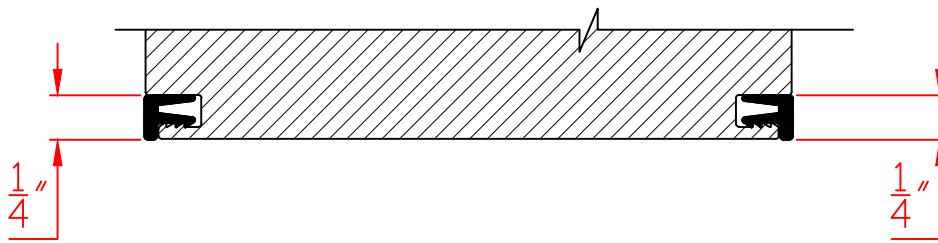

XF14 Accessory Groove Filler

Exterior

Interior

Available on:
400 Series
500 Series
5400 Series
7700 Series
8400 Series
8800 Series

Wincore
Windows & Doors

Part: XF14		Series: Interior Window - Accessories
#	REVISIONS	DATE
1	Added Dim's-Re Organized to Int/Ext	07/01/2020