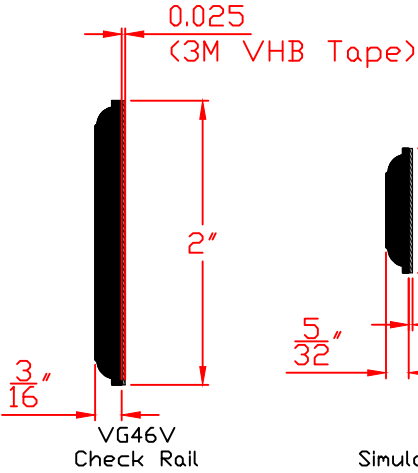

Interior

Wincore Windows & Doors

250 Staunton Avenue
Parkersburg, WV 26104

DRAWN: TLD	DATE: 04/17/2020	SCALE: NTS	
SERIES: All			
TITLE: Interior Window - Accessories			DRAWING LOCATOR: Tlo 005-Win Acc App Dwg