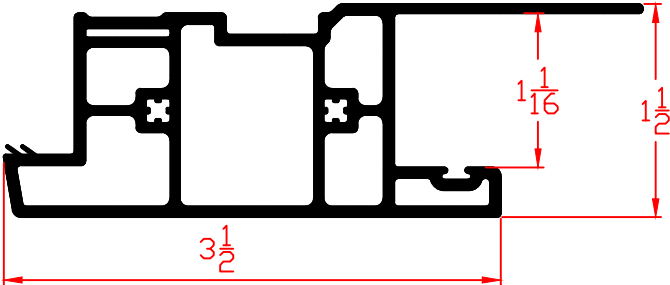

# Exterior

K100  
Sill Extension

K102  
2.5" Casing w/908

K103  
Casing Filler

K101  
3.5" Flat Casing

**Wincore**  
**Windows & Doors**  
250 Staunton Avenue  
Parkersburg, WV 26104

DRAWN: TLD	DATE: 04/17/2020	SCALE: NTS
SERIES: 400 Only		
TITLE: Exterior Window Casing Acc.		DRAWING LOCATOR: Tlo 005-Win Acc App Dwg