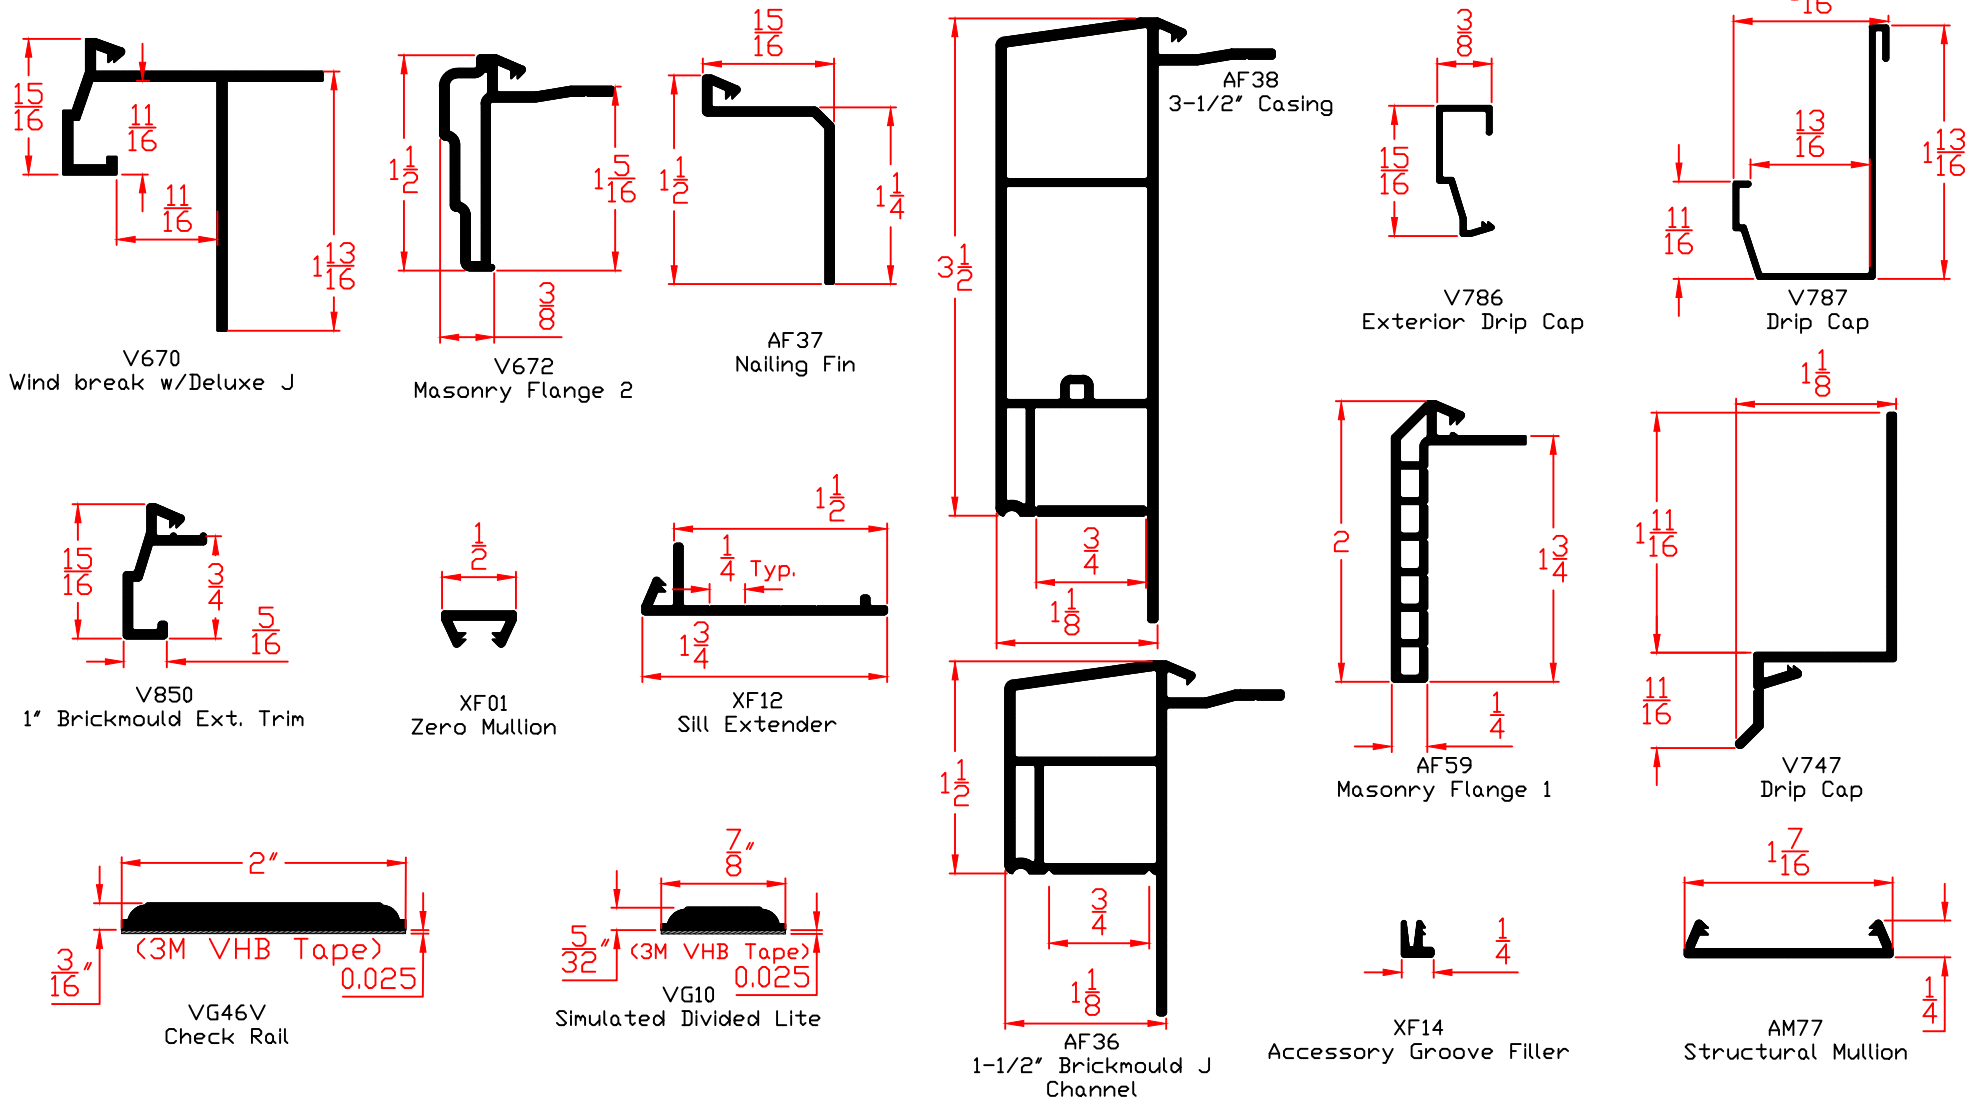

Exterior

1. 1st.: Place a small bead of sealant in the exterior accessory track.
2. 2nd.: Place another bead as shown on the accessory part.
3. 3rd.: Align the 2 parts as shown.
4. 4th.: With firm taps apply the accessory part with a deadblow hammer.
5. 5th.: For the following profiles (AF36, AF38, V670, V672) Screws are added as shown on a 10" to 12" spacing.

Wincore
Windows & Doors
250 Staunton Avenue
Parkersburg, WV 26104

DRAWN: TLD	DATE: 04/17/2020	SCALE: NTS
SERIES: ALL		
TITLE: Exterior Window Accessories		DRAWING LOCATOR: Tlo 005-Win Acc App Dwg