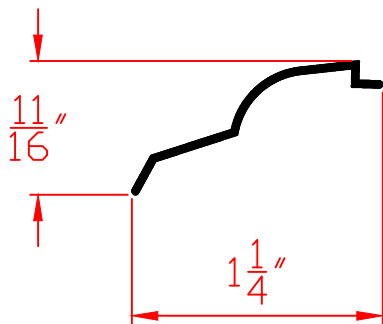

# Interior V-760 Balance Track Cover

Sizes are Approximate.

Available on:  
400 Series  
500 Series  
5400 Series

**Wincore**  
Windows & Doors

Part: <b>V-760</b>		Series: Interior Window - Accessories
#	REVISIONS	DATE
1	Added Dim's-Re Organized to Int/Ext	07/01/2020