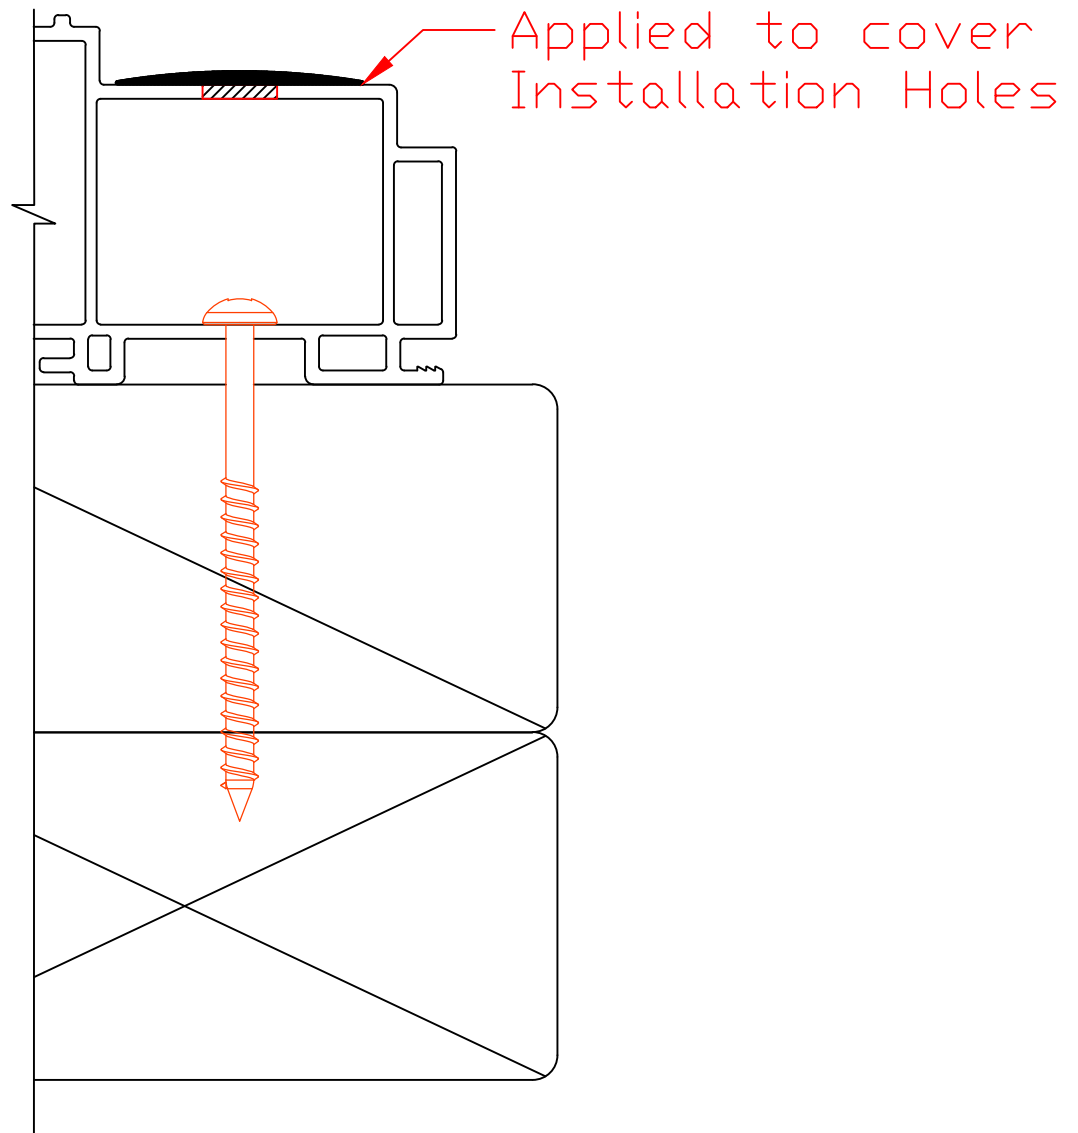

Interior V510T Frame Cover w/Adhesive

Available on:
400 Series
500 Series
5400 Series
7700 Series
8400 Series
8800 Series

Wincore
Windows & Doors

Part: V510T		Series: Interior Window - Accessories
#	REVISIONS	DATE
1	Added Dim's-Re Organized to Int/Ext	07/01/2020