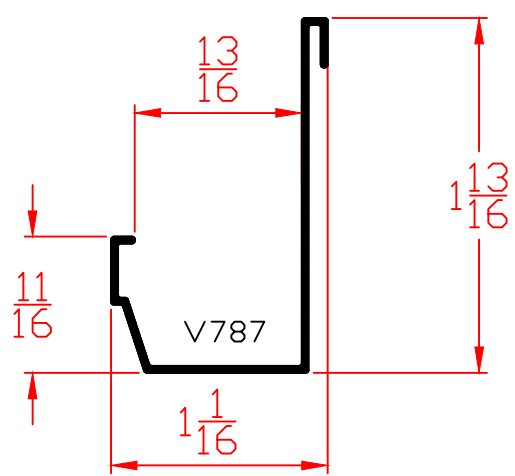

Available on:
500 Series Only

Wincore
Windows & Doors

Part: V786/V787		Series: Exterior Window - Accessories
#	REVISIONS	DATE
1	Added Dim's-Re Organized to Int/Ext	07/01/2020