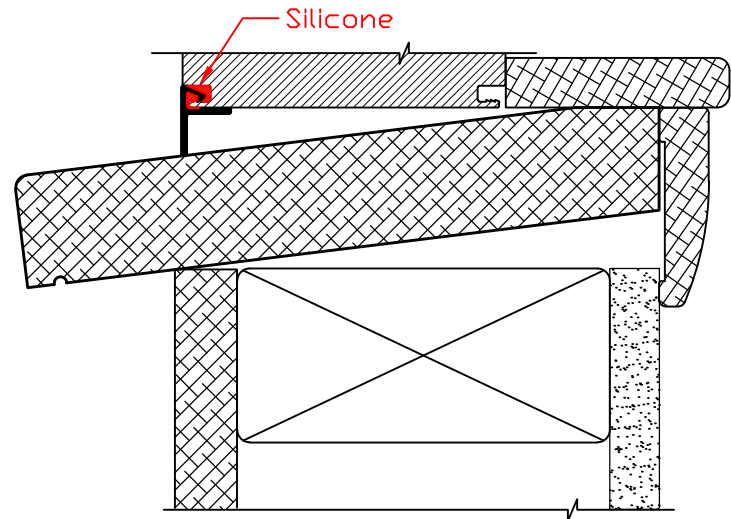

Exterior XF12 Sill Extender

Sill Extender
shown configured
for slope sill.

Available on:
5400 Series
7700 Series
8400 Series
8800 Series

Wincore
Windows & Doors

Part: XF12		Series: Exterior Window - Accessories
#	REVISIONS	DATE
1	Added Dim's-Re Organized to Int/Ext	07/01/2020