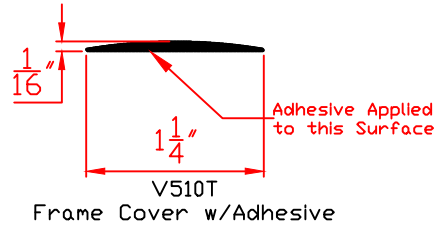

Interior

Wincore Windows & Doors

250 Staunton Avenue
Parkersburg, WV 26104

DRAWN: TLD	DATE: 04/17/2020	SCALE: NTS	
SERIES: All			
TITLE: Interior Window - Accessories			DRAWING LOCATOR: Tlo 005-Win Acc App Dwg