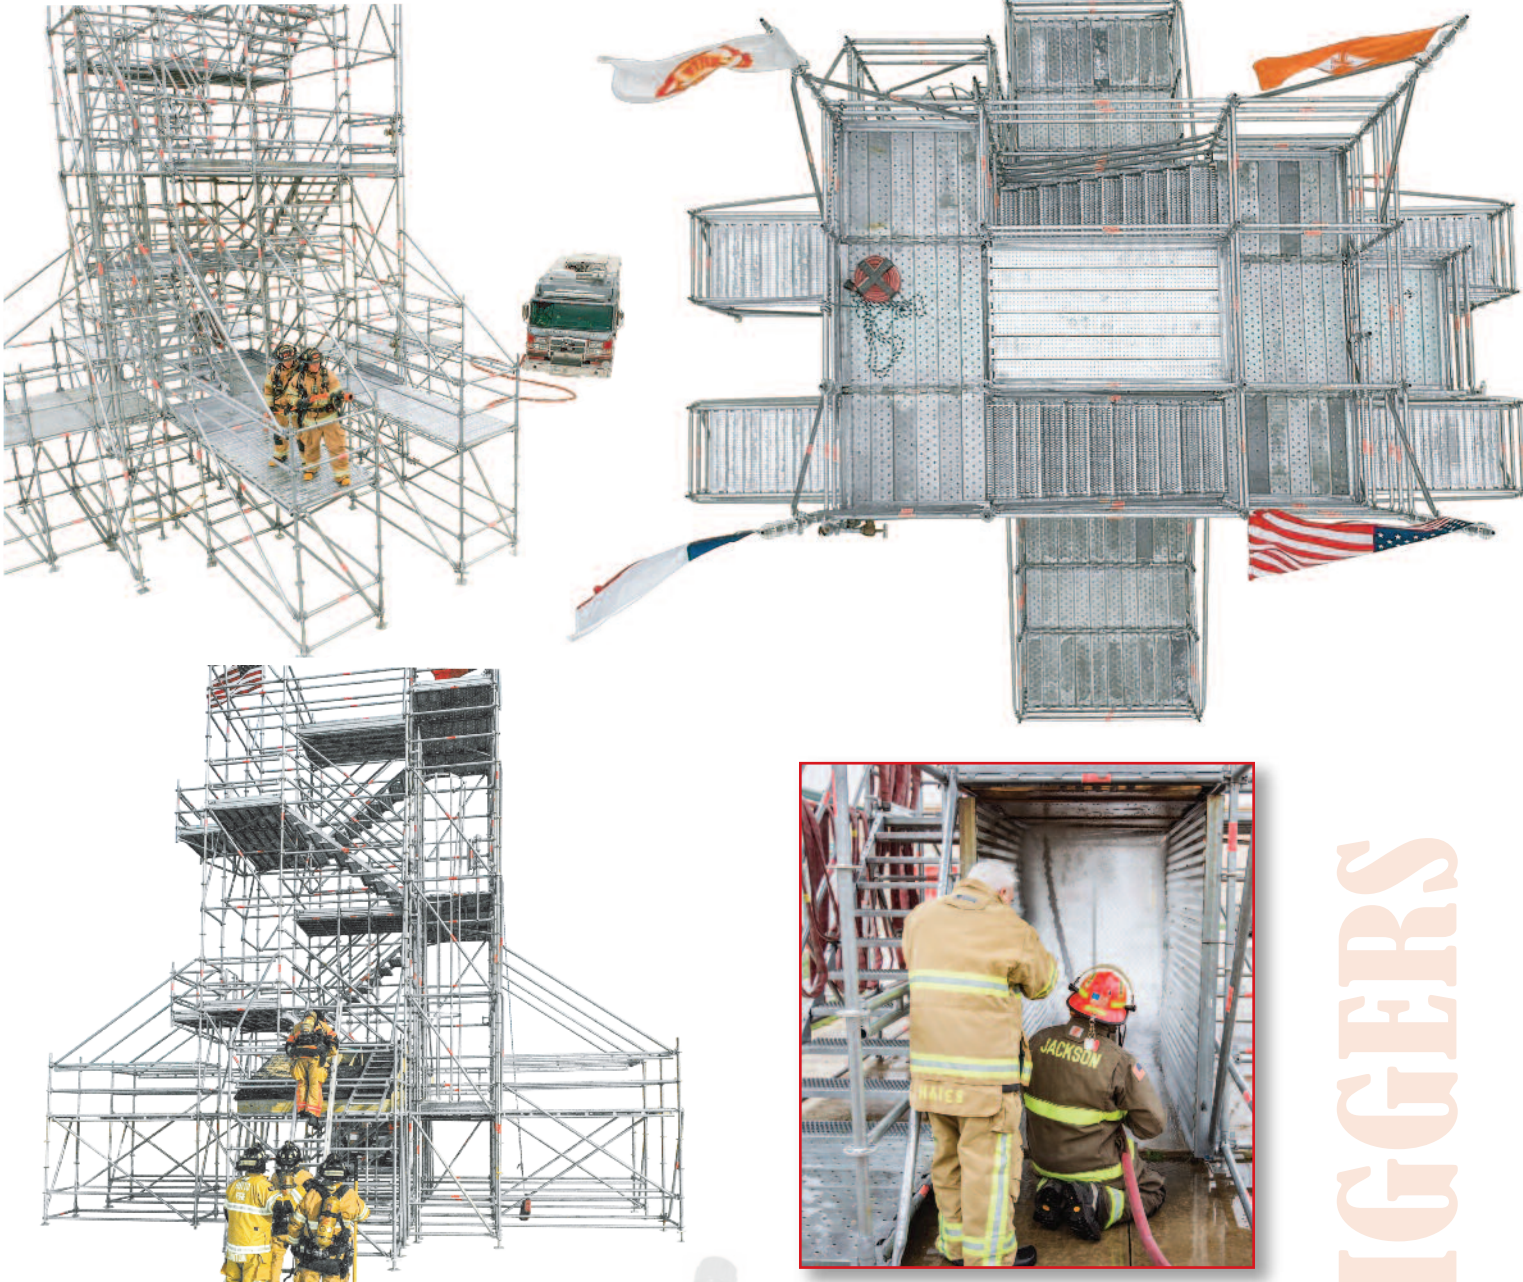

Outriggers

Keep Your Crews In-District, In-Service!

Not only do the Outriggers extend the footprint of the **Affordable Drill Tower** by 10' in each direction, and not only do the Outriggers provide even more stability to the Affordable Drill Tower, but the Outriggers add additional ground floor space for stretching hose lines and performing various fire ground drills. Enclose the ground level center corridor to create a nearly 40' long hallway which offers even more training opportunities!