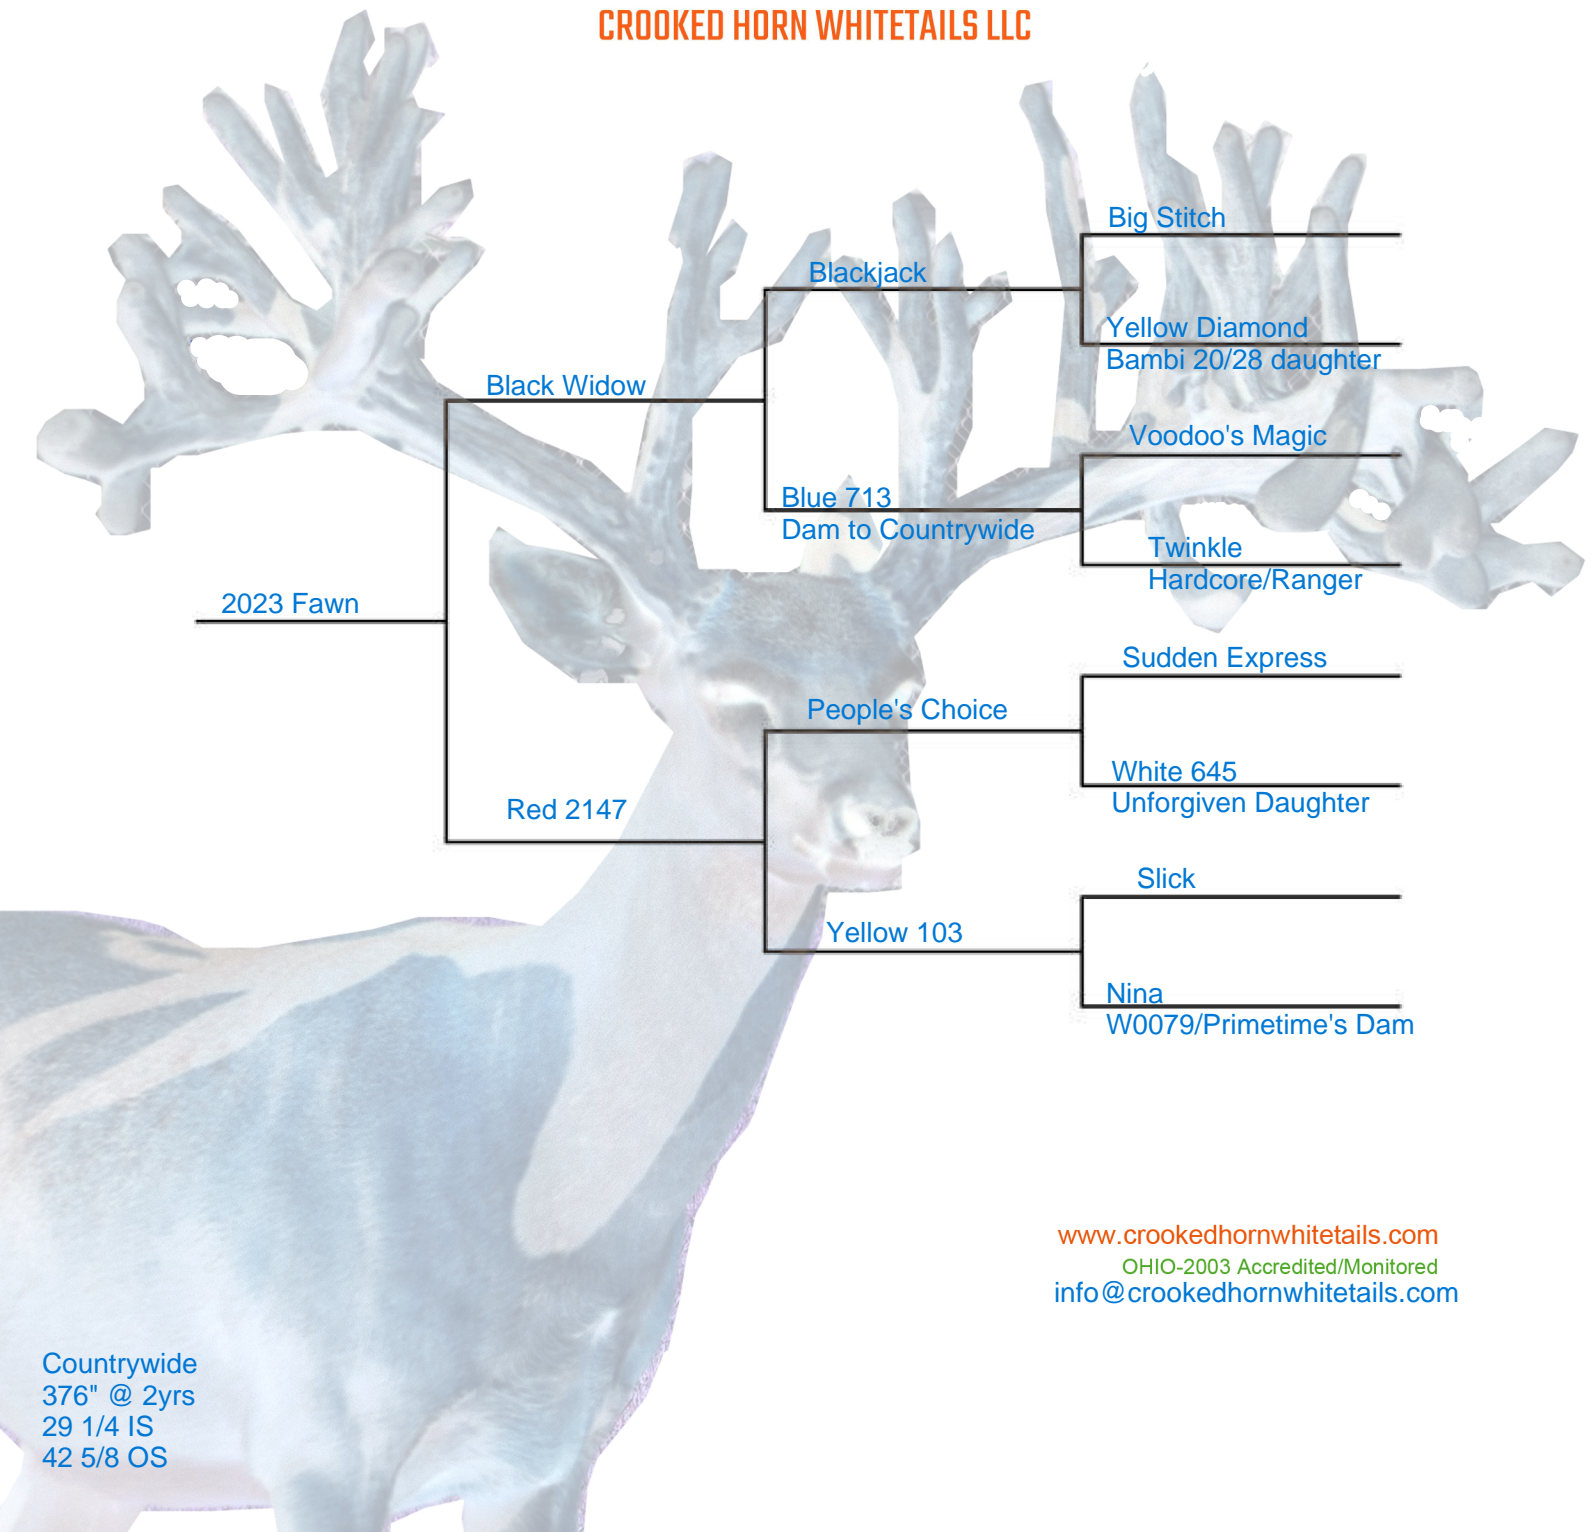

CHW
CROOKED HORN WHITETAILS LLC

2023 Fawn

Black Widow

Red 2147

Blackjack

Blue 713
Dam to Countrywide

People's Choice

Yellow 103

Big Stitch

Yellow Diamond
Bambi 20/28 daughter

Voodoo's Magic

Twinkle
Hardcore/Ranger

Sudden Express

White 645
Unforgiven Daughter

Slick

Nina
W0079/Primetime's Dam

Countrywide
376" @ 2yrs
29 1/4 IS
42 5/8 OS

www.crookedhornwhitetails.com
OHIO-2003 Accredited/Monitored
info@crookedhornwhitetails.com