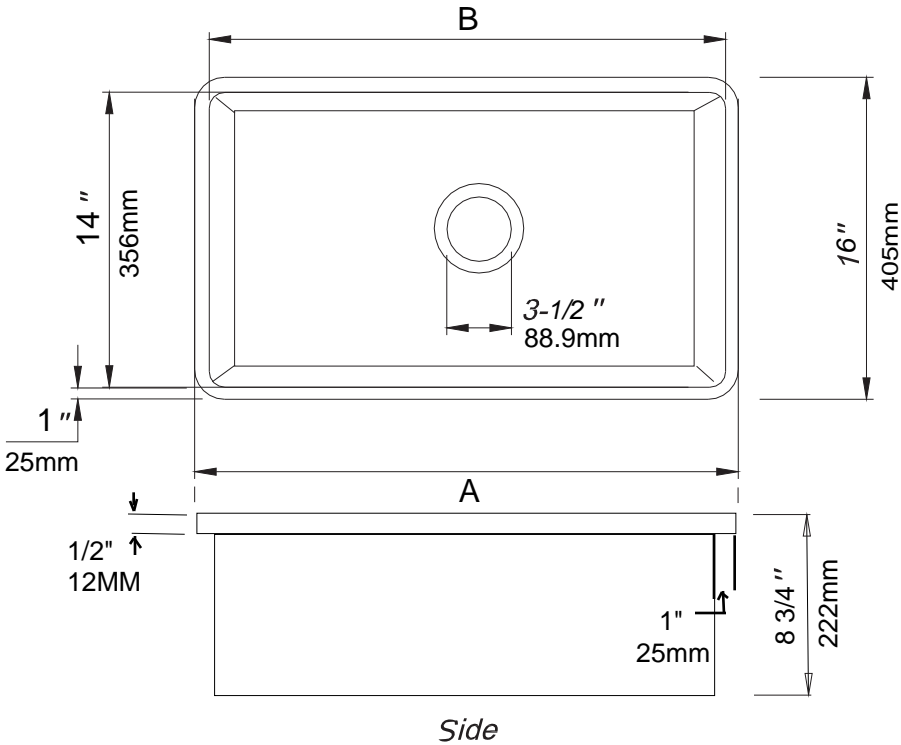

AMERICAN FIRECLAY
Fine Fireclay Farmhouse Collection

HOLLYWOOD
Bar / Prep Sink

SPECIFICATIONS

PRODUCT DETAILS

Colour White
 Single Bowl
 Set Back Drain Location
 3.5" Drain Opening
 Crafted from Proprietary blend of Fine Fireclay Chamotte

INSTALLATION

Drop-In
 Undermount

COORDINATING PRODUCTS

Drain: Polished 304 S/Steel

Standard Compliance

- UPC/cUPC 

ACCESSOIRES OPTIONNELS

Drain 304 S / S

MODEL	A	B	NET WEIGHT
AFC224	18"/609mm	16"/405mm	• 33 kgs / 72 lbs

• Due to the nature of the product All dimensions/Weights are accurate +/- 2%

We strongly recommended to have the Sink on hand for measurements before manufacturing and cutting of cabinets and countertops. All responsibility remains with Purchaser. We assume NO responsibility whatsoever, Written or Implied for any costs due to incorrect measurements/manufacturing of materials and/or installation labour.