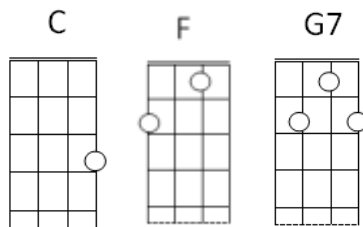

A Place In The Choir for Ukulele Level 4

Key: C Capo 2nd fret for Foster & Allen key(D) **TIMING:** 2/4

Intro: C, G7-C *Starting note- 2nd string, open (E)

CHORUS:

*(C) G7 C
 All God's creatures got a place in the choir, Some sing low and some sing higher,
 F C
 Some sing out loud on the telephone wire,
 G7 C
 Some just clap their hands or paws or anything they got, now.

Instrumental break (chords as in Chorus)

(C)
 1. Listen to the bass it's the one on the bottom,
 G7 C
 Where the bullfrog croaks, and the hip-popotamus,
 F C
 Moans and groans with a big to-do, And the old cow just goes moo.

(C)
 2. The dogs and the cats, they take up the middle,
 G7 C
 Where the honeybee hums, and the cricket fiddles,
 F C
 The donkey brays, and the pony neighs, And the old gray badger sighs.

CHORUS. Instr (chords as in Chorus)

(C)
 3. Listen to the top where the little bird's singin,
 G7 C
 And the melo-dies, and the high notes ringing,
 F C
 And the hoot-owl cries over every-thing, And the blackbird dis-a-grees.

(C)
 4. Singing in the night time, singing in the day,
 G7 C
 The little duck quacks, and he's on his way,
 F C
 And the otter hasn't got much to say, And the porcupine talks to him-self.